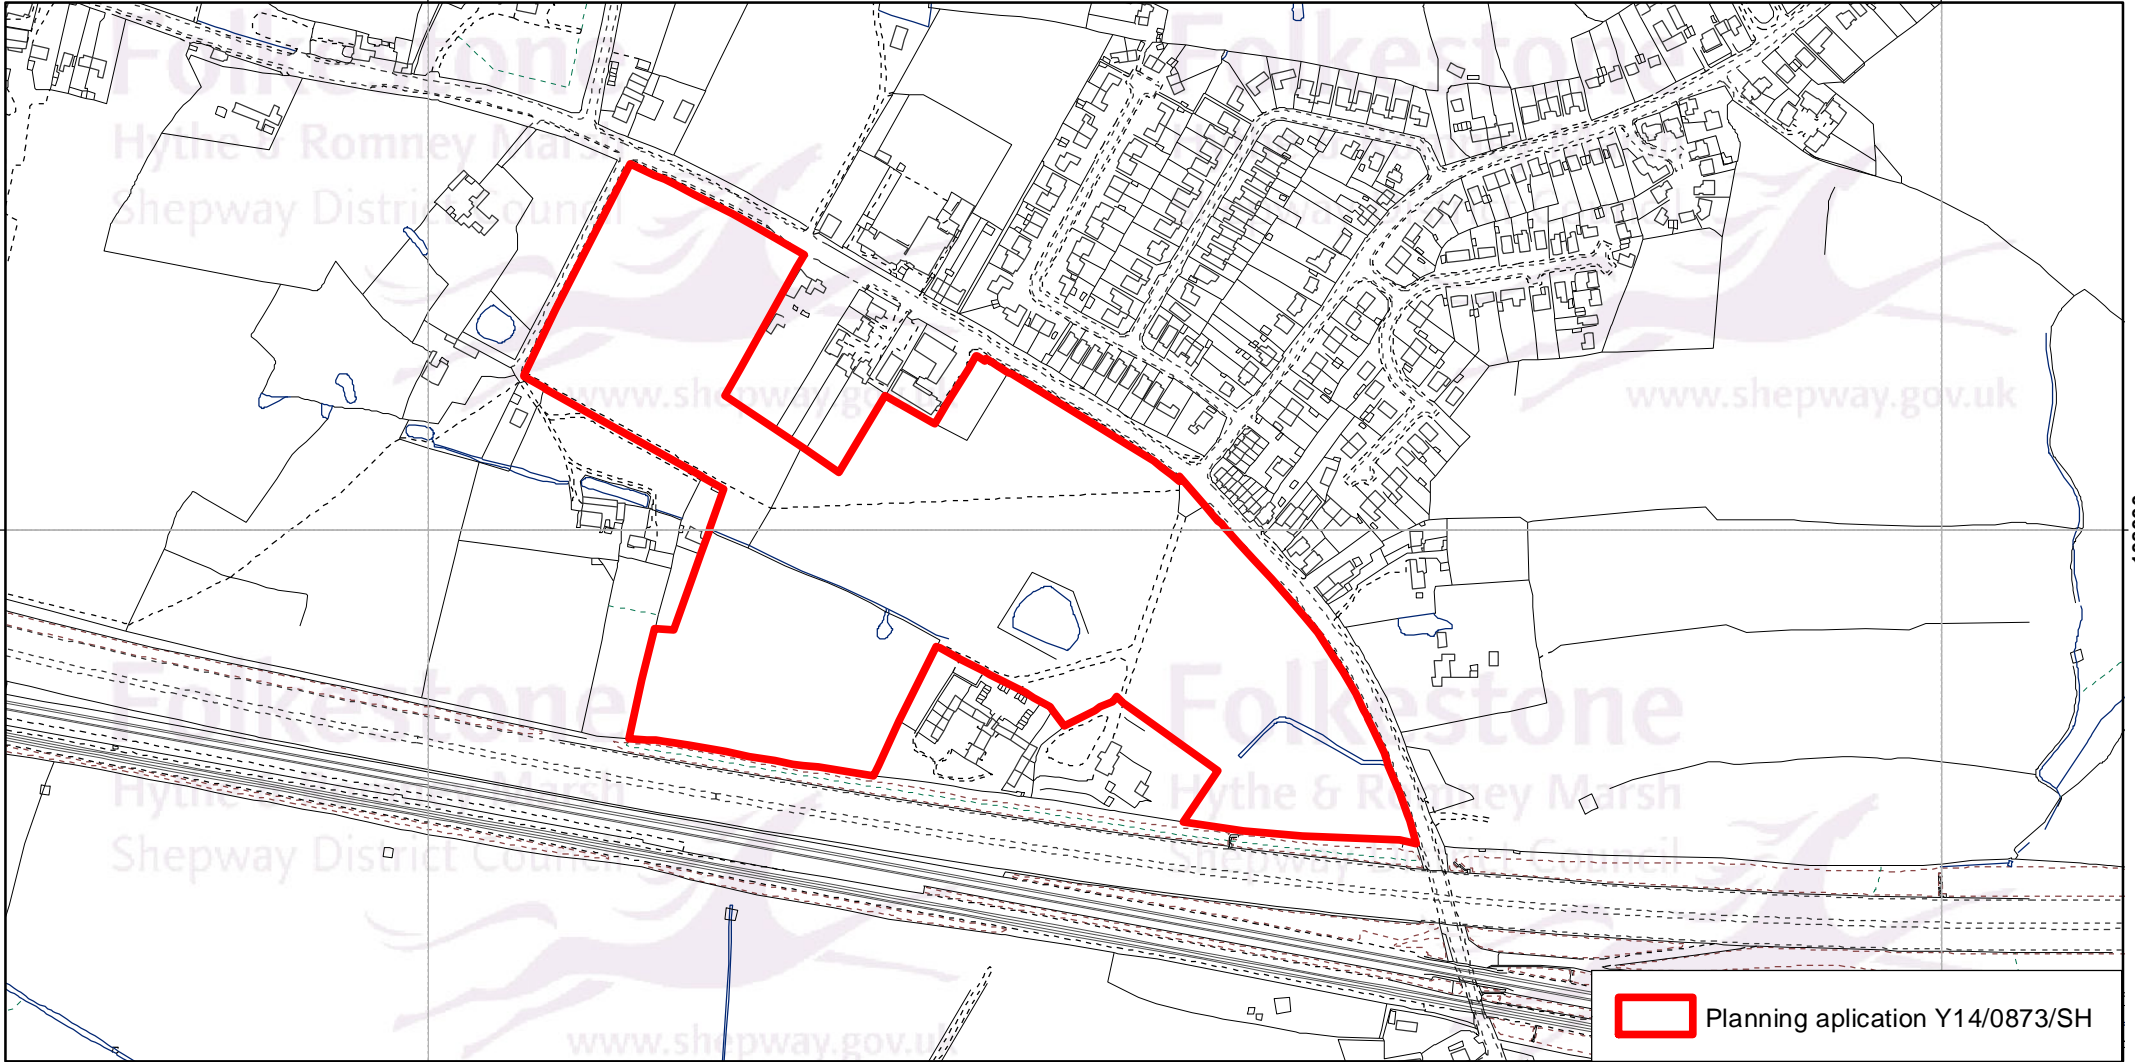

Sellindge (Core Strategy Local Plan Policy CSD9)

610000

611000

610000

611000

Contains Ordnance Survey data
© Crown copyright and database right
Shepway District Council 100019677 - 2014

Folkestone
Hythe & Romney Marsh
Shepway District Council

Drawn at 1: 5,000 on A4