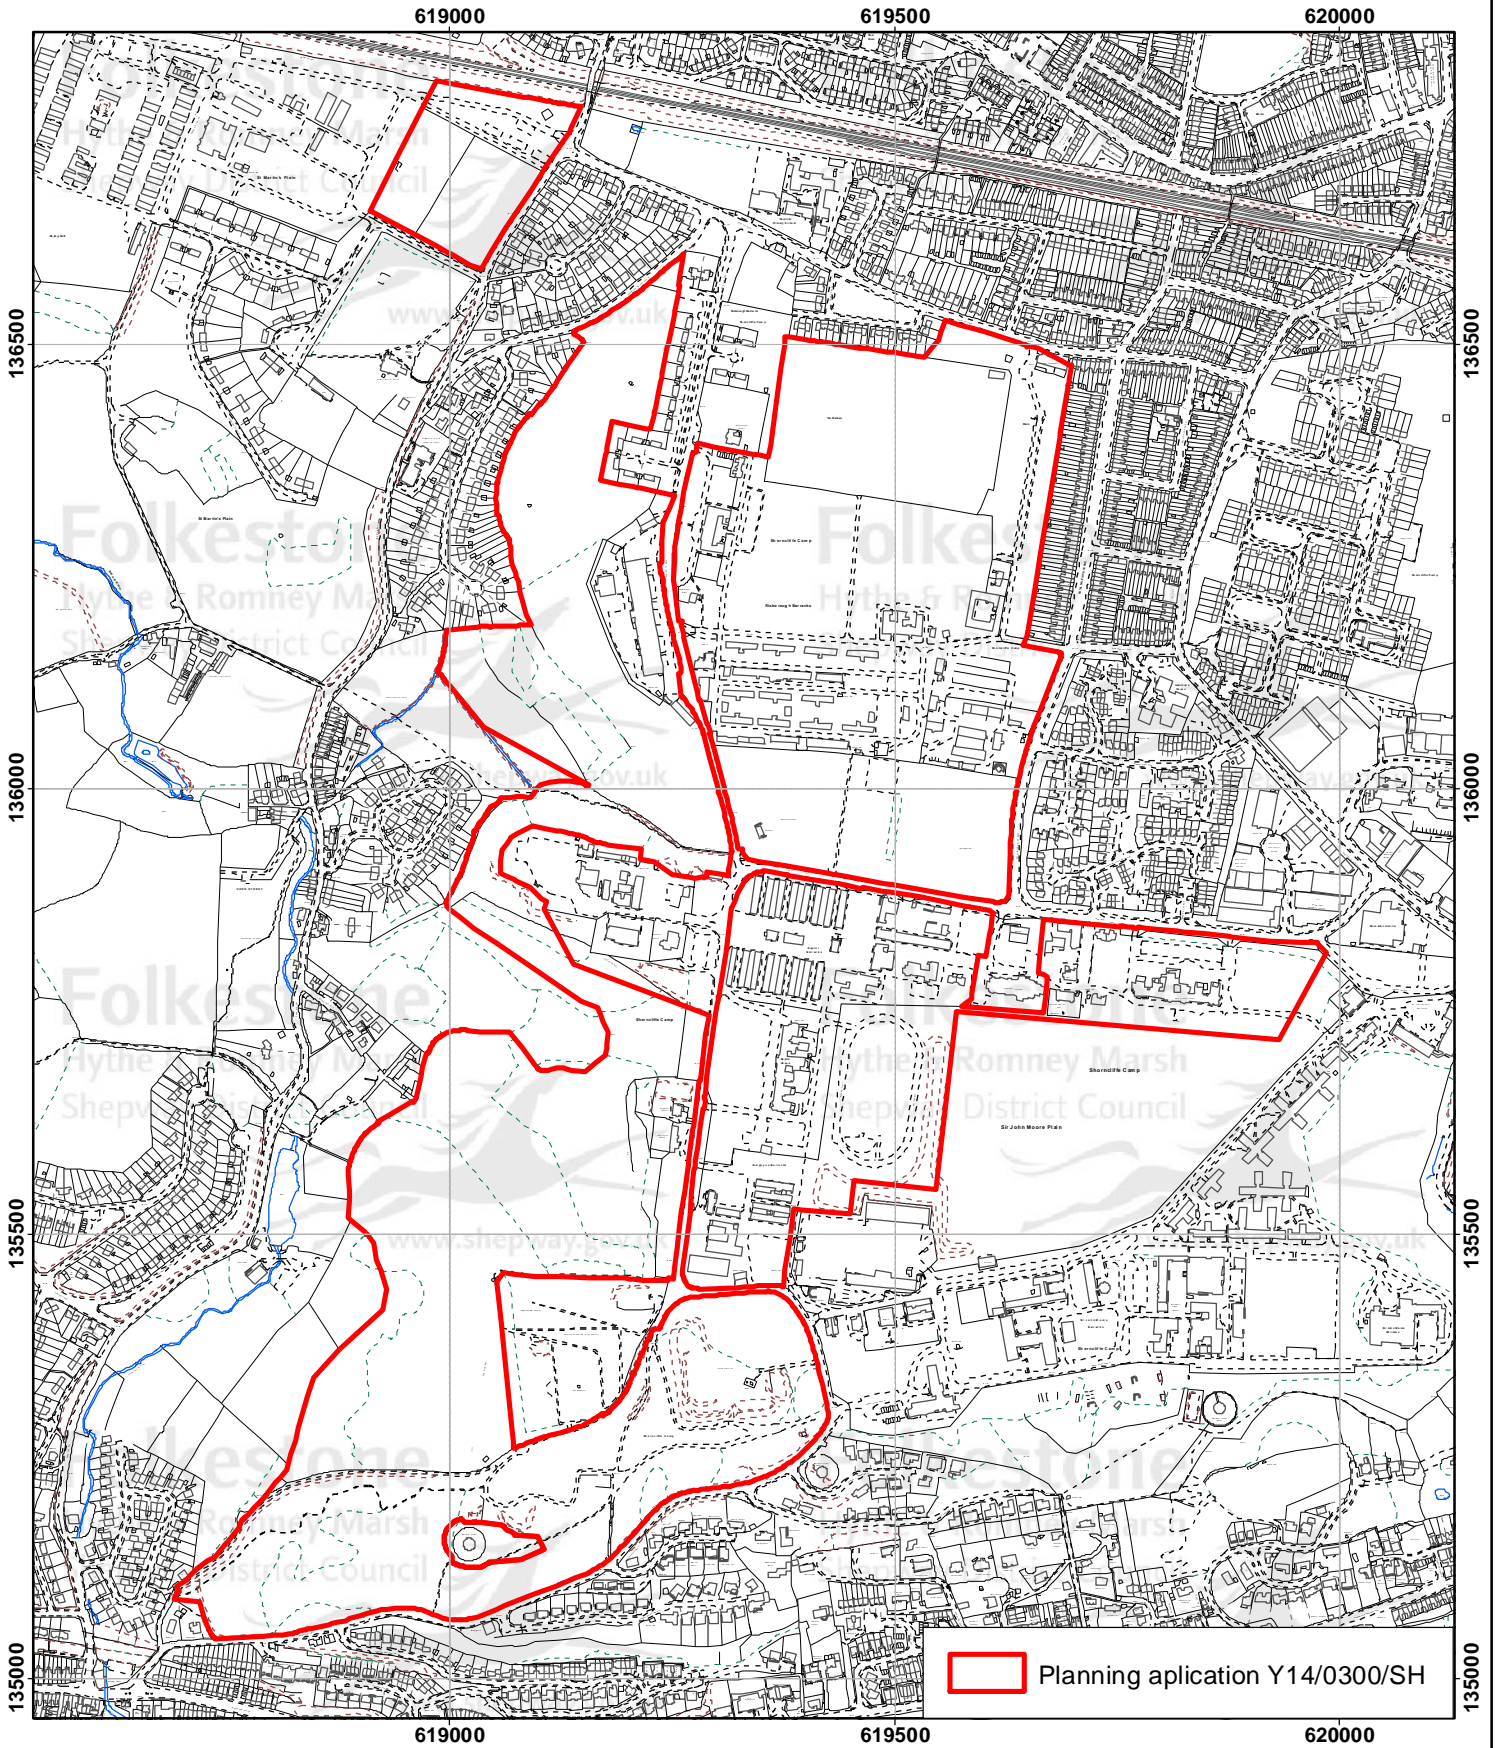

Shorncliffe Garrison (Core Strategy Local Plan Policy SS7)

Contains Ordnance Survey data
© Crown copyright and database right
Shepway District Council 100019677 - 2014

0 87.5 175 350 525 700 875
Meters

Drawn at 1: 8,500 on A4