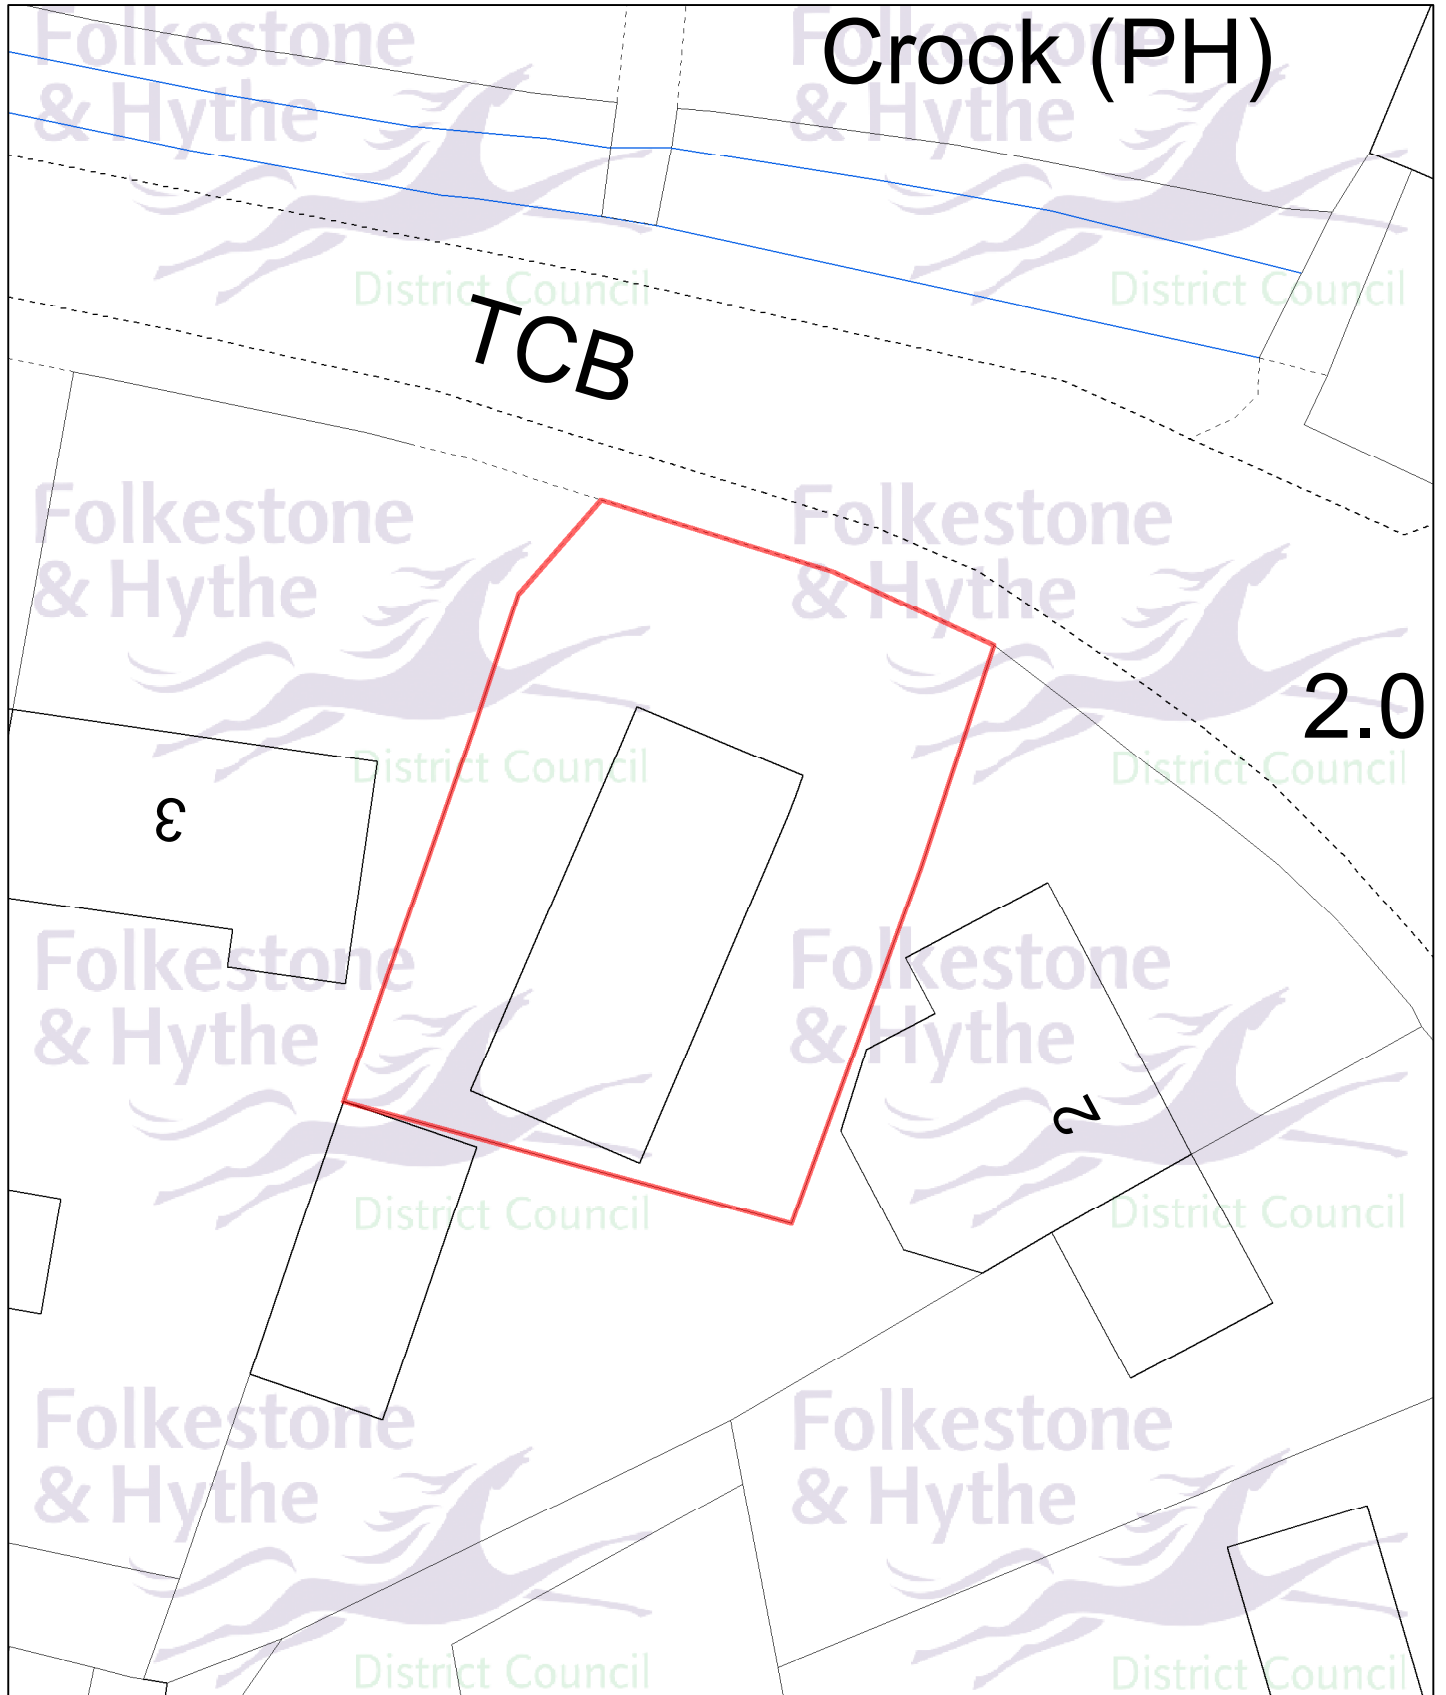

**Nominated Asset of Community Value - The Church Room,  
Church Road, Burmarsh, Romney Marsh, Kent TN29 0JG**

Drawn date:  
10 Aug 2021

Drawn by:  
Holly Bradbury

Drawing ref:  
1031/SPP/AT

Contains Ordnance Survey data  
© Crown copyright and database right  
Shepway District Council 100019677 - 2021

Drawn at 1:250 on A4