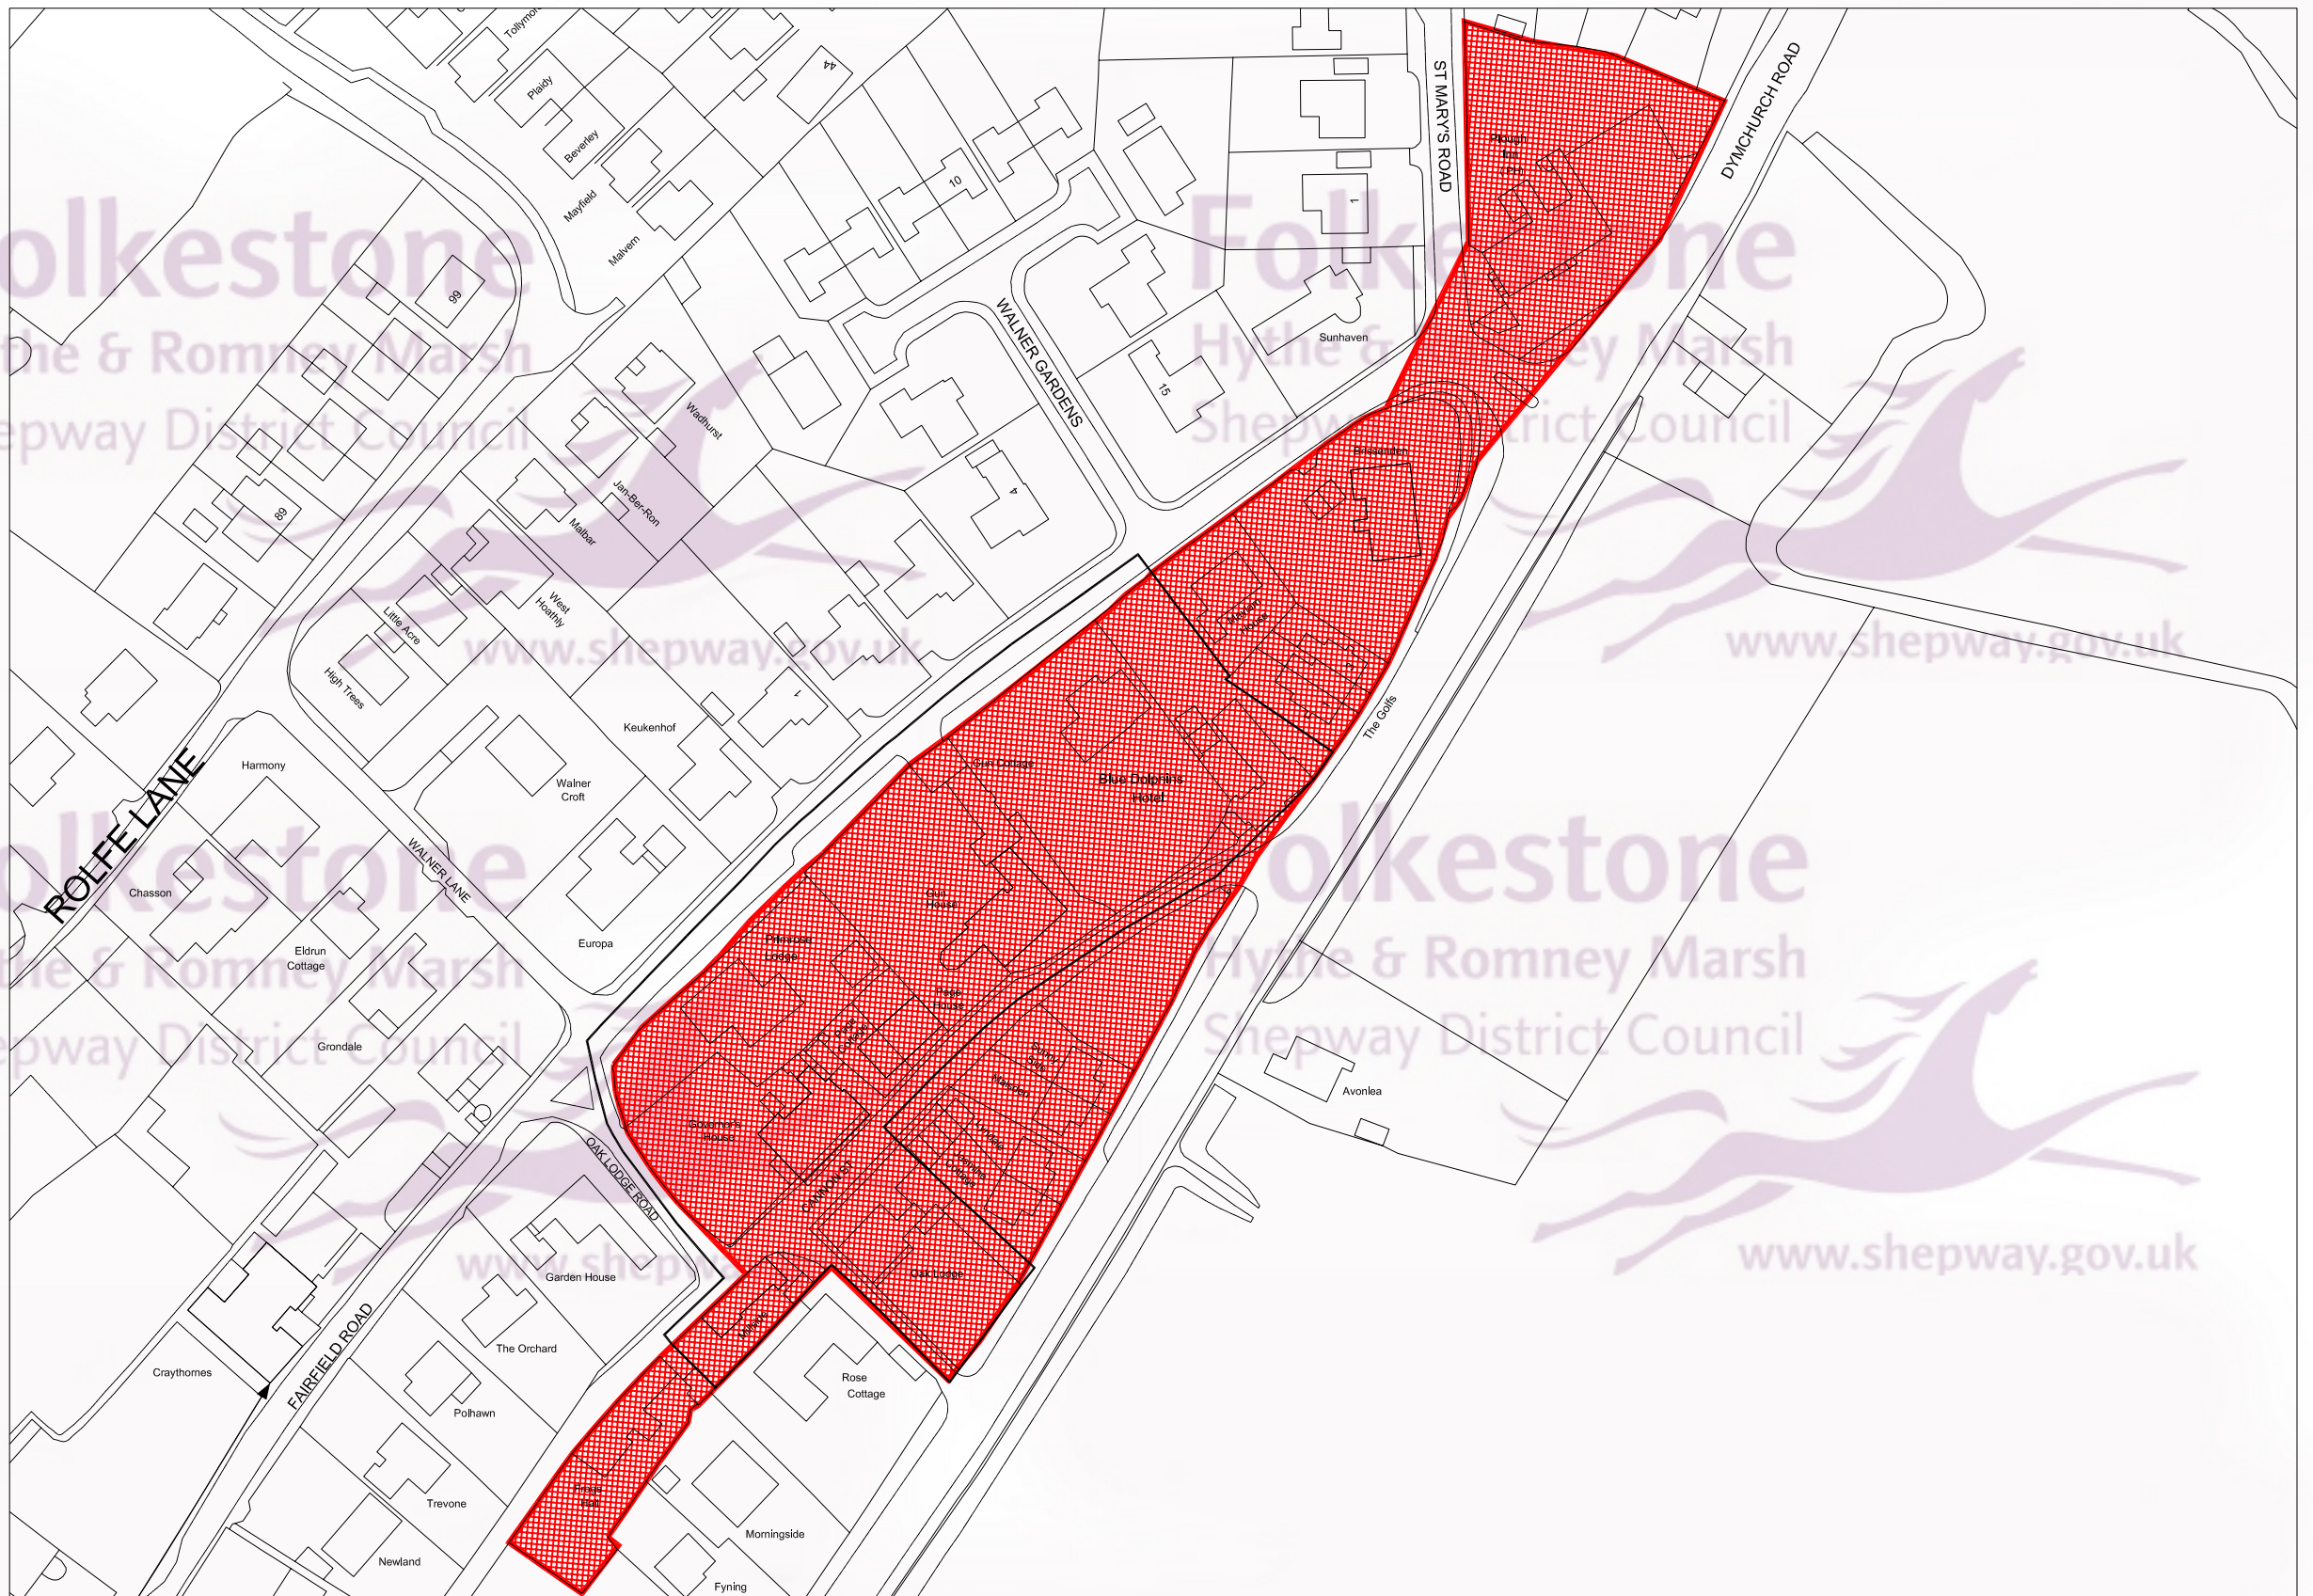

This map is reproduced from Ordnance Survey material with the permission of Ordnance Survey on behalf of the Controller of Her Majesty's Stationery Office © Crown copyright. Unauthorised reproduction infringes Crown copyright and may lead to prosecution or civil proceedings. 100019677 - 2008

NEW ROMNEY 2 CONSERVATION AREA BOUNDARY REVIEW 2007

-  Existing conservation area boundary (2006)
-  Conservation area proposed boundary 2007

| | | |
|---|--------------------|--|
| Conservation Architecture & Planning | | |
|  | | Wey House Standford Lane Headley Hampshire GU35 8RH Telephone 01420 472830 Fax 01420 477346 |
| JOB TITLE New Romney 2 Conservation Area Appraisal | | |
| DRAWING TITLE Boundary Review | | |
| SHEET SIZE A3 | DATE March 2007 | SCALE NTS |
| DRAWN SEB | | |