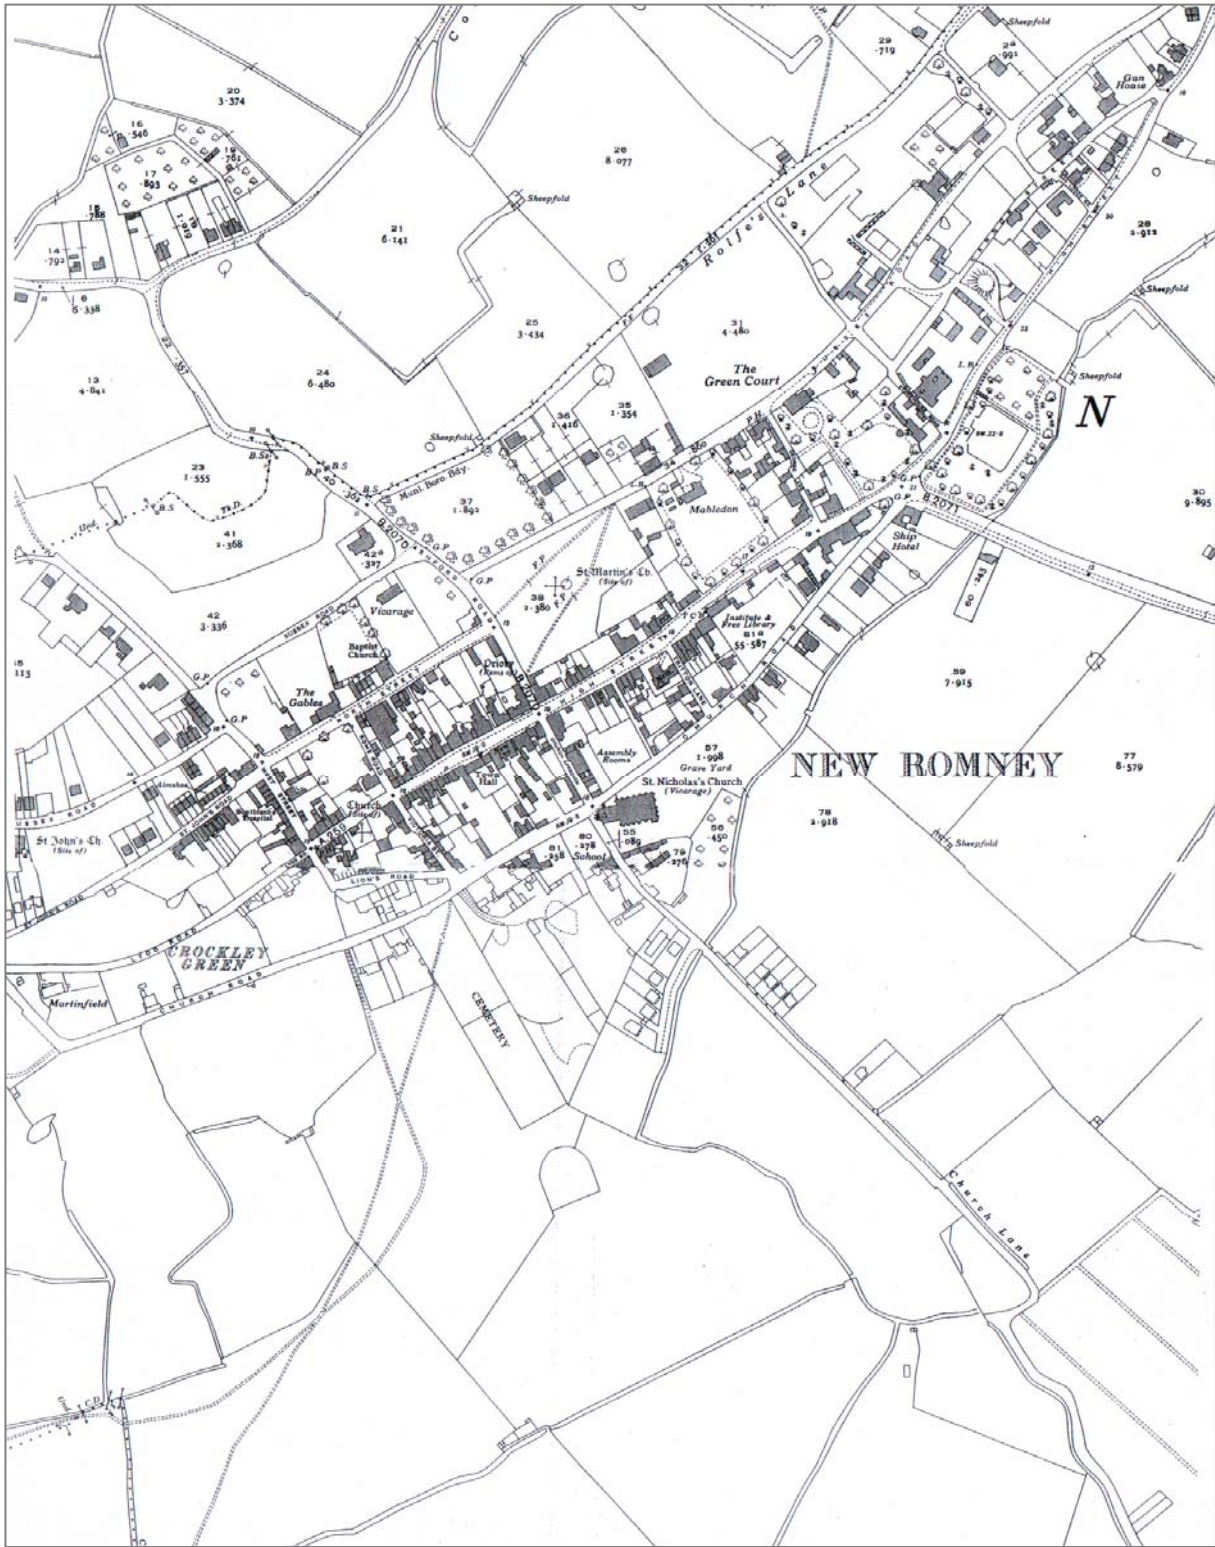

APPENDIX 1
HISTORIC MAPS

From a map dated 1611 in the possession of Magdalen College, Oxford

Historical and Topographical Survey of Kent
Edward Hasted 1793 (2nd Edition)

Tythe Map c 1840

1898 OS map 2nd edition

1938 OS map