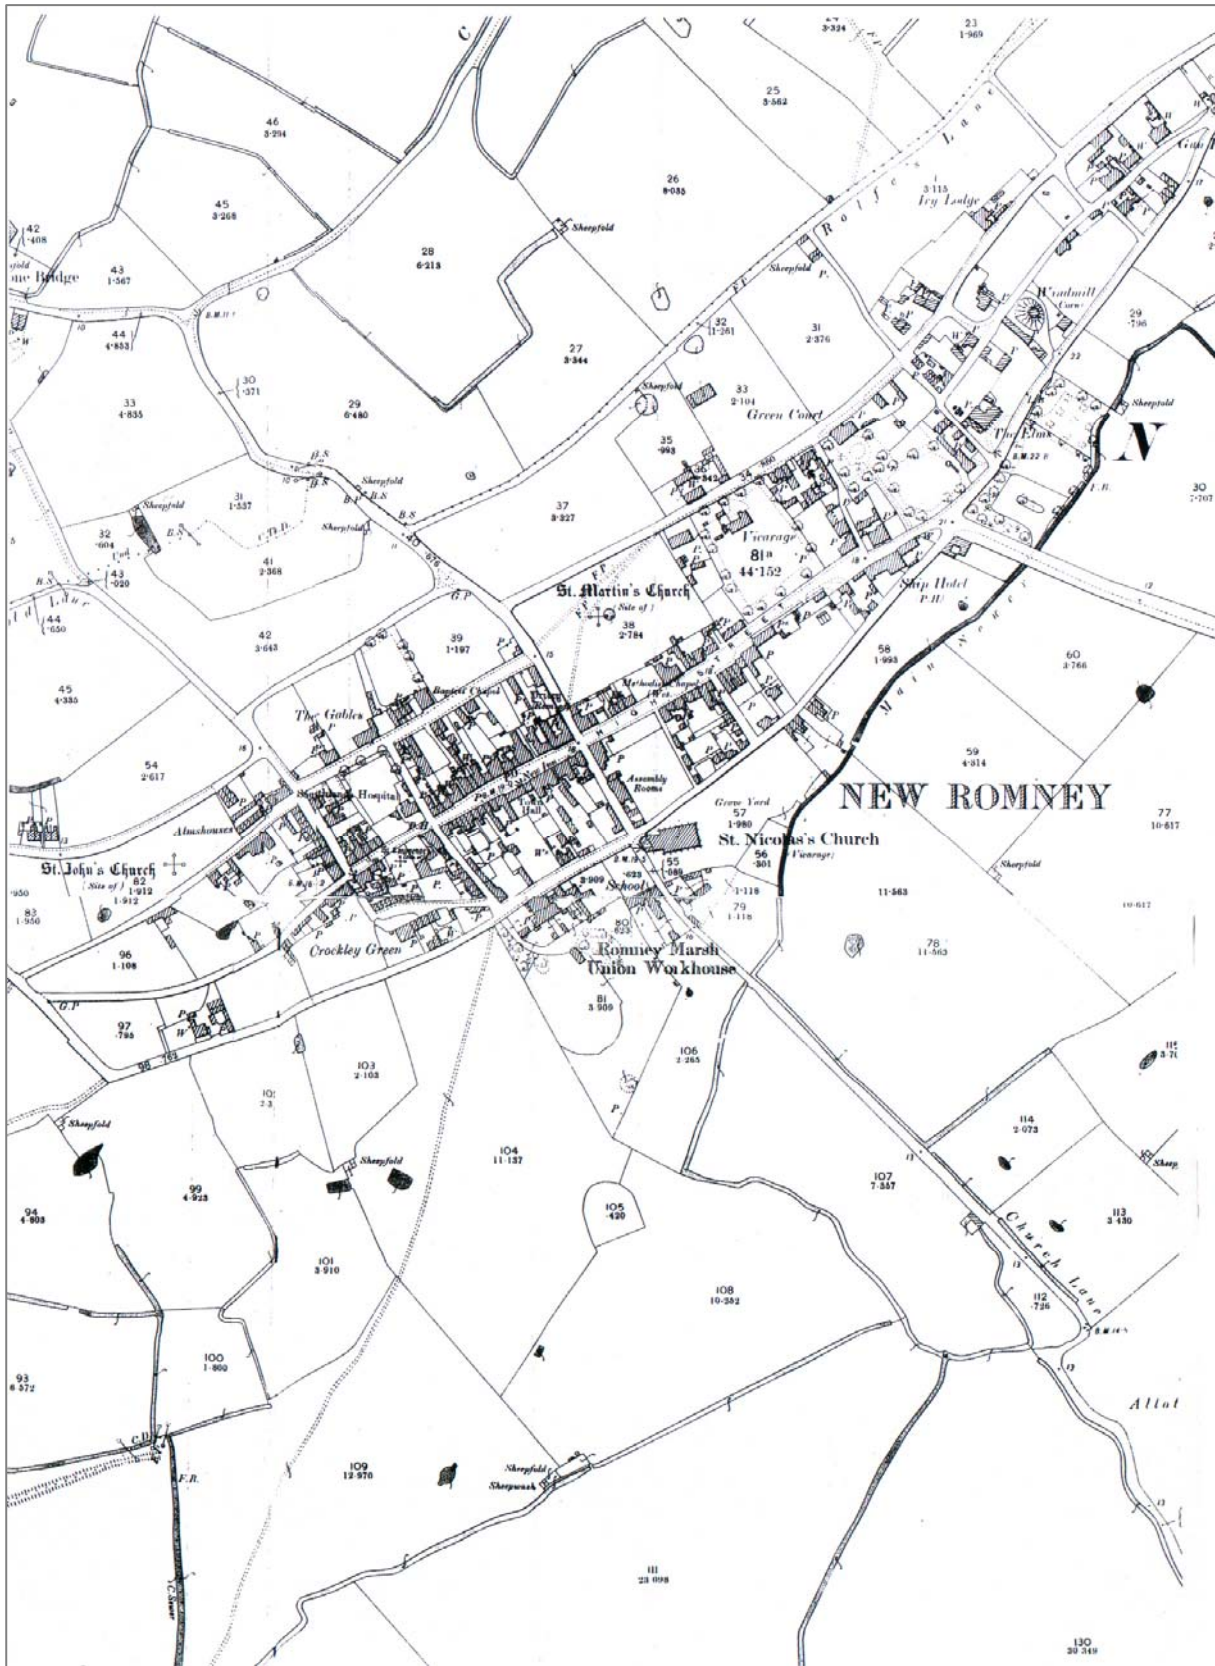

APPENDIX 1
HISTORIC MAPS

From a map dated 1611 in the possession of Magdalen College, Oxford

Historical and Topographical Survey of Kent
Edward Hasted 1793 (2nd Edition)

Tythe Map c 1840

1898 OS map 2nd edition

1938 OS map