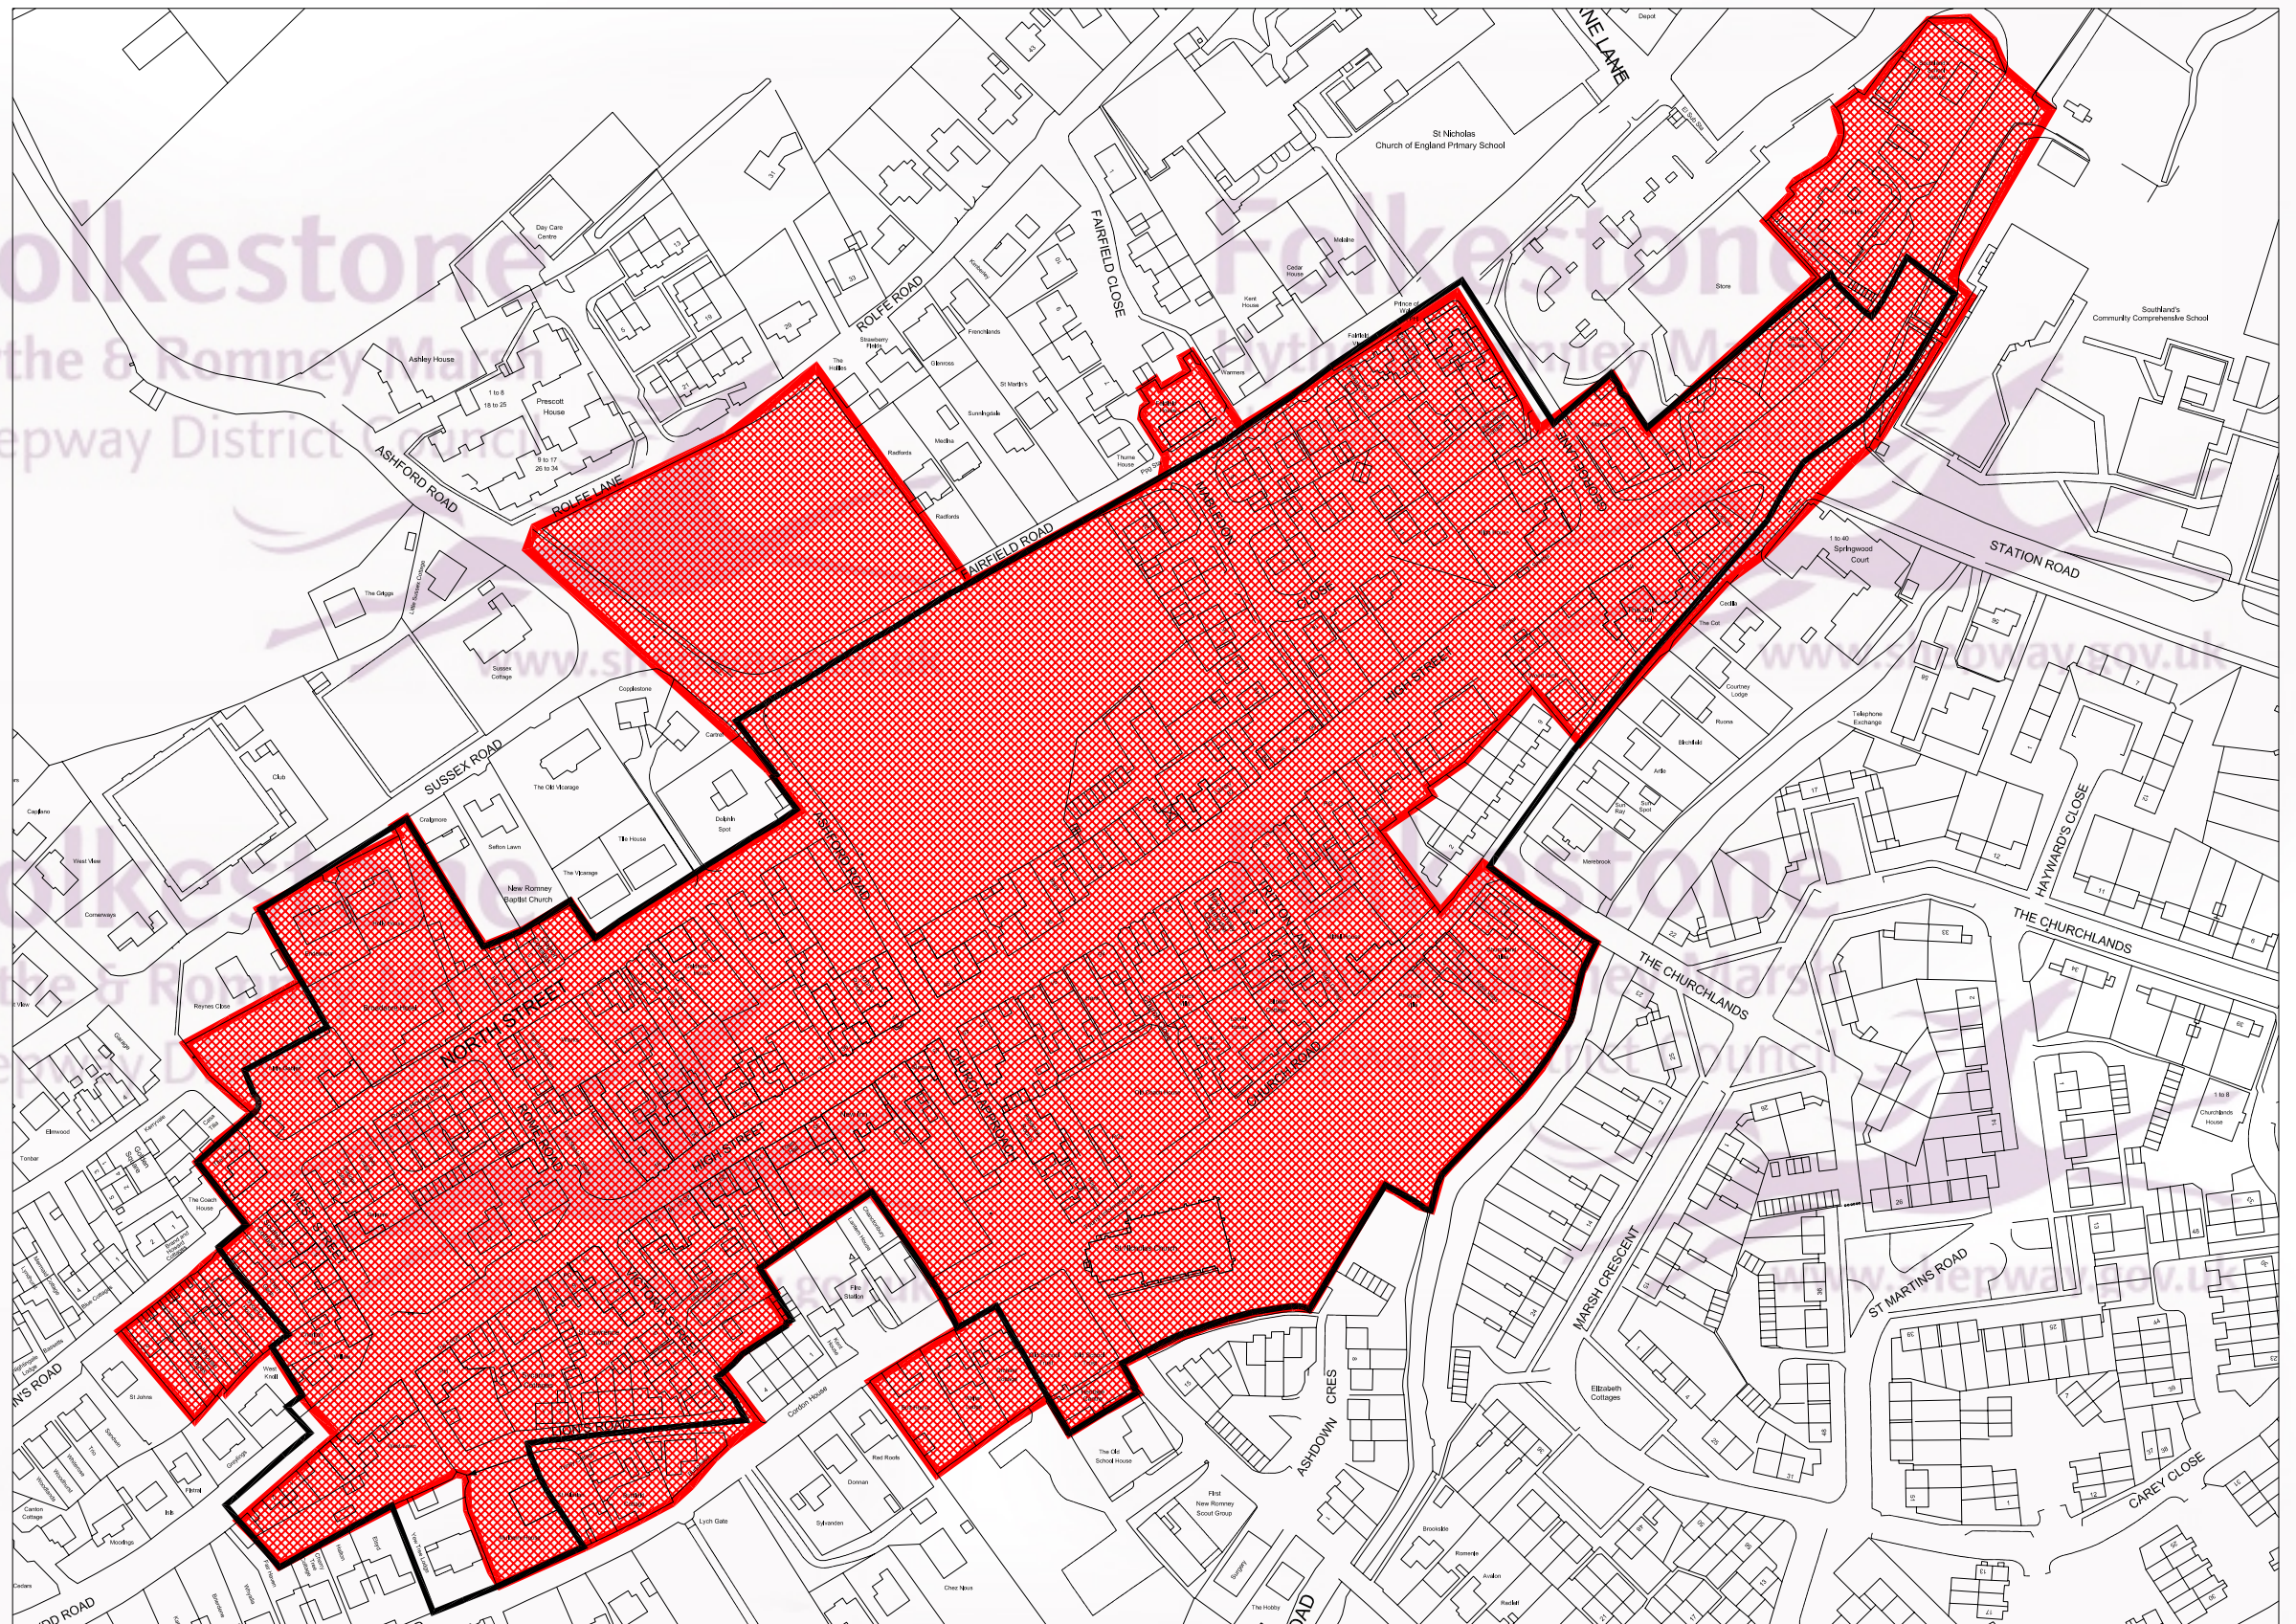

This map is reproduced from Ordnance Survey material with the permission of Ordnance Survey on behalf of the Controller of Her Majesty's Stationery Office © Crown copyright. 100019677 - 2008
 Unauthorised reproduction infringes Crown copyright and may lead to prosecution or civil proceedings. 100019677 - 2008

NEW ROMNEY 1 CONSERVATION AREA SUGGESTED BOUNDARY CHANGES 2008

-  Existing conservation area boundary (2006)
-  Conservation area proposed 2008

Conservation Architecture & Planning  Wey House Standford Lane Headley Hampshire GU35 8RH Telephone 01420 472830 Fax 01420 477346		
JOB TITLE New Romney 1 Conservation Area Appraisal		
DRAWING TITLE Boundary Review		
SHEET SIZE A3	DATE March 2007	SCALE NTS
DRAWN SEB		