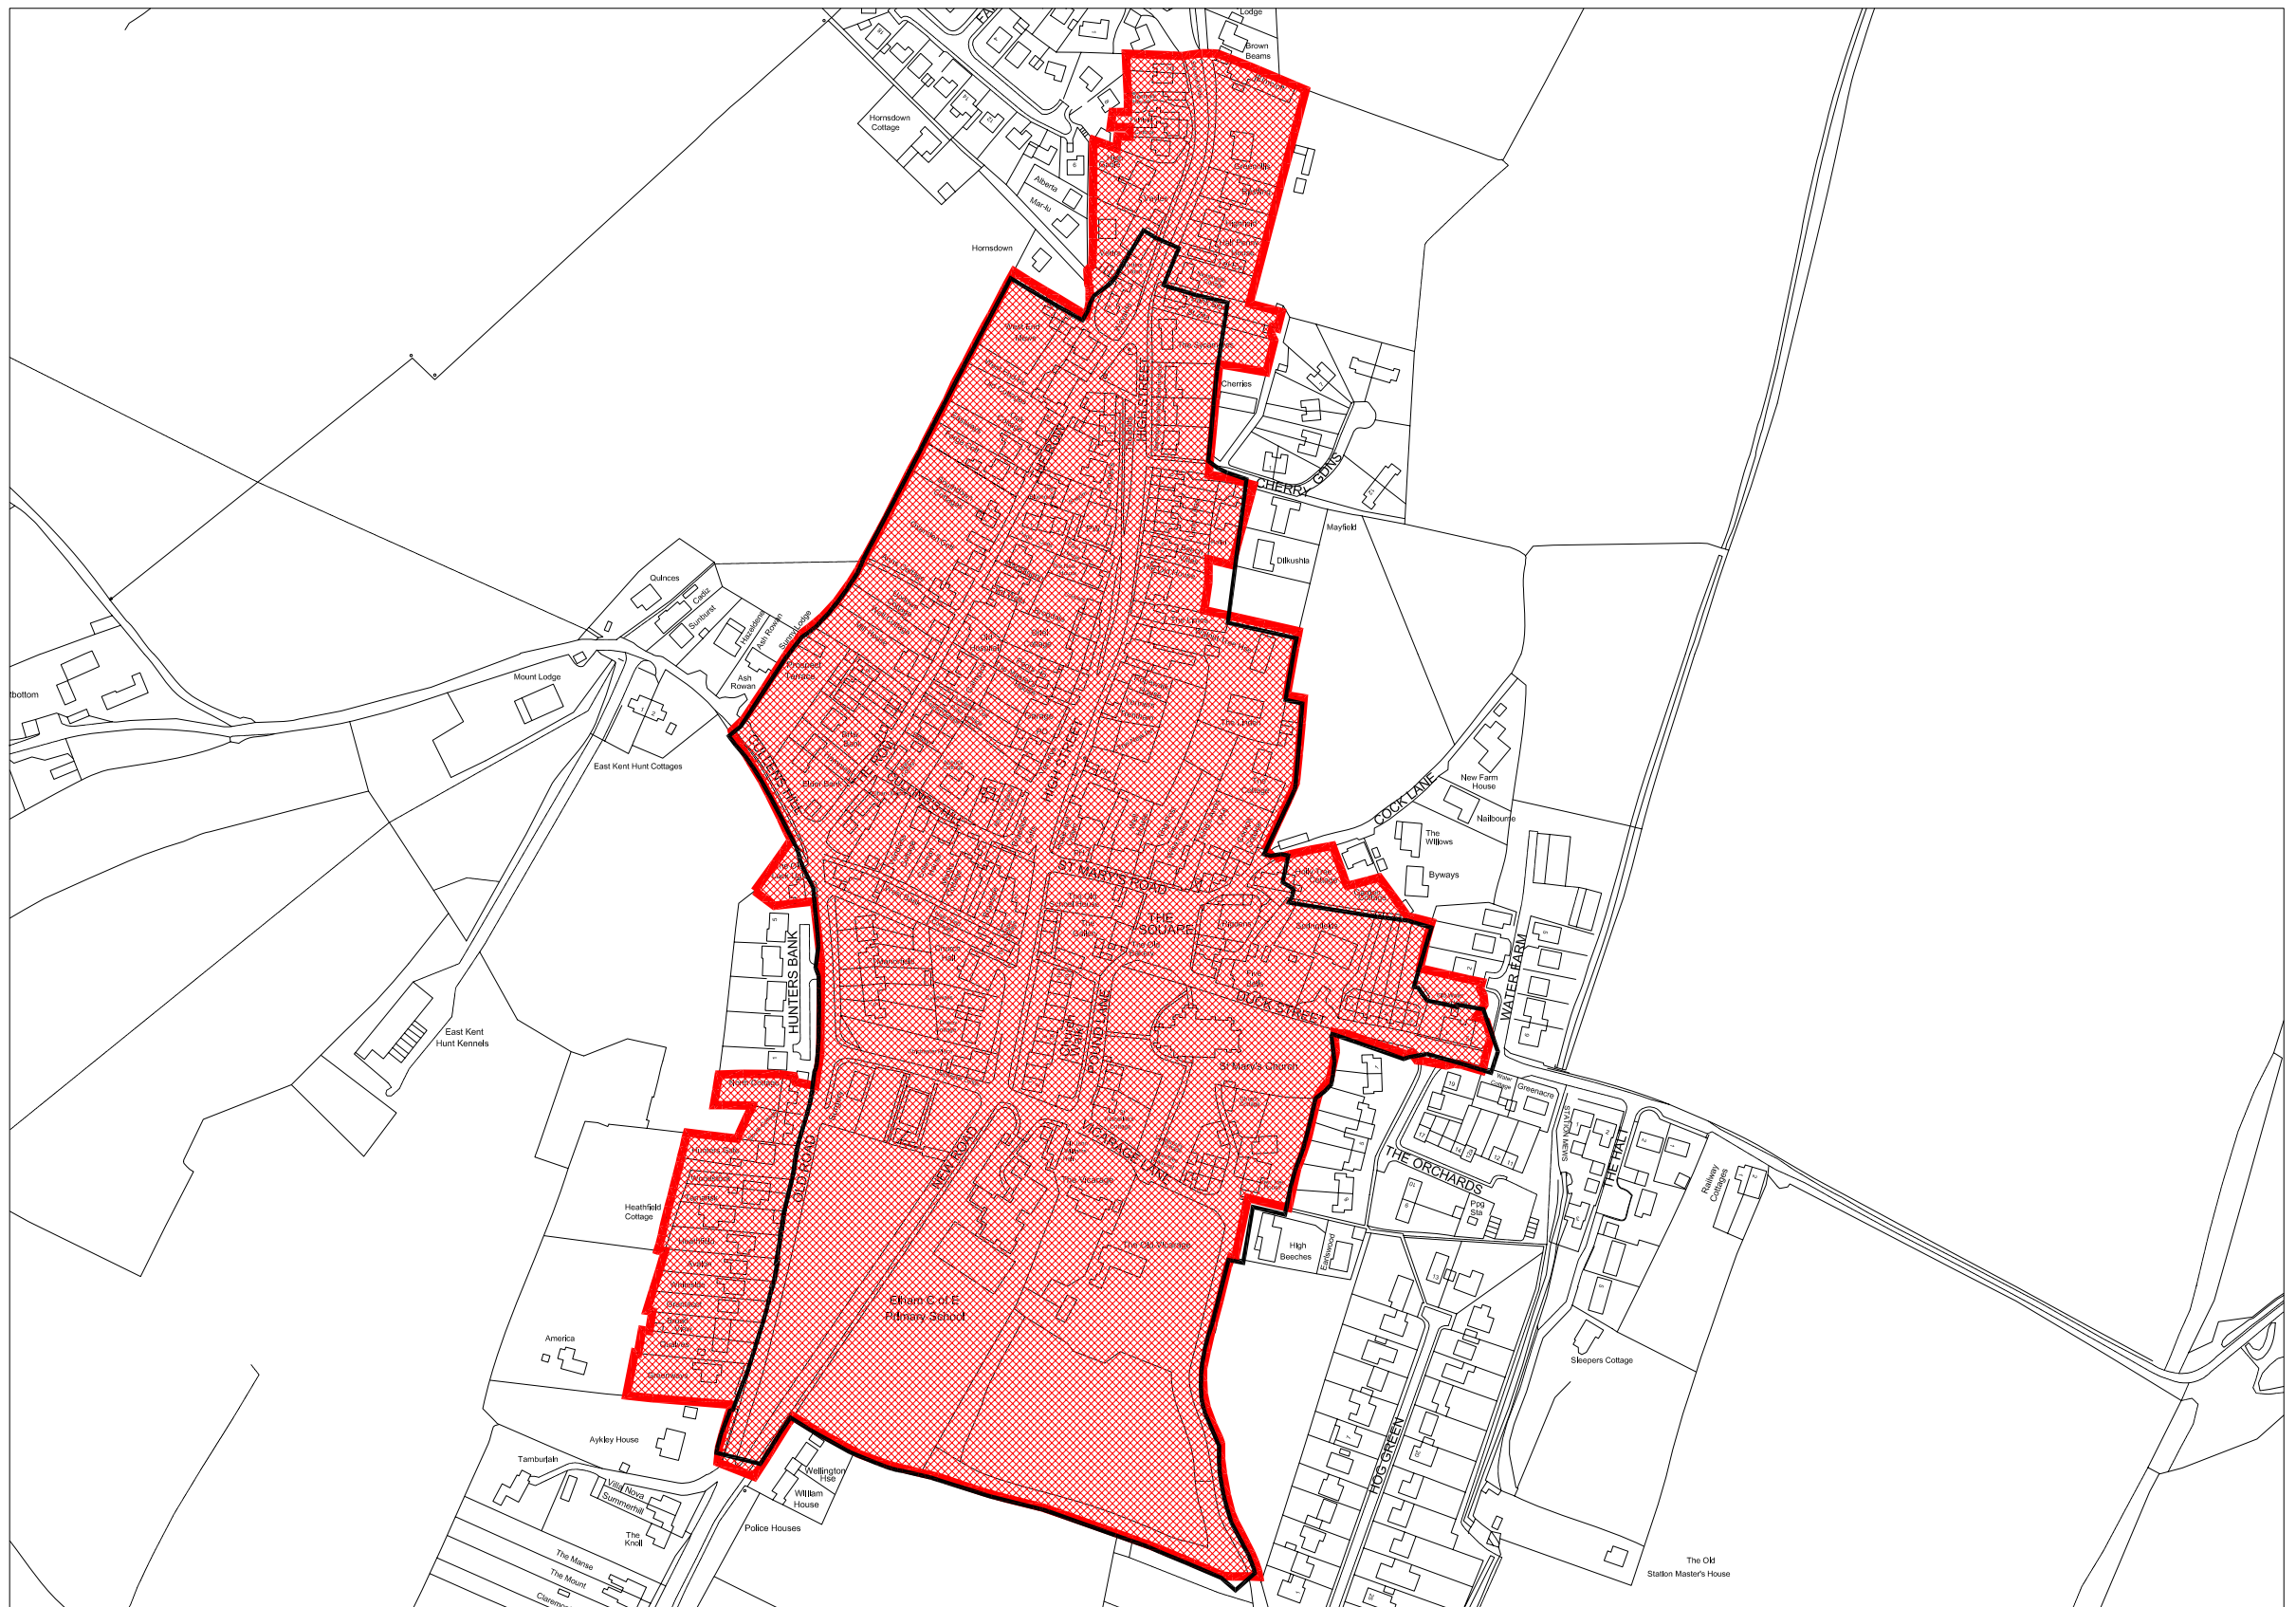

APPENDIX 2
ANALYSIS MAPS
Page 2

ELHAM CONSERVATION AREA SUGGESTED BOUNDARY CHANGES 2007

— Existing conservation area boundary (2006)

 Conservation area proposed 2007

Conservation Architecture & Planning 			Wey House Standford Lane Headley Hampshire GU35 8RH Telephone 01420 472830 Fax 01420 477346
JOB TITLE Elham Conservation Area Appraisal			
DRAWING TITLE Boundary Review			
SHEET SIZE A3	DATE March 2007	SCALE NTS	
DRAWN SEB			