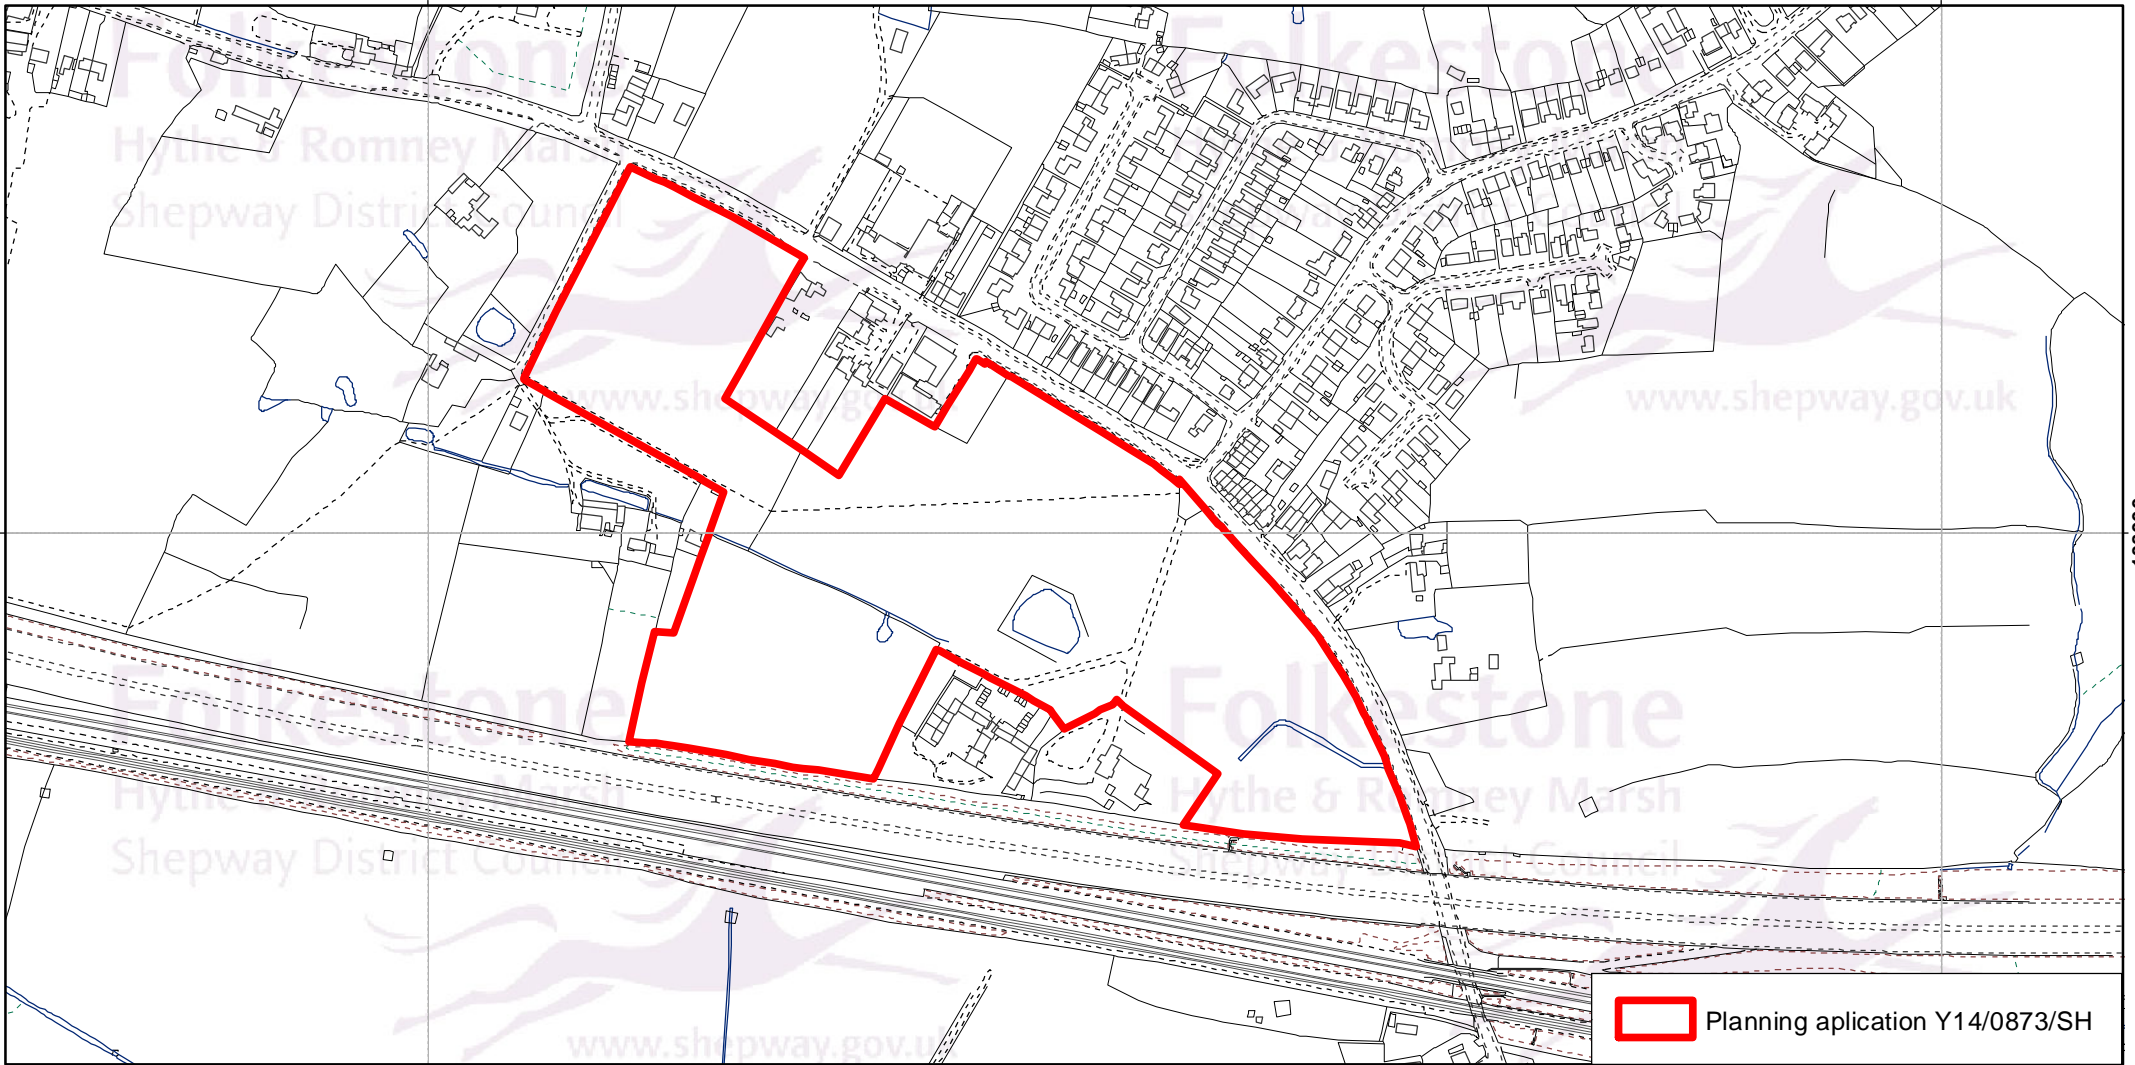

Sellindge (Core Strategy Local Plan Policy CSD9)

610000

611000

138000

138000

 Planning application Y14/0873/SH

610000

611000

Contains Ordnance Survey data
© Crown copyright and database right
Shepway District Council 100019677 - 2014

Folkestone
Hythe & Romney Marsh
Shepway District Council

Drawn at 1: 5,000 on A4