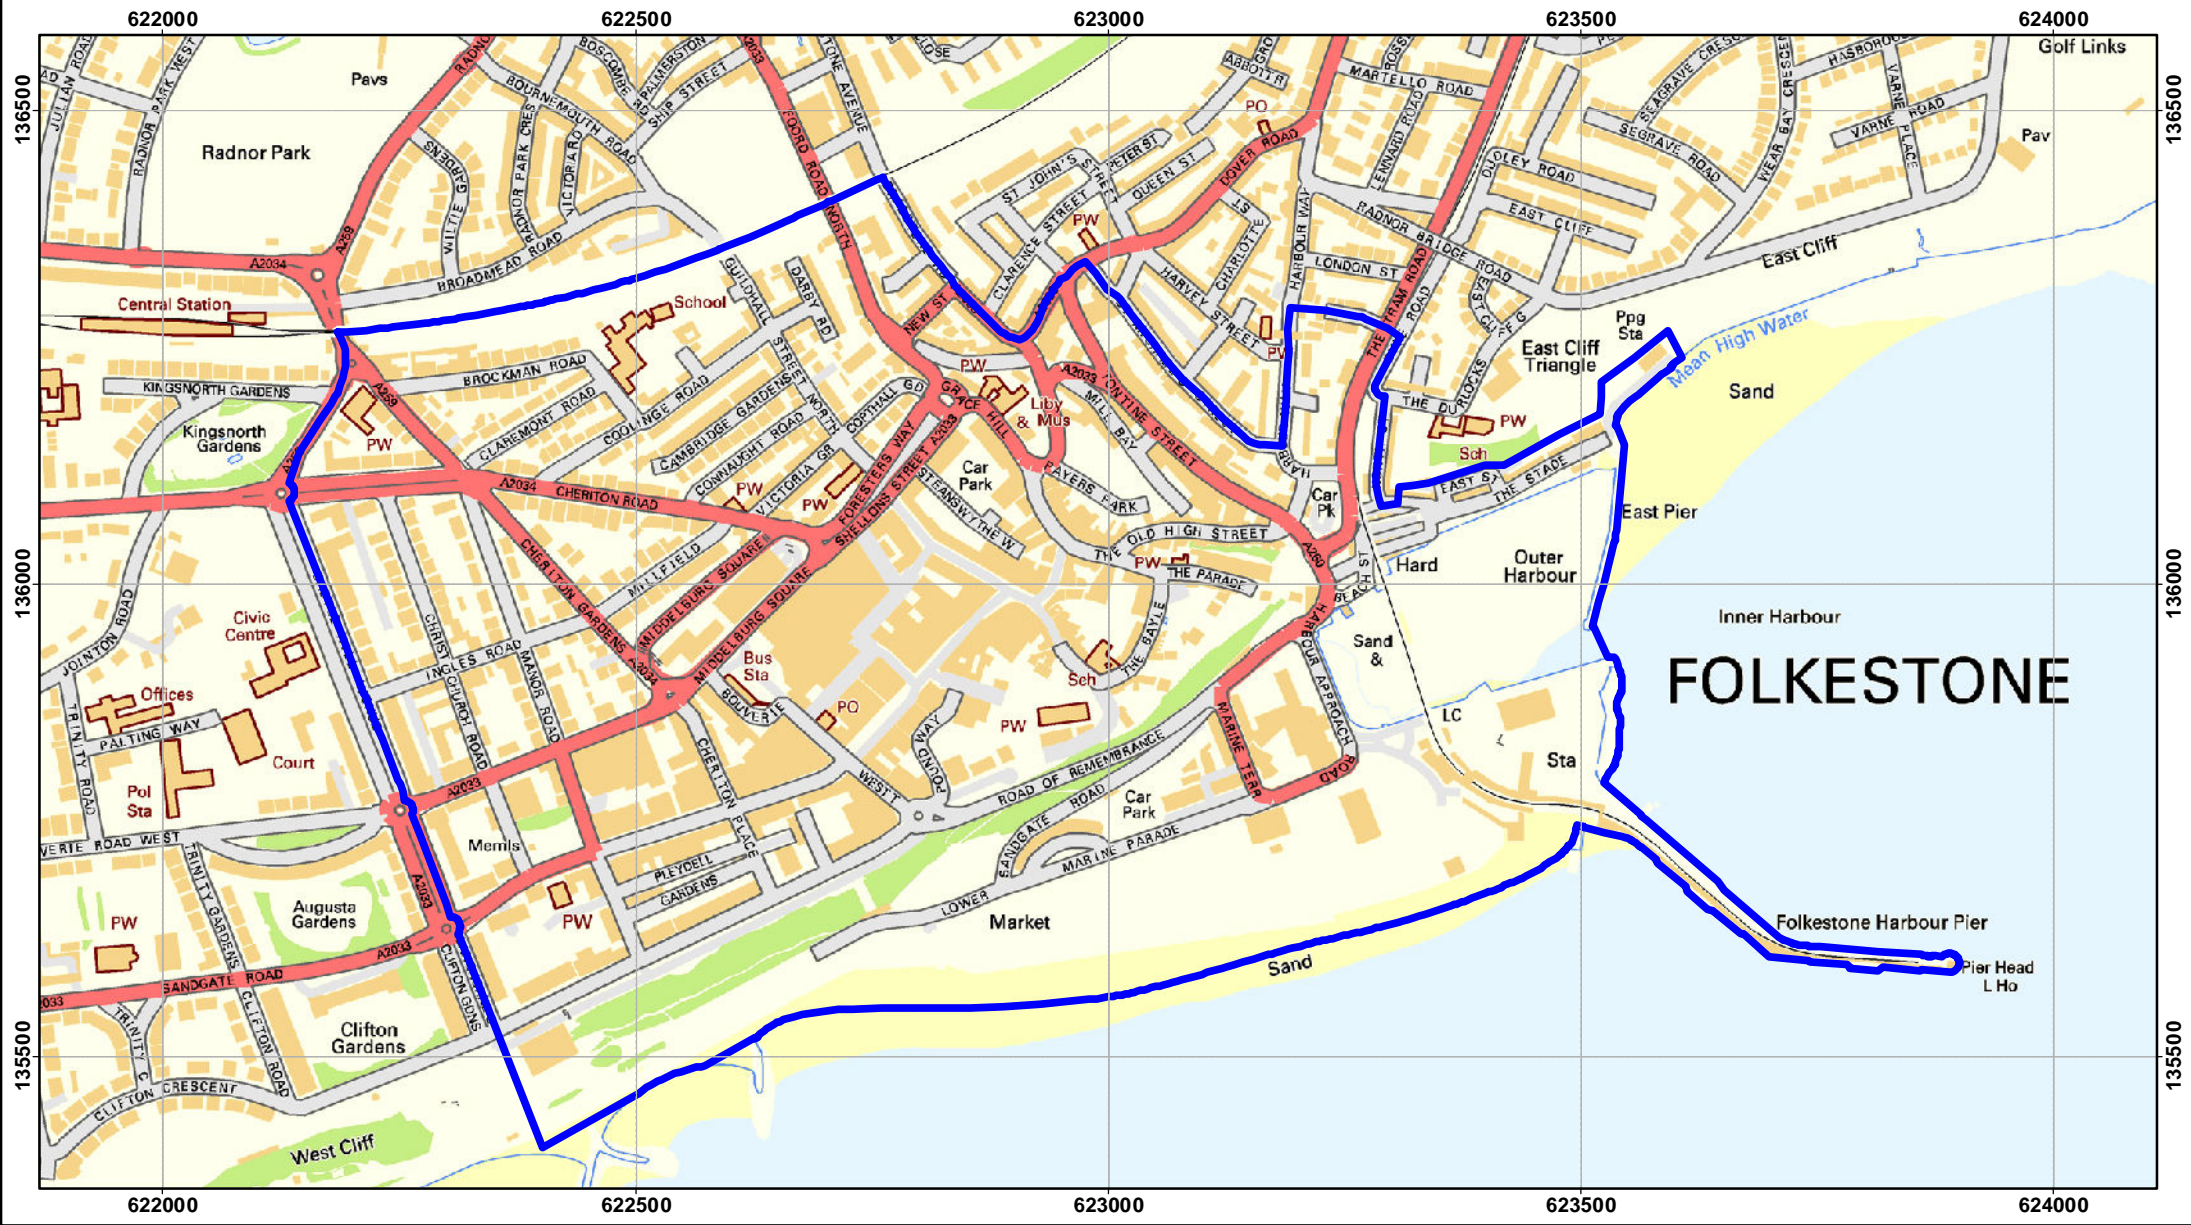

Appendix 3: Folkestone Town Centre Retail & Commercial Area

Contains Ordnance Survey data
 © Crown copyright and database right
 Shepway District Council 100019677 - 2014

Drawn at 1: 8,000 on A4