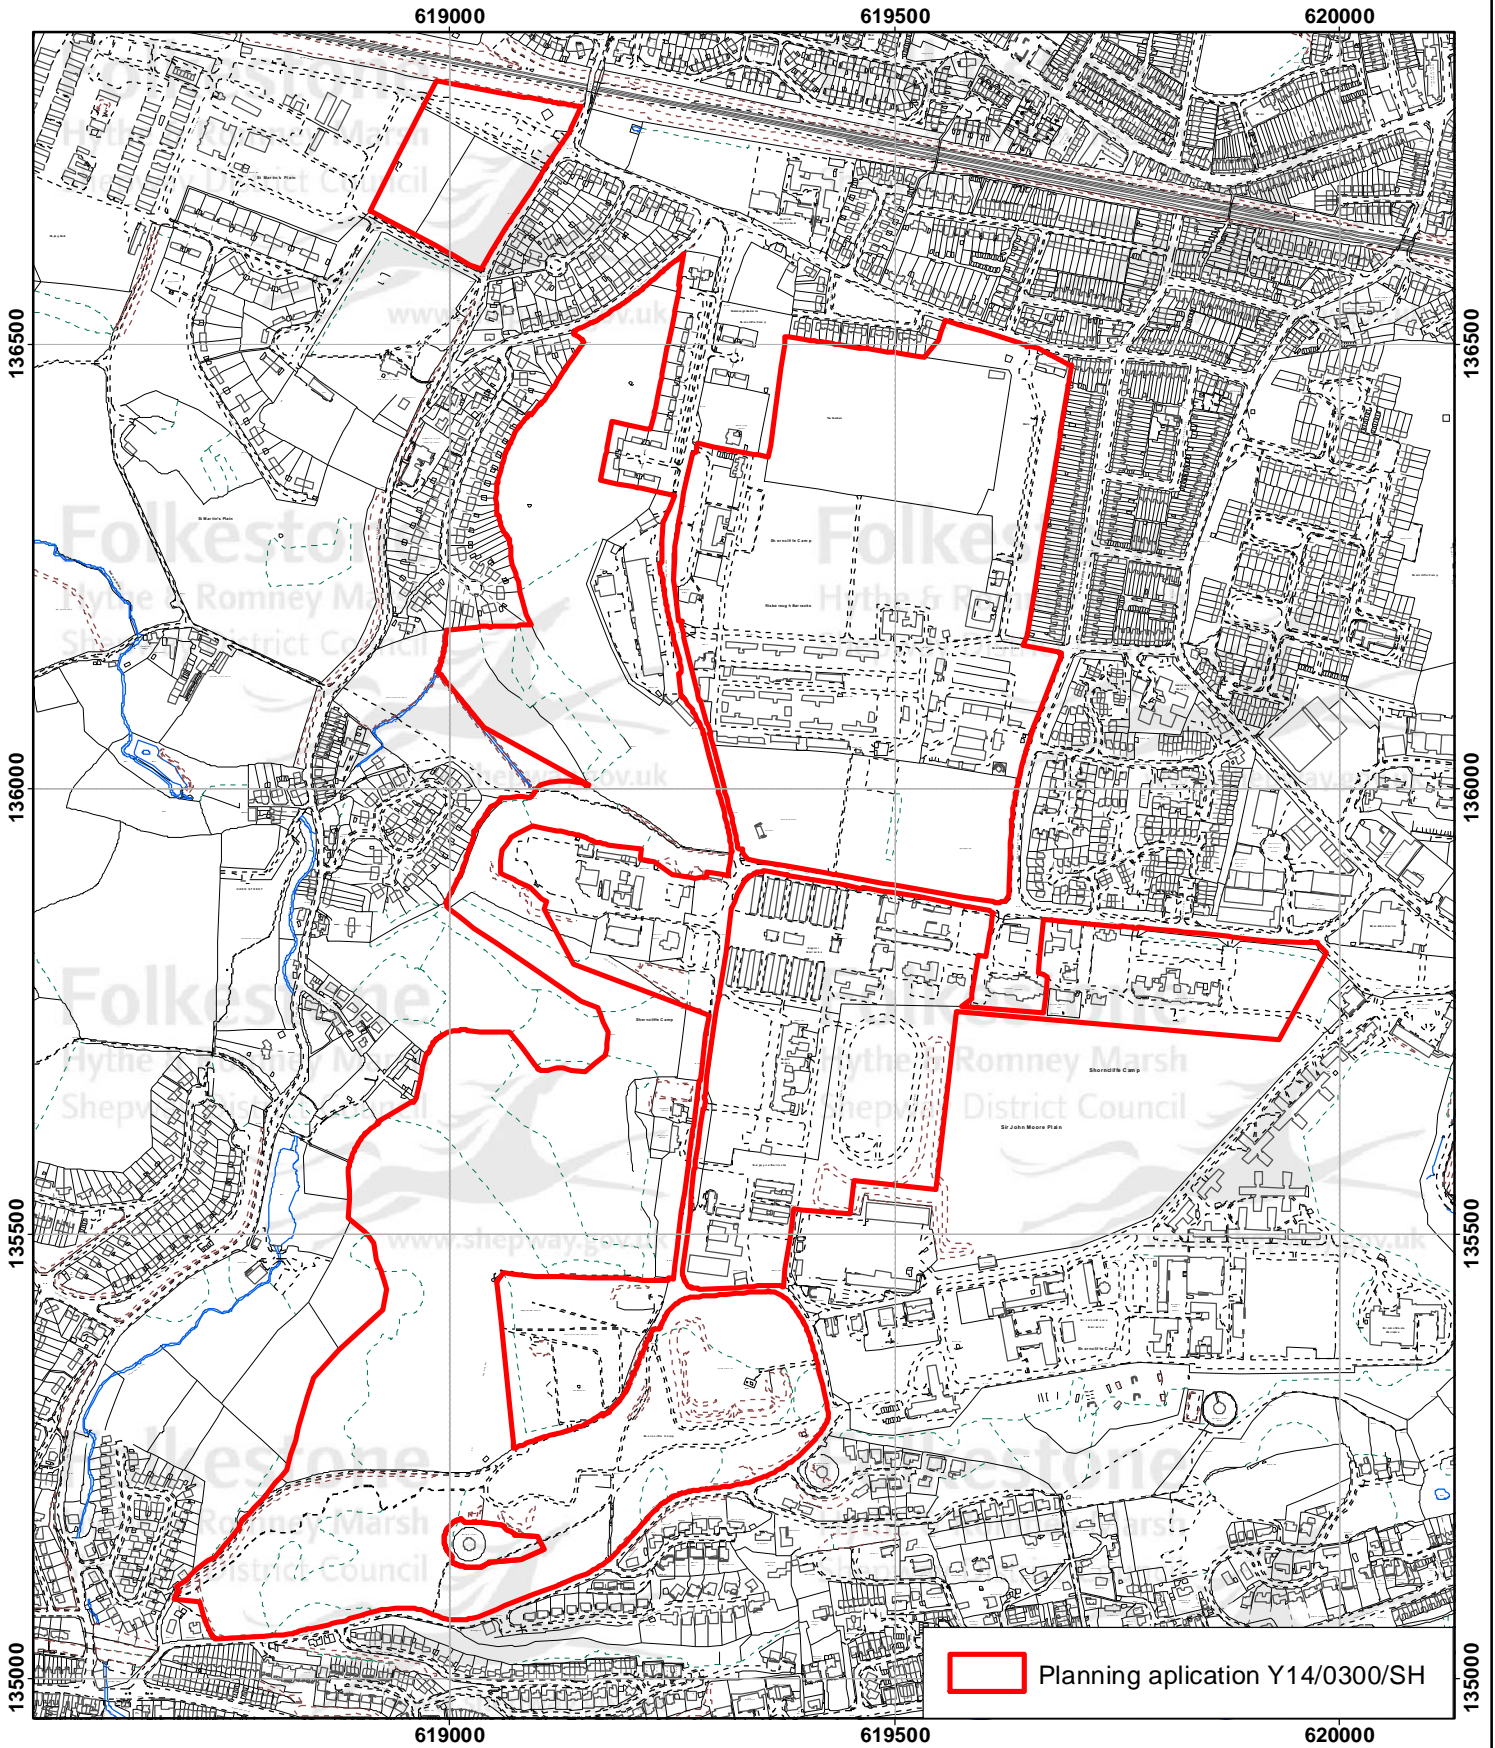

Shorncliffe Garrison (Core Strategy Local Plan Policy SS7)

Contains Ordnance Survey data
© Crown copyright and database right
Shepway District Council 100019677 - 2014

Drawn at 1: 8,500 on A4