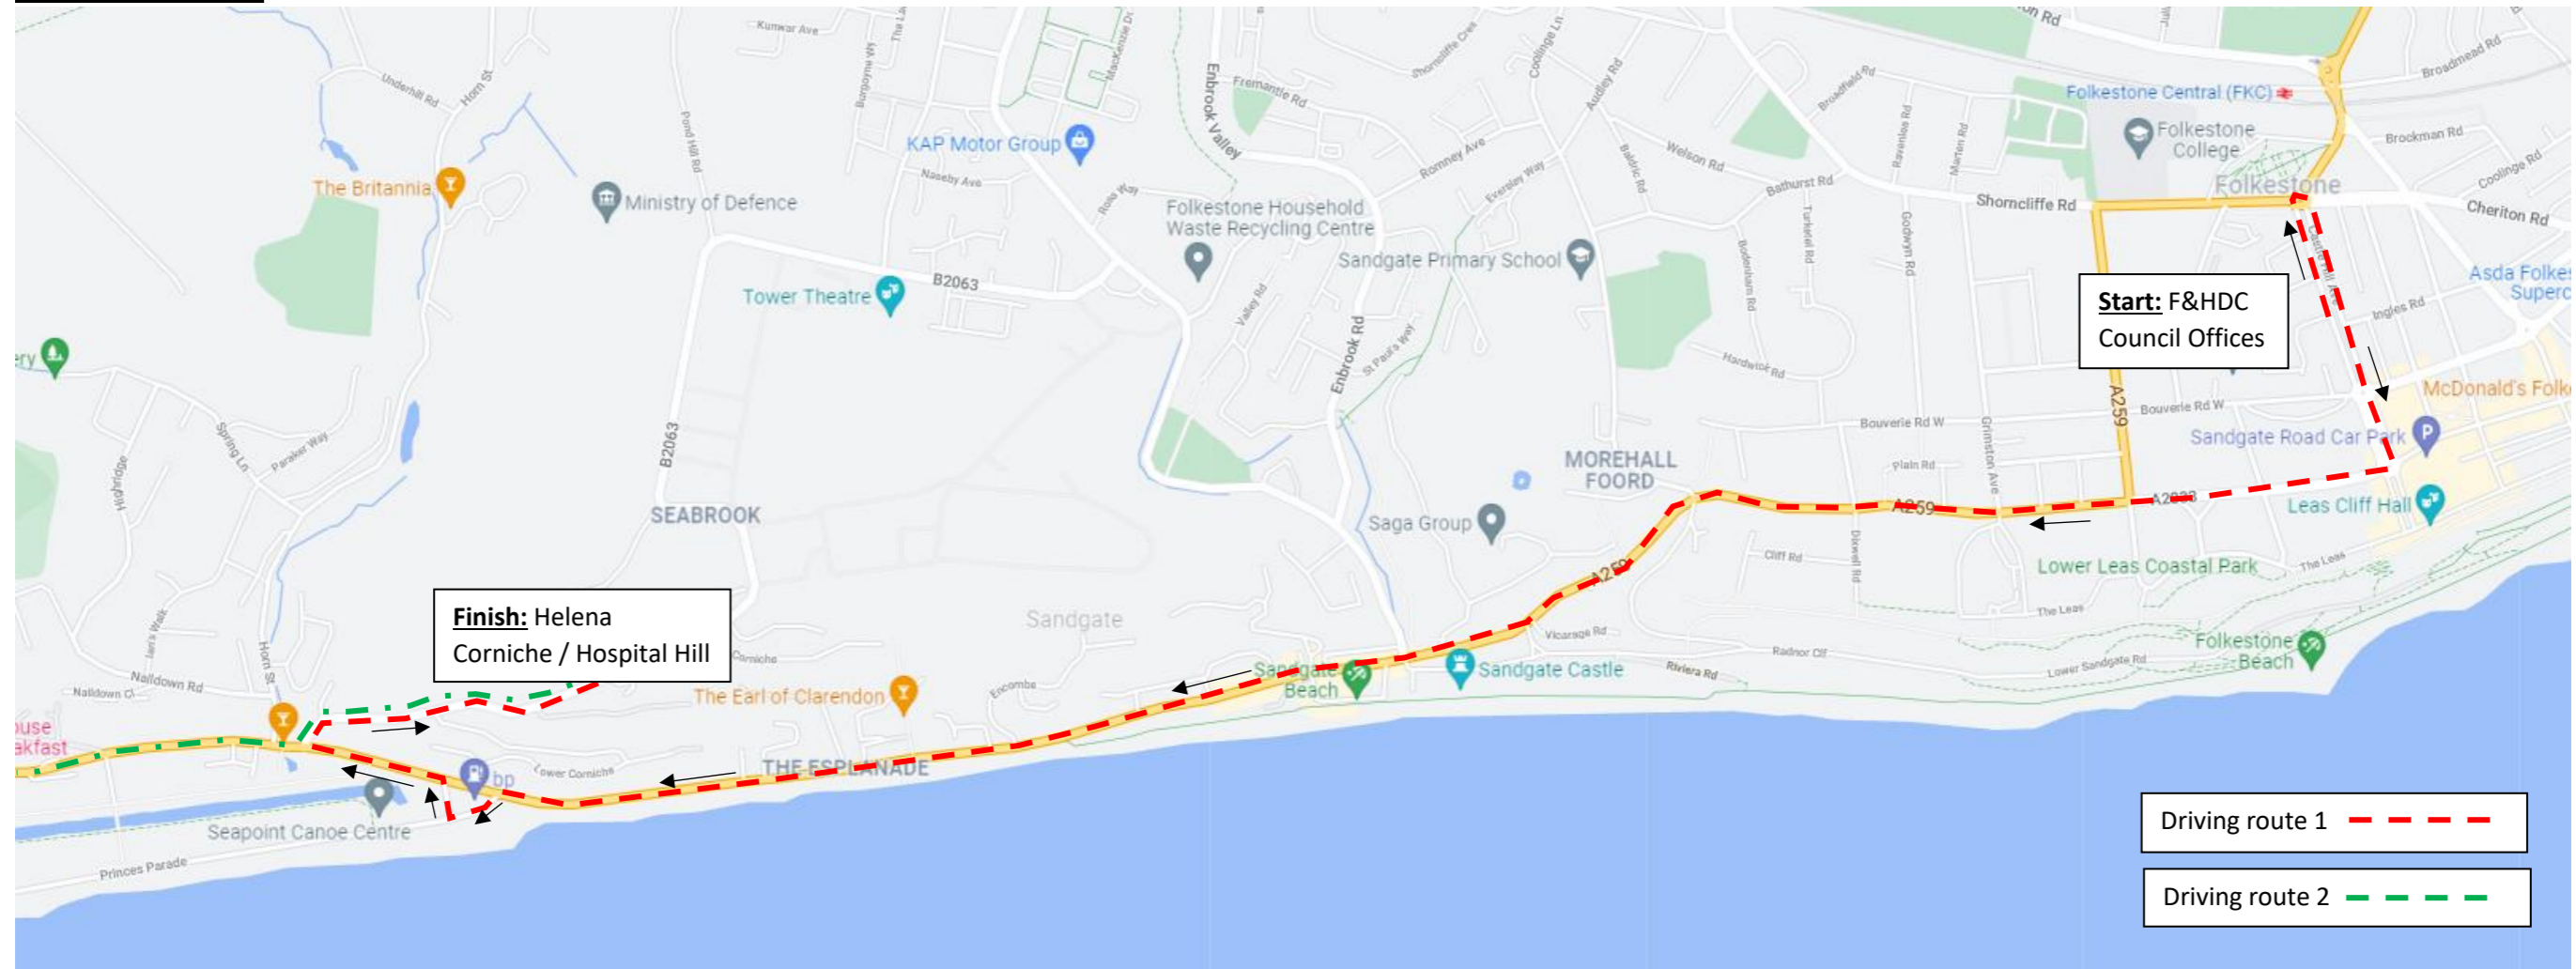

## Driving route 1

ID 024

### Directions:

- Start at FHDC Council Offices on Castle Hill Avenue
- Travel back up Castle Hill Avenue and turn right at roundabout onto Sandgate Road
- Travel down Sandgate Road/Sandgate Hill through Sandgate
- Turn left before BP Station (just after Seabrook Car Park) – travel around BP Station and turn left back onto the A259/Seabrook Road
- Turn right onto the B2063/Hospital Hill
- Park along Hospital Hill/near Helena Corniche

## Driving route 2

### Directions:

- Drive from Hospital Hill turn right at Junction to travel west along A259/Seabrook Road
- Turn left into Twiss Road
- Turn right into South Road
- Turn right into Stade Street
- Turn left into Portland Road
- Turn left onto Dymchurch Road
- At the lights turn right onto A261 past the Light Railway
- At the next lights turn right onto A259/Military Road
- Travel east along A259, past Waitrose
- Turn right onto Twiss Road
- Travel along Twiss Road to Princes Parade
- Park at Seabrook Car Park