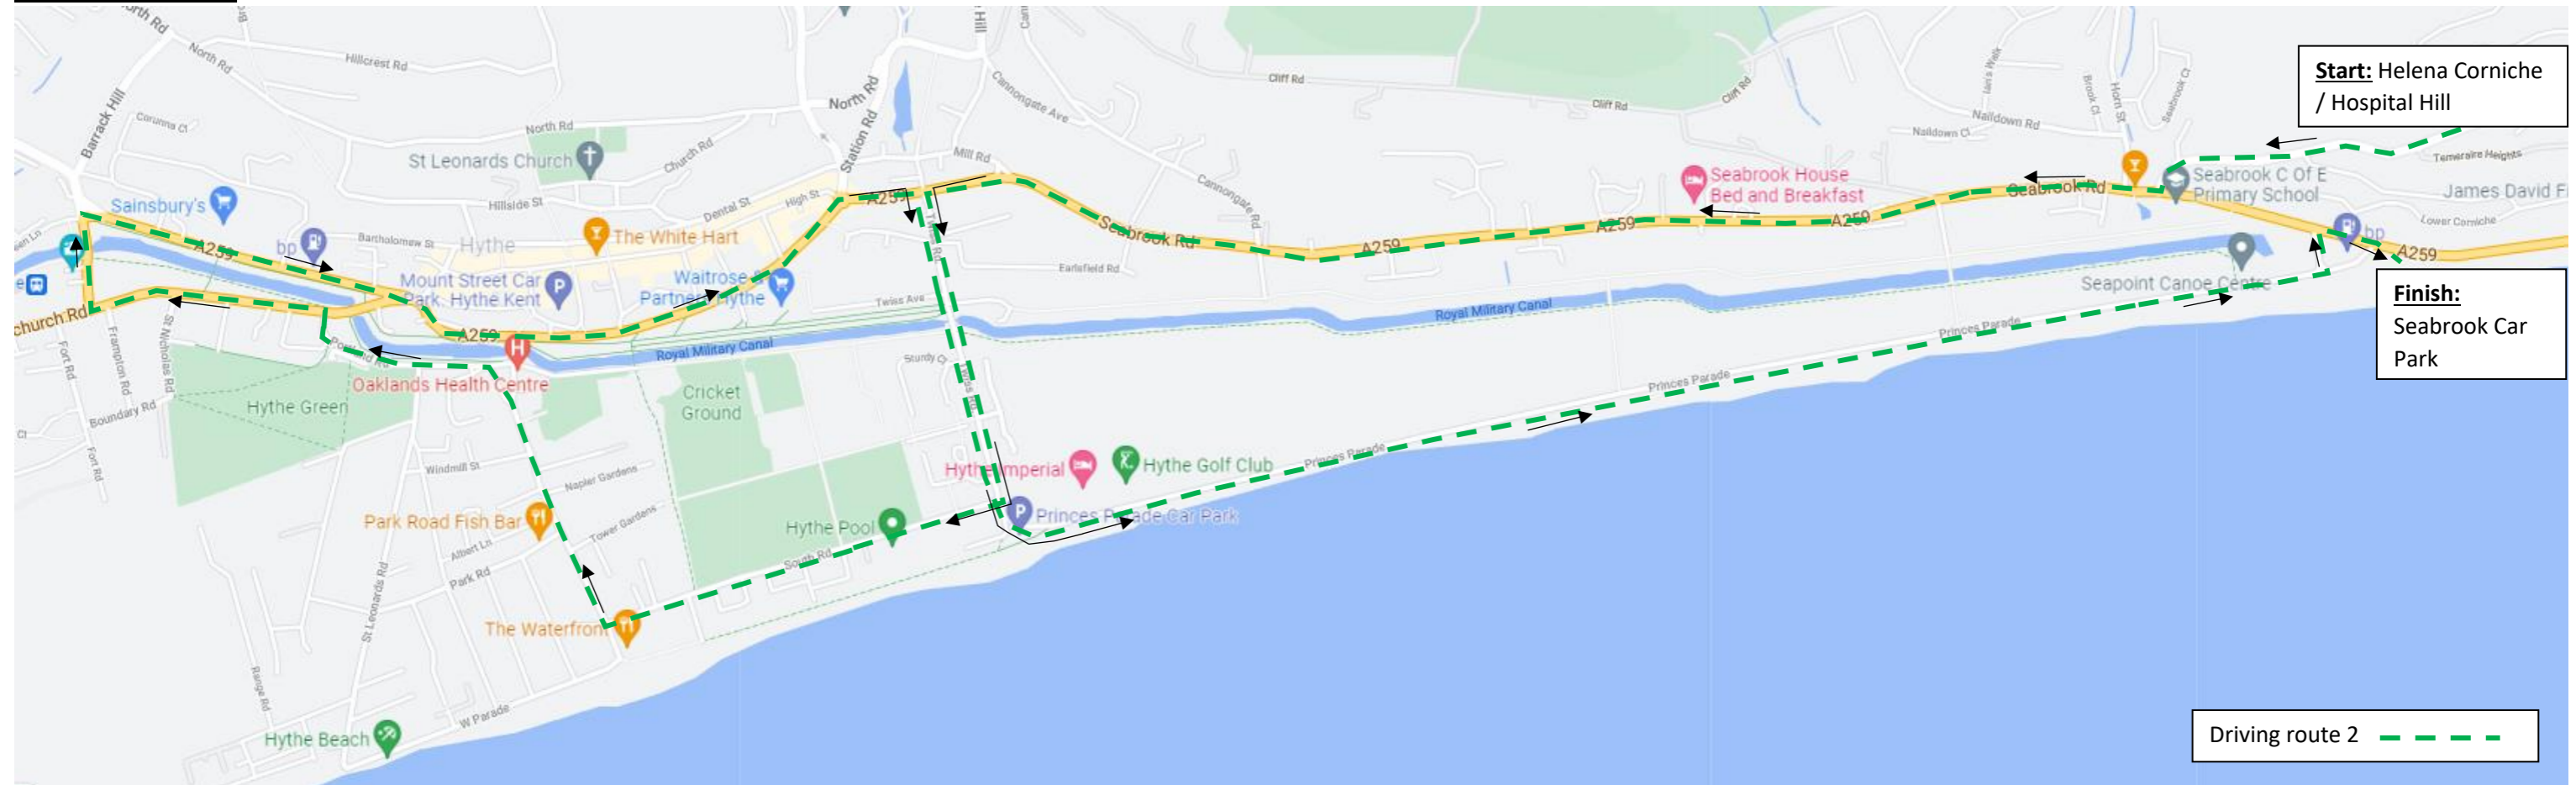

## Driving route 1

ID 024

### Directions:

- Start at FHDC Council Offices on Castle Hill Avenue
- Travel back up Castle Hill Avenue and turn right at roundabout onto Sandgate Road
- Travel down Sandgate Road/Sandgate Hill through Sandgate
- Turn left before BP Station (just after Seabrook Car Park) – travel around BP Station and turn left back onto the A259/Seabrook Road
- Turn right onto the B2063/Hospital Hill
- Park along Hospital Hill/near Helena Corniche

## Driving route 2

### Directions:

- Drive from Hospital Hill turn right at Junction to travel west along A259/Seabrook Road
- Turn left into Twiss Road
- Turn right into South Road
- Turn right into Stade Street
- Turn left into Portland Road
- Turn left onto Dymchurch Road
- At the lights turn right onto A261 past the Light Railway
- At the next lights turn right onto A259/Military Road
- Travel east along A259, past Waitrose
- Turn right onto Twiss Road
- Travel along Twiss Road to Princes Parade
- Park at Seabrook Car Park