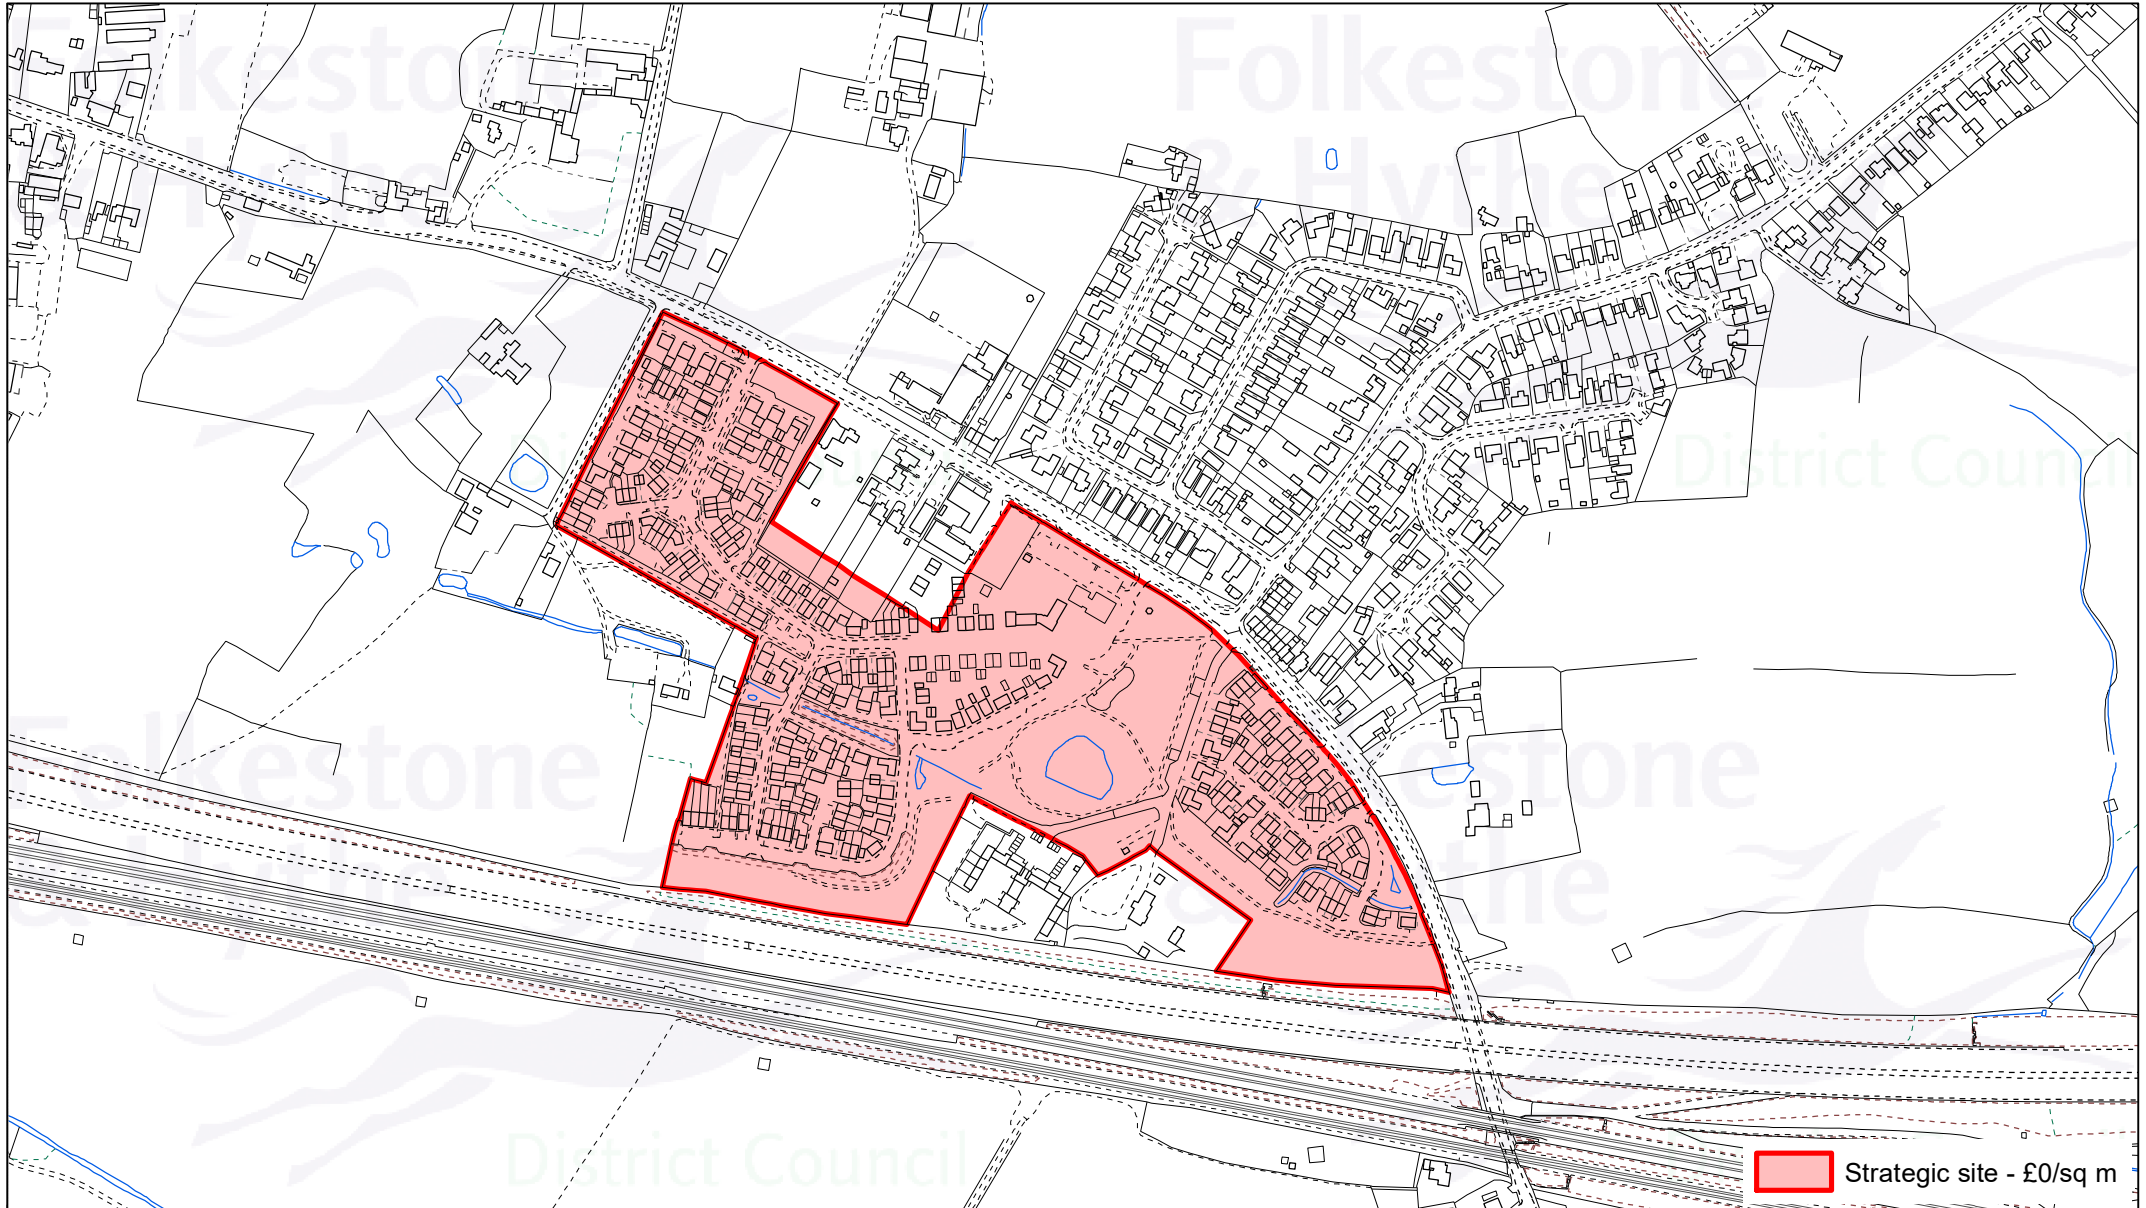

# Sellindge Strategy Phase 1 (Core Strategy Review Local Plan Policy CSD9)

Contains Ordnance Survey data  
© Crown copyright and database right  
Folkestone & Hythe District Council 100019677 - 2022