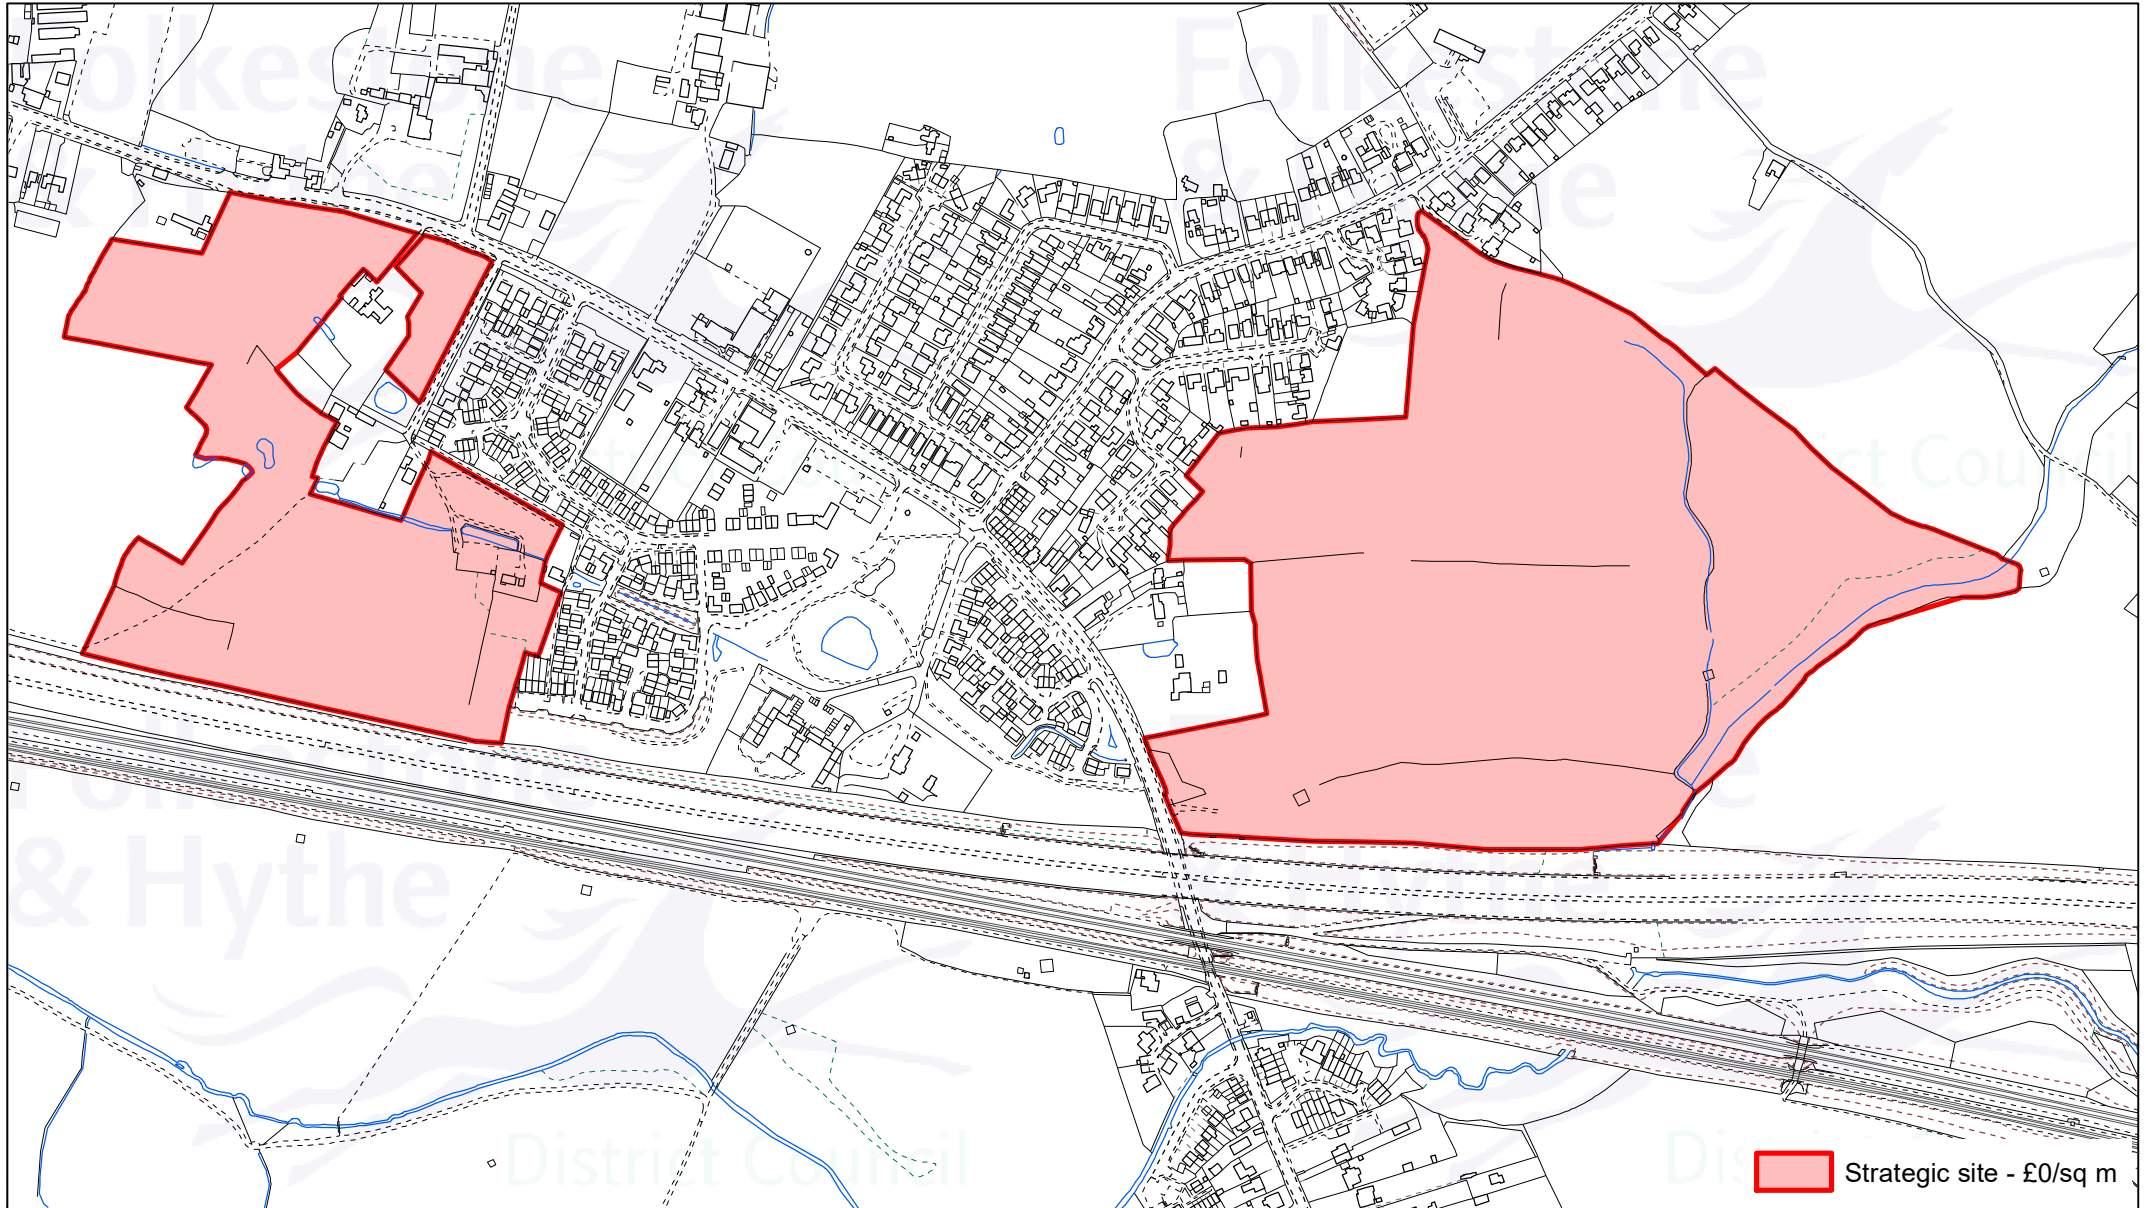

# Sellindge Strategy Phase 2 (Core Strategy Review Local Plan Policy CSD9)

Contains Ordnance Survey data  
© Crown copyright and database right  
Folkestone & Hythe District Council 100019677 - 2022

Drawn at 1: 6,000 on A4