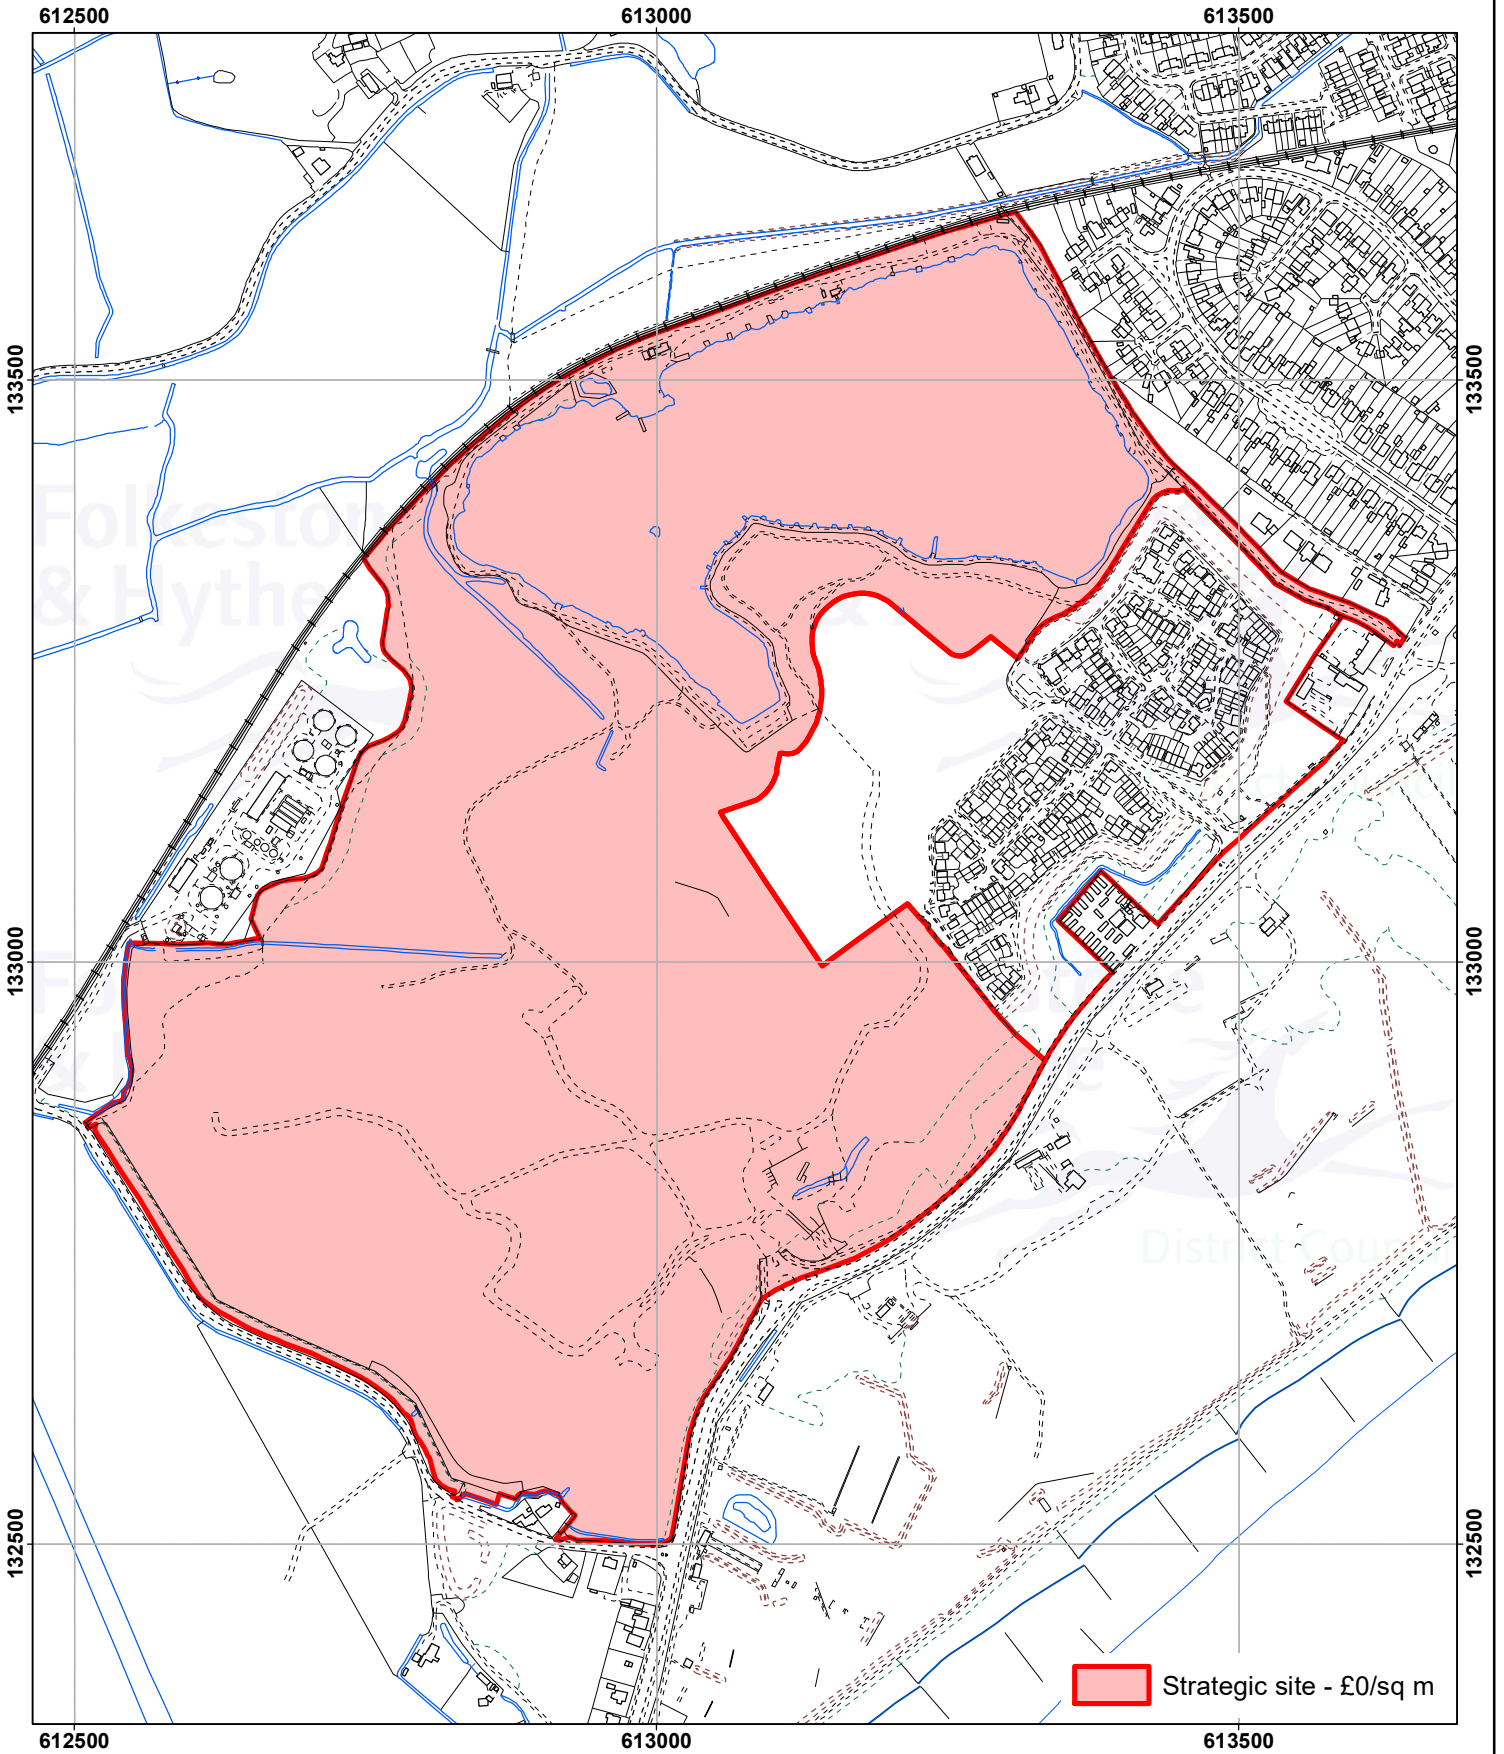

# Masterplan Site - Nickolls Quarry, Hythe (Core Strategy Local Plan Policy CSD7)

Contains Ordnance Survey data  
© Crown copyright and database right  
Folkestone & Hythe District Council 100019677 - 2022

August 2022

Drawn at 1:6,500 on A4