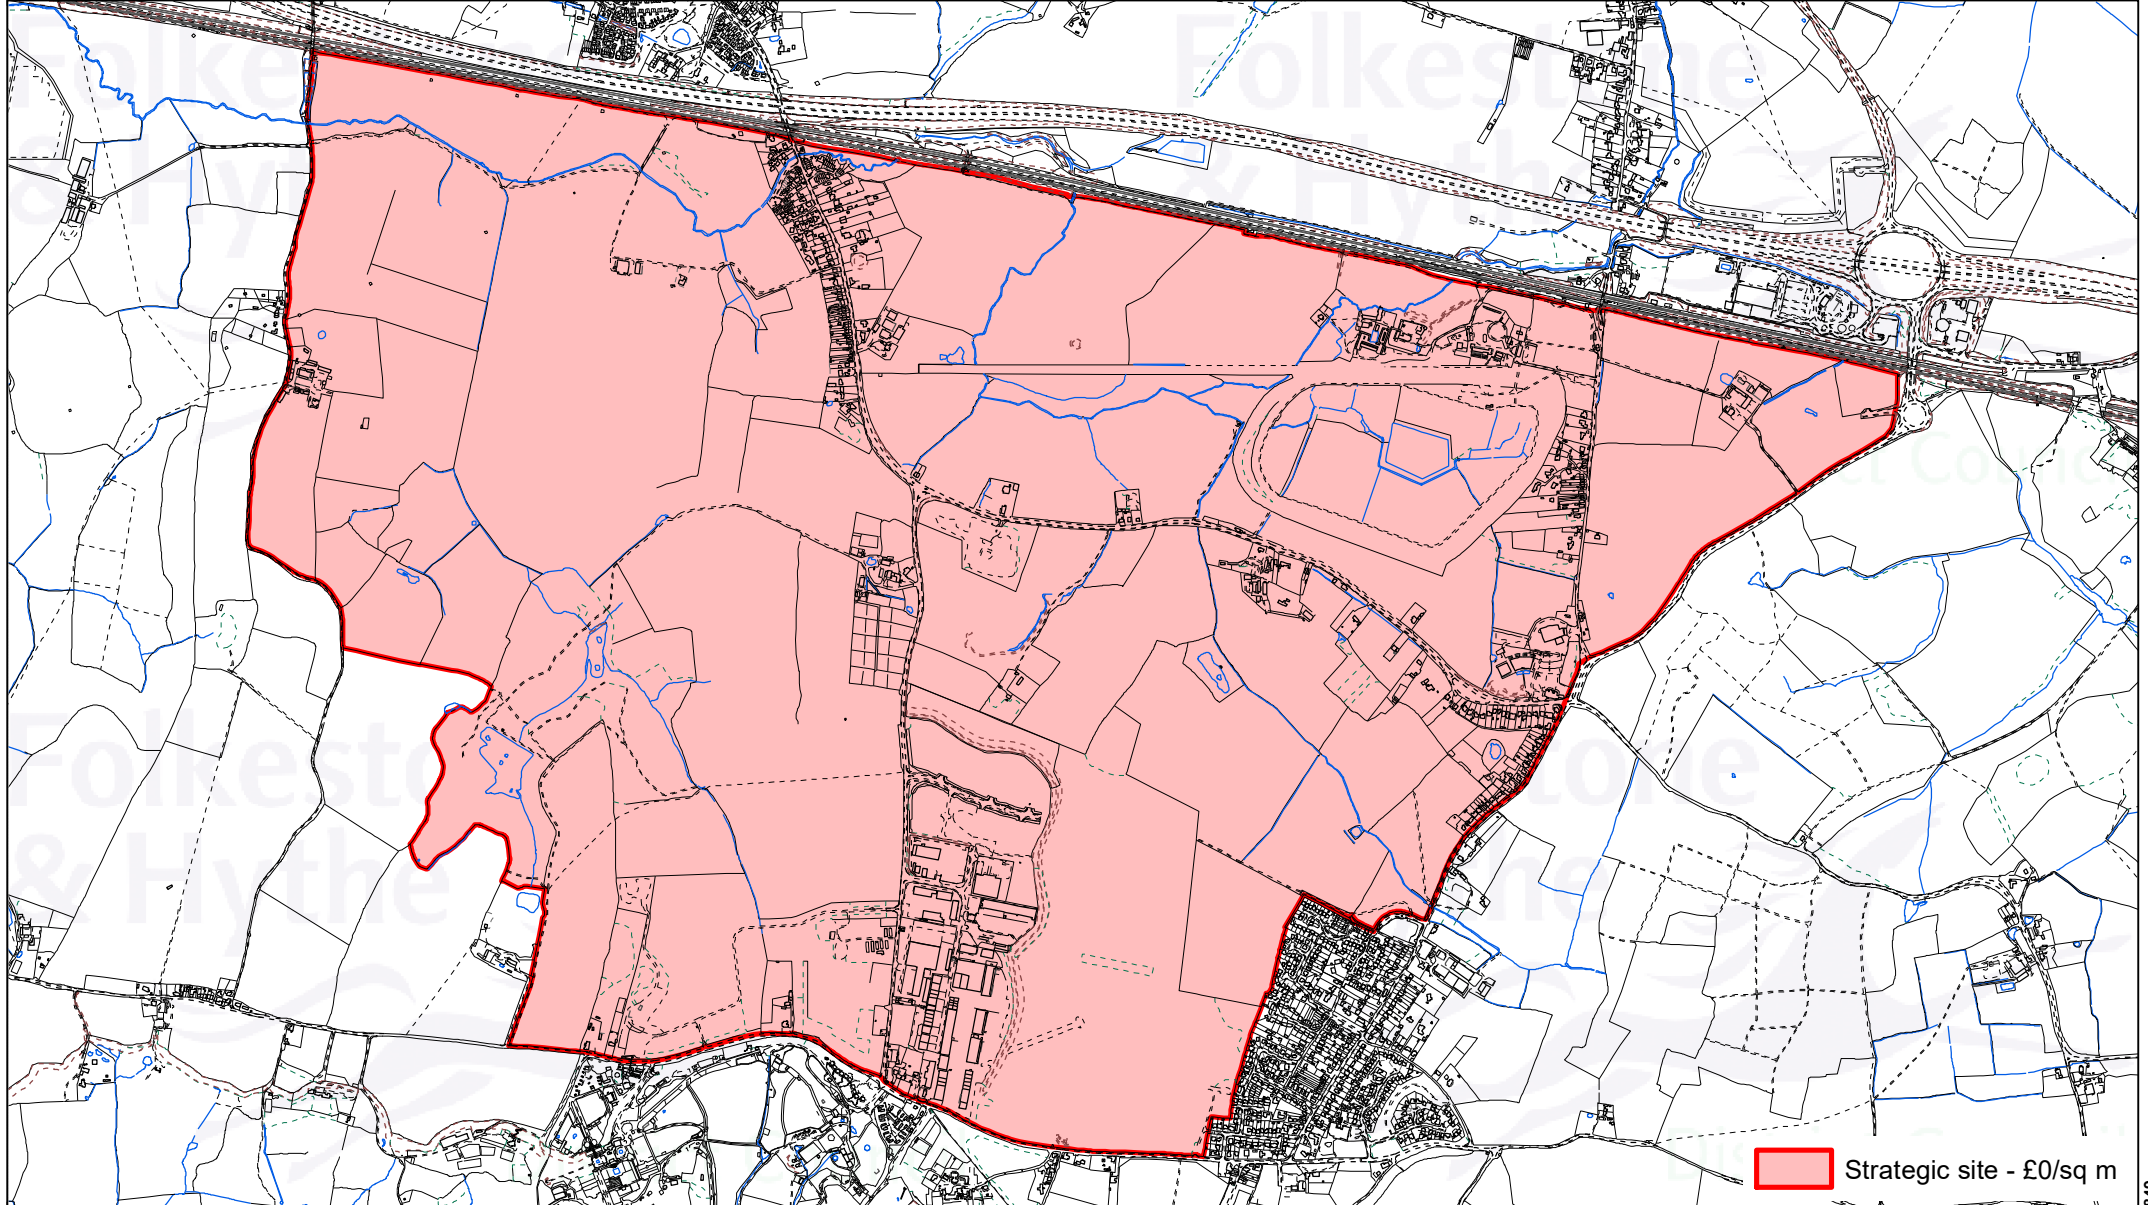

North Downs Garden Settlement (Core Strategy Review Local Plan Policies SS6 to SS9)

608626

608626

Contains Ordnance Survey data
© Crown copyright and database right
Folkestone & Hythe District Council 100019677 - 2022

Drawn at 1: 20,000 on A4

August 2022

134849