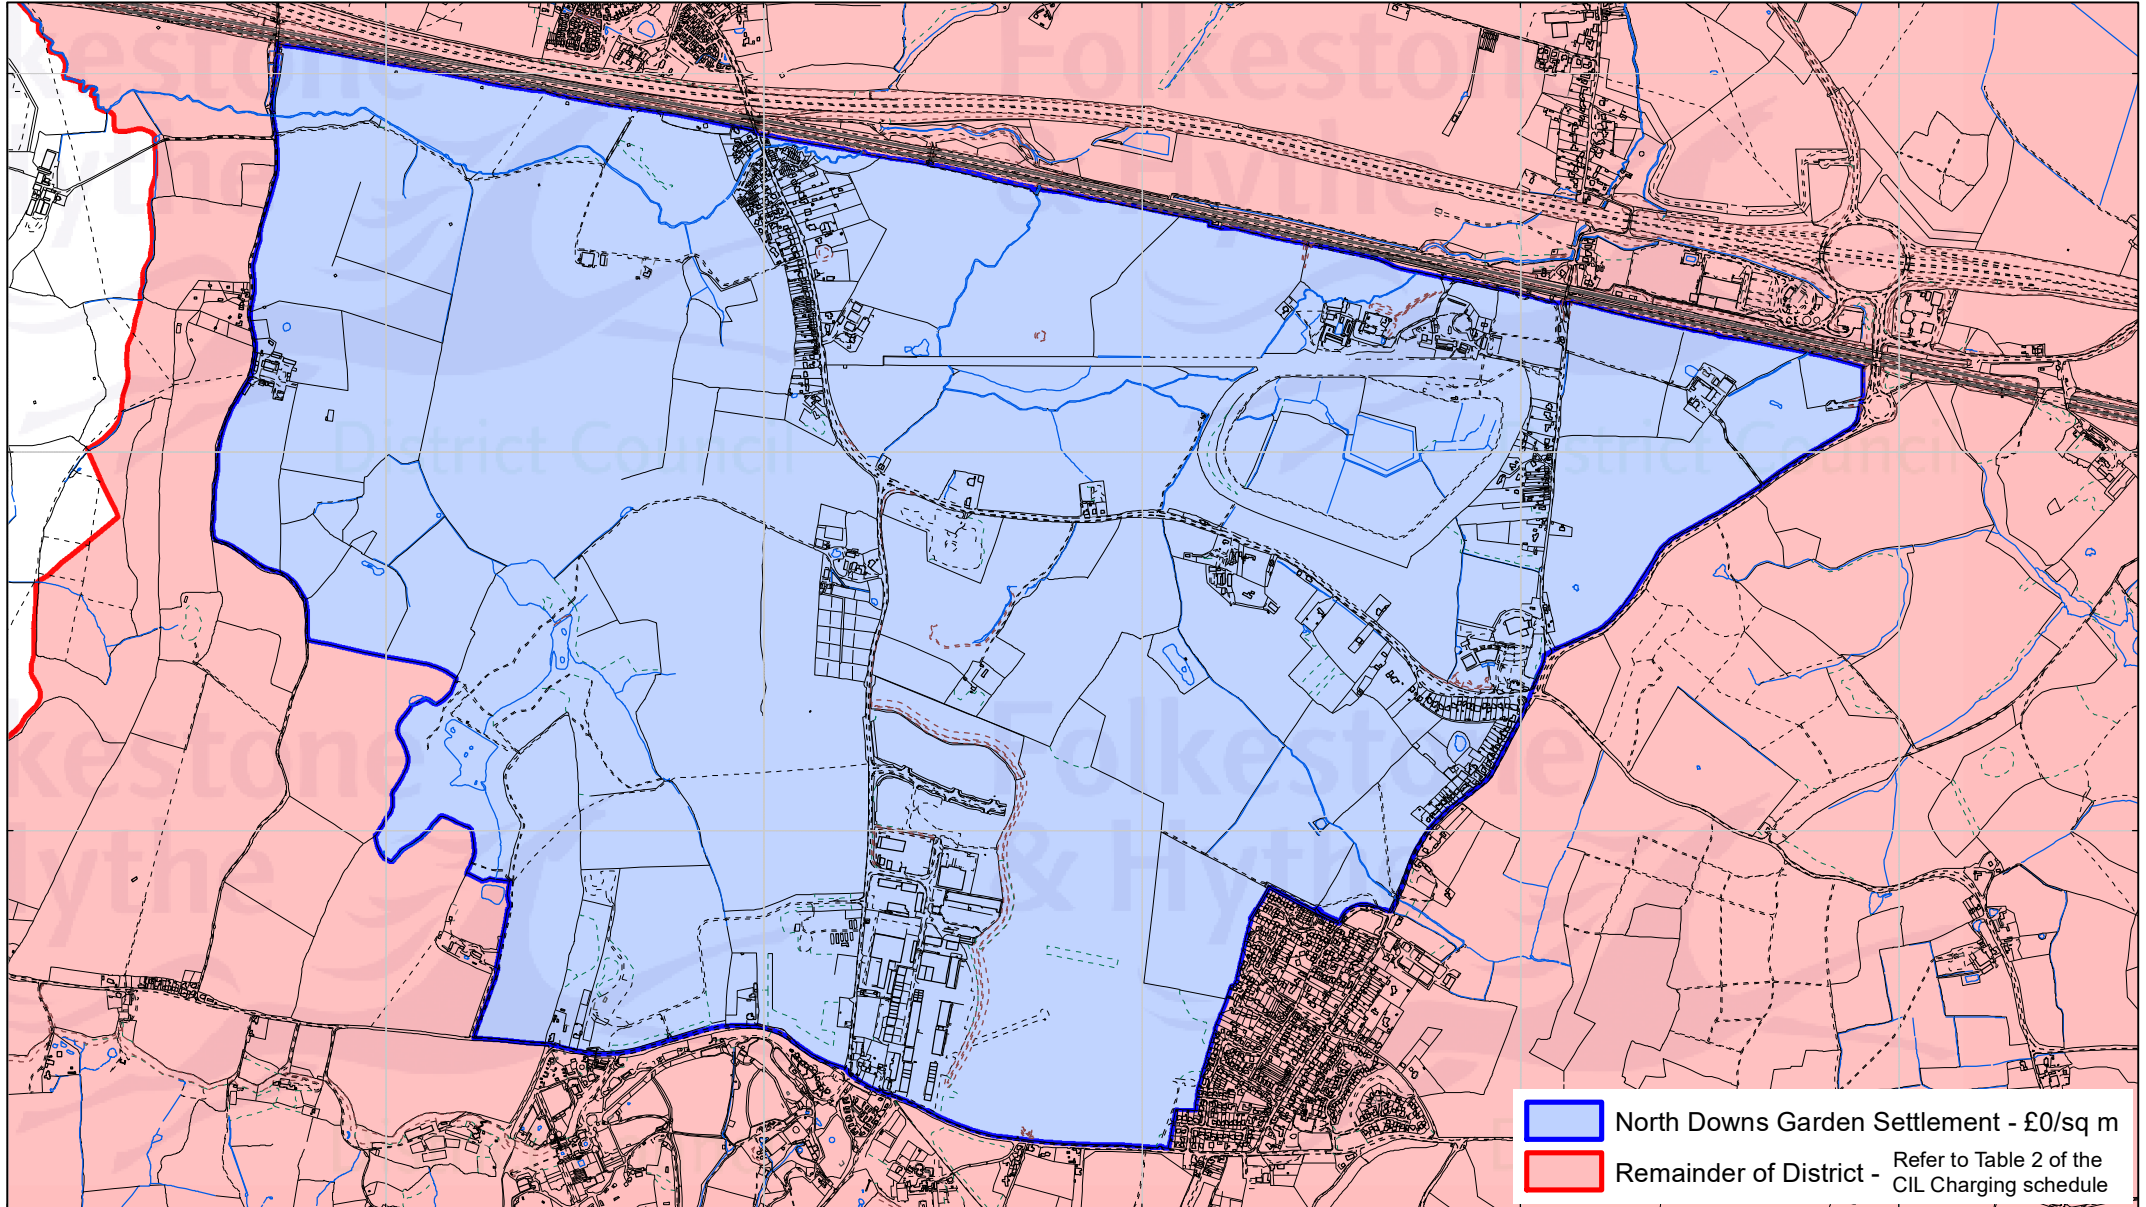

North Downs Garden Settlement (Core Strategy Review Local Plan Policies SS6 to SS9) Retail & Commercial Area

Contains Ordnance Survey data
© Crown copyright and database right
Folkestone & Hythe District Council 100019677 - 2022