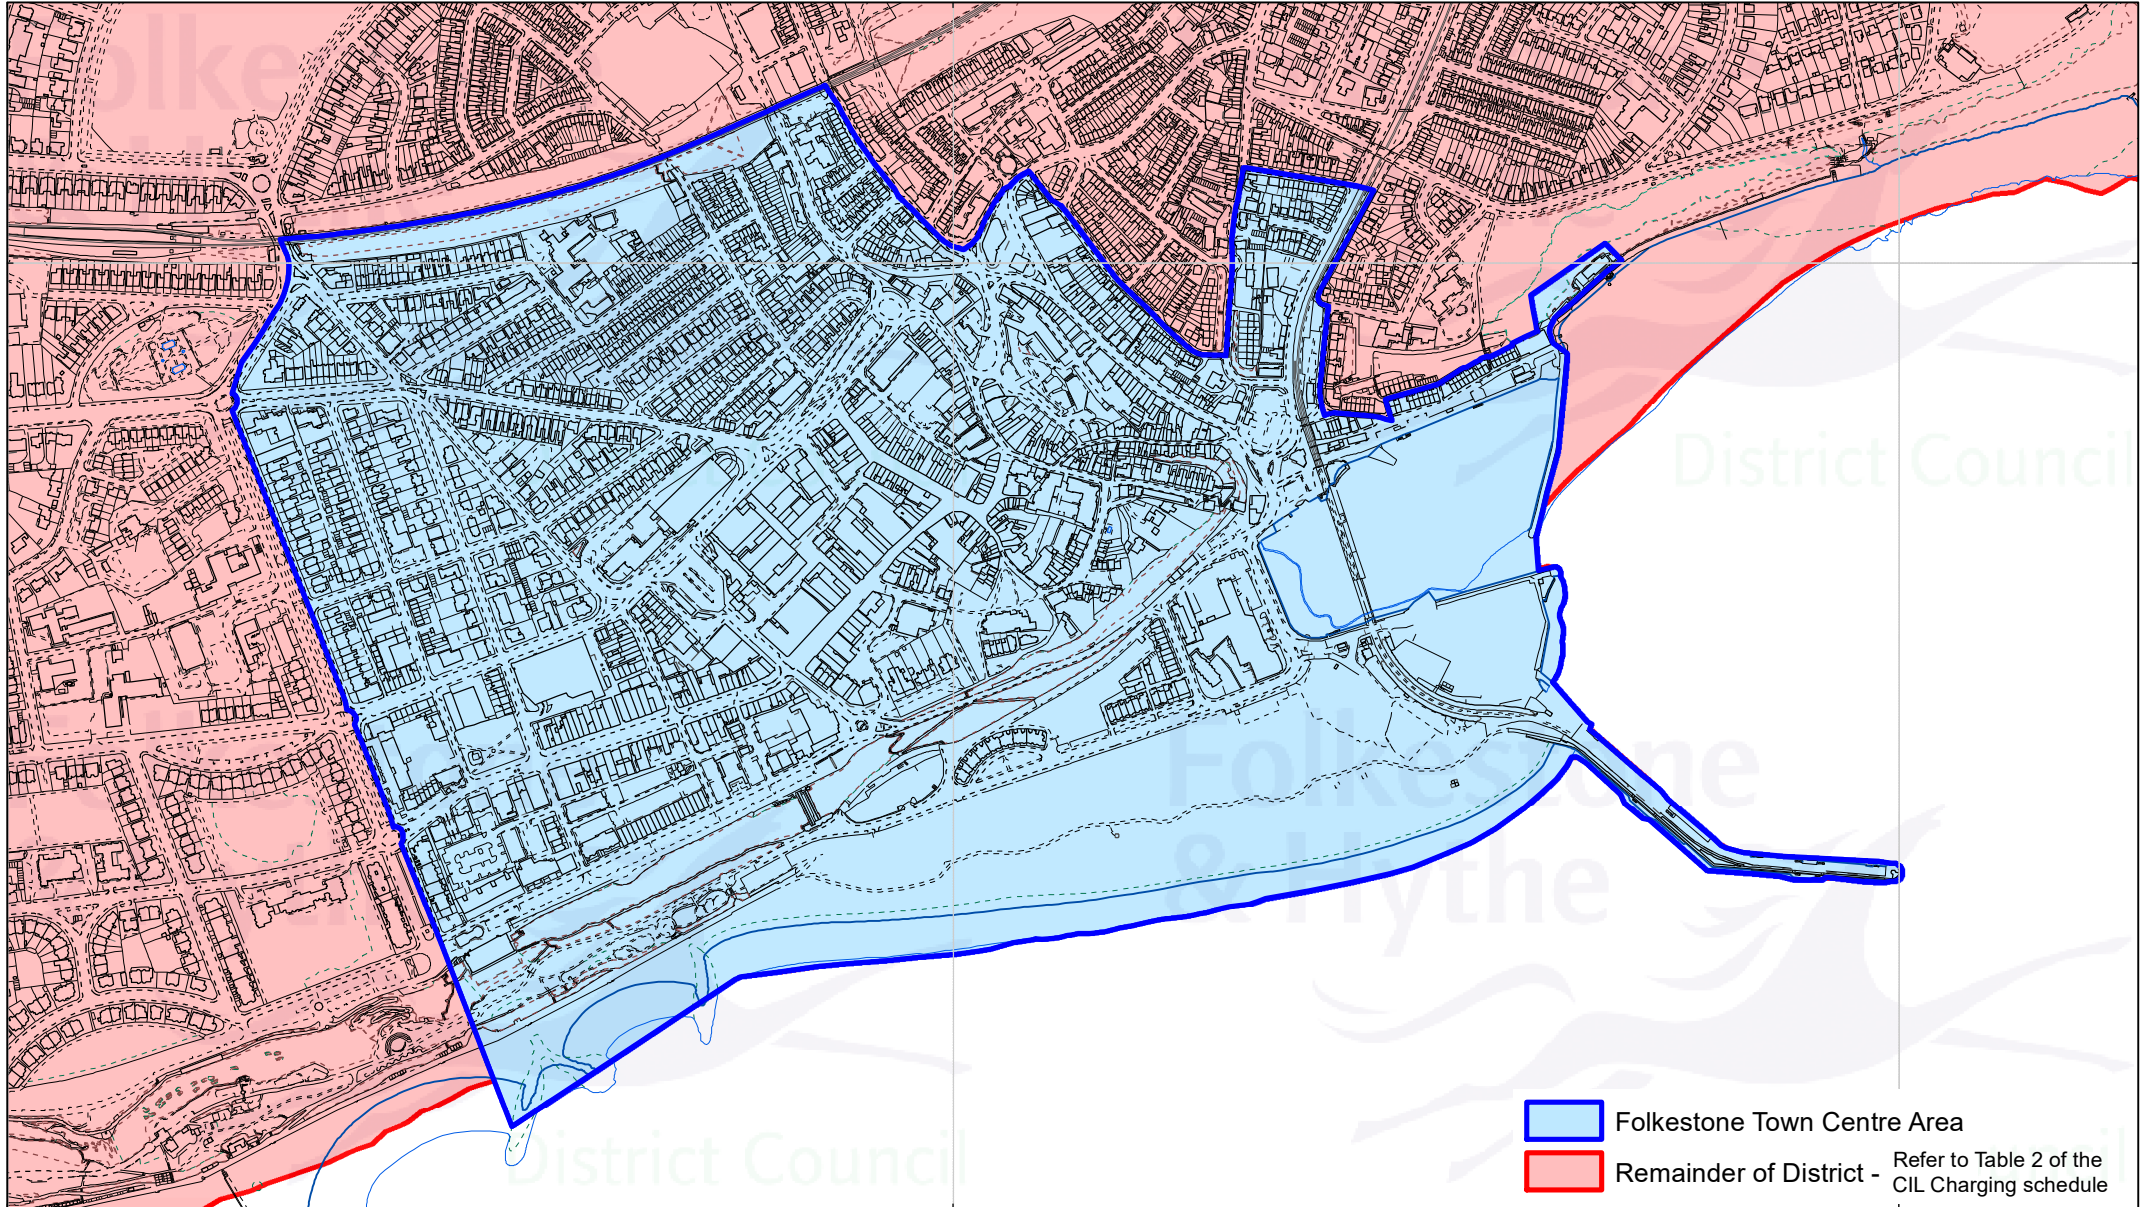

Folkestone Town Centre Retail & Commercial Area

Contains Ordnance Survey data
© Crown copyright and database right
Folkestone & Hythe District Council 100019677 - 2022

Drawn at 1: 8,000 on A4