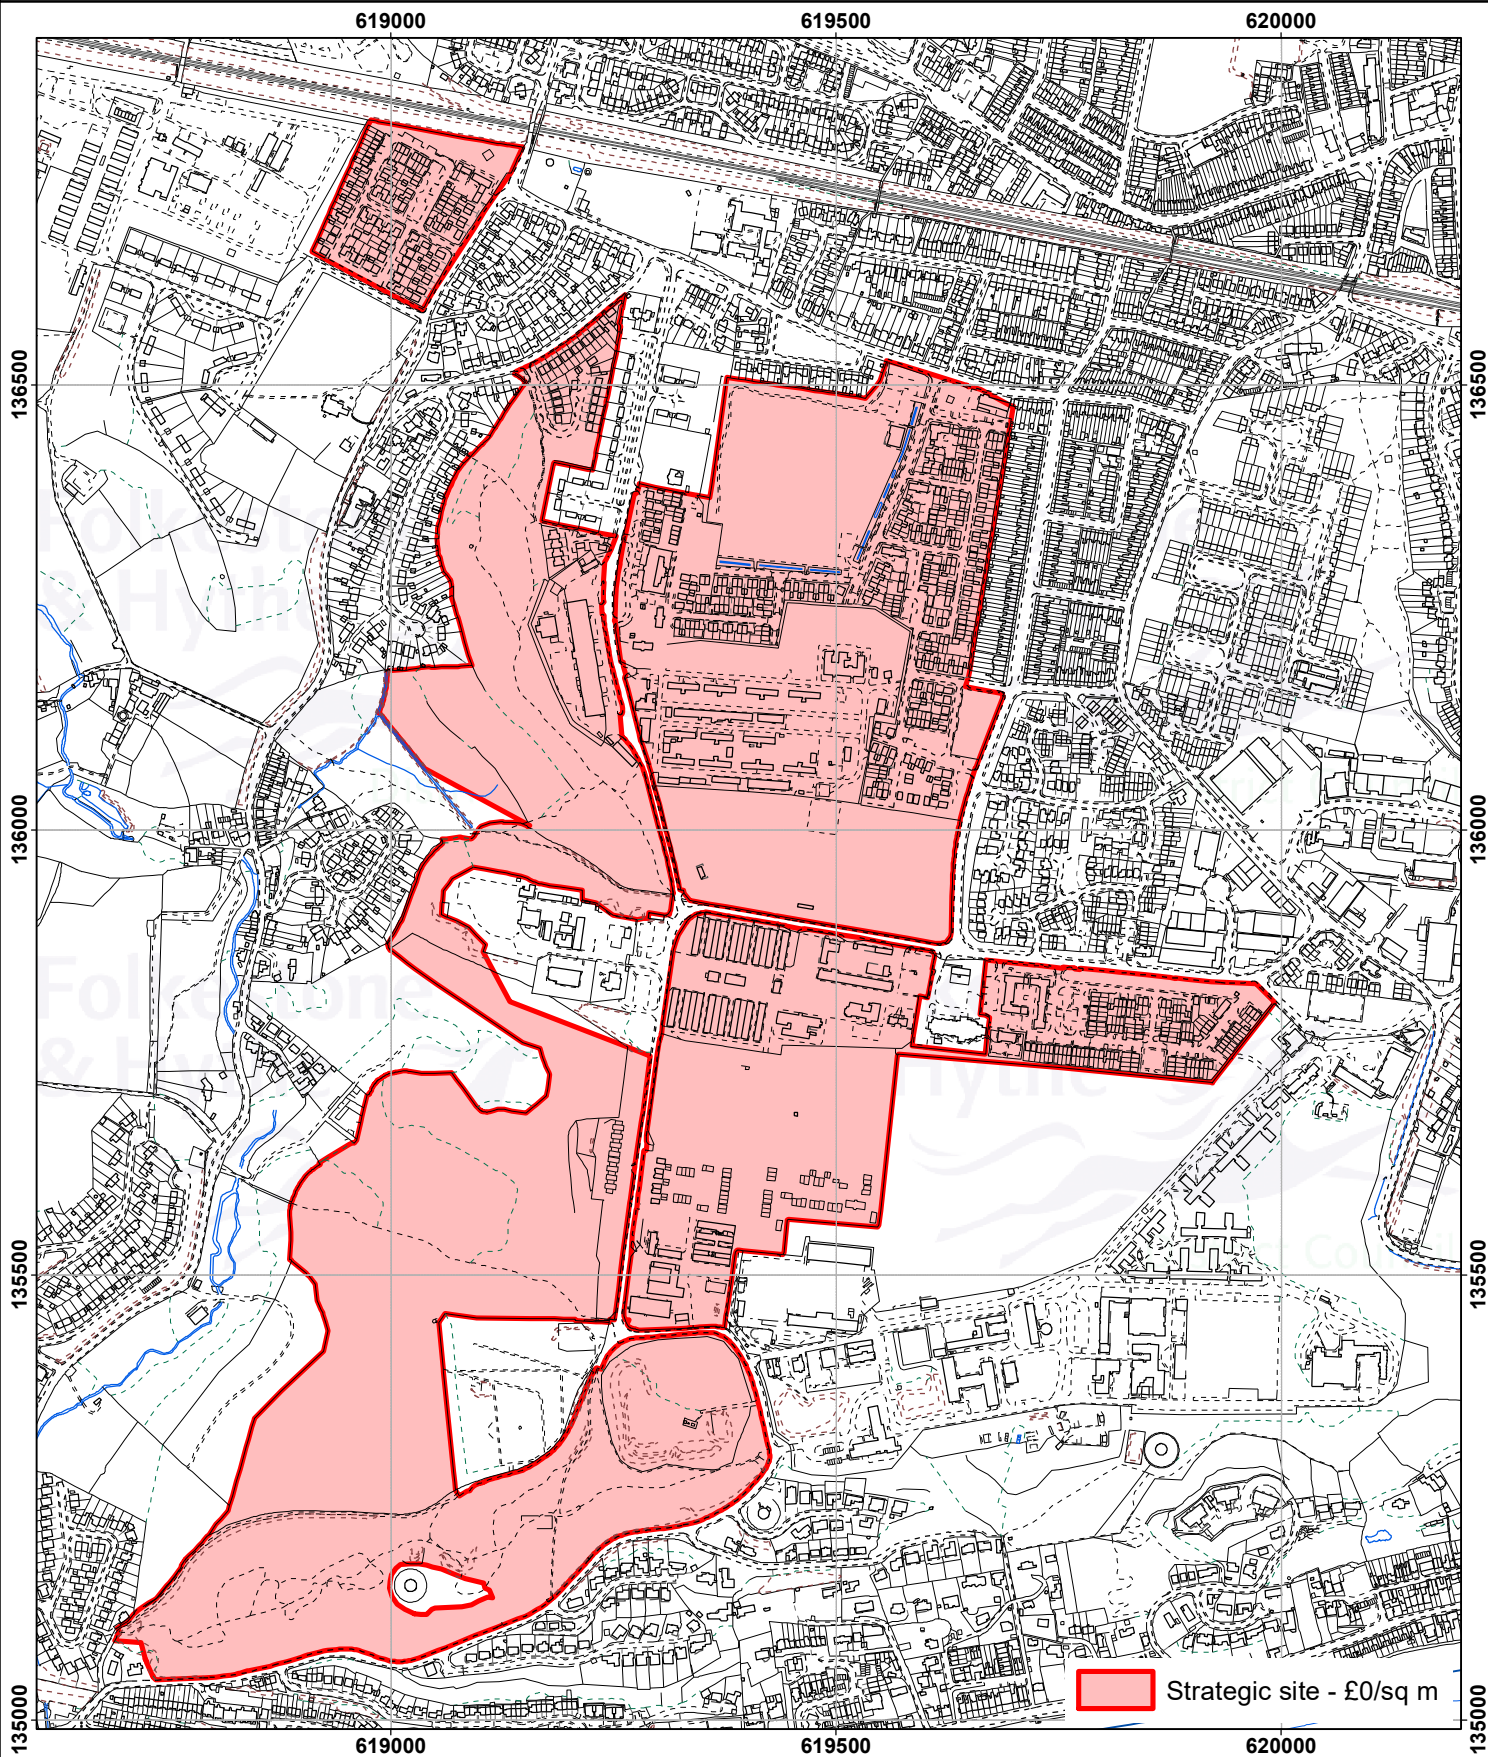

Shorncliffe Garrison (Core Strategy Review Local Plan Policy SS11)

Contains Ordnance Survey data
© Crown copyright and database right
Folkestone & Hythe District Council 100019677 - 2022

0 87.5 175 350 525 700 875
Meters

August 2022

Drawn at 1:8,500 on A4