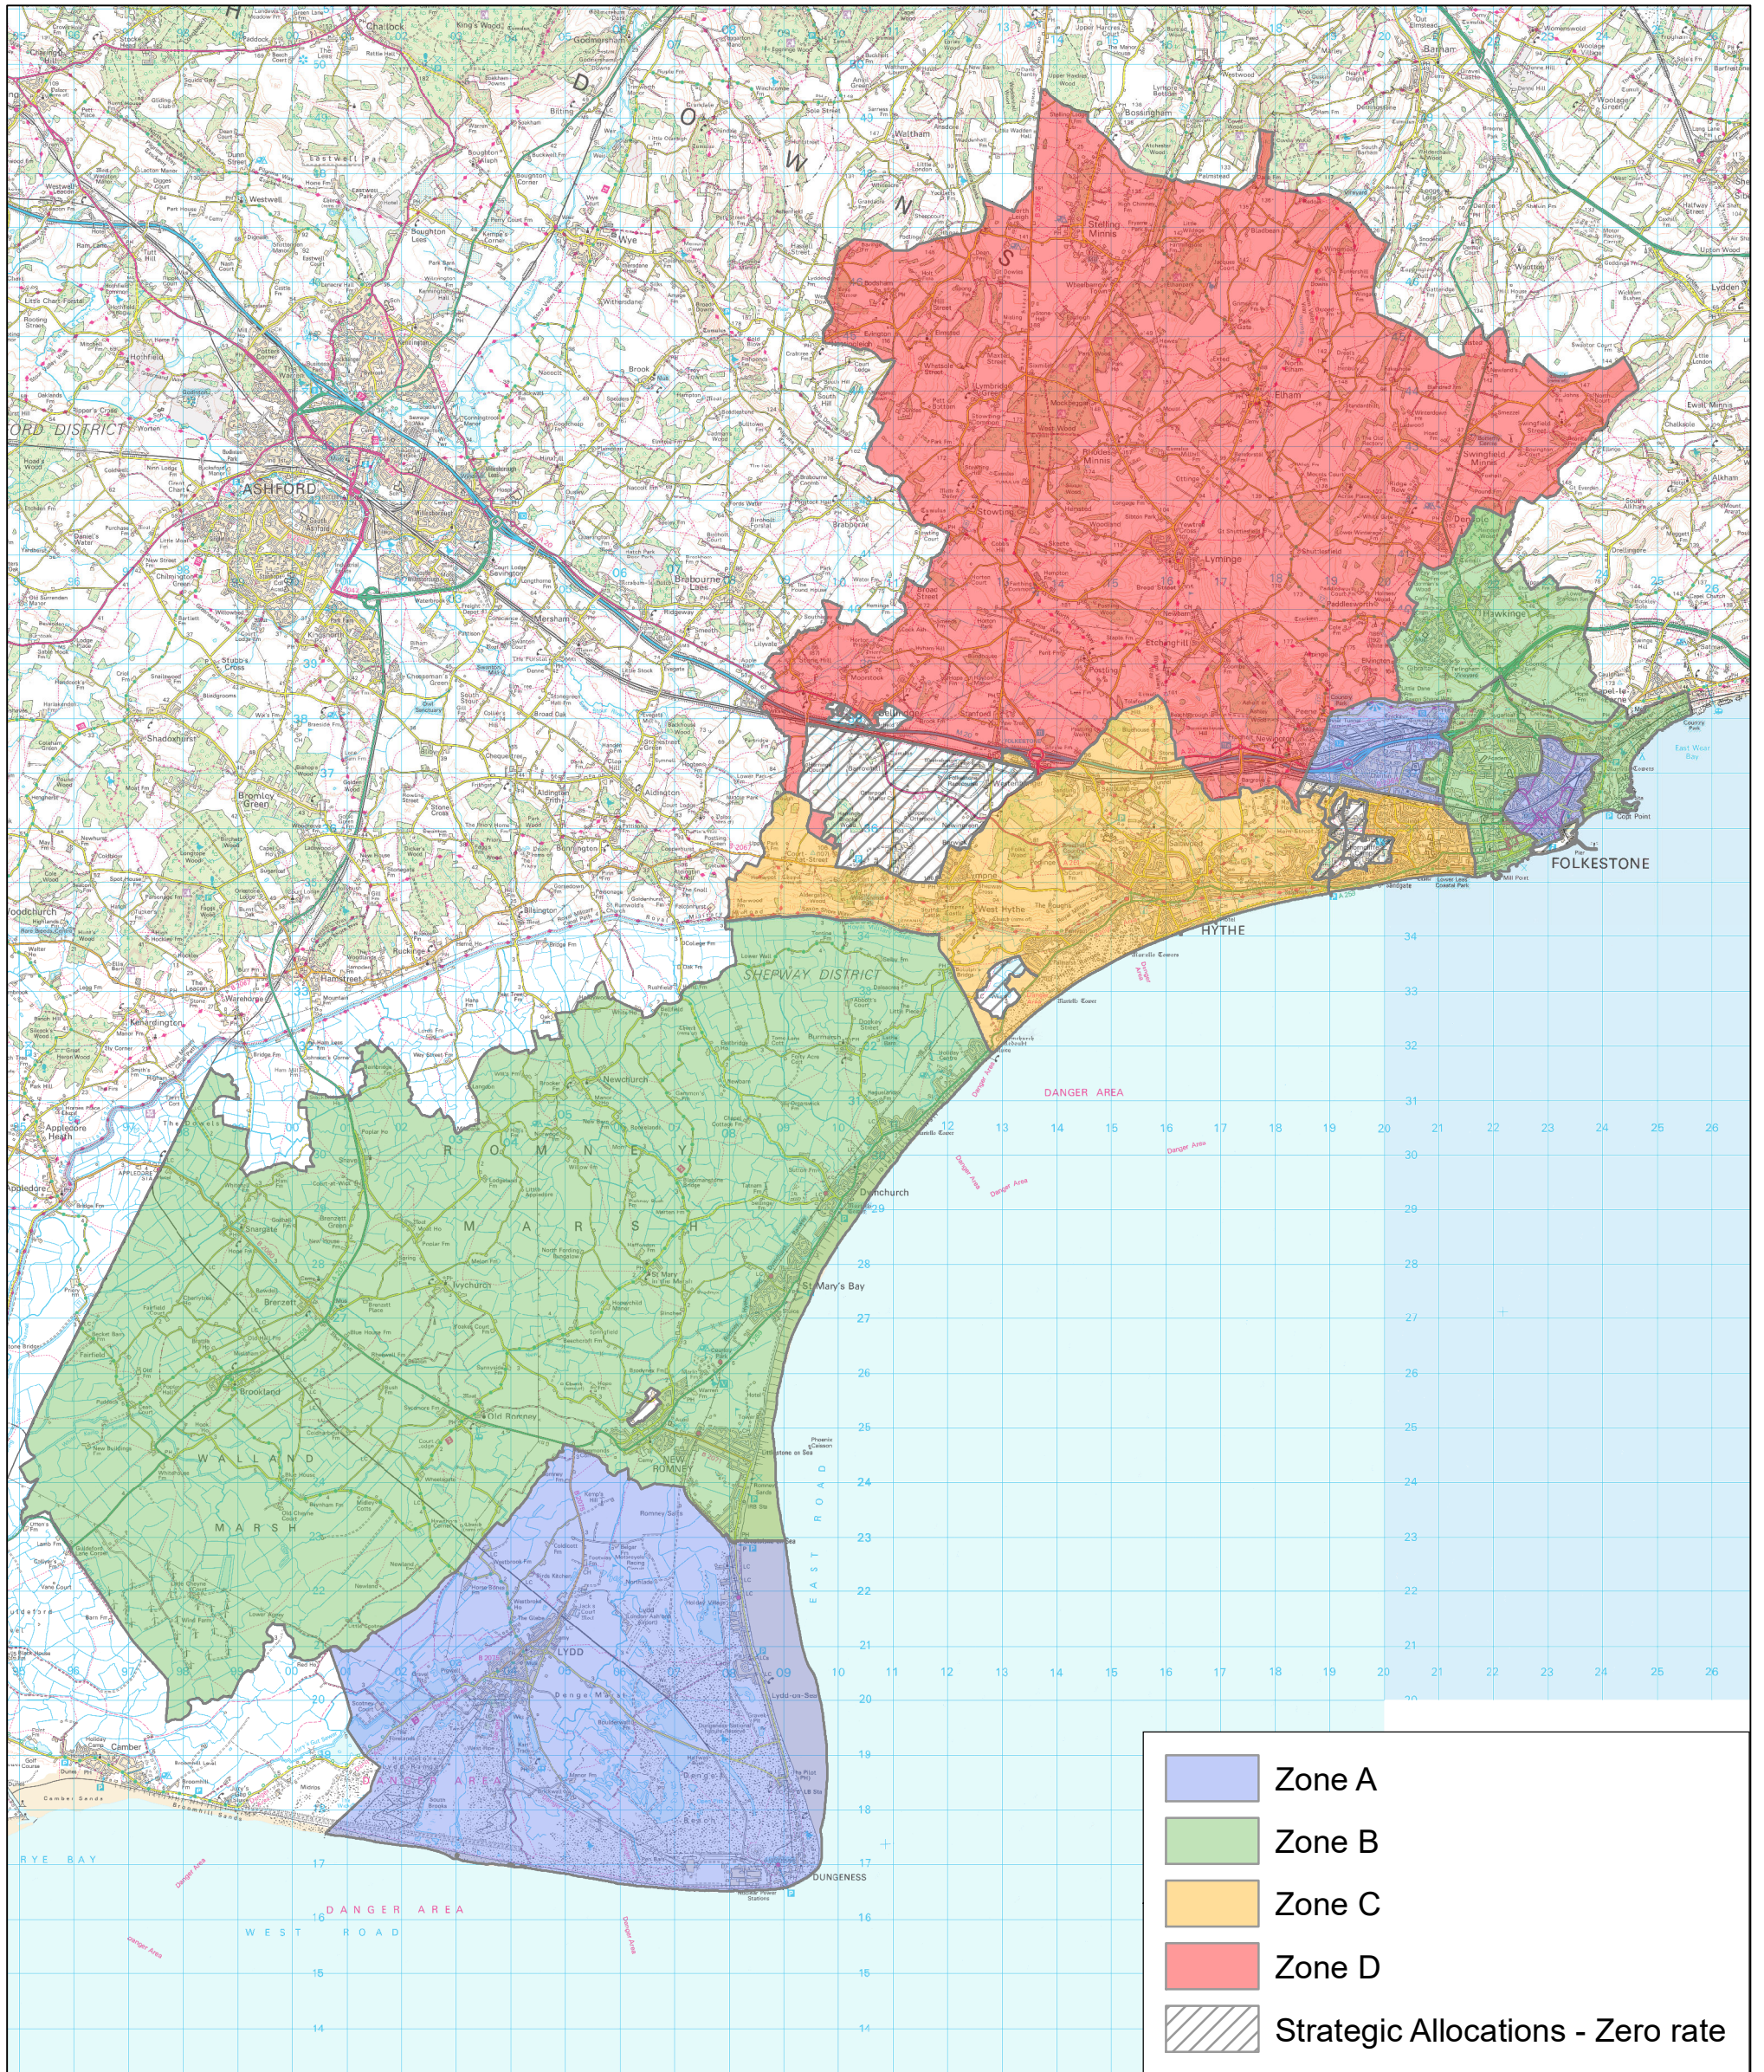

Folkestone and Hythe District CIL Residential Zones

Drawn date:
15 Jun 2022

Drawn by:
Brian Harper

Drawing ref:
FHDC/PPS/JH

Contains Ordnance Survey data
© Crown copyright and database right
Folkestone & Hythe Council 100019677 - 2022

Drawn at 1:120,000 on A3