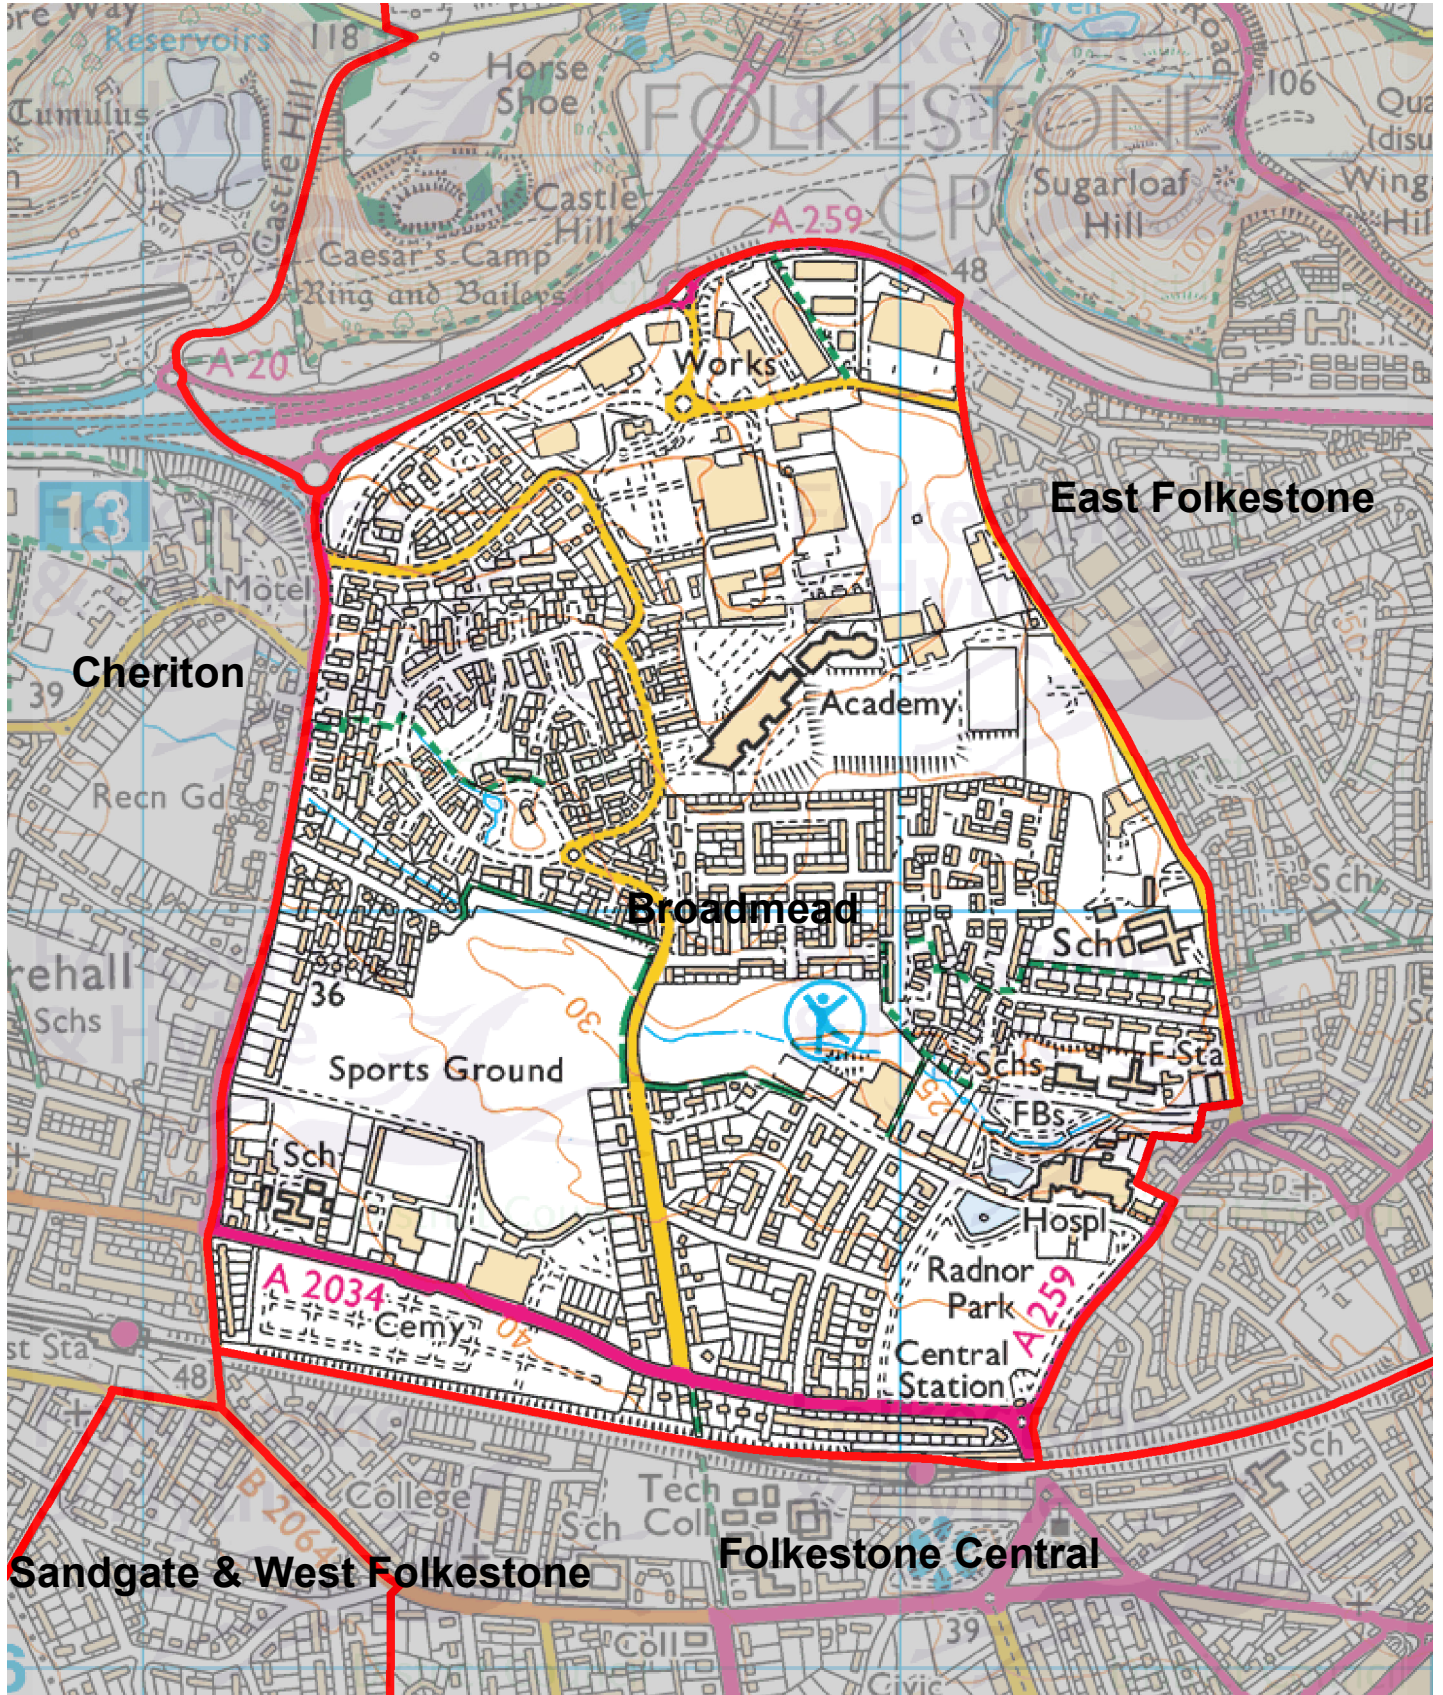

Broadmead Ward

Drawn date:
15 Mar 2022

Drawn by:
A. Gheorghita

Drawing ref:
BM/WARD

Contains Ordnance Survey data
© Crown copyright and database right
Folkestone & Hythe District Council 100019677 - 2022

Drawn at 1:10,000 on A4