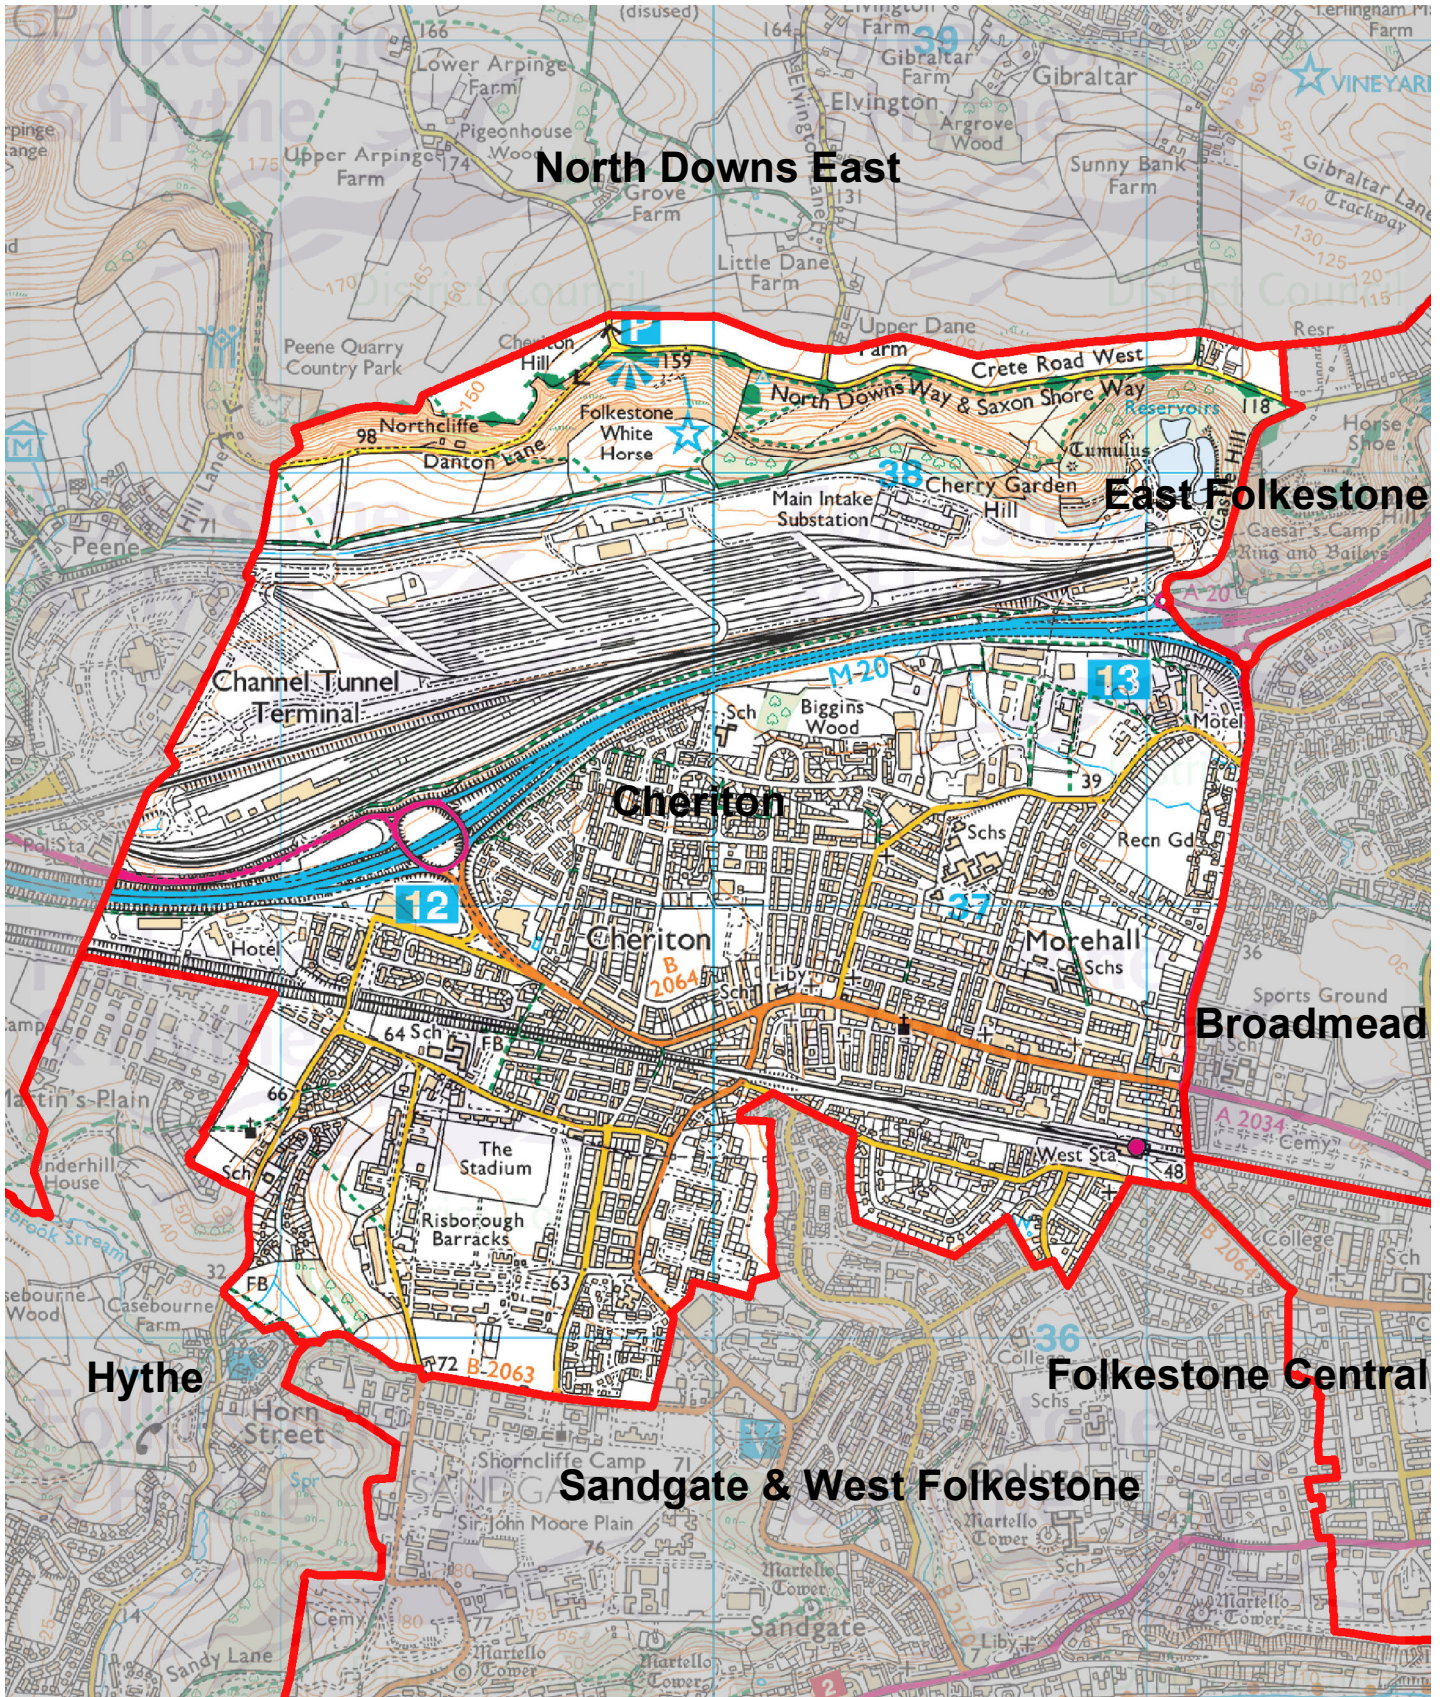

Cheriton Ward

Drawn date:
17 Mar 2022

Drawn by:
A. Gheorghita

Drawing ref:
CH/WARD

Contains Ordnance Survey data
© Crown copyright and database right
Folkestone & Hythe District Council 100019677 - 2022

Drawn at 1:17,500 on A4