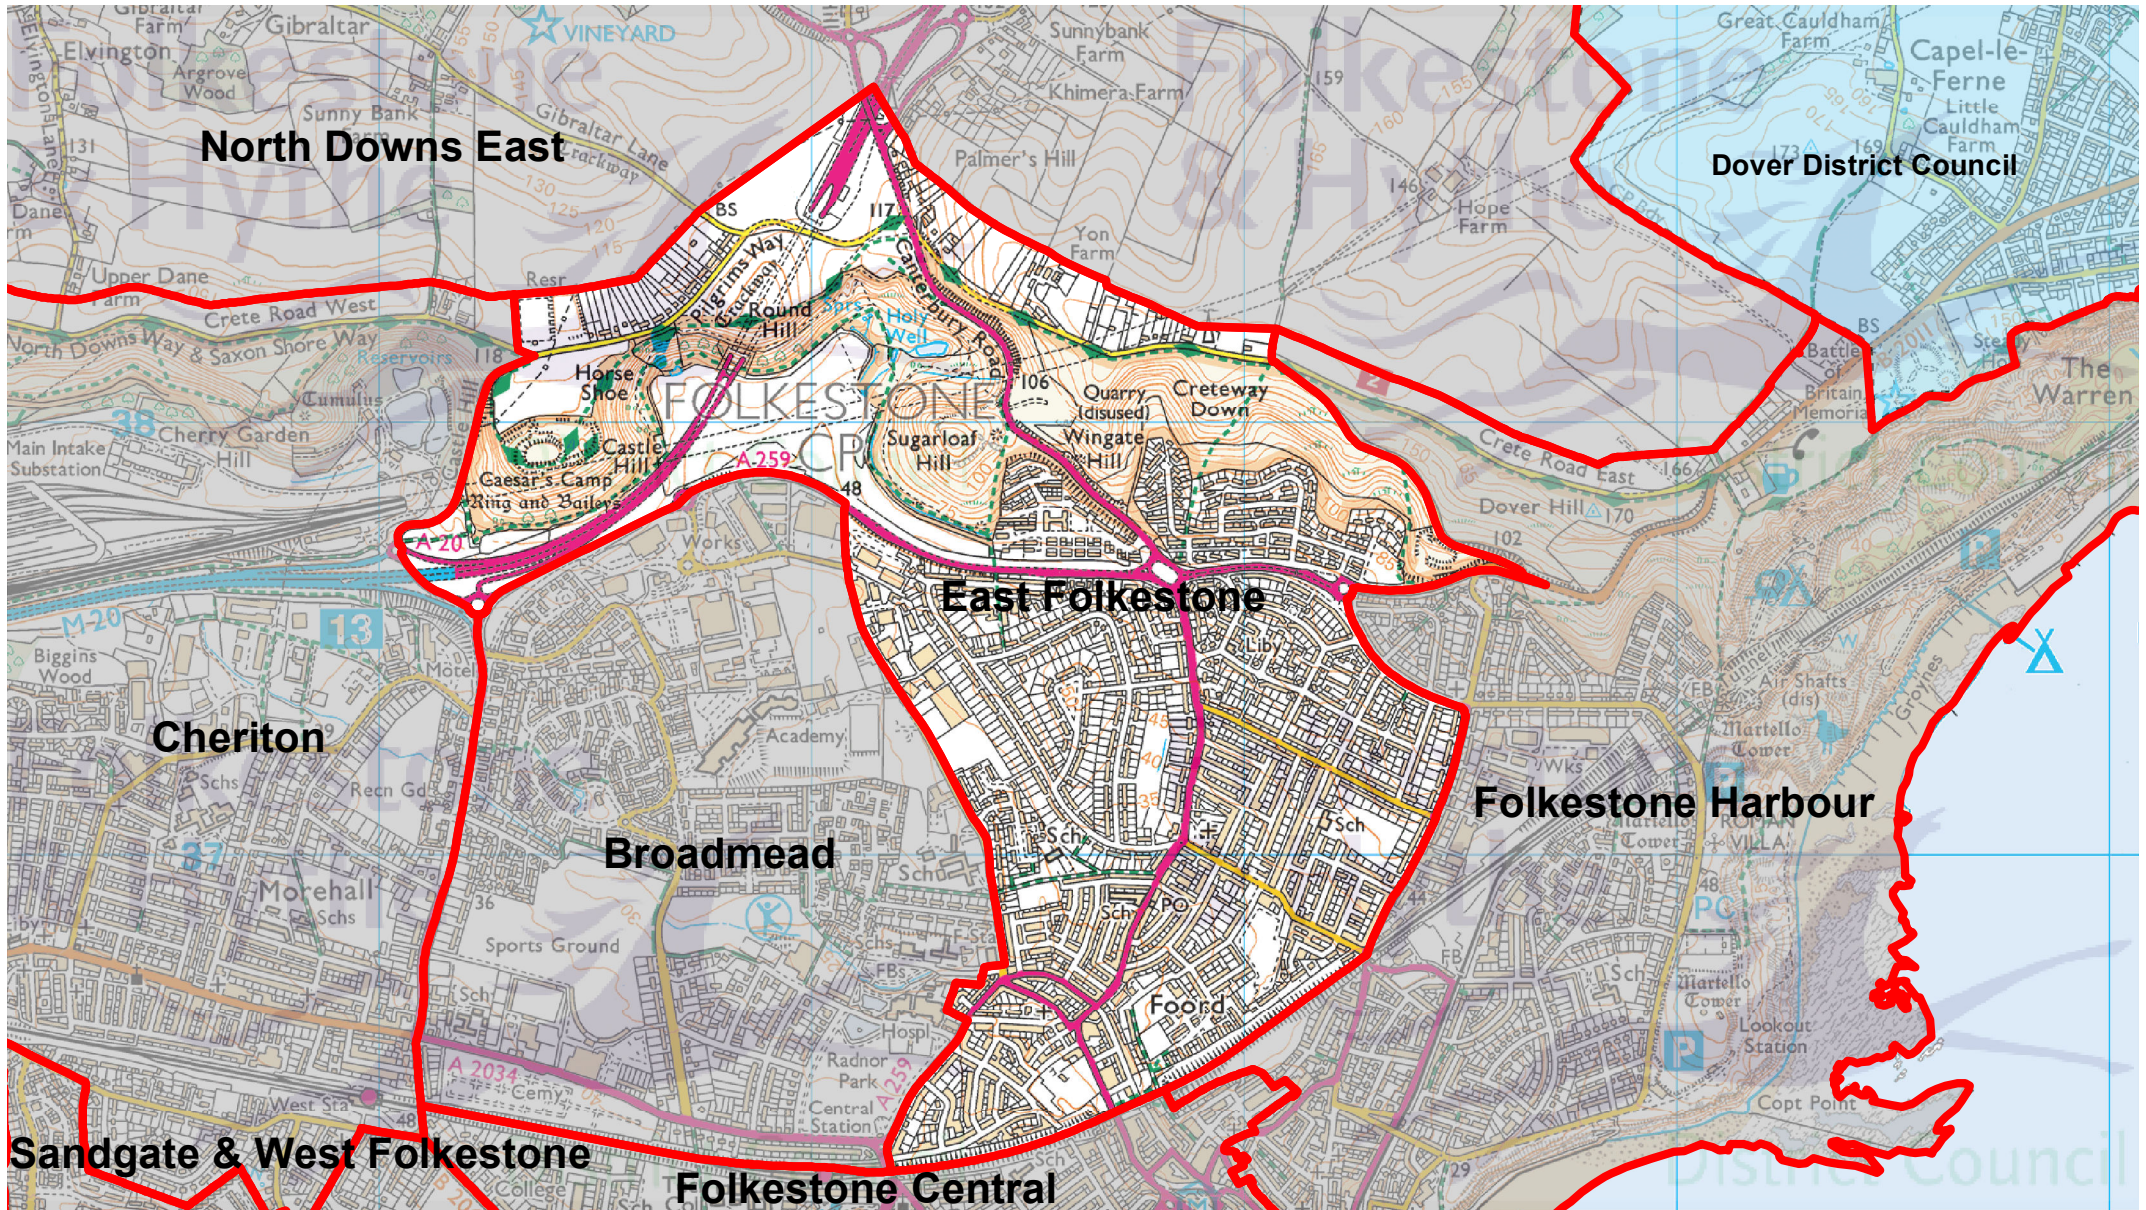

East Folkestone Ward

Drawn date:
17 Mar 2022

Drawn by:
A. Gheorghita

Drawing ref:
EF/WARD

Contains Ordnance Survey data
© Crown copyright and database right
Folkestone & Hythe District Council 100019677 - 2022

N
Drawn at 1: 17,500 on A4