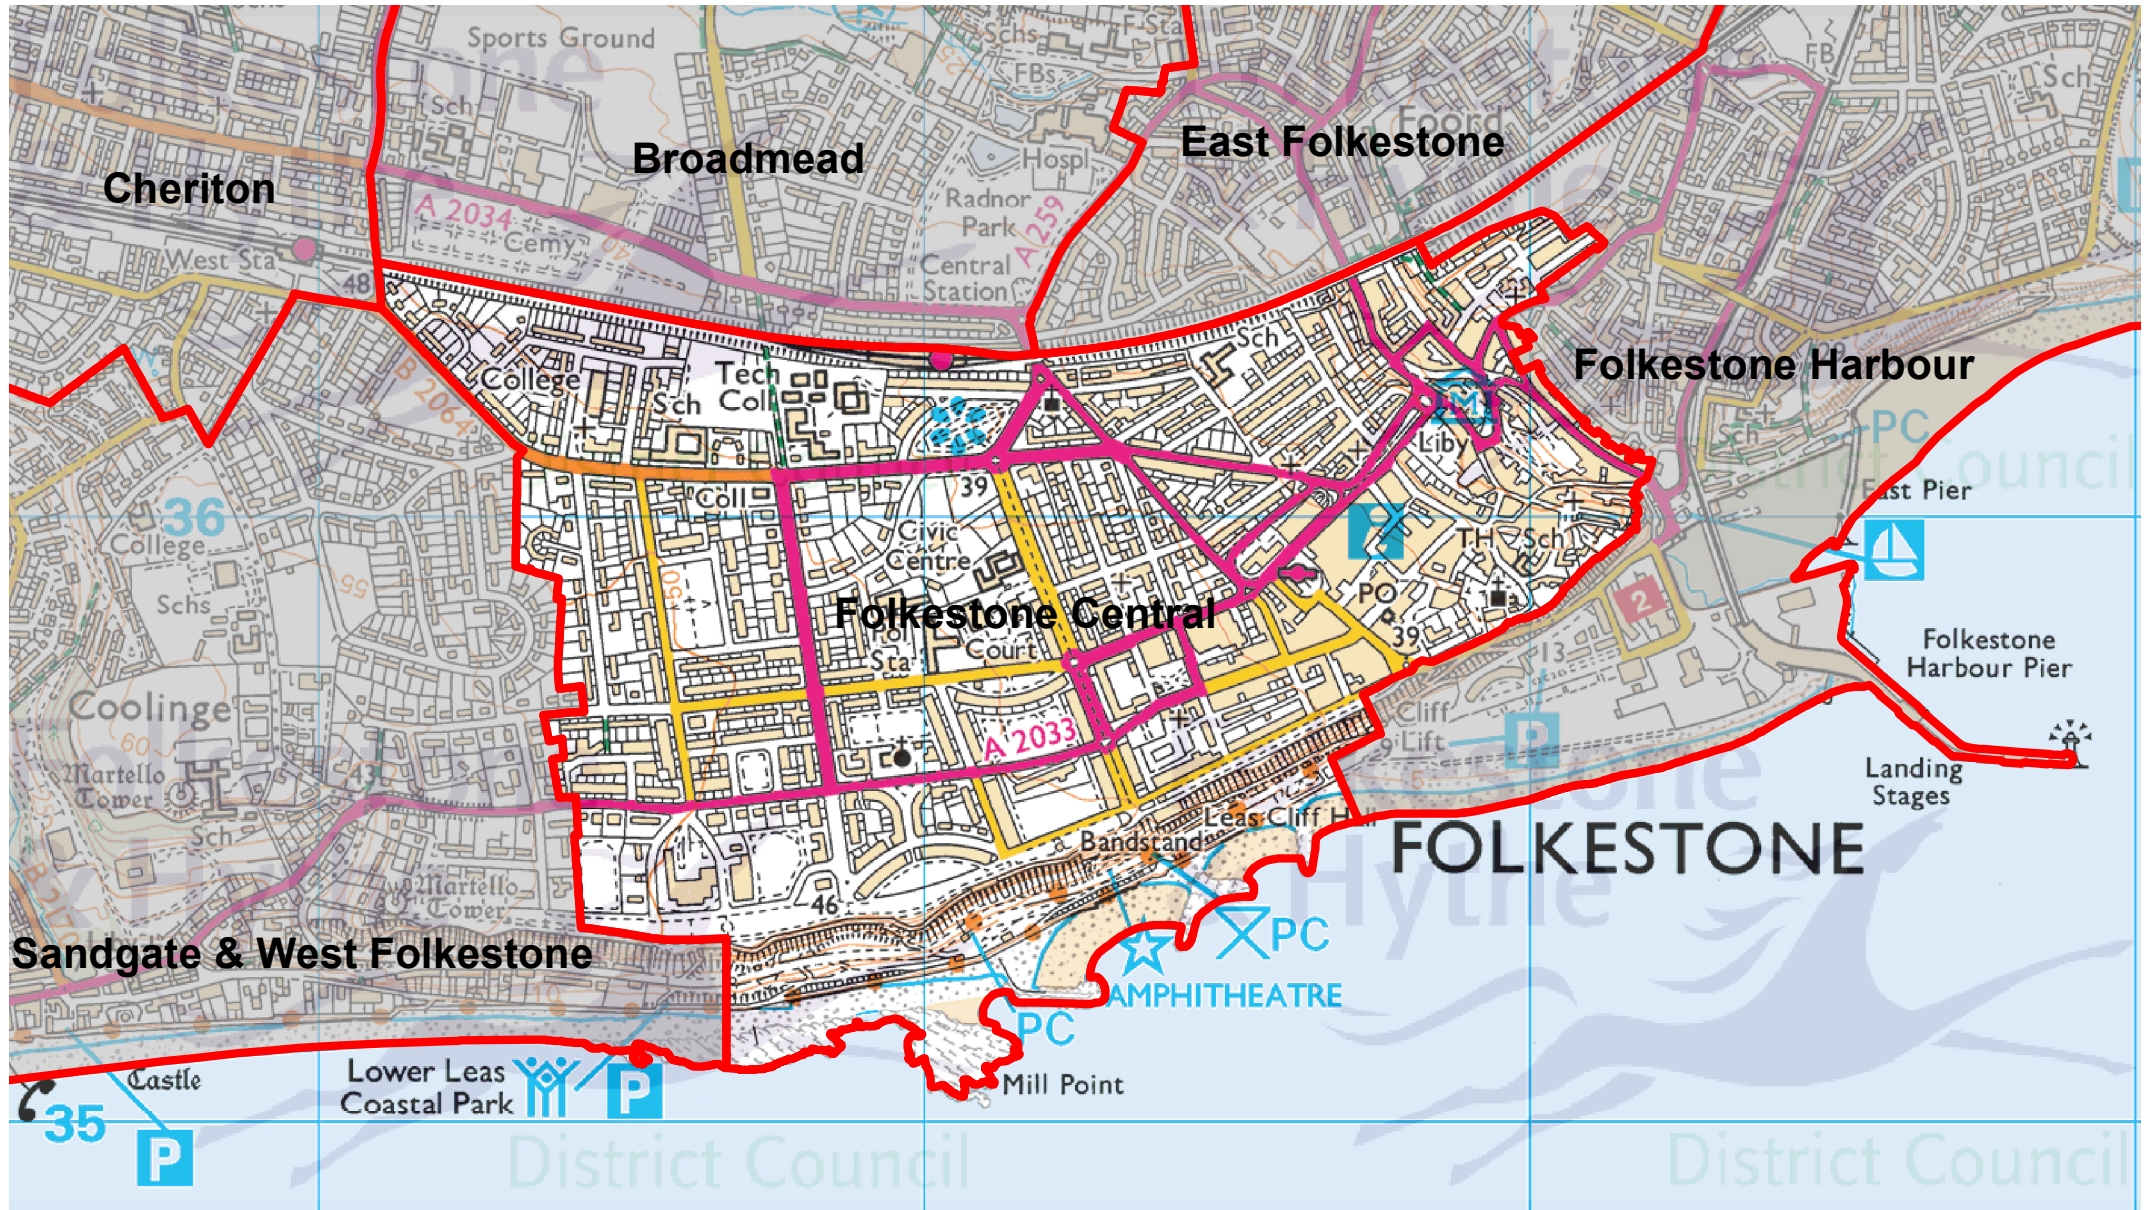

Folkestone Central Ward

Drawn date:
15 Mar 2022

Drawn by:
A. Gheorghita

Drawing ref:
FC/WARD

Contains Ordnance Survey data
© Crown copyright and database right
Folkestone & Hythe District Council 100019677 - 2022