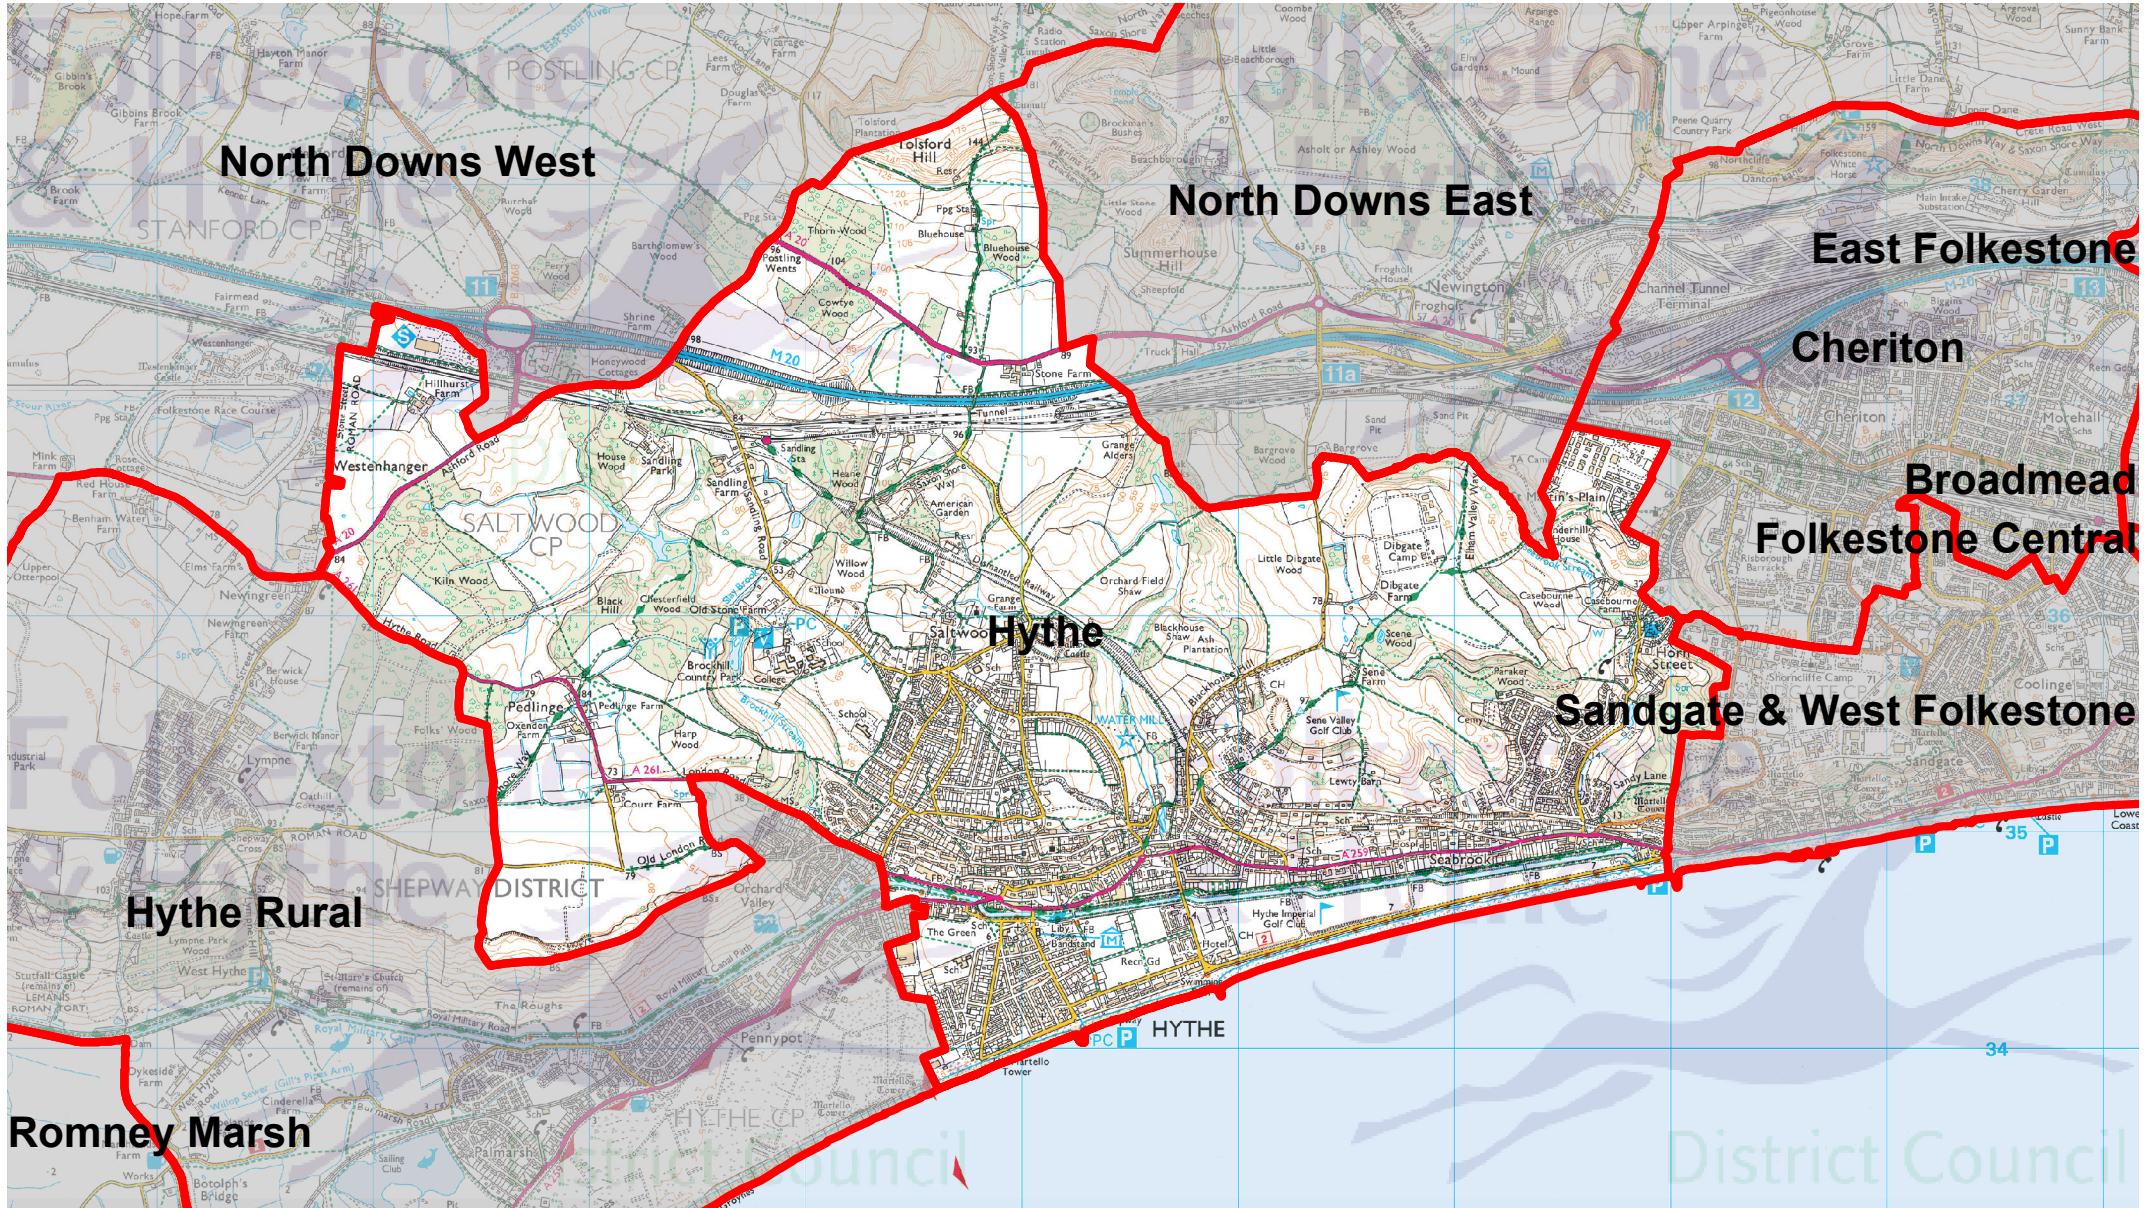

# Hythe Ward

Drawn date:  
15 Mar 2022

Drawn by:  
A. Gheorghita

Drawing ref:  
HY/WARD

Contains Ordnance Survey data  
© Crown copyright and database right  
Folkestone & Hythe District Council 100019677 - 2022

Drawn at 1:35,000 on A4