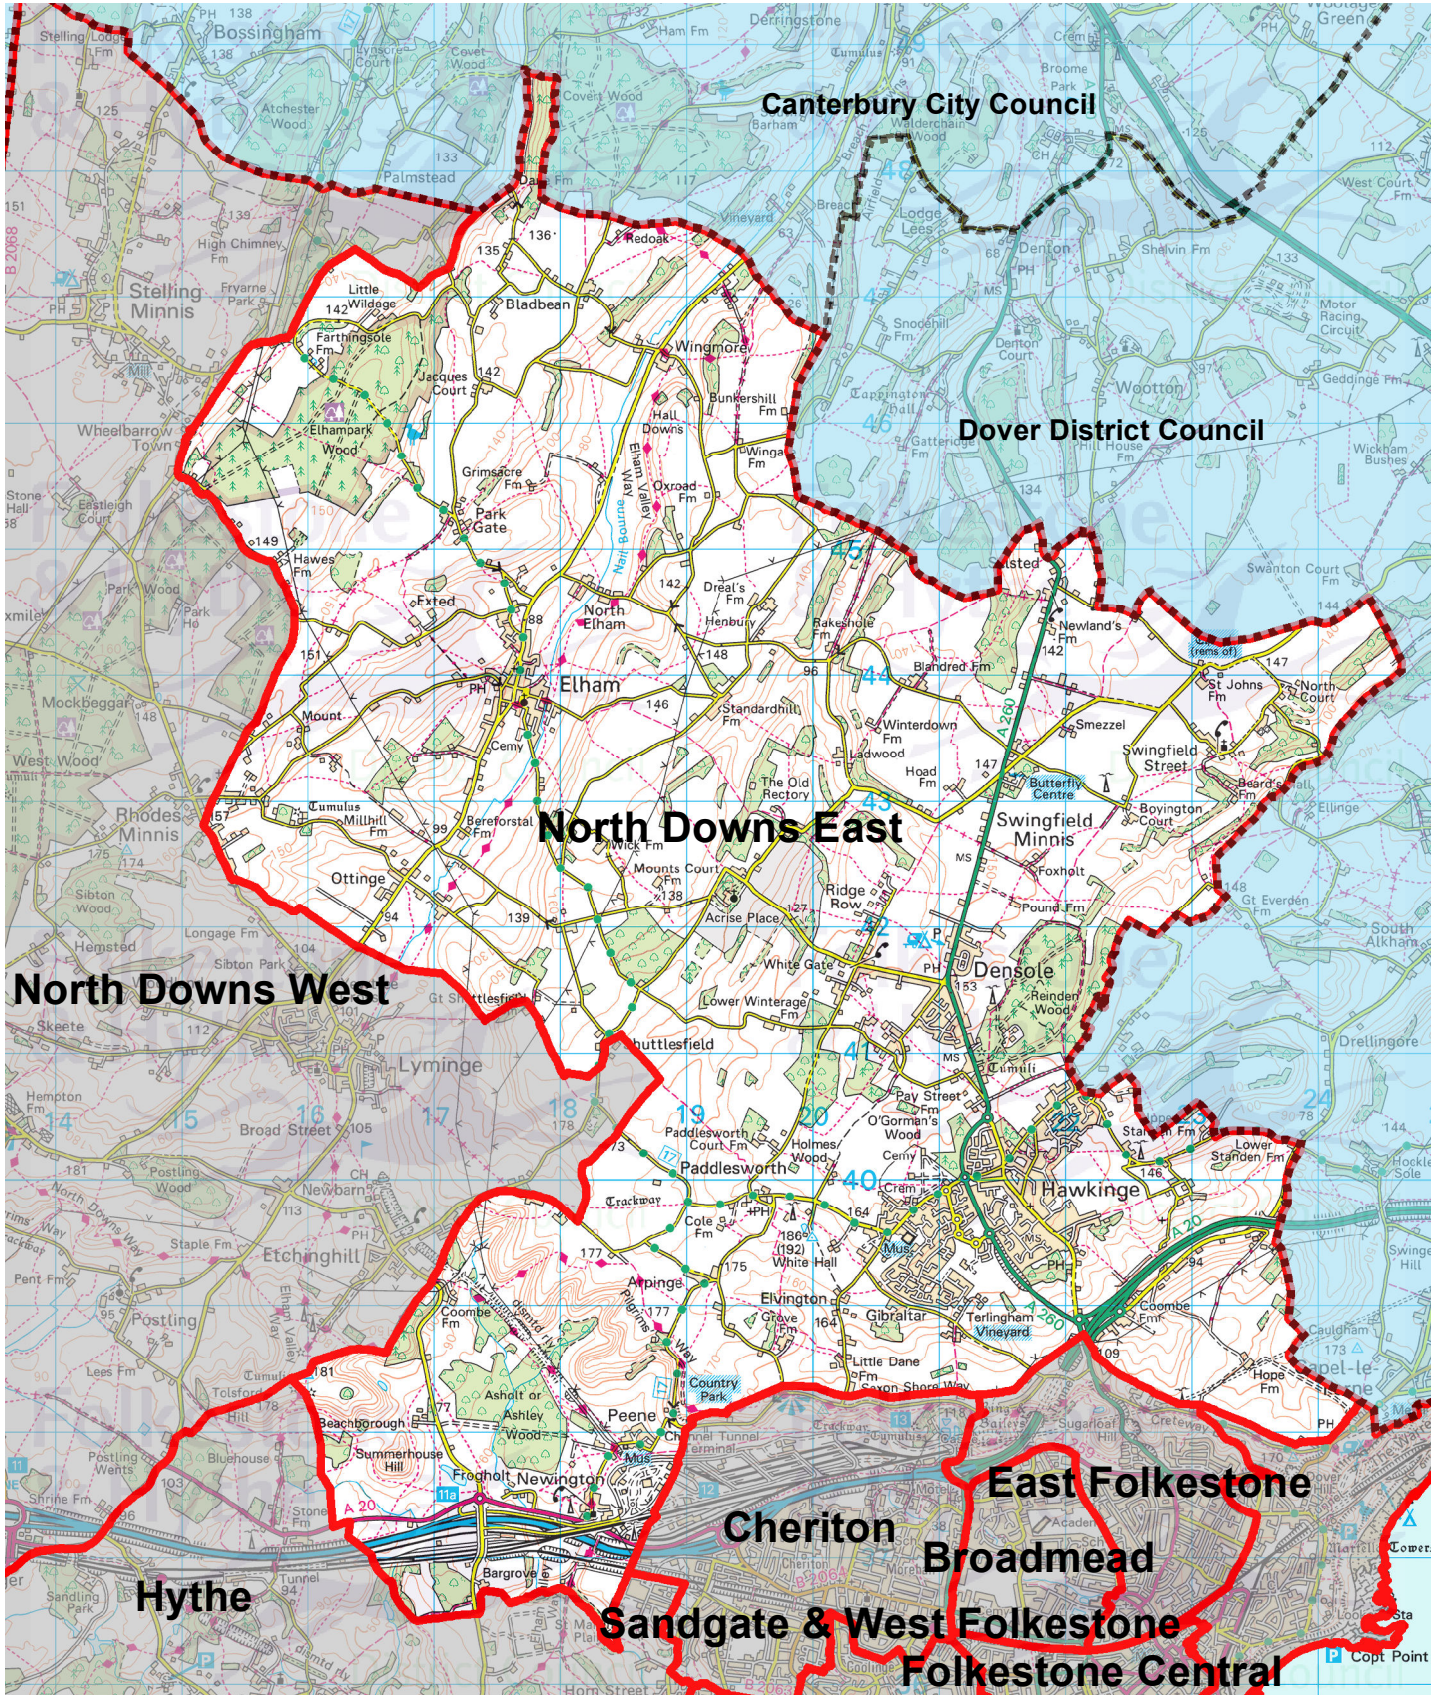

North Downs East Ward

Drawn date:
17 Mar 2022

Drawn by:
A. Gheorghita

Drawing ref:
NDE/WARD

Contains Ordnance Survey data
© Crown copyright and database right
Folkestone & Hythe District Council 100019677 - 2022

Drawn at 1:60,000 on A4