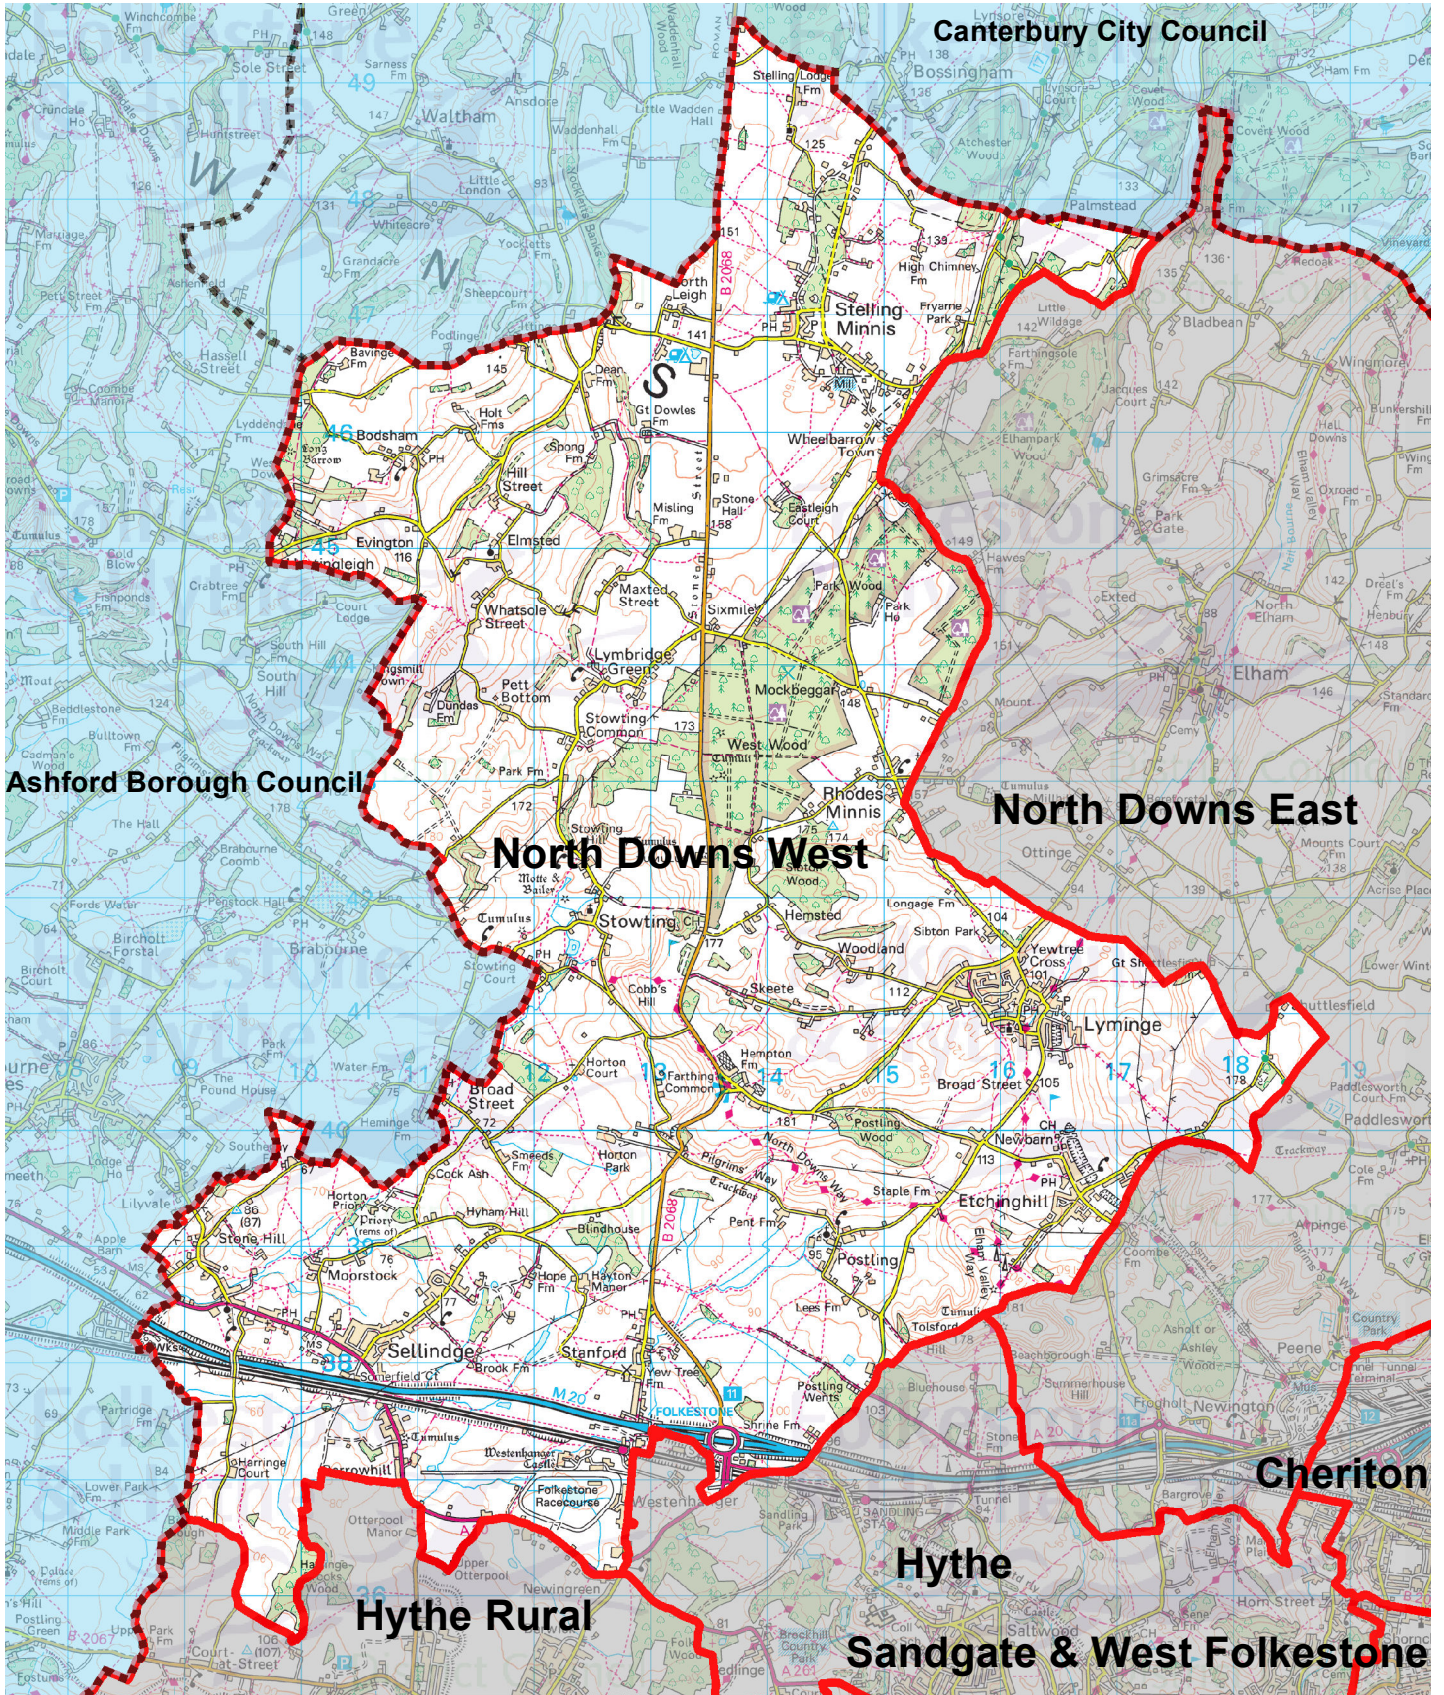

North Downs West Ward

Drawn date:
17 Mar 2022

Drawn by:
A. Gheorghita

Drawing ref.
NDW/WARD

Contains Ordnance Survey data
© Crown copyright and database right
Folkestone & Hythe District Council 100019677 - 2022

Drawn at 1:65,000 on A4