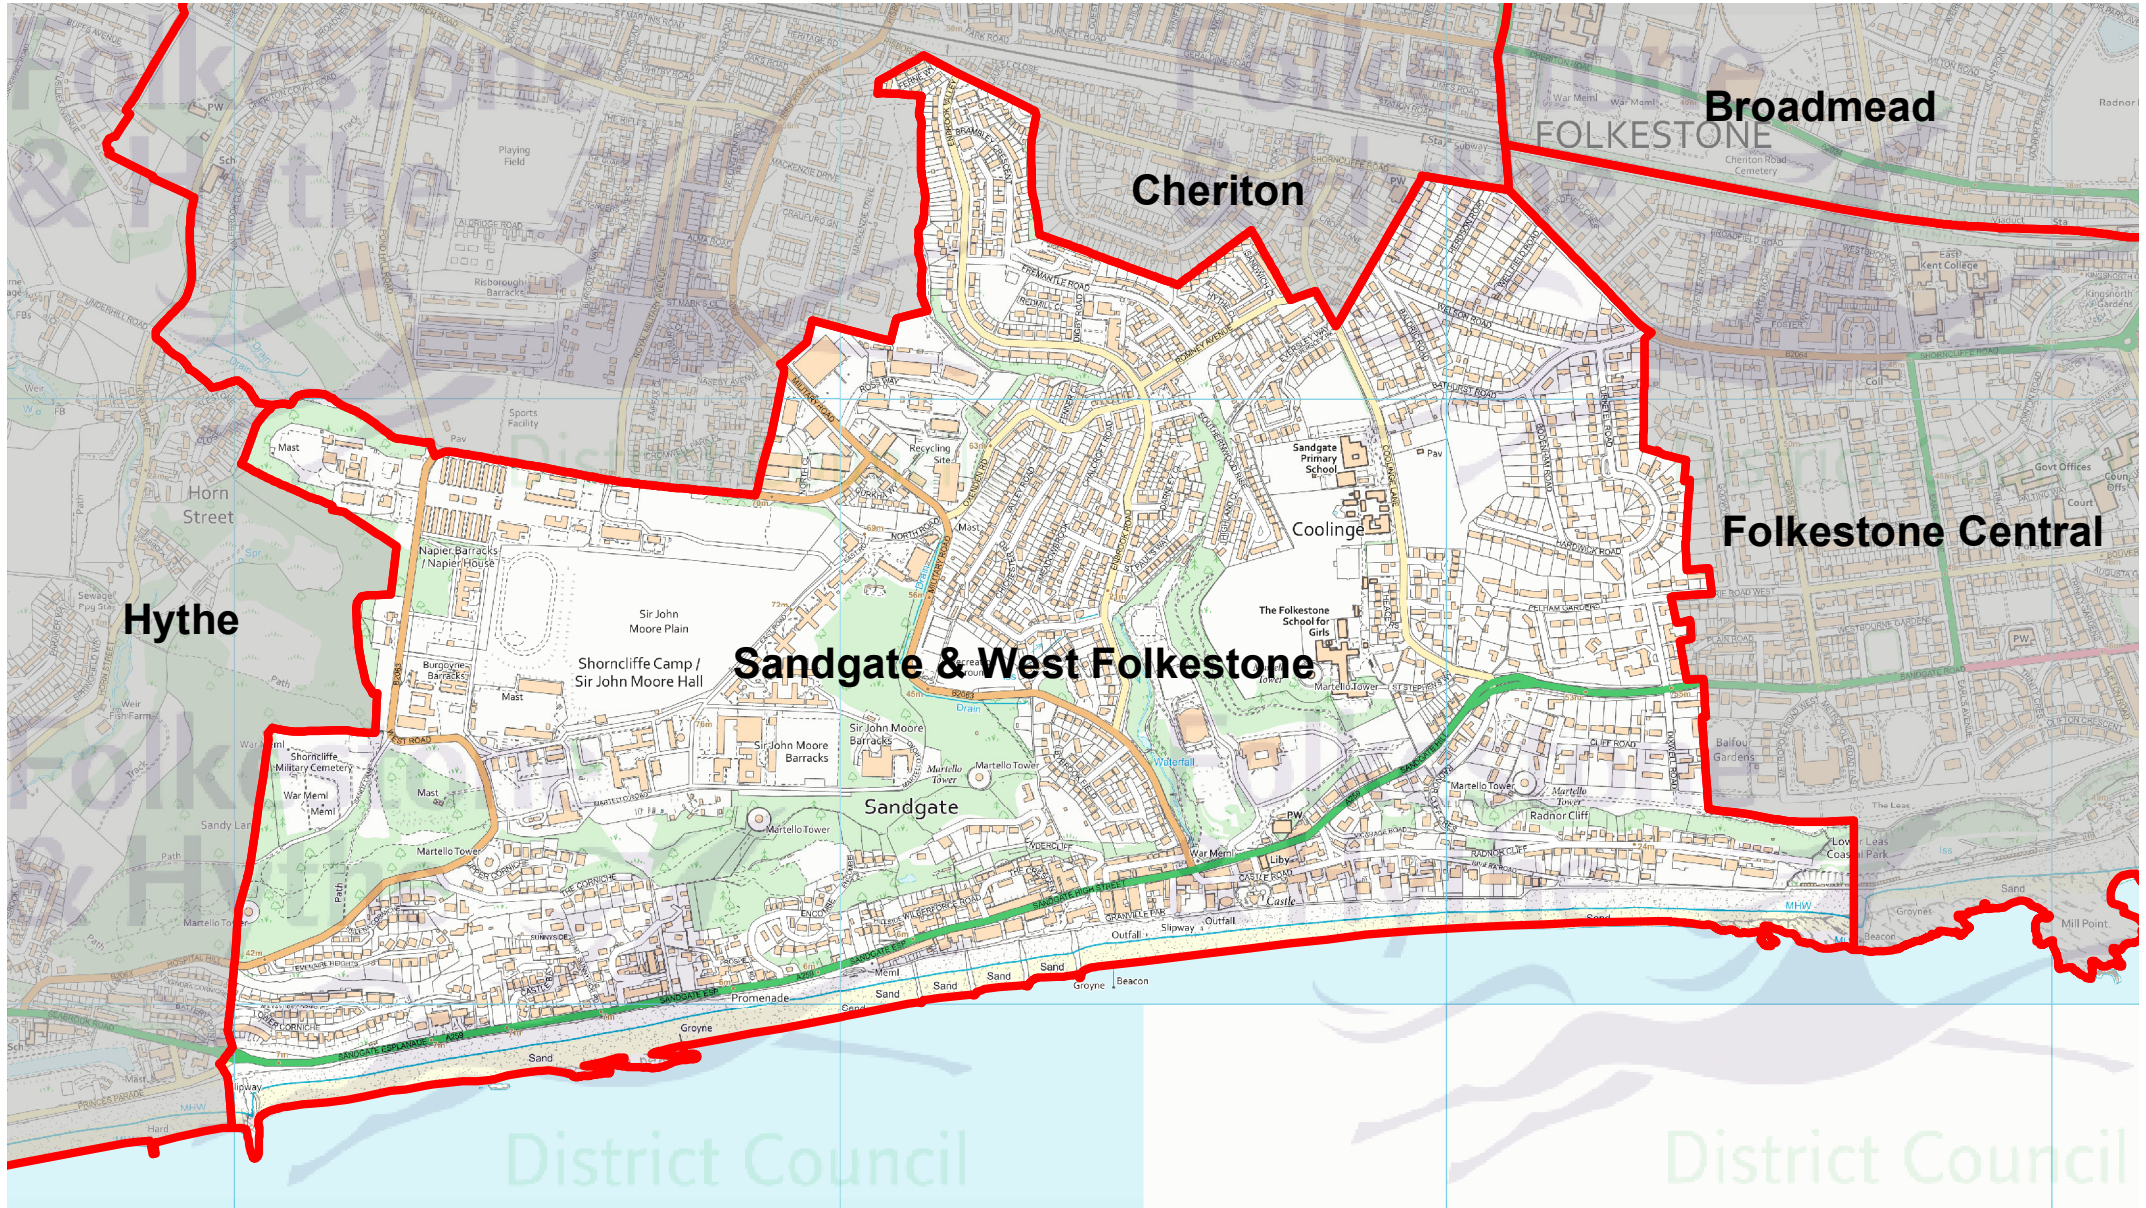

# Sandgate & West Folkestone Ward

Drawn date:  
15 Mar 2022

Drawn by:  
A. Gheorghita

Drawing ref:  
SWF/WARD

Contains Ordnance Survey data  
© Crown copyright and database right  
Folkestone & Hythe District Council 100019677 - 2022