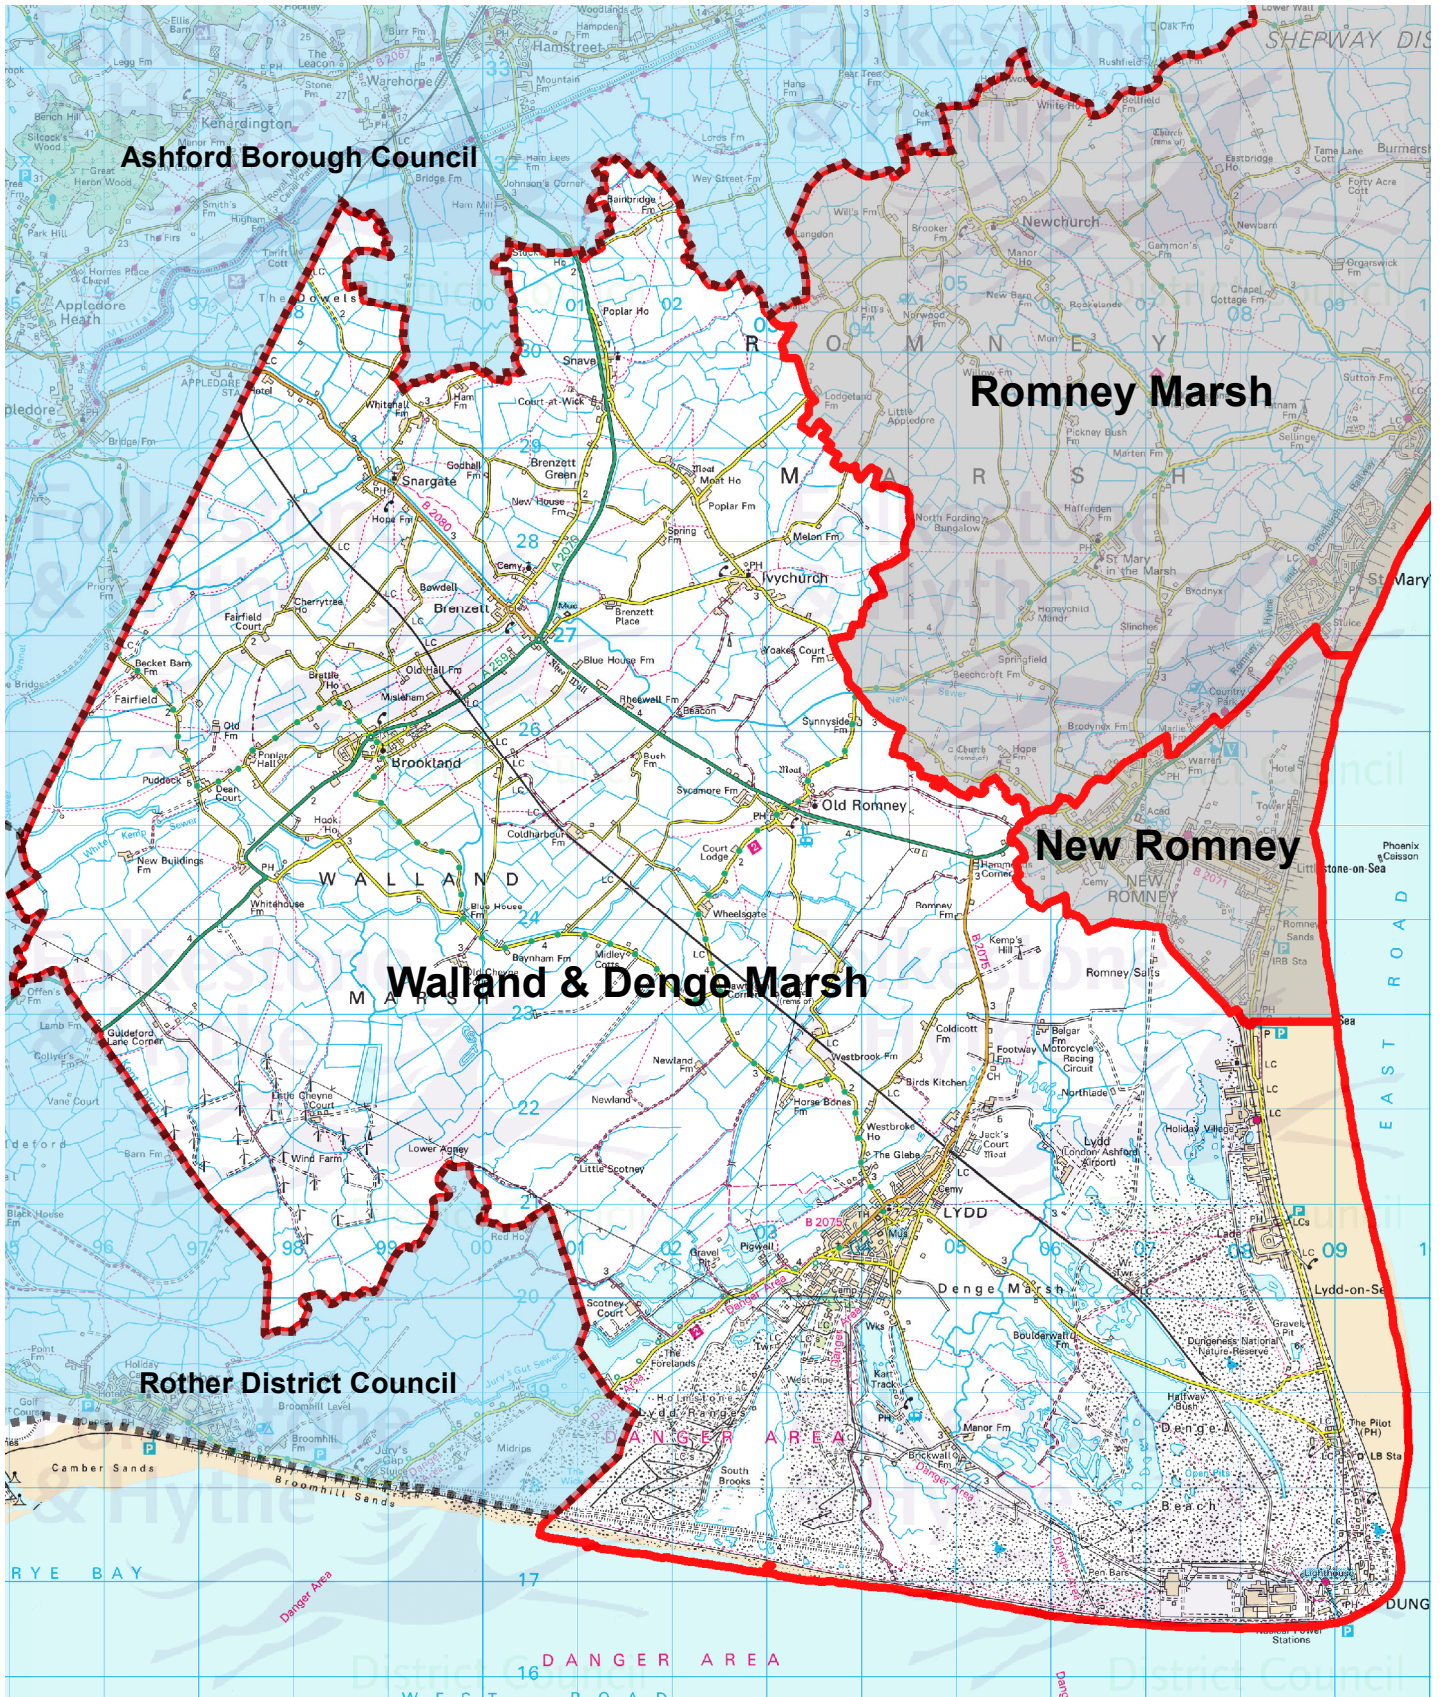

Walland & Denge Marsh Ward

Drawn date:
09 Mar 2022

Drawn by:
A. Gheorghita

Drawing ref:
WDM/WARD

Contains Ordnance Survey data
© Crown copyright and database right
Folkestone & Hythe District Council 100019677 - 2022

Miles

0 0.5 1 2 3 4 5

Drawn at 1:80,000 on A4