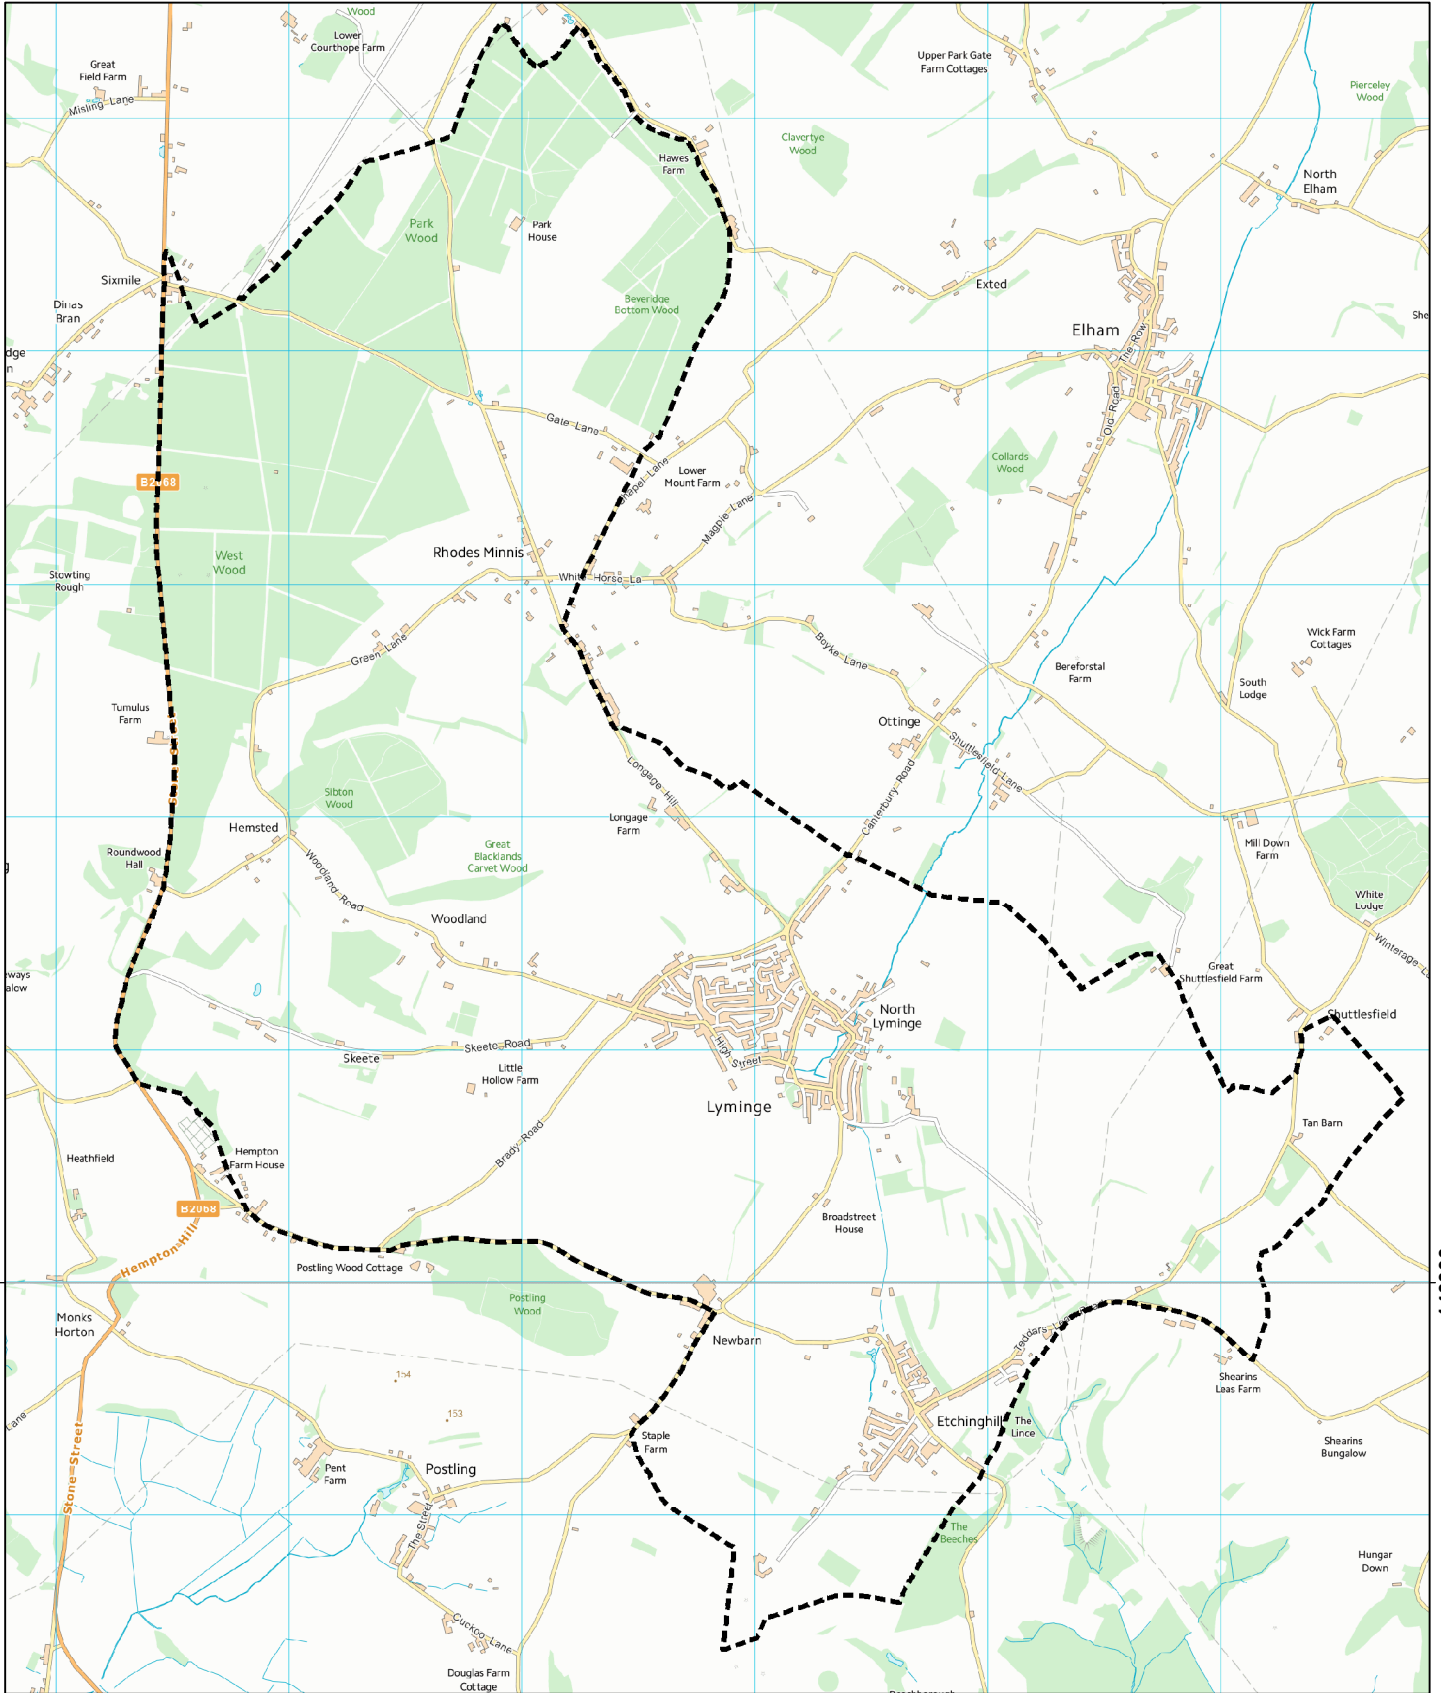

Lyminge Neighbourhood Area

Drawn date:
23 Sep 2022

Drawn by:
B. Harper

Drawing ref:
1541/SPS/DW

Contains Ordnance Survey data
© Crown copyright and database right
Folkestone & Hythe District Council 100019677 - 2022

Drawn at 1:32,500 on A4