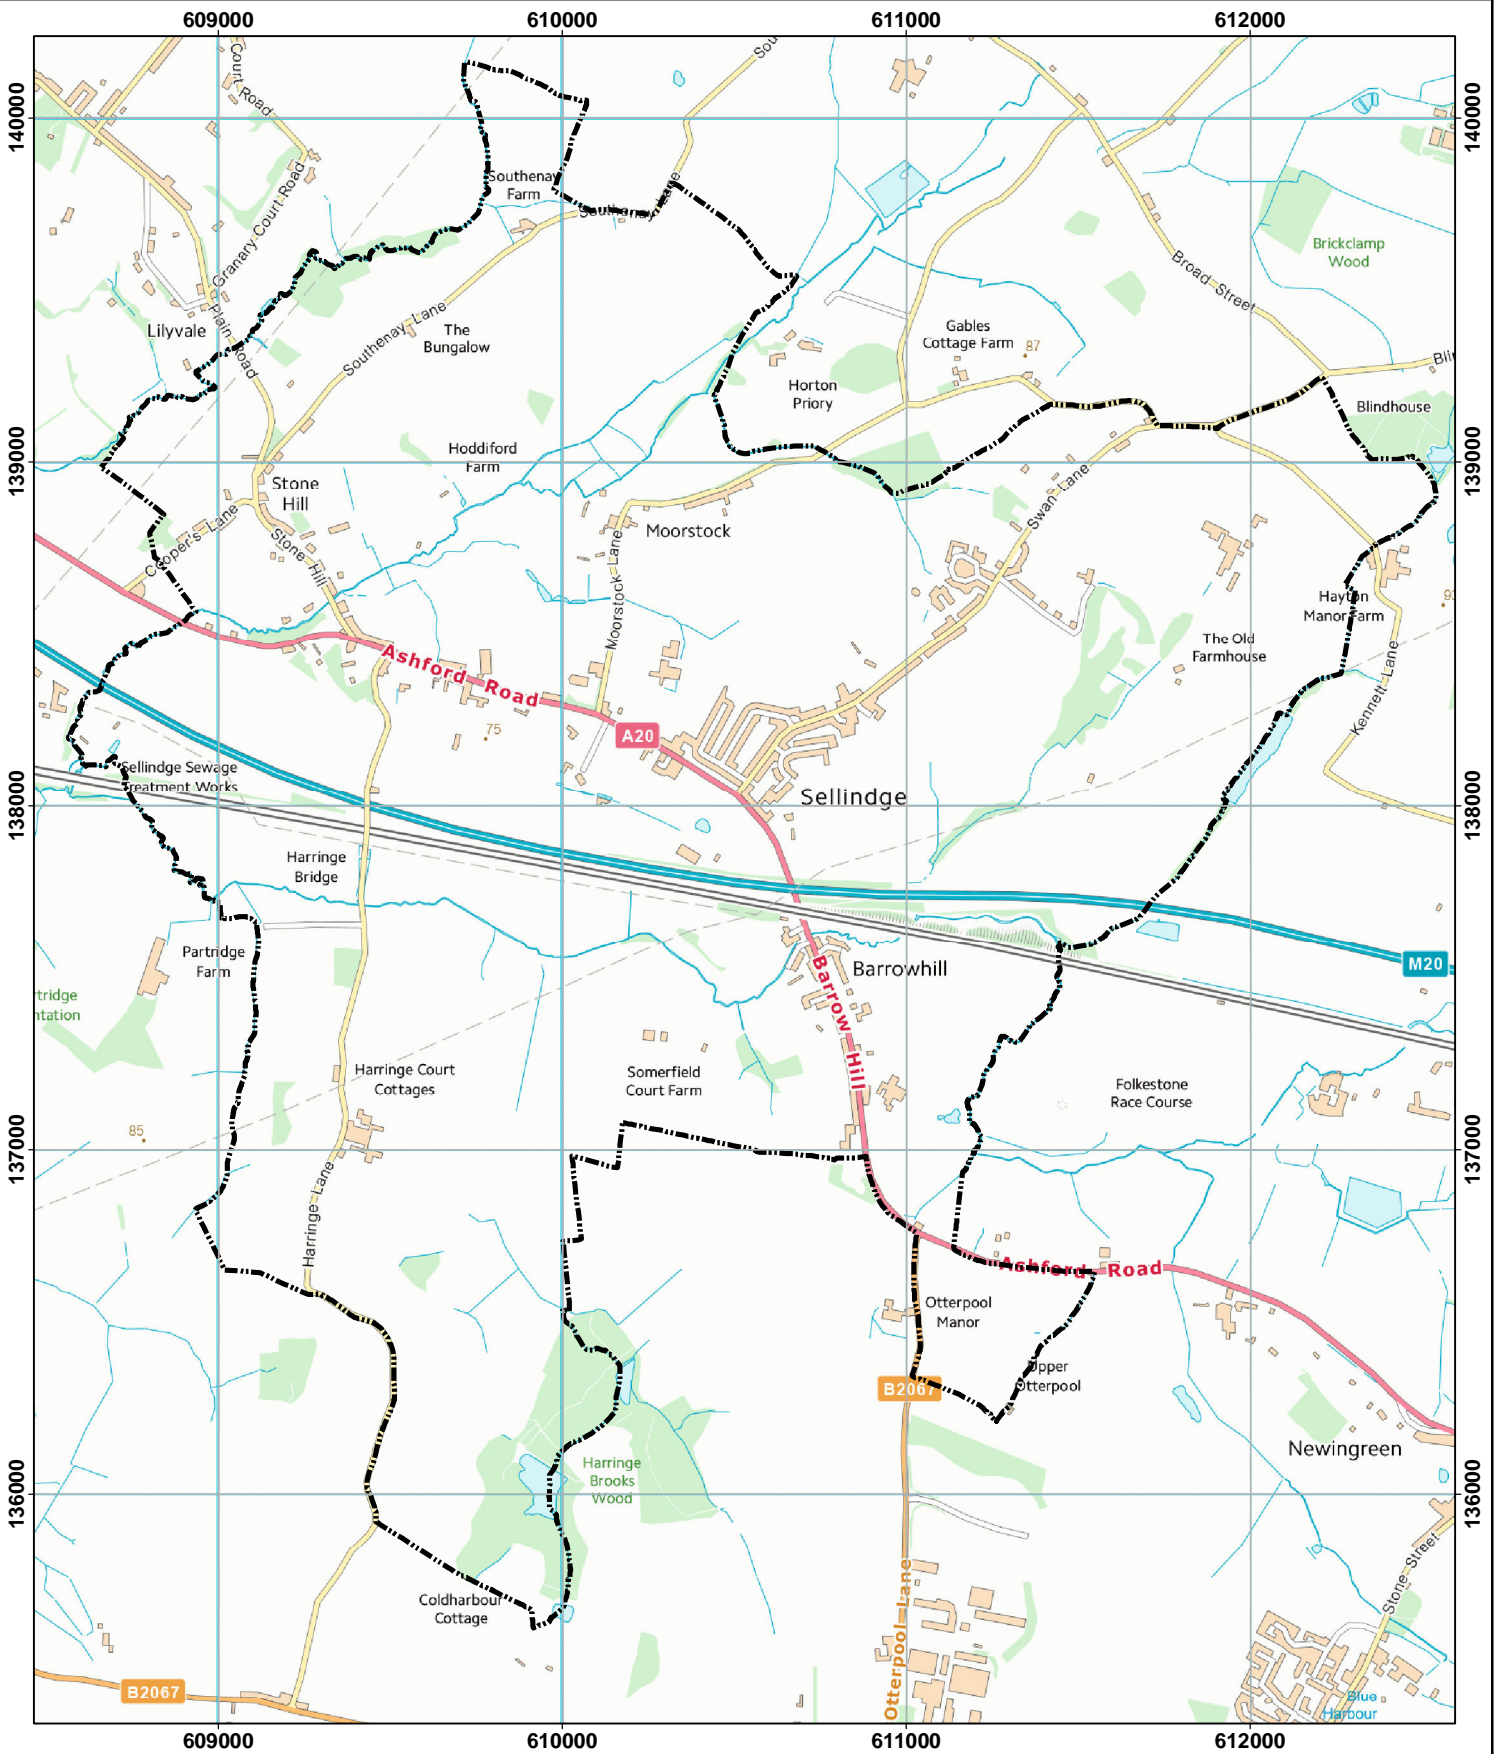

# Sellindge Neighbourhood Plan Area.

Contains Ordnance Survey data  
 © Crown copyright and database right  
 Shepway District Council 100019677 - 2015

Drawn at 1: 22,000 on A4