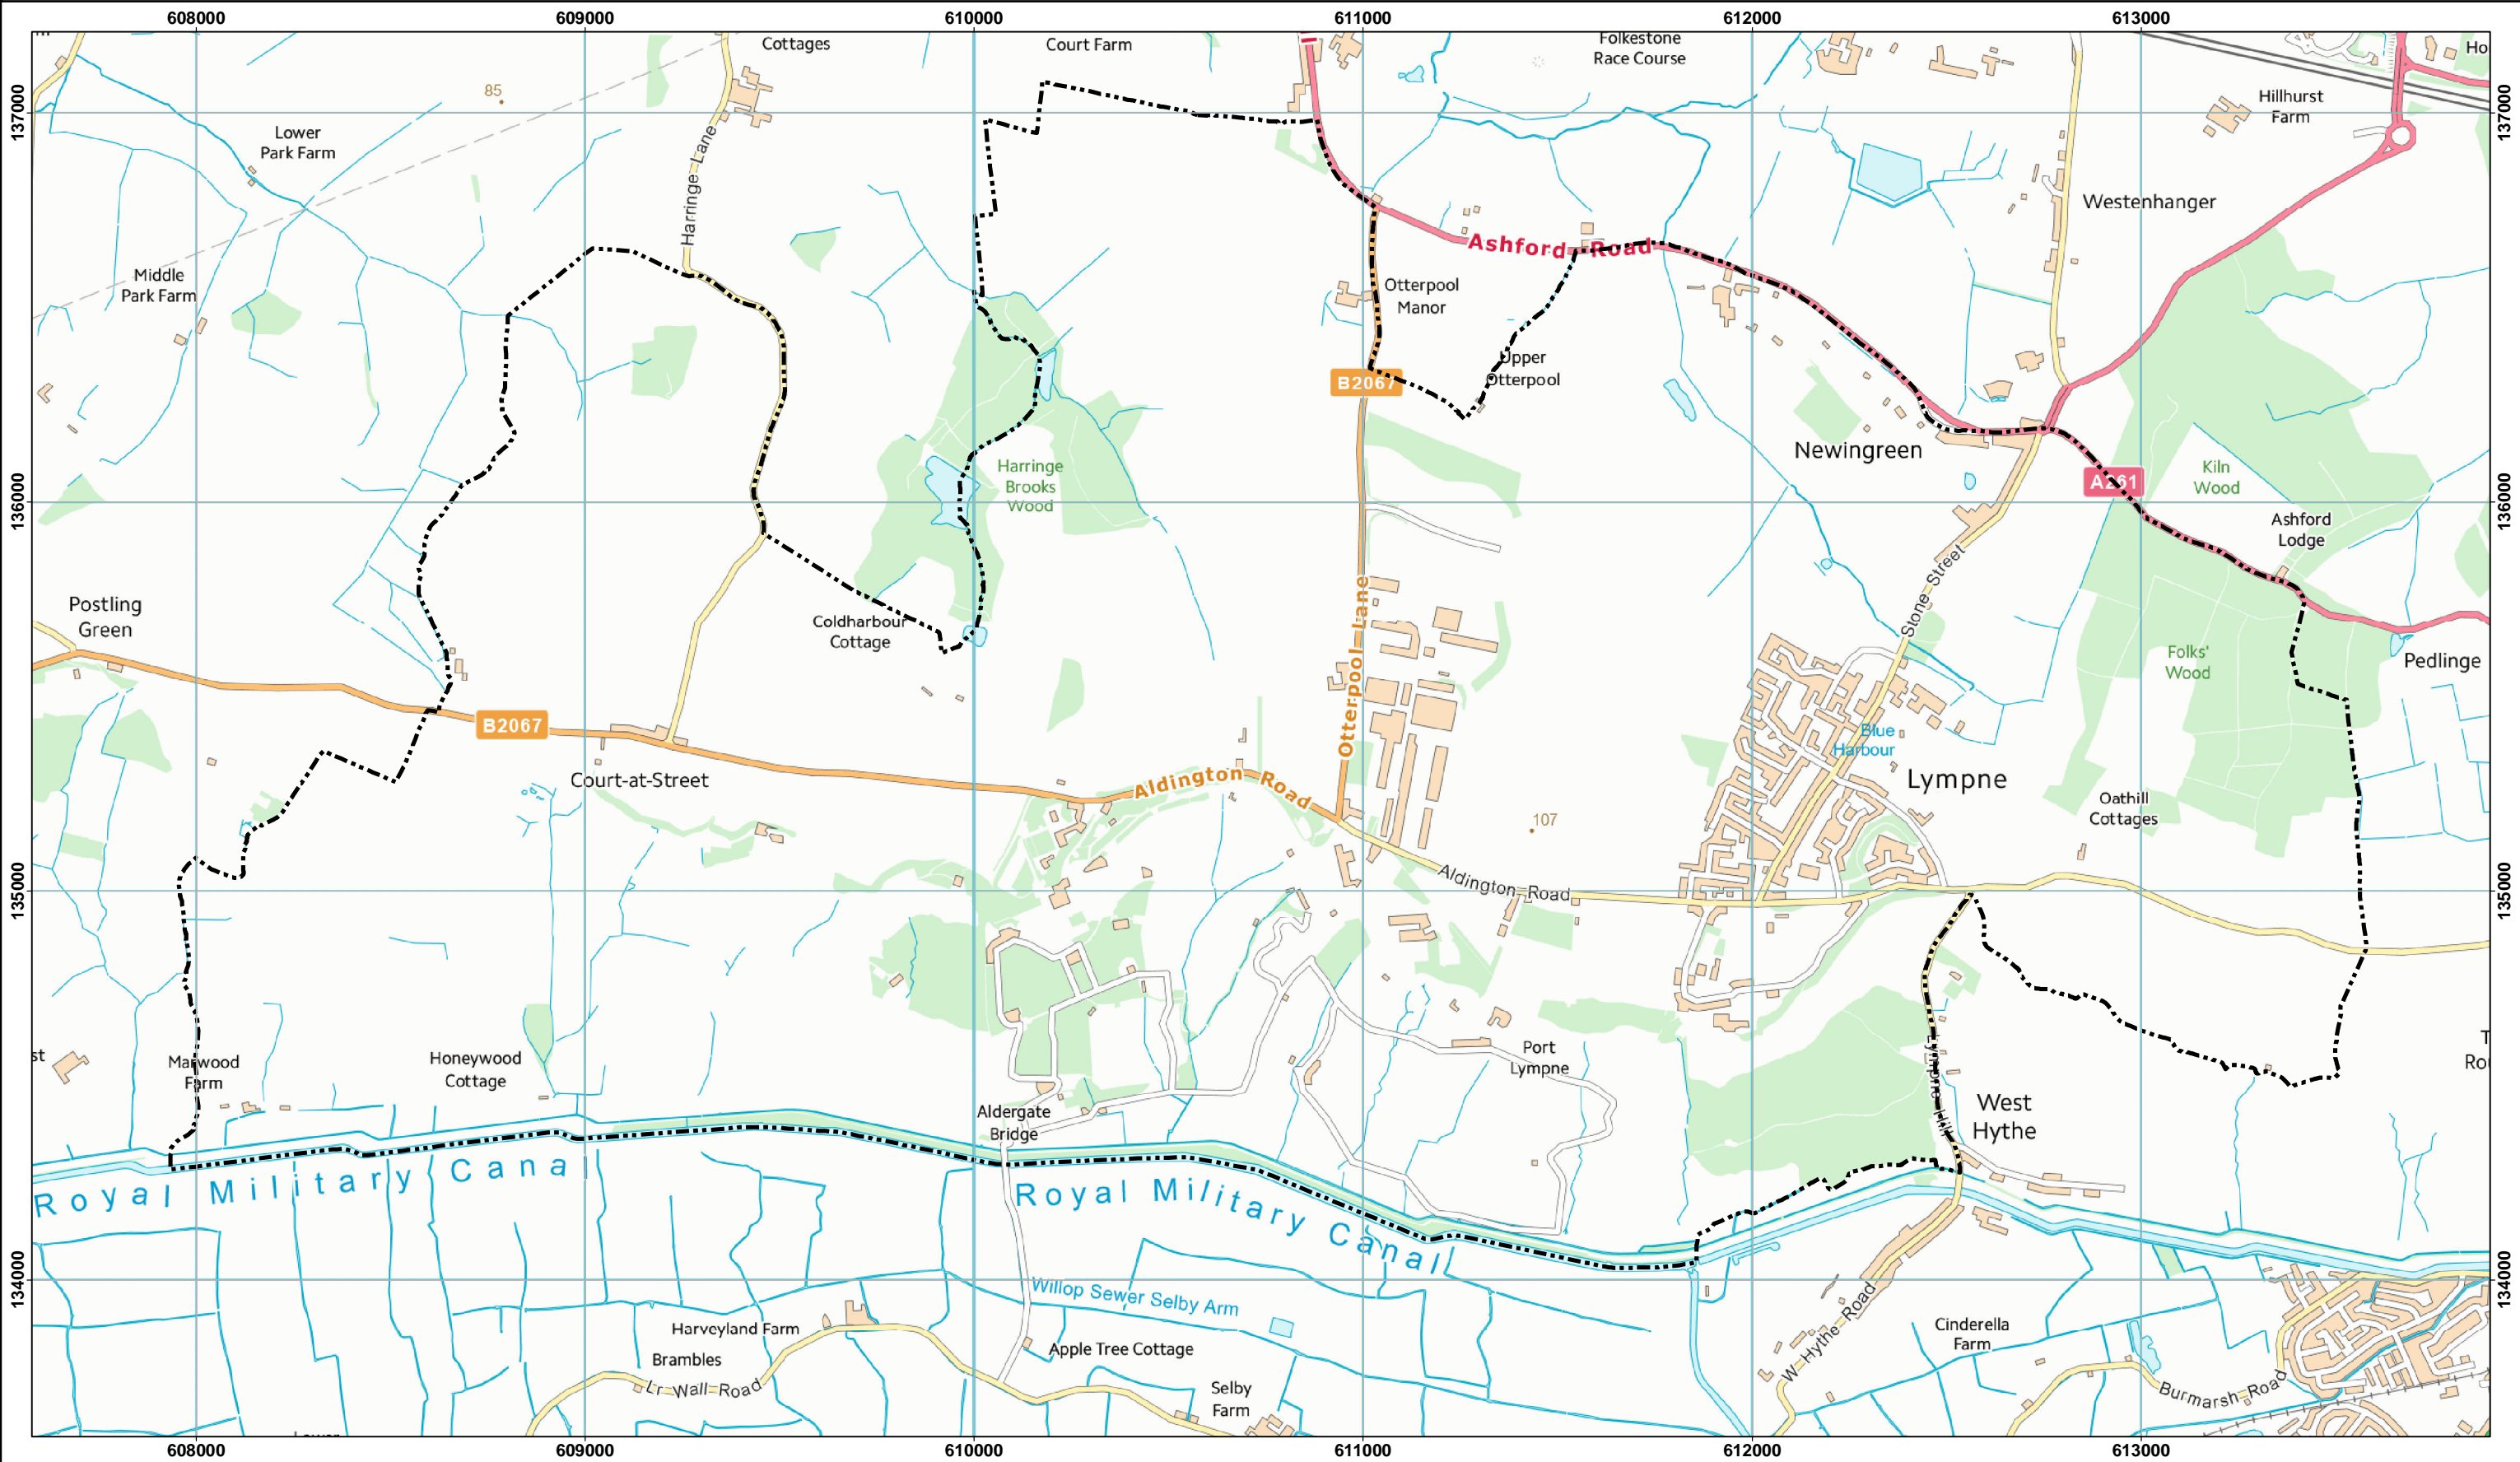

Lympne Neighbourhood Plan Area.

Contains Ordnance Survey data
 © Crown copyright and database right
 Shepway District Council 100019677 - 2015

Folkestone
 Hythe & Romney Marsh
 Shepway District Council

www.shepway.gov.uk

Drawn at 1: 16,000 on A4