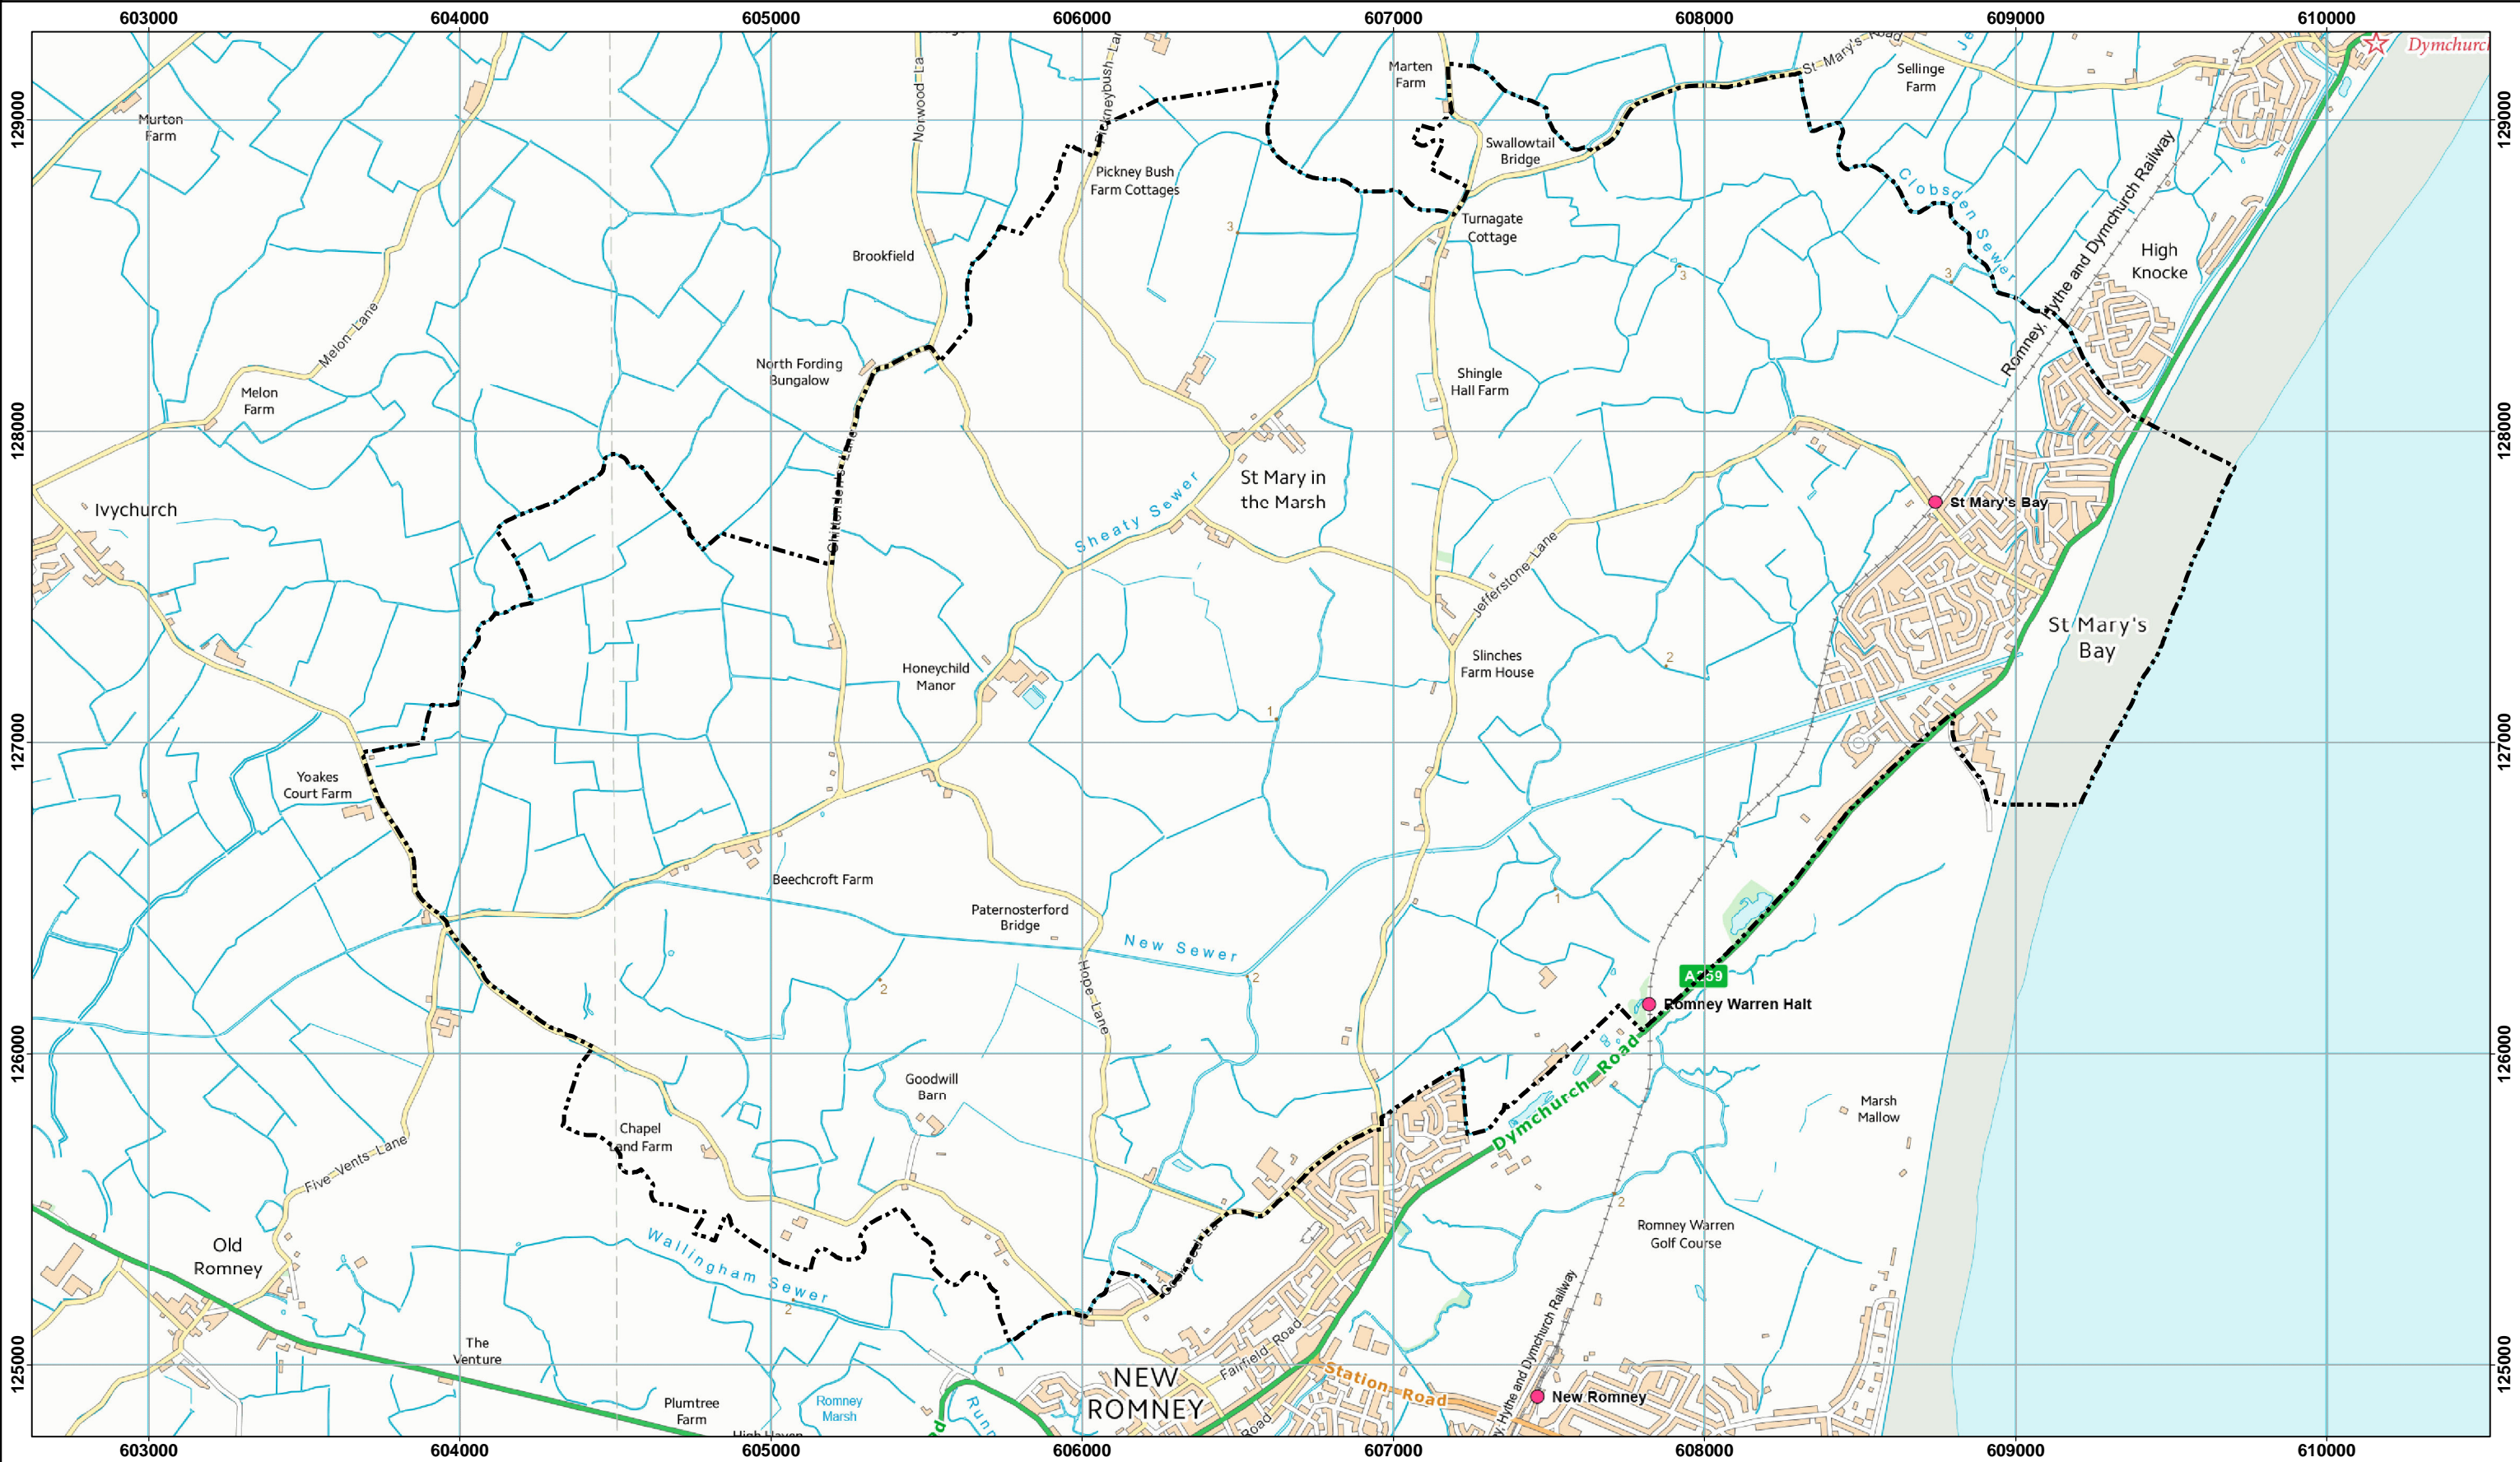

# St. Mary In The Marsh Neighbourhood Plan Area.

Contains Ordnance Survey data  
 © Crown copyright and database right  
 Shepway District Council 100019677 - 2015

Drawn at 1: 20,000 on A4