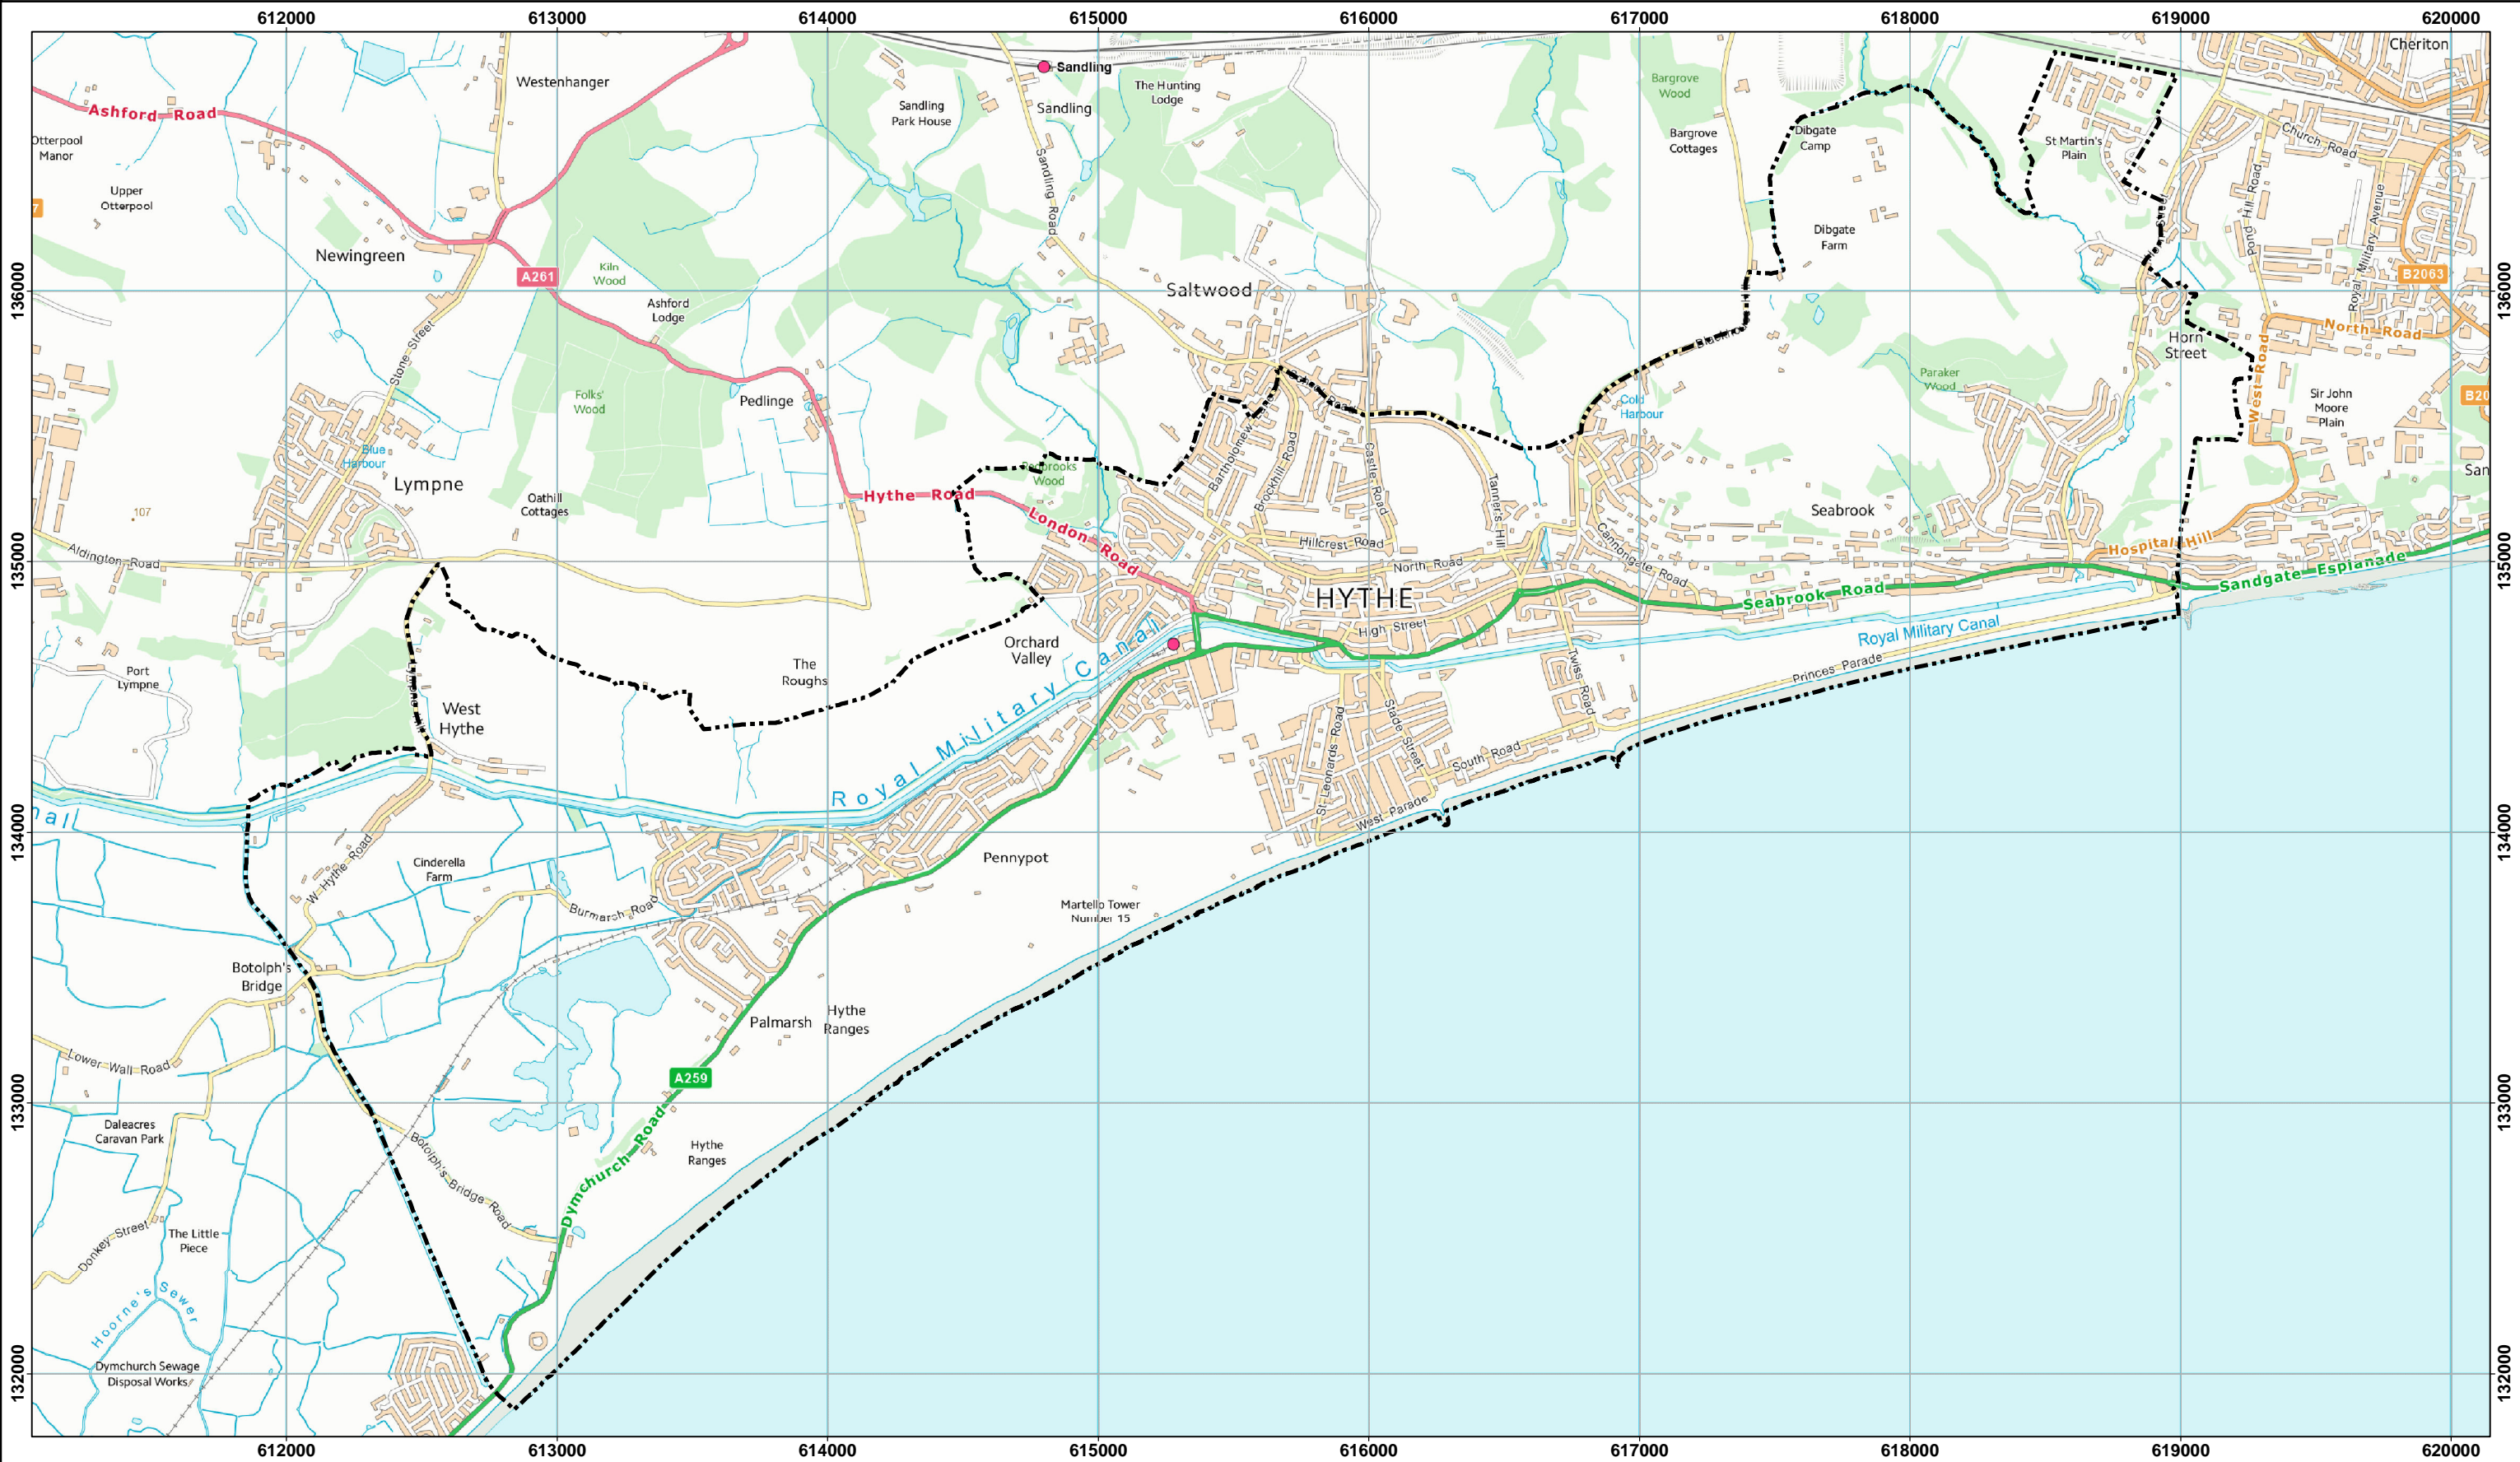

Hythe Neighbourhood Plan Area.

Contains Ordnance Survey data
 © Crown copyright and database right
 Shepway District Council 100019677 - 2015