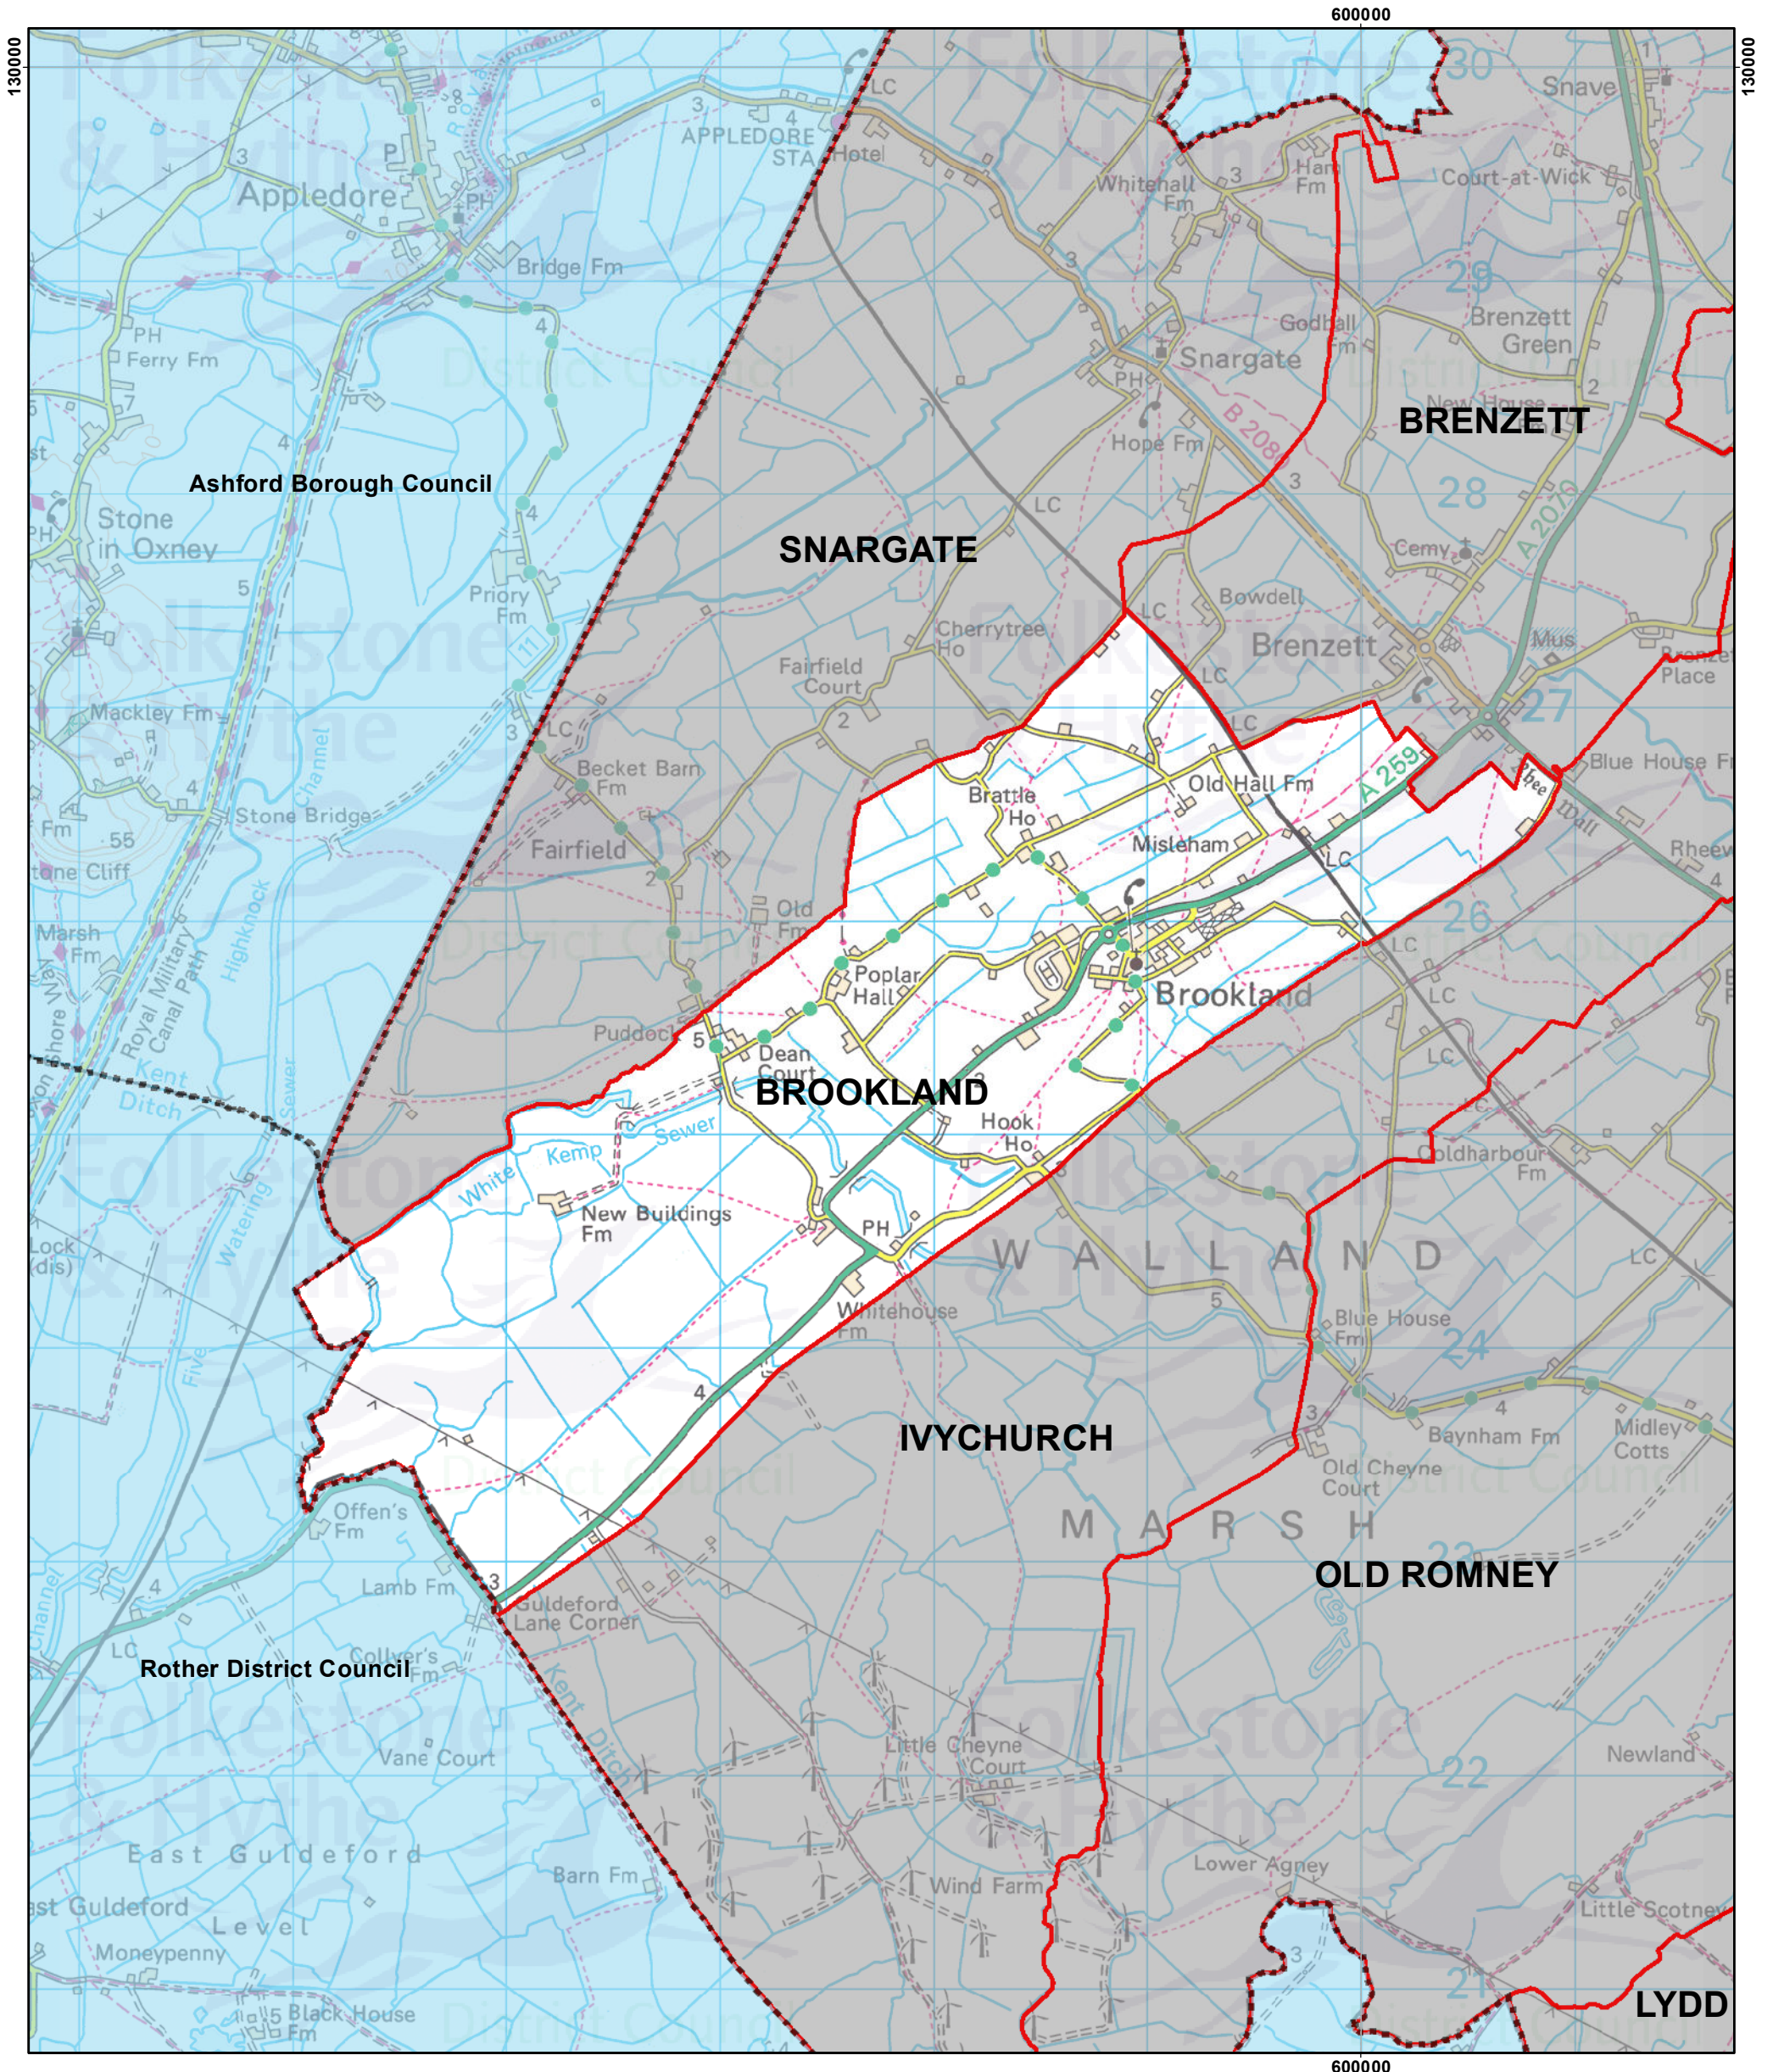

Brookland Parish

Drawn date:
15 Nov 2022

Drawn by:
A. Gheorghita

Drawing ref:
BK/PARISH

Contains Ordnance Survey data
© Crown copyright and database right
Folkestone & Hythe Council 100019677 - 2022

Drawn at 1:30,000 on A3