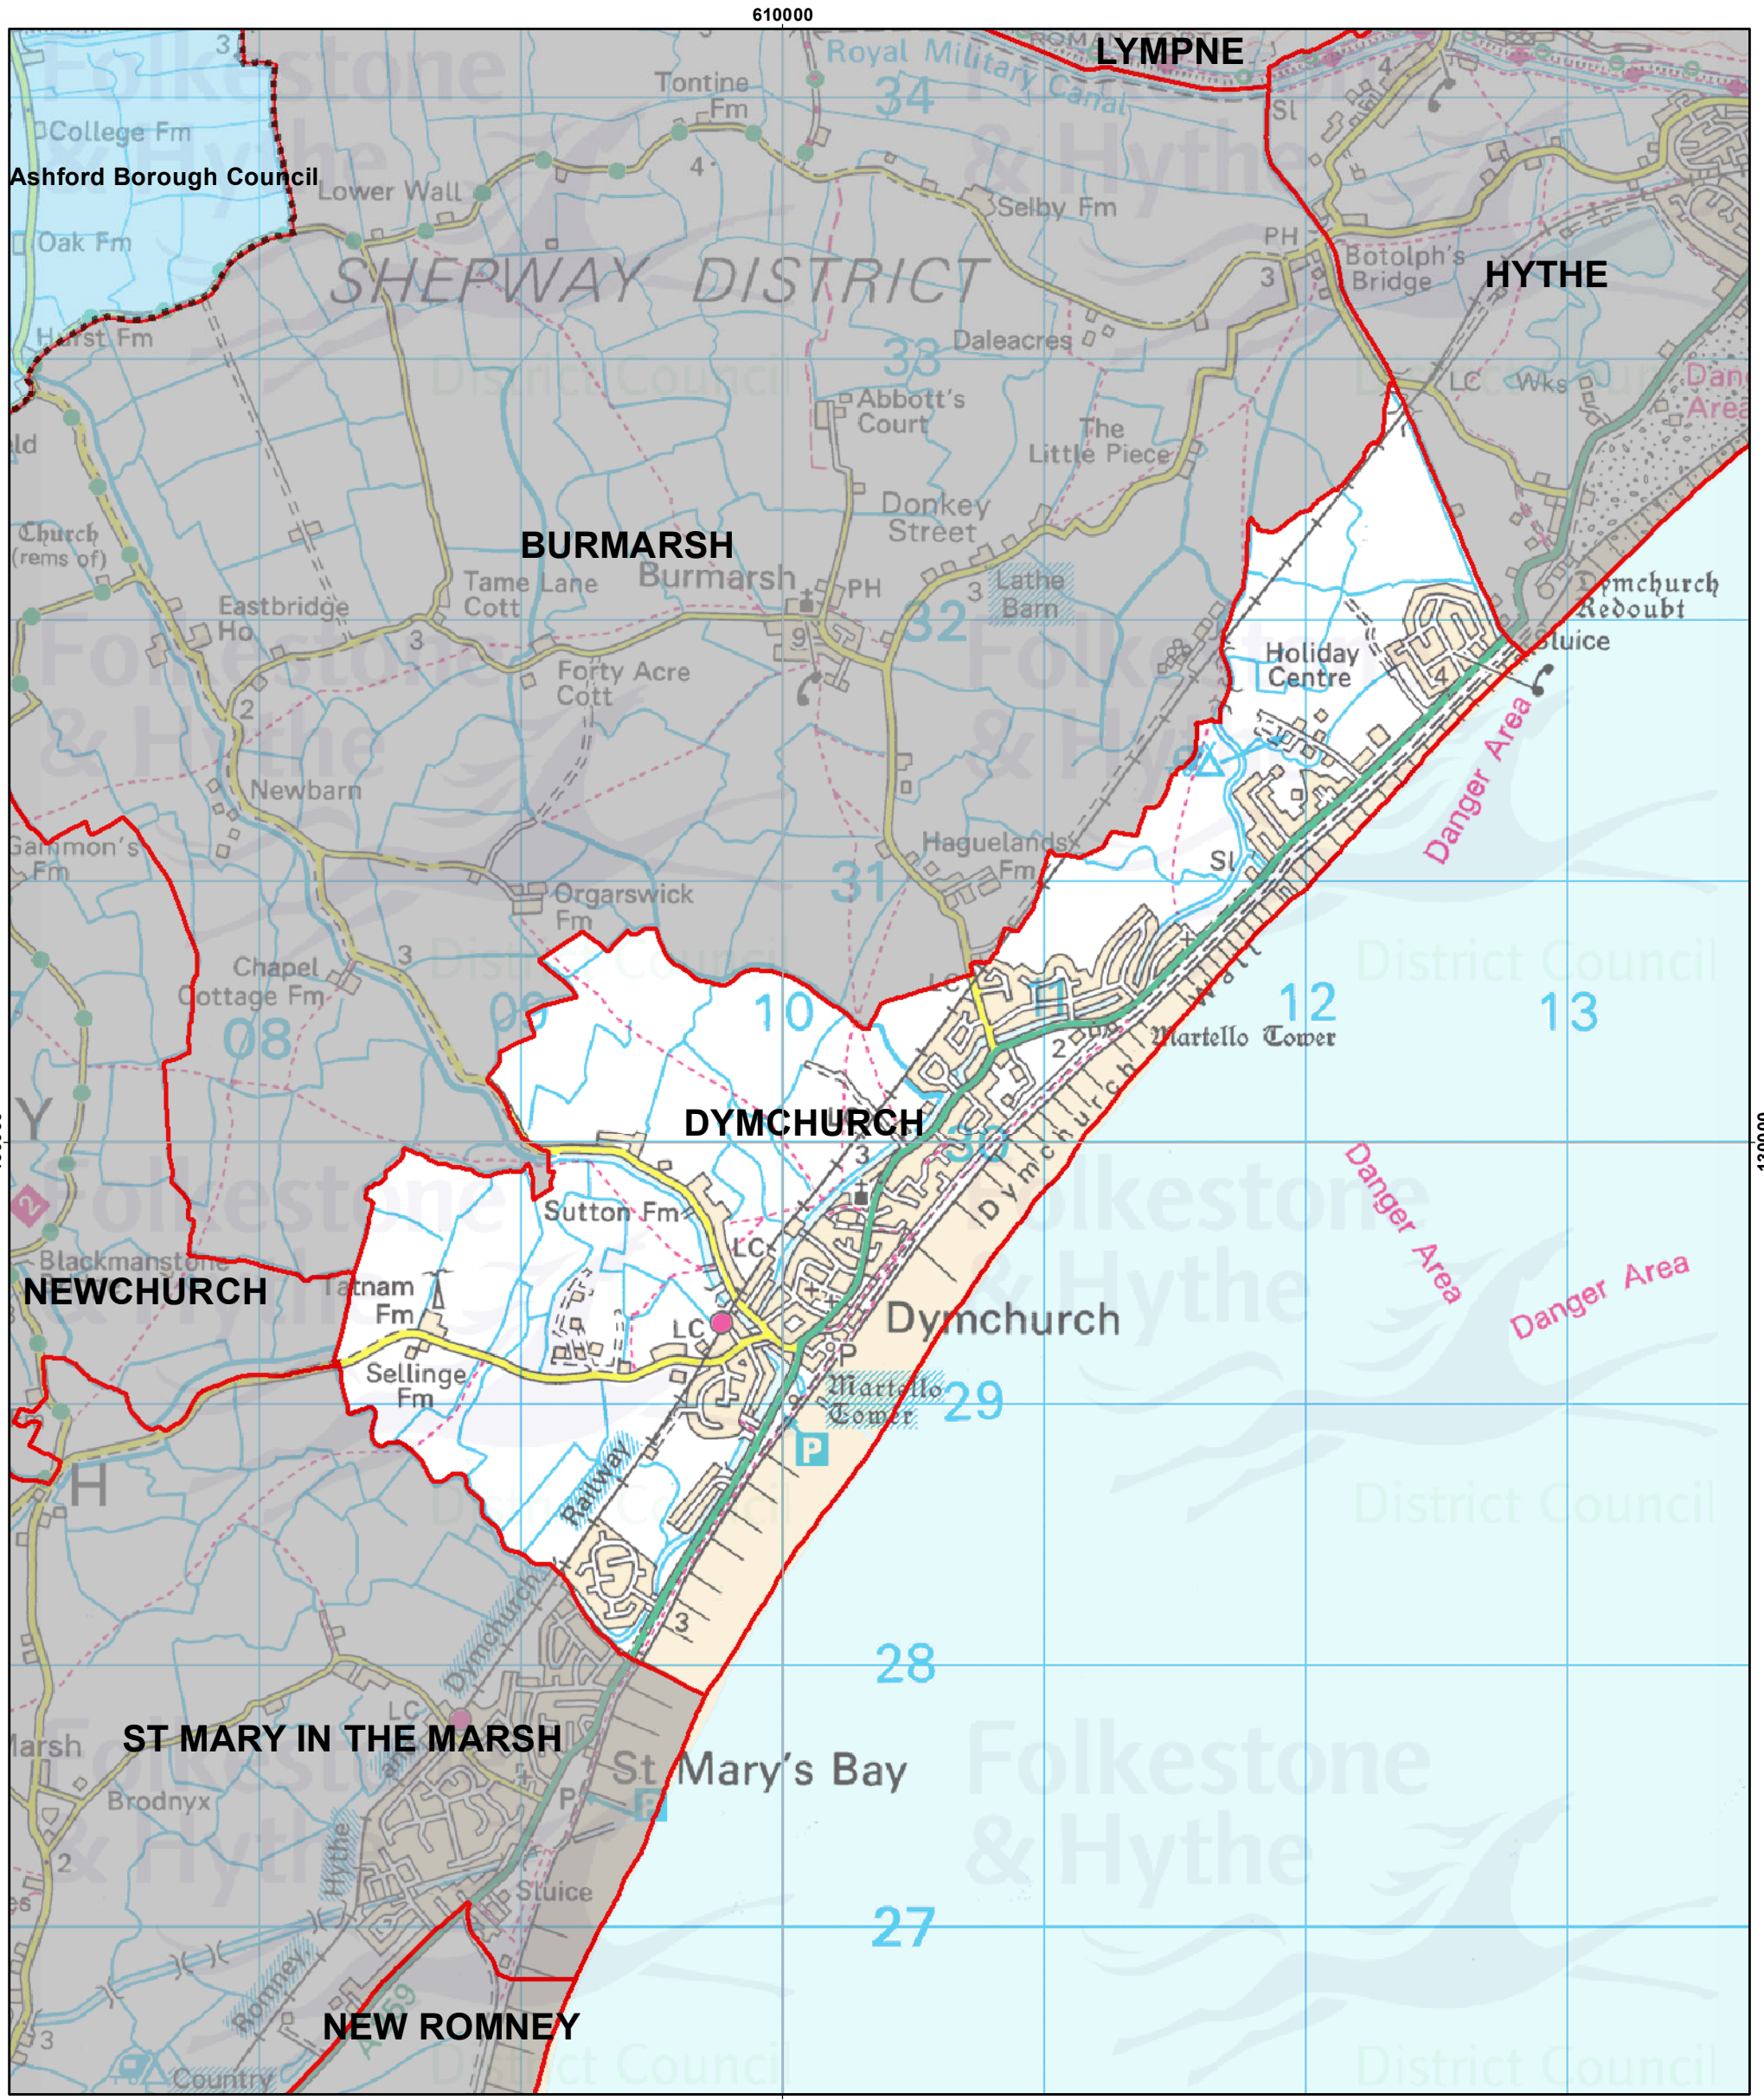

Dymchurch Parish

Drawn date:
15 Nov 2022

Drawn by:
A. Gheorghita

Drawing ref:
DC/PARISH

Contains Ordnance Survey data
© Crown copyright and database right
Folkestone & Hythe Council 100019677 - 2022

Drawn at 1:25,000 on A3