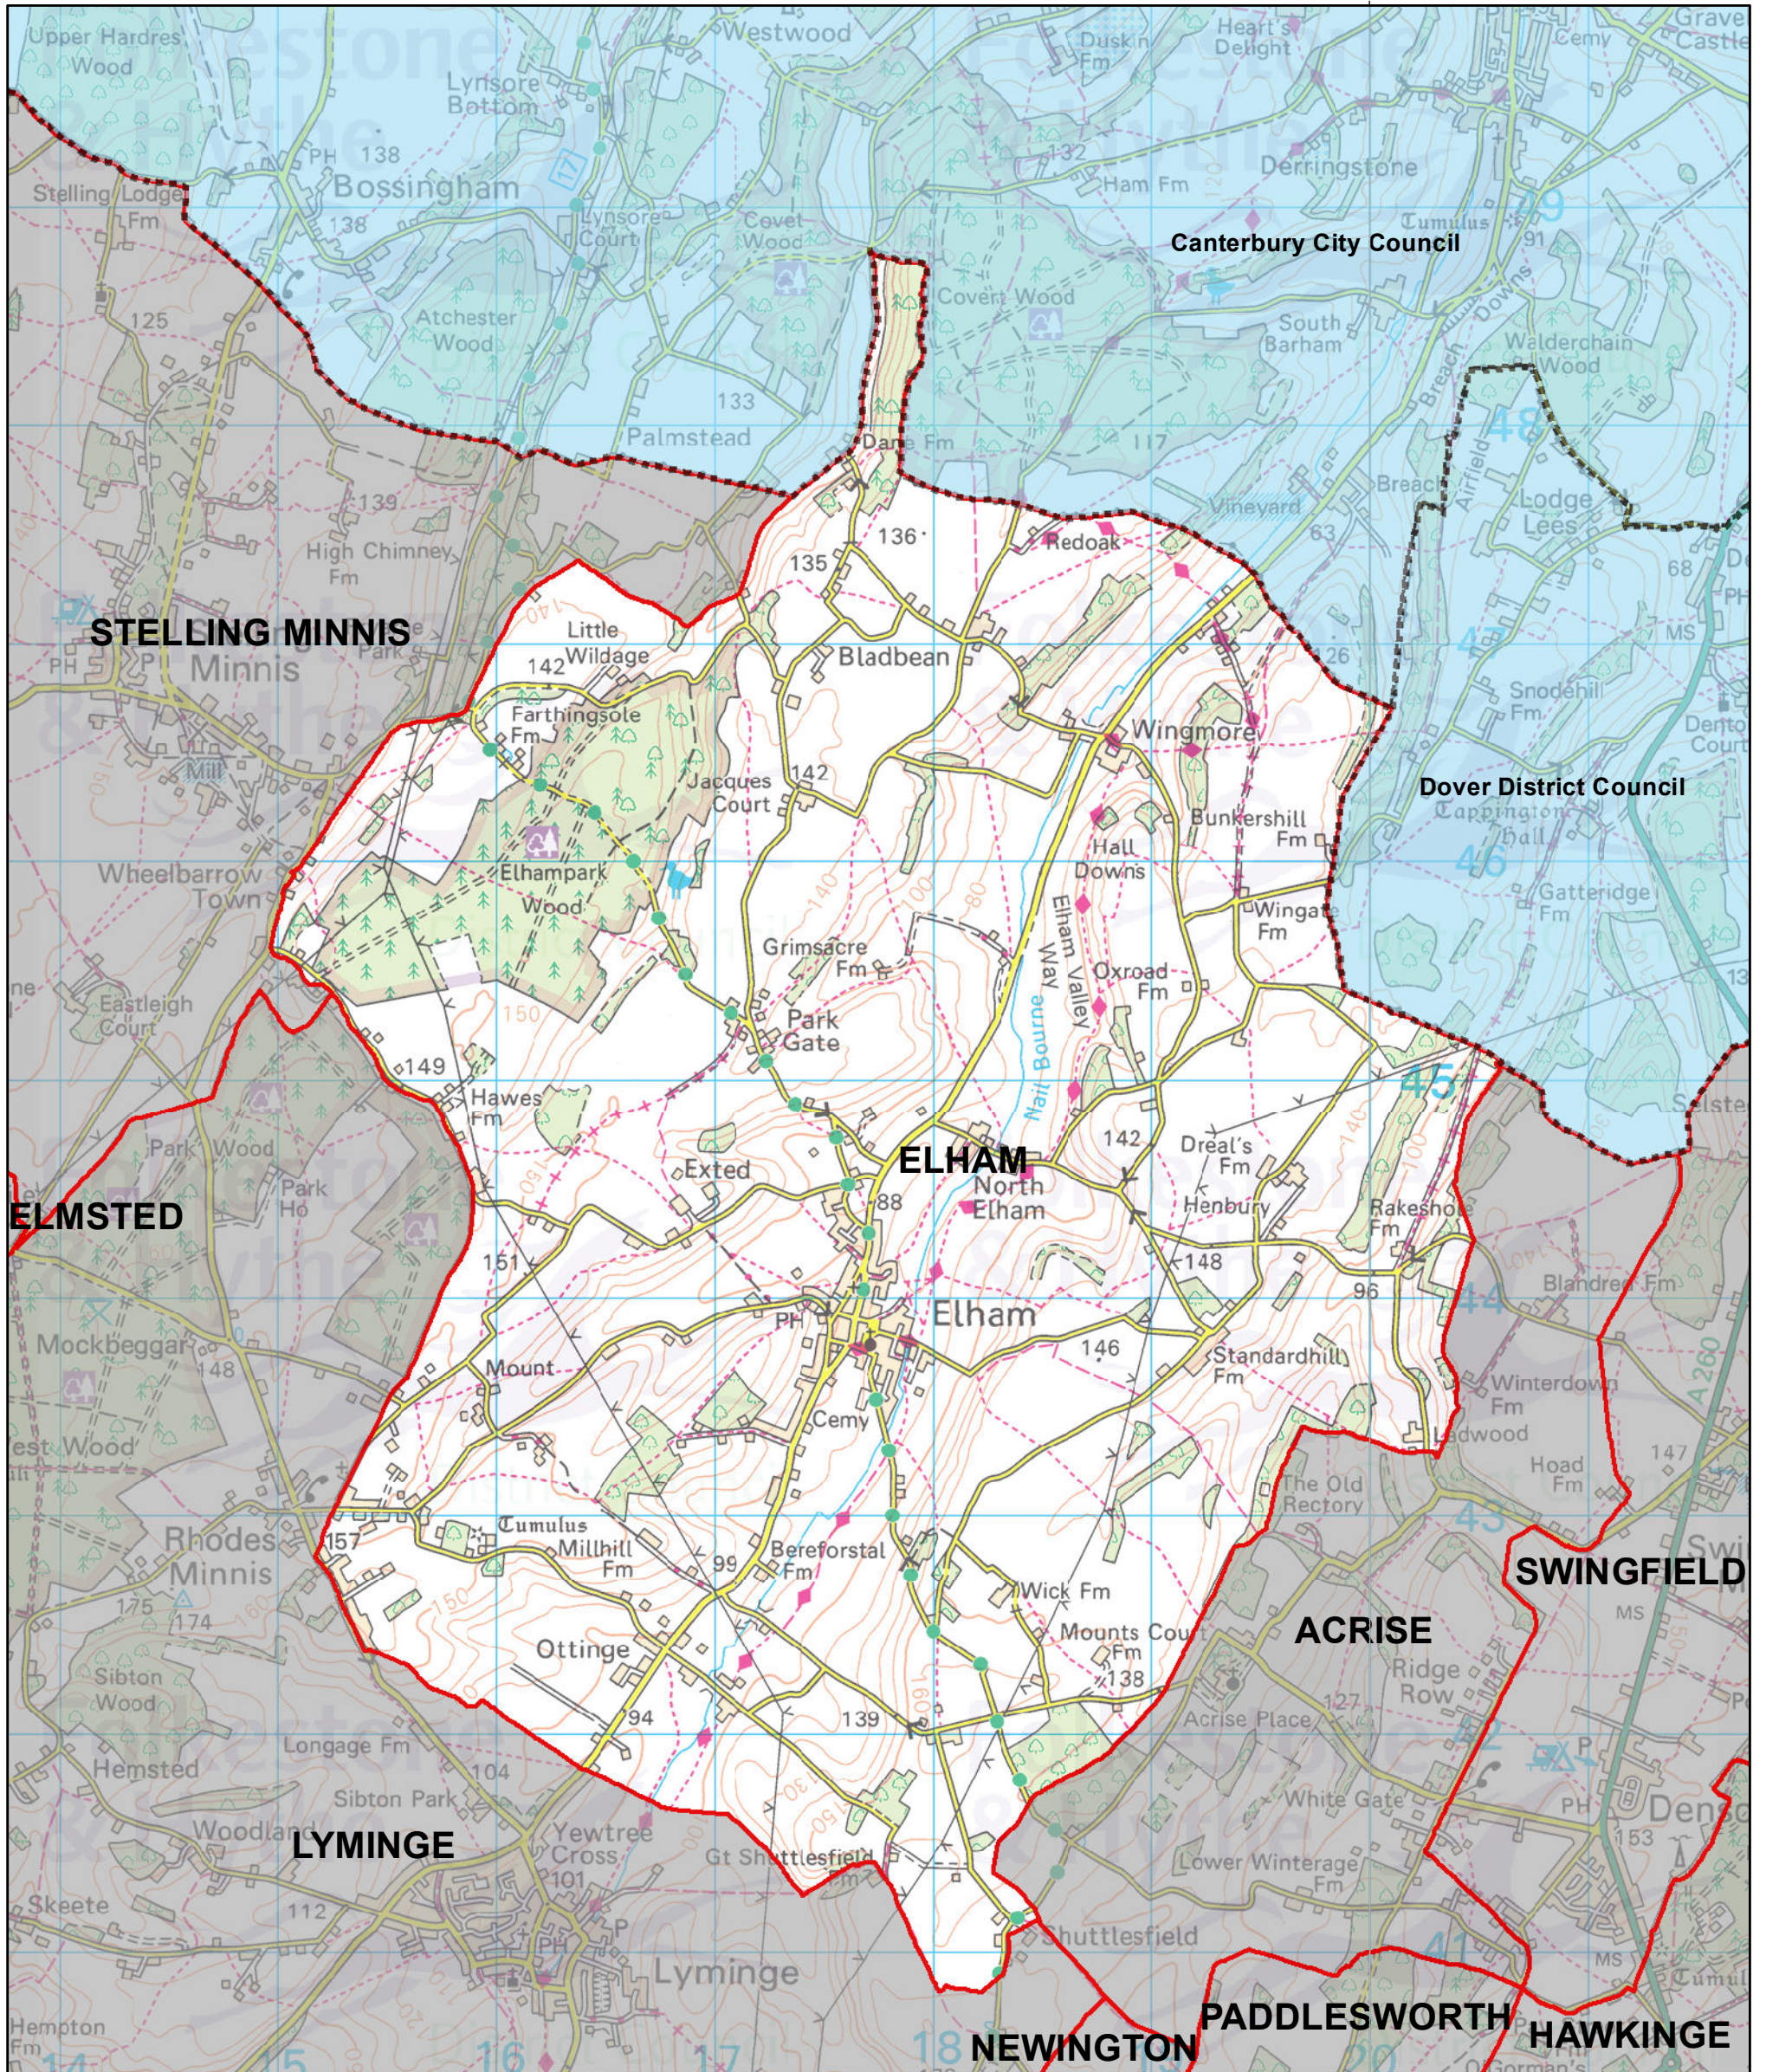

Elham Parish

620000

620000

Drawn date:
15 Nov 2022

Drawn by:
A. Gheorghita

Drawing ref:
EH/PARISH

Contains Ordnance Survey data
© Crown copyright and database right
Folkestone & Hythe Council 100019677 - 2022

Drawn at 1:30,000 on A3