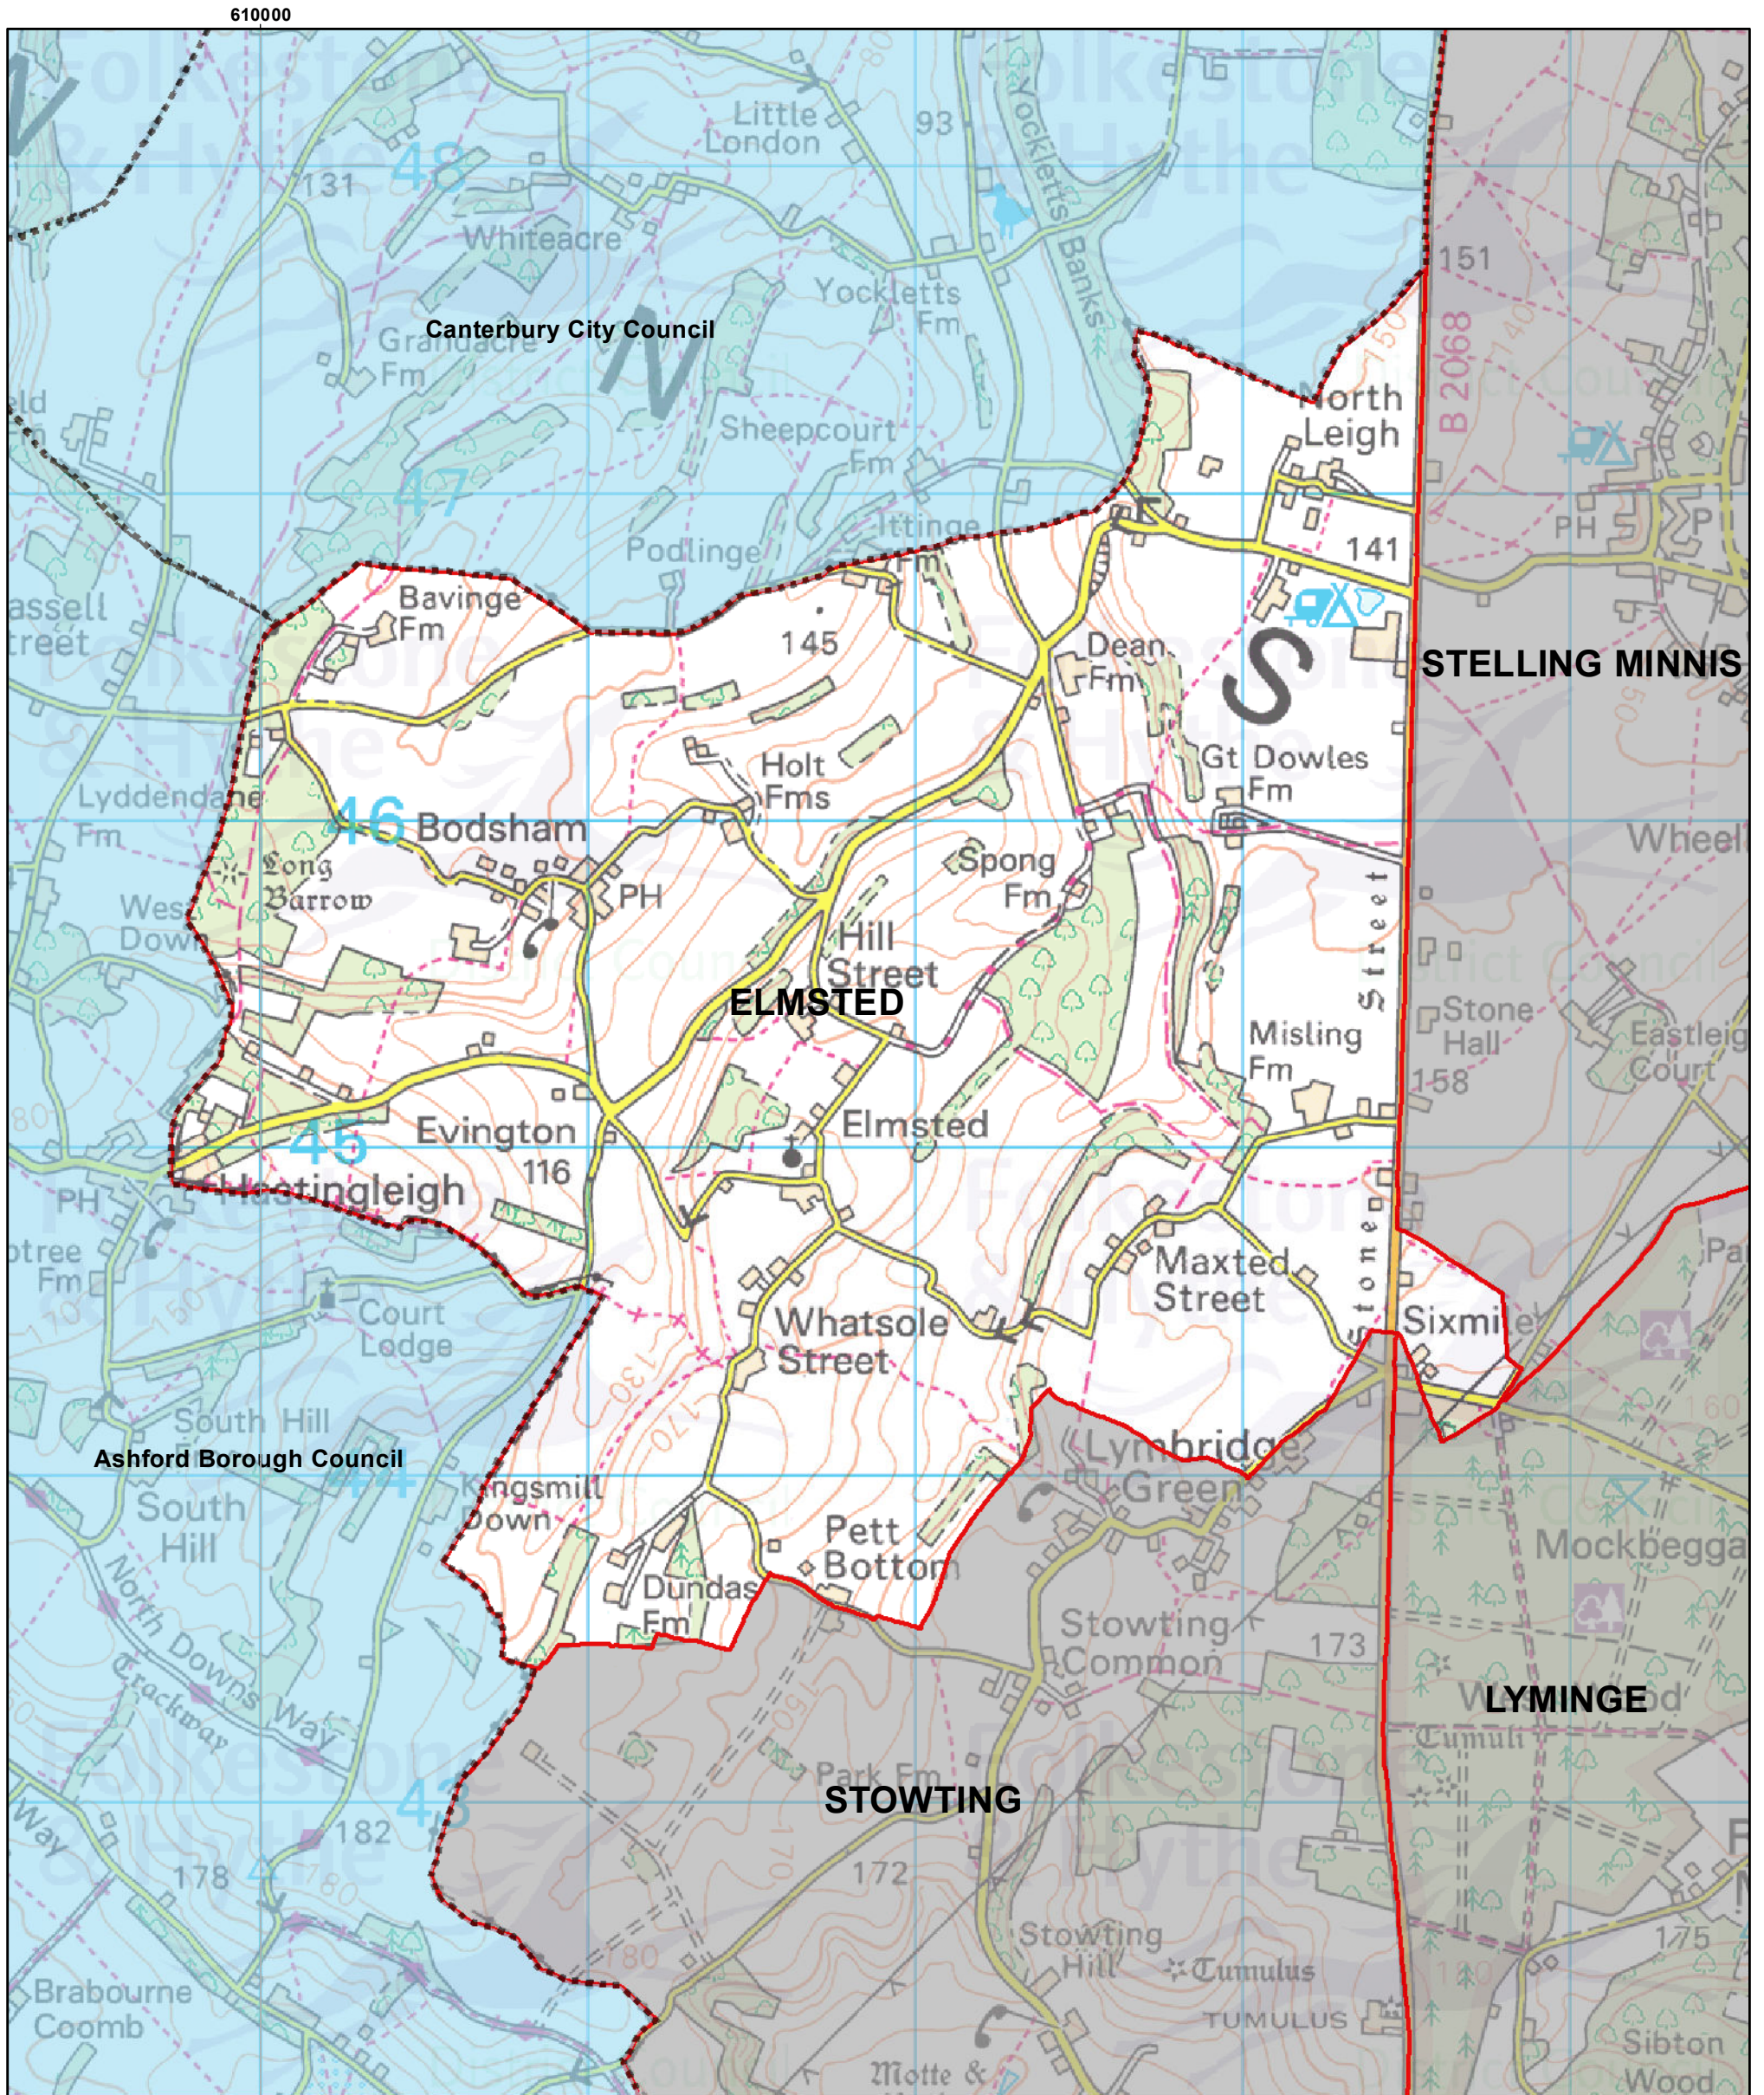

Elmsted Parish

Drawn date:
15 Nov 2022

Drawn by:
A. Gheorghita

Drawing ref:
EM/PARISH

Contains Ordnance Survey data
© Crown copyright and database right
Folkestone & Hythe Council 100019677 - 2022

Drawn at 1:20,000 on A3