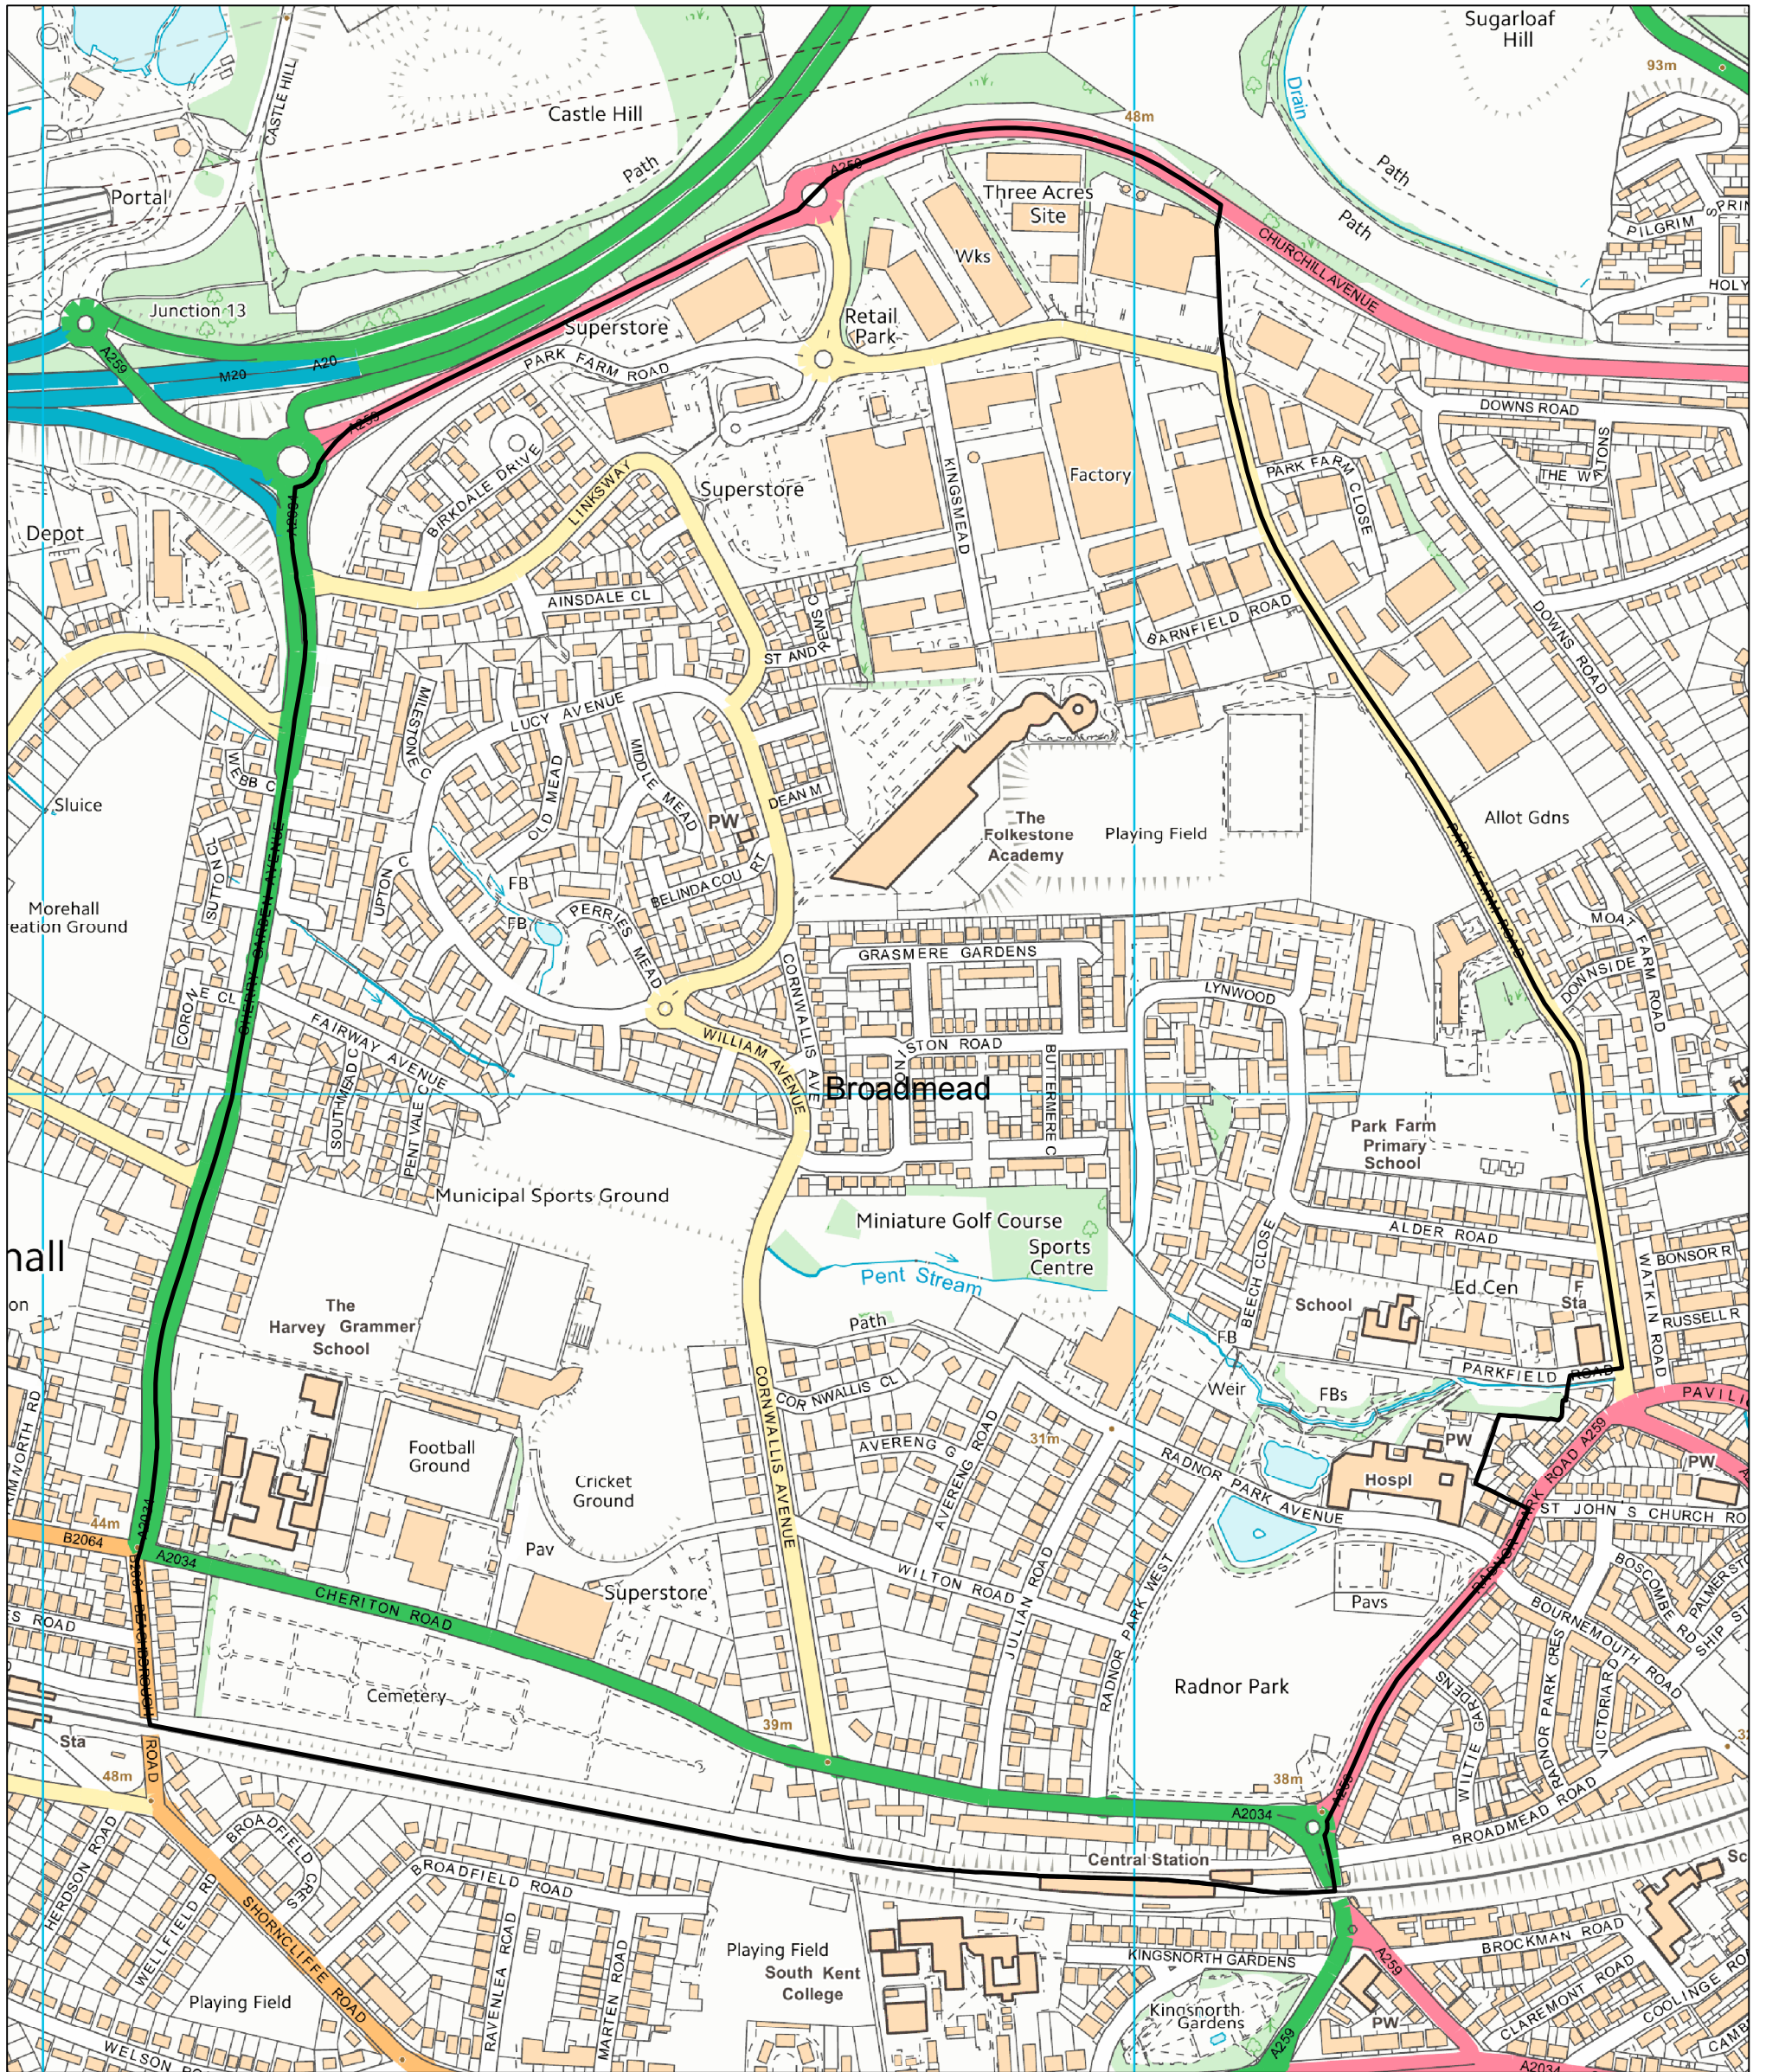

# Parish Ward - Folkestone Broadmead

Drawn date:  
12 Feb 2019

Drawn by:  
Brian Harper

Drawing ref:  
2137/DSM/PB

Contains Ordnance Survey data  
© Crown copyright and database right  
Folkestone & Hythe Council 100019677 - 2019

Drawn at 1:6,000 on A3