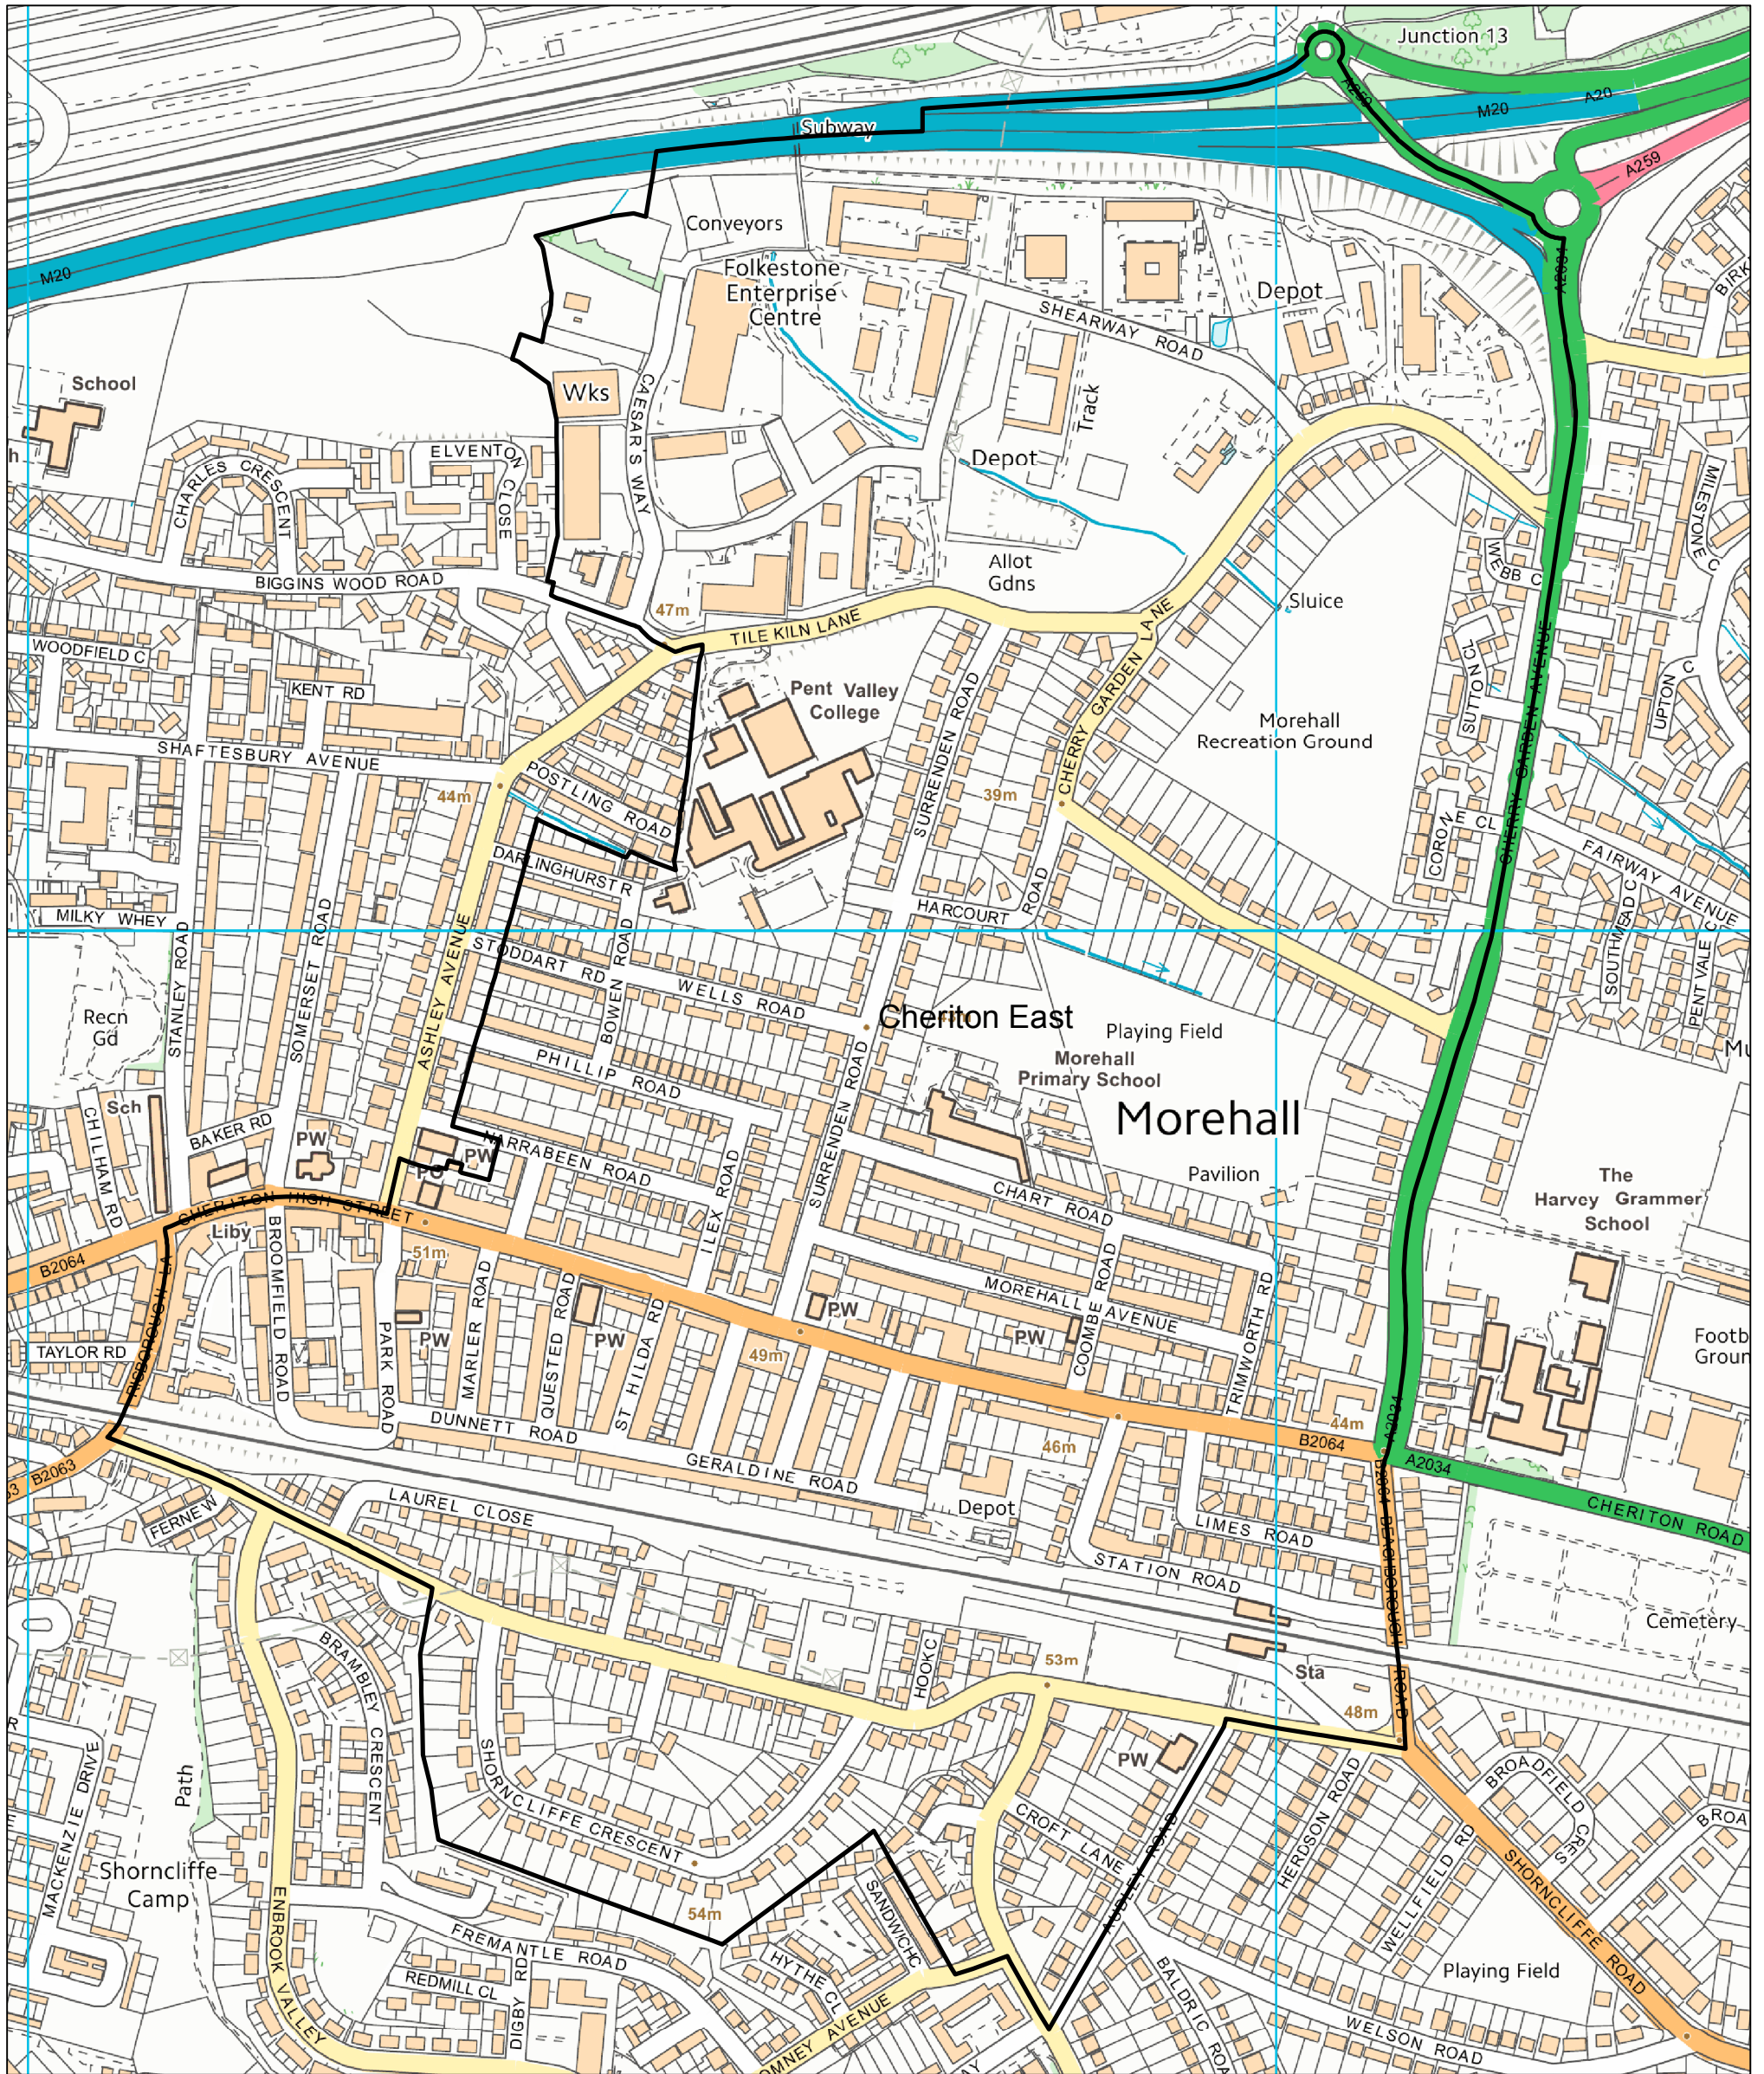

Parish Ward - Folkestone Cheriton East

Drawn date:
12 Feb 2019

Drawn by:
Brian Harper

Drawing ref:
2036/DSM/PB

Contains Ordnance Survey data
© Crown copyright and database right
Folkestone & Hythe Council 100019677 - 2019

Drawn at 1:5,250 on A3