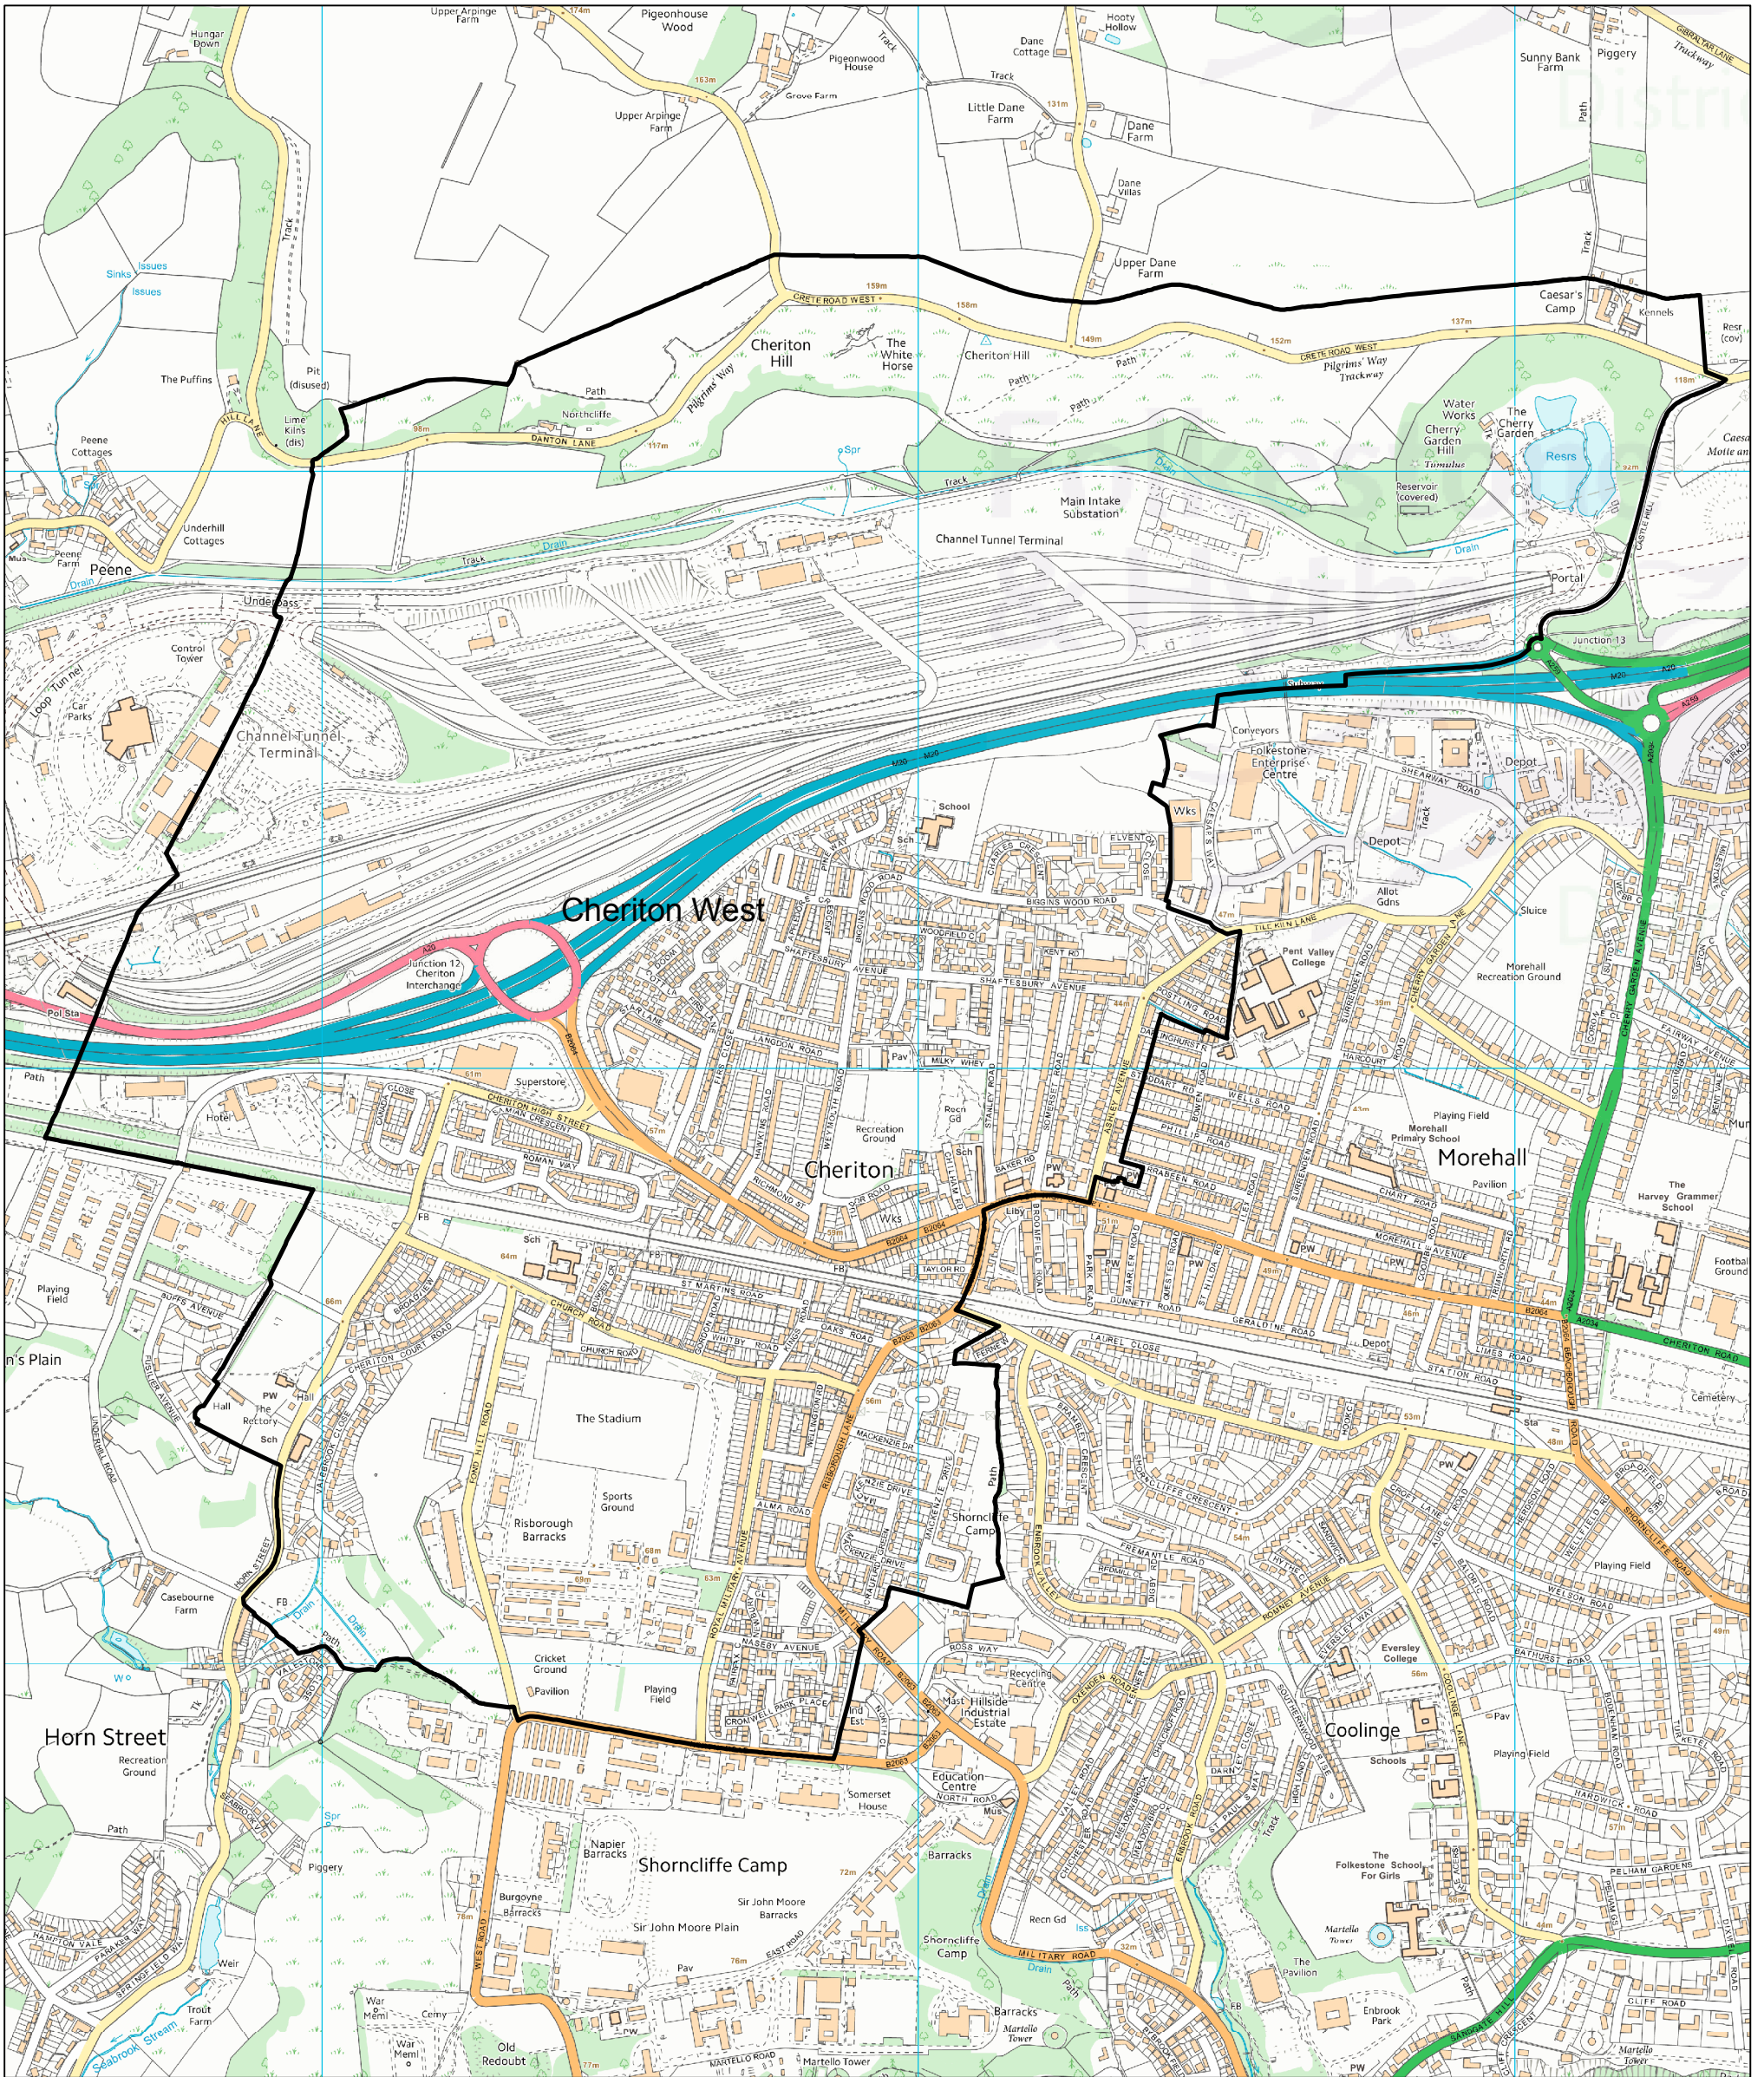

# Parish Ward - Folkestone Cheriton West

Drawn date:  
12 Feb 2019

Drawn by:  
Brian Harper

Drawing ref:  
1937/DSM/PB

Contains Ordnance Survey data  
© Crown copyright and database right  
Folkestone & Hythe Council 100019677 - 2019

Drawn at 1:11,000 on A3