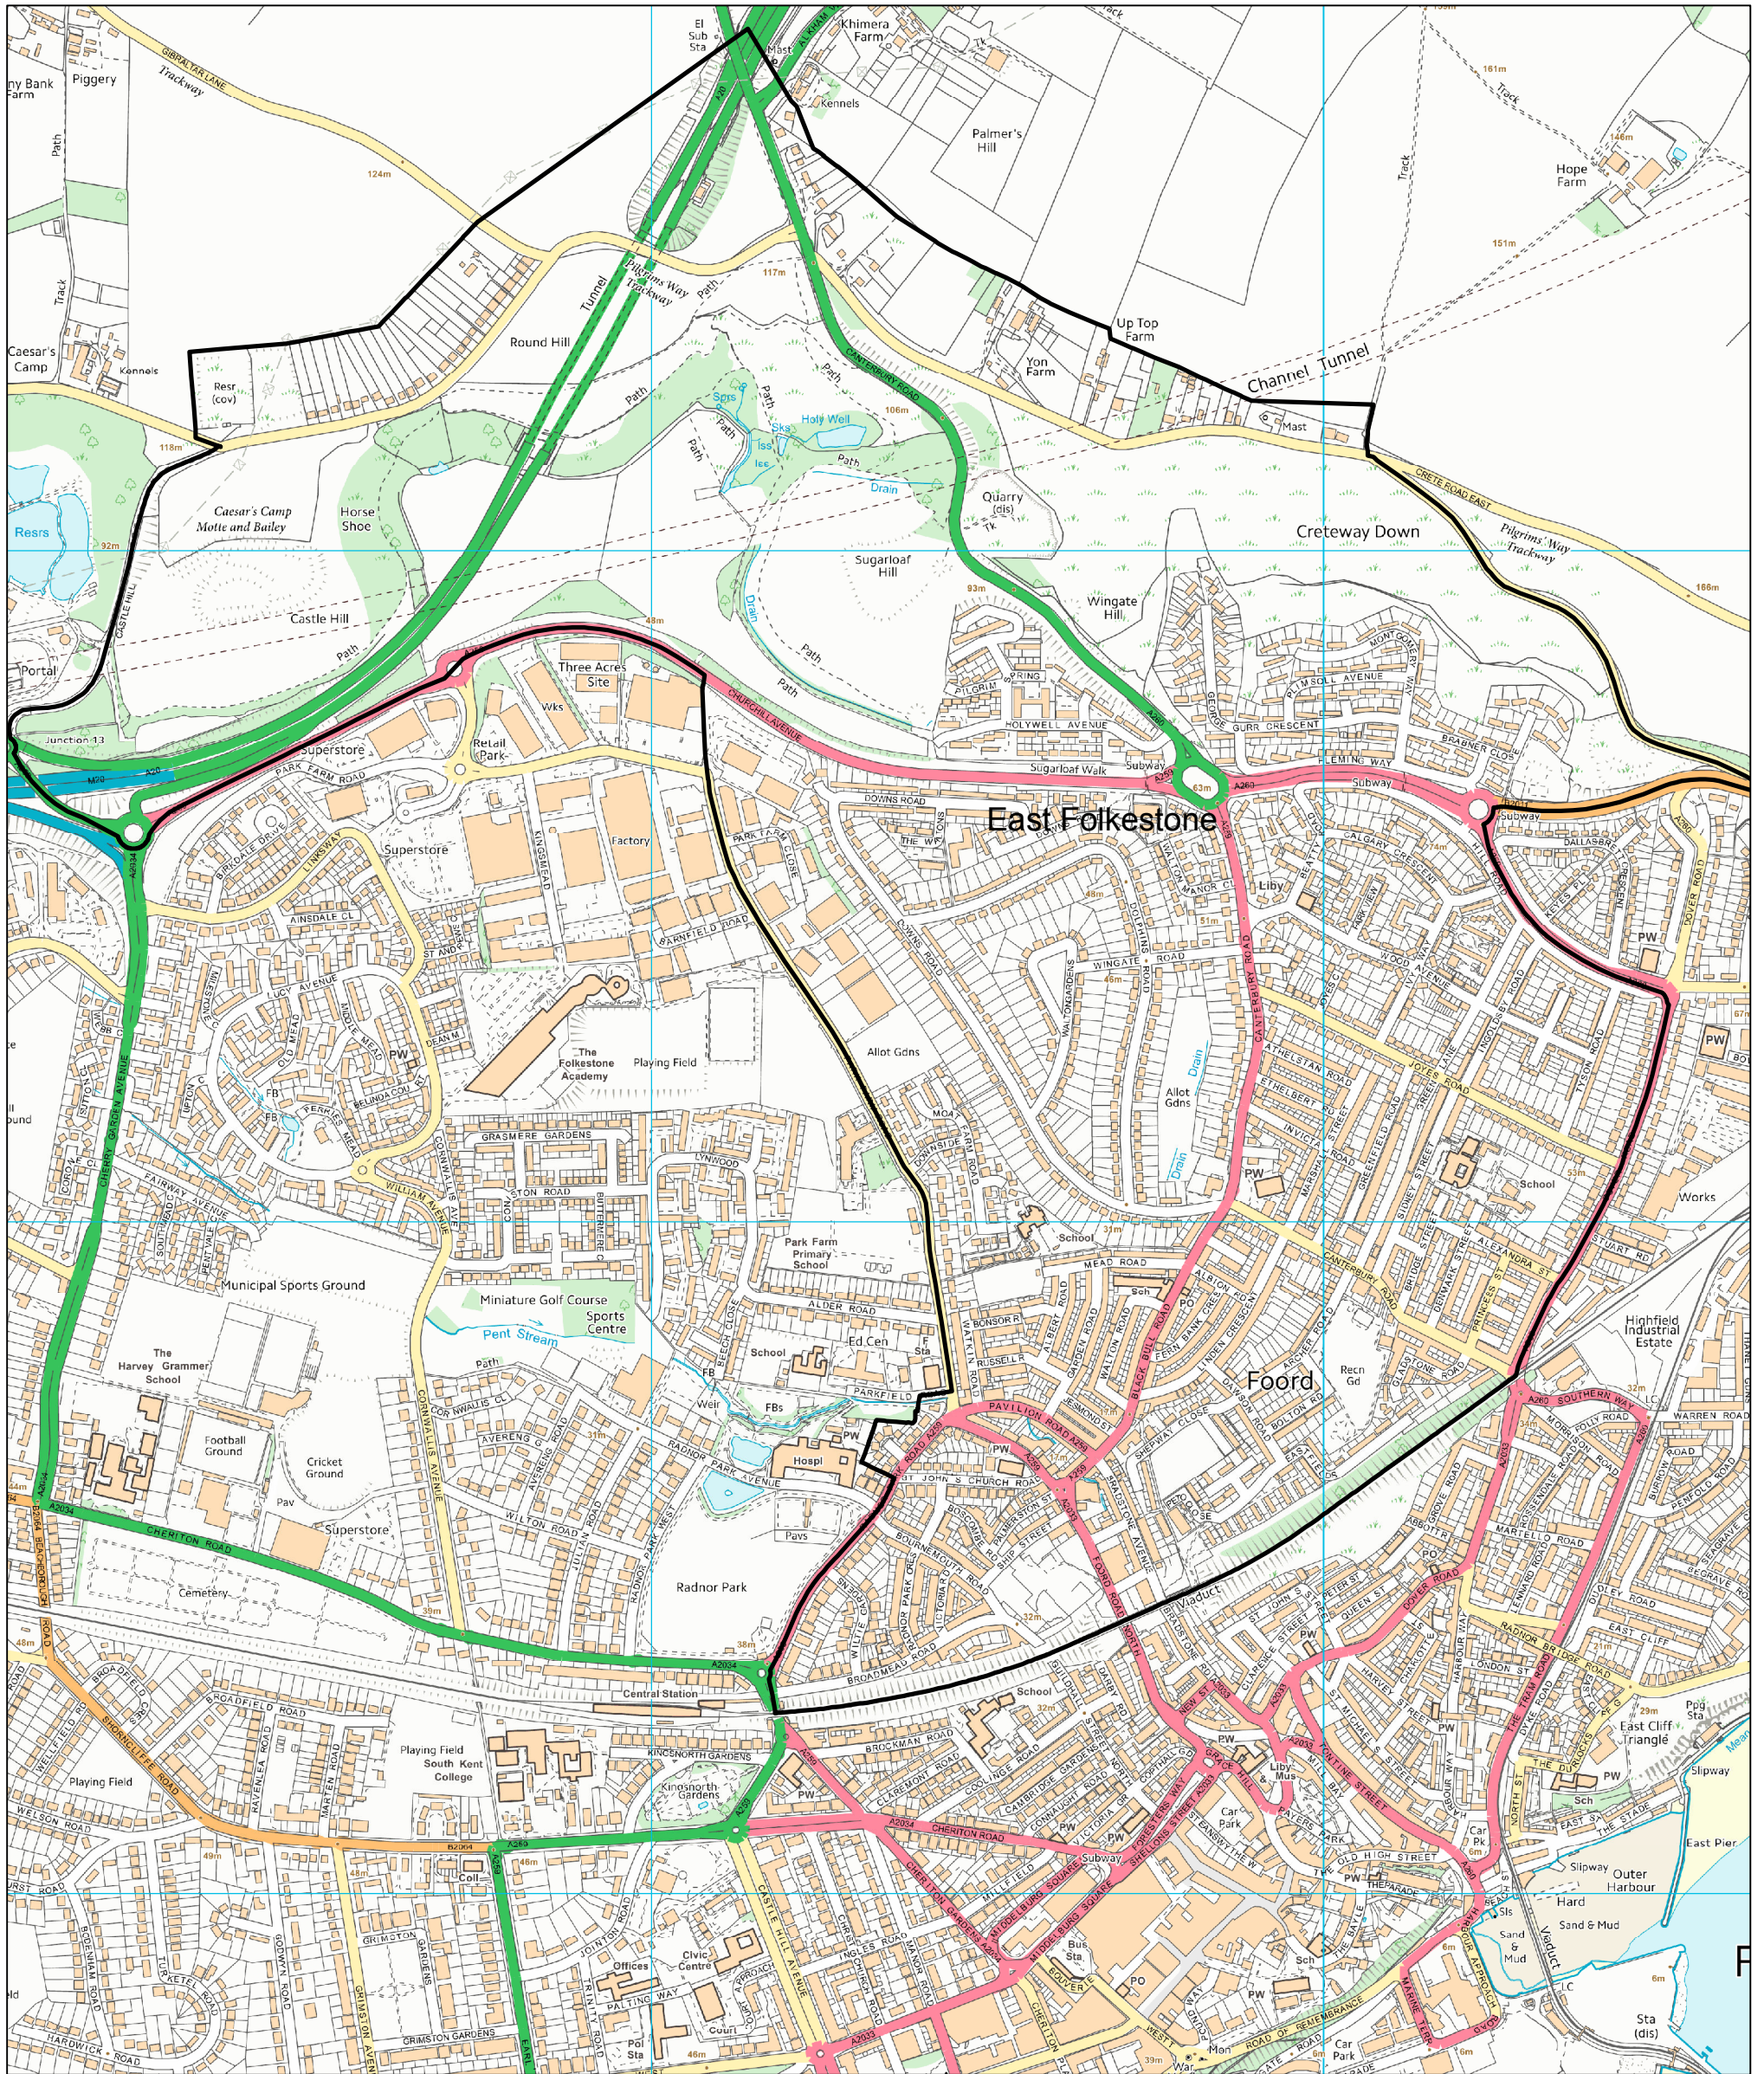

Parish Ward - East Folkestone

Drawn date:
12 Feb 2019

Drawn by:
Brian Harper

Drawing ref:
2237/DSM/PB

Contains Ordnance Survey data
© Crown copyright and database right
Folkestone & Hythe Council 100019677 - 2019

Drawn at 1:9,750 on A3