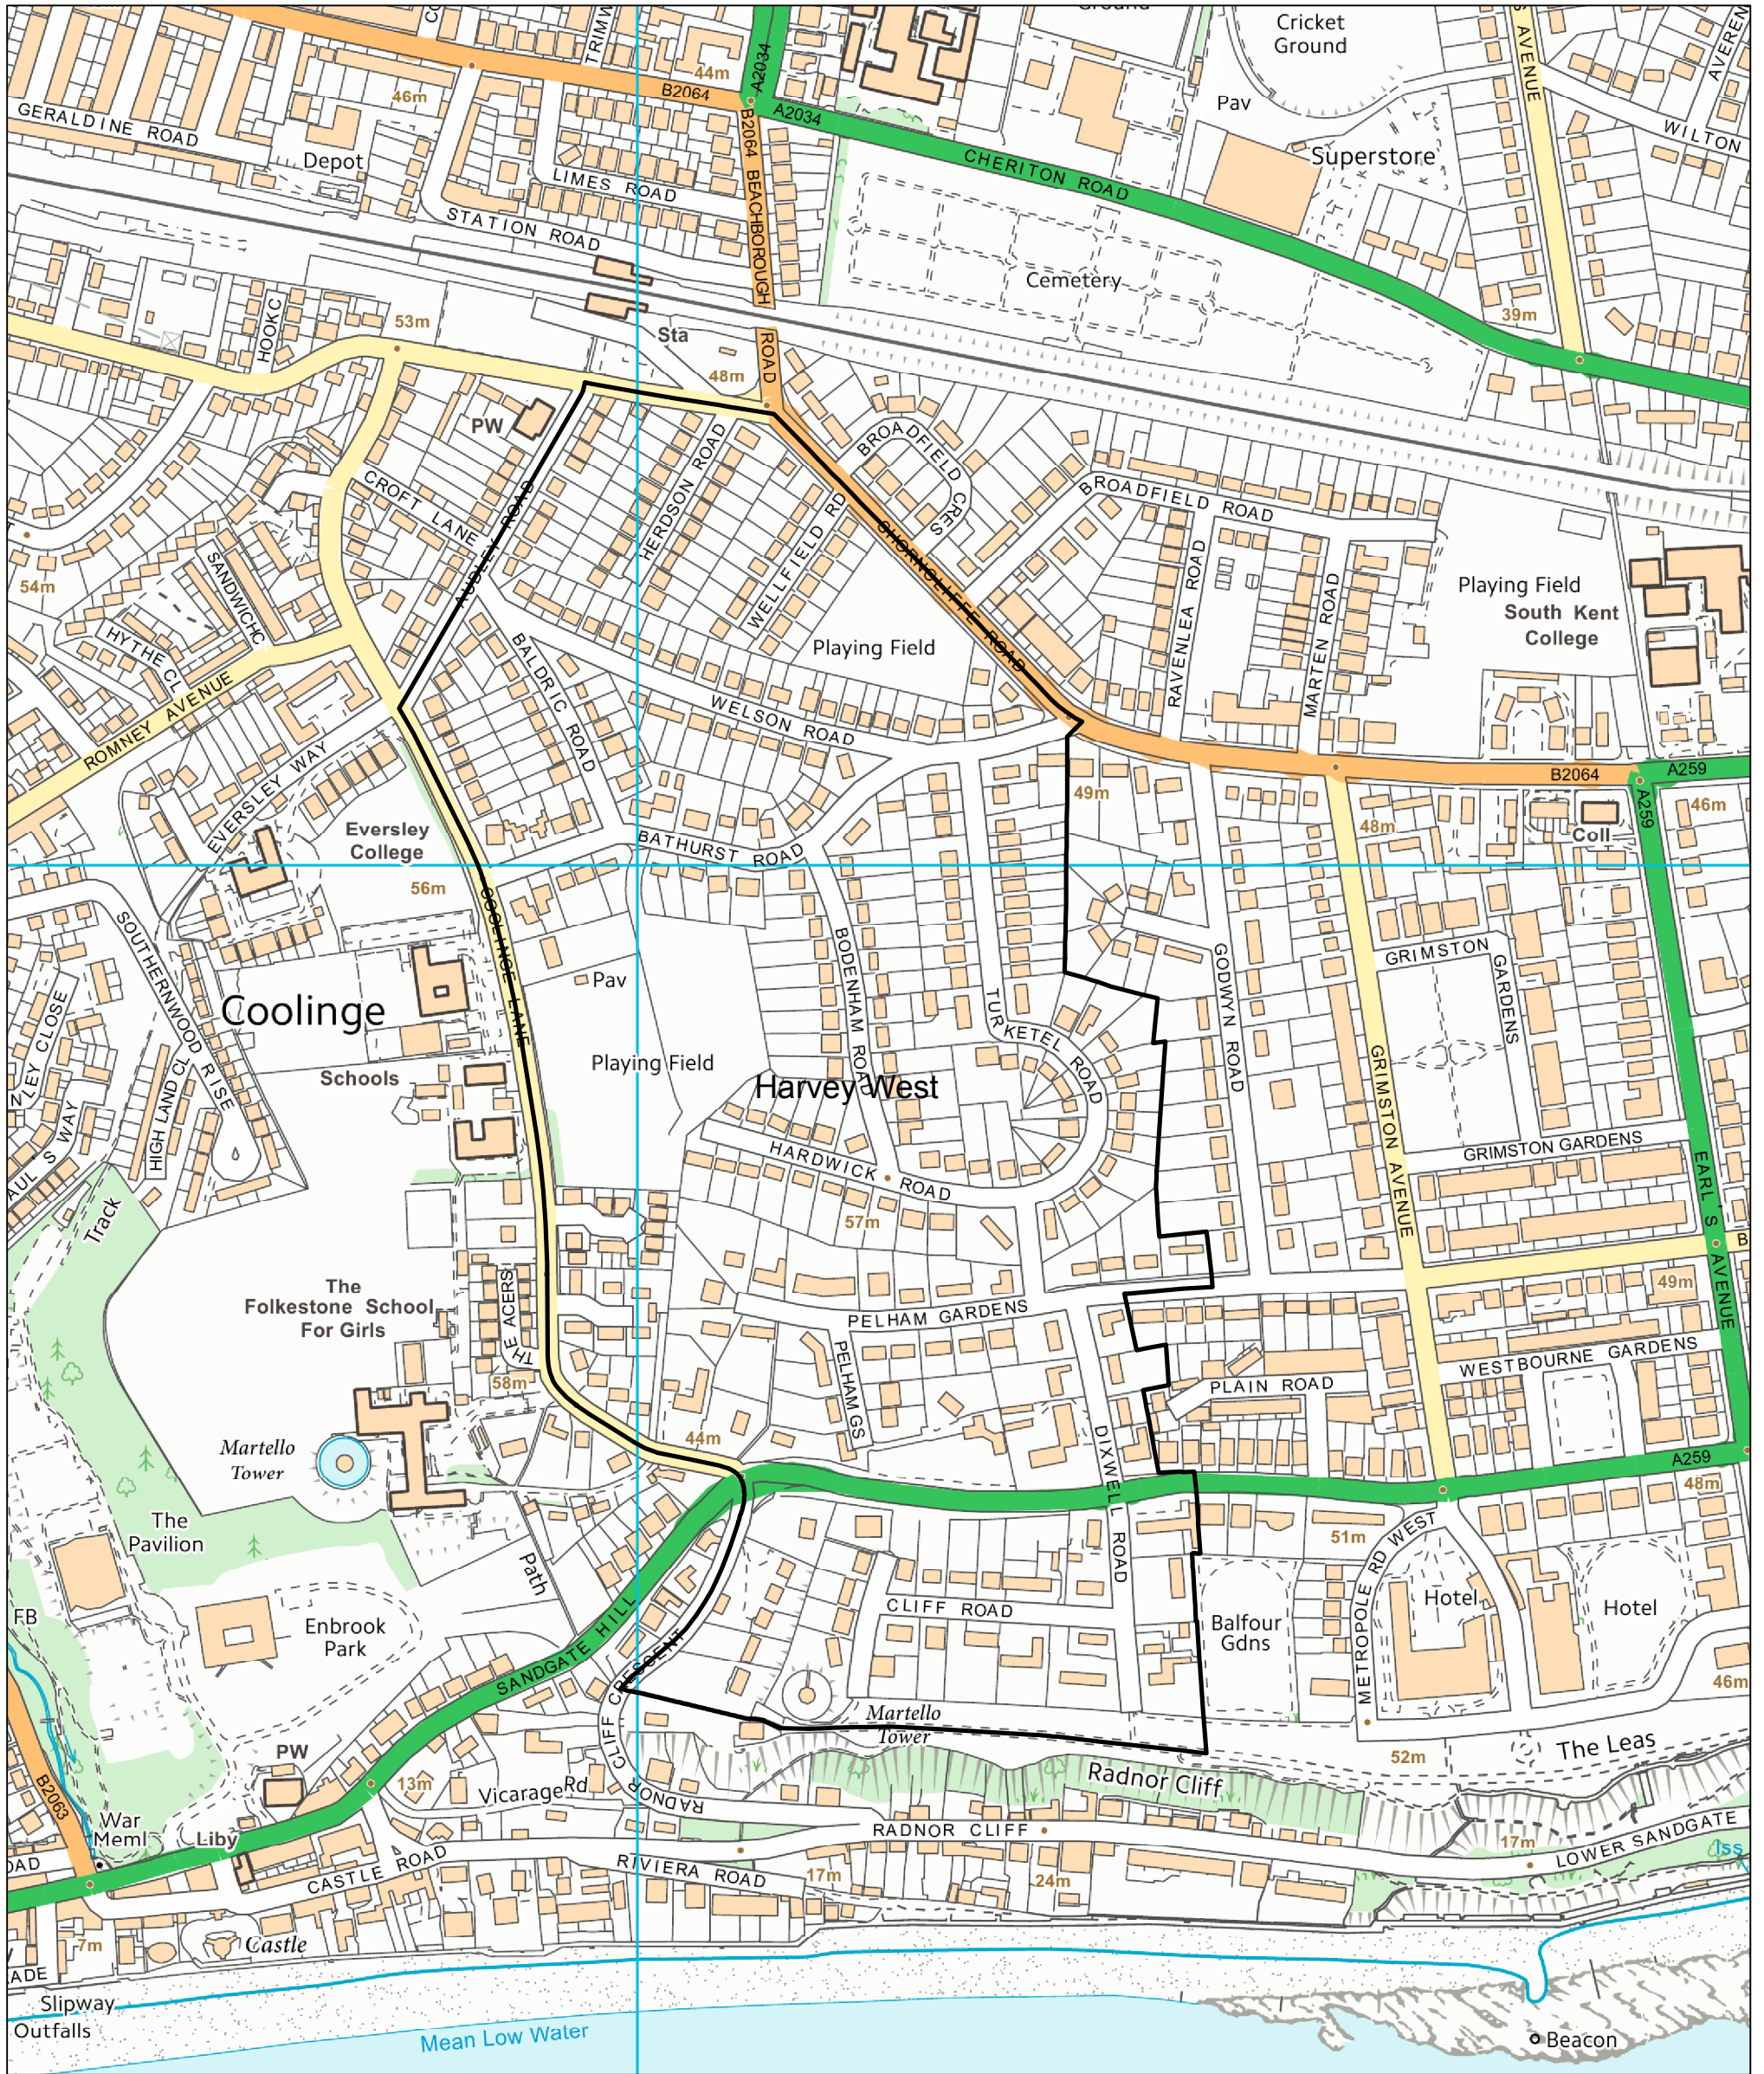

Parish Ward - Folkestone Harvey West

Drawn date:
12 Feb 2019

Drawn by:
Brian Harper

Drawing ref:
2135/DSM/PB

Contains Ordnance Survey data
© Crown copyright and database right
Folkestone & Hythe Council 100019677 - 2019

Drawn at 1:5,000 on A3