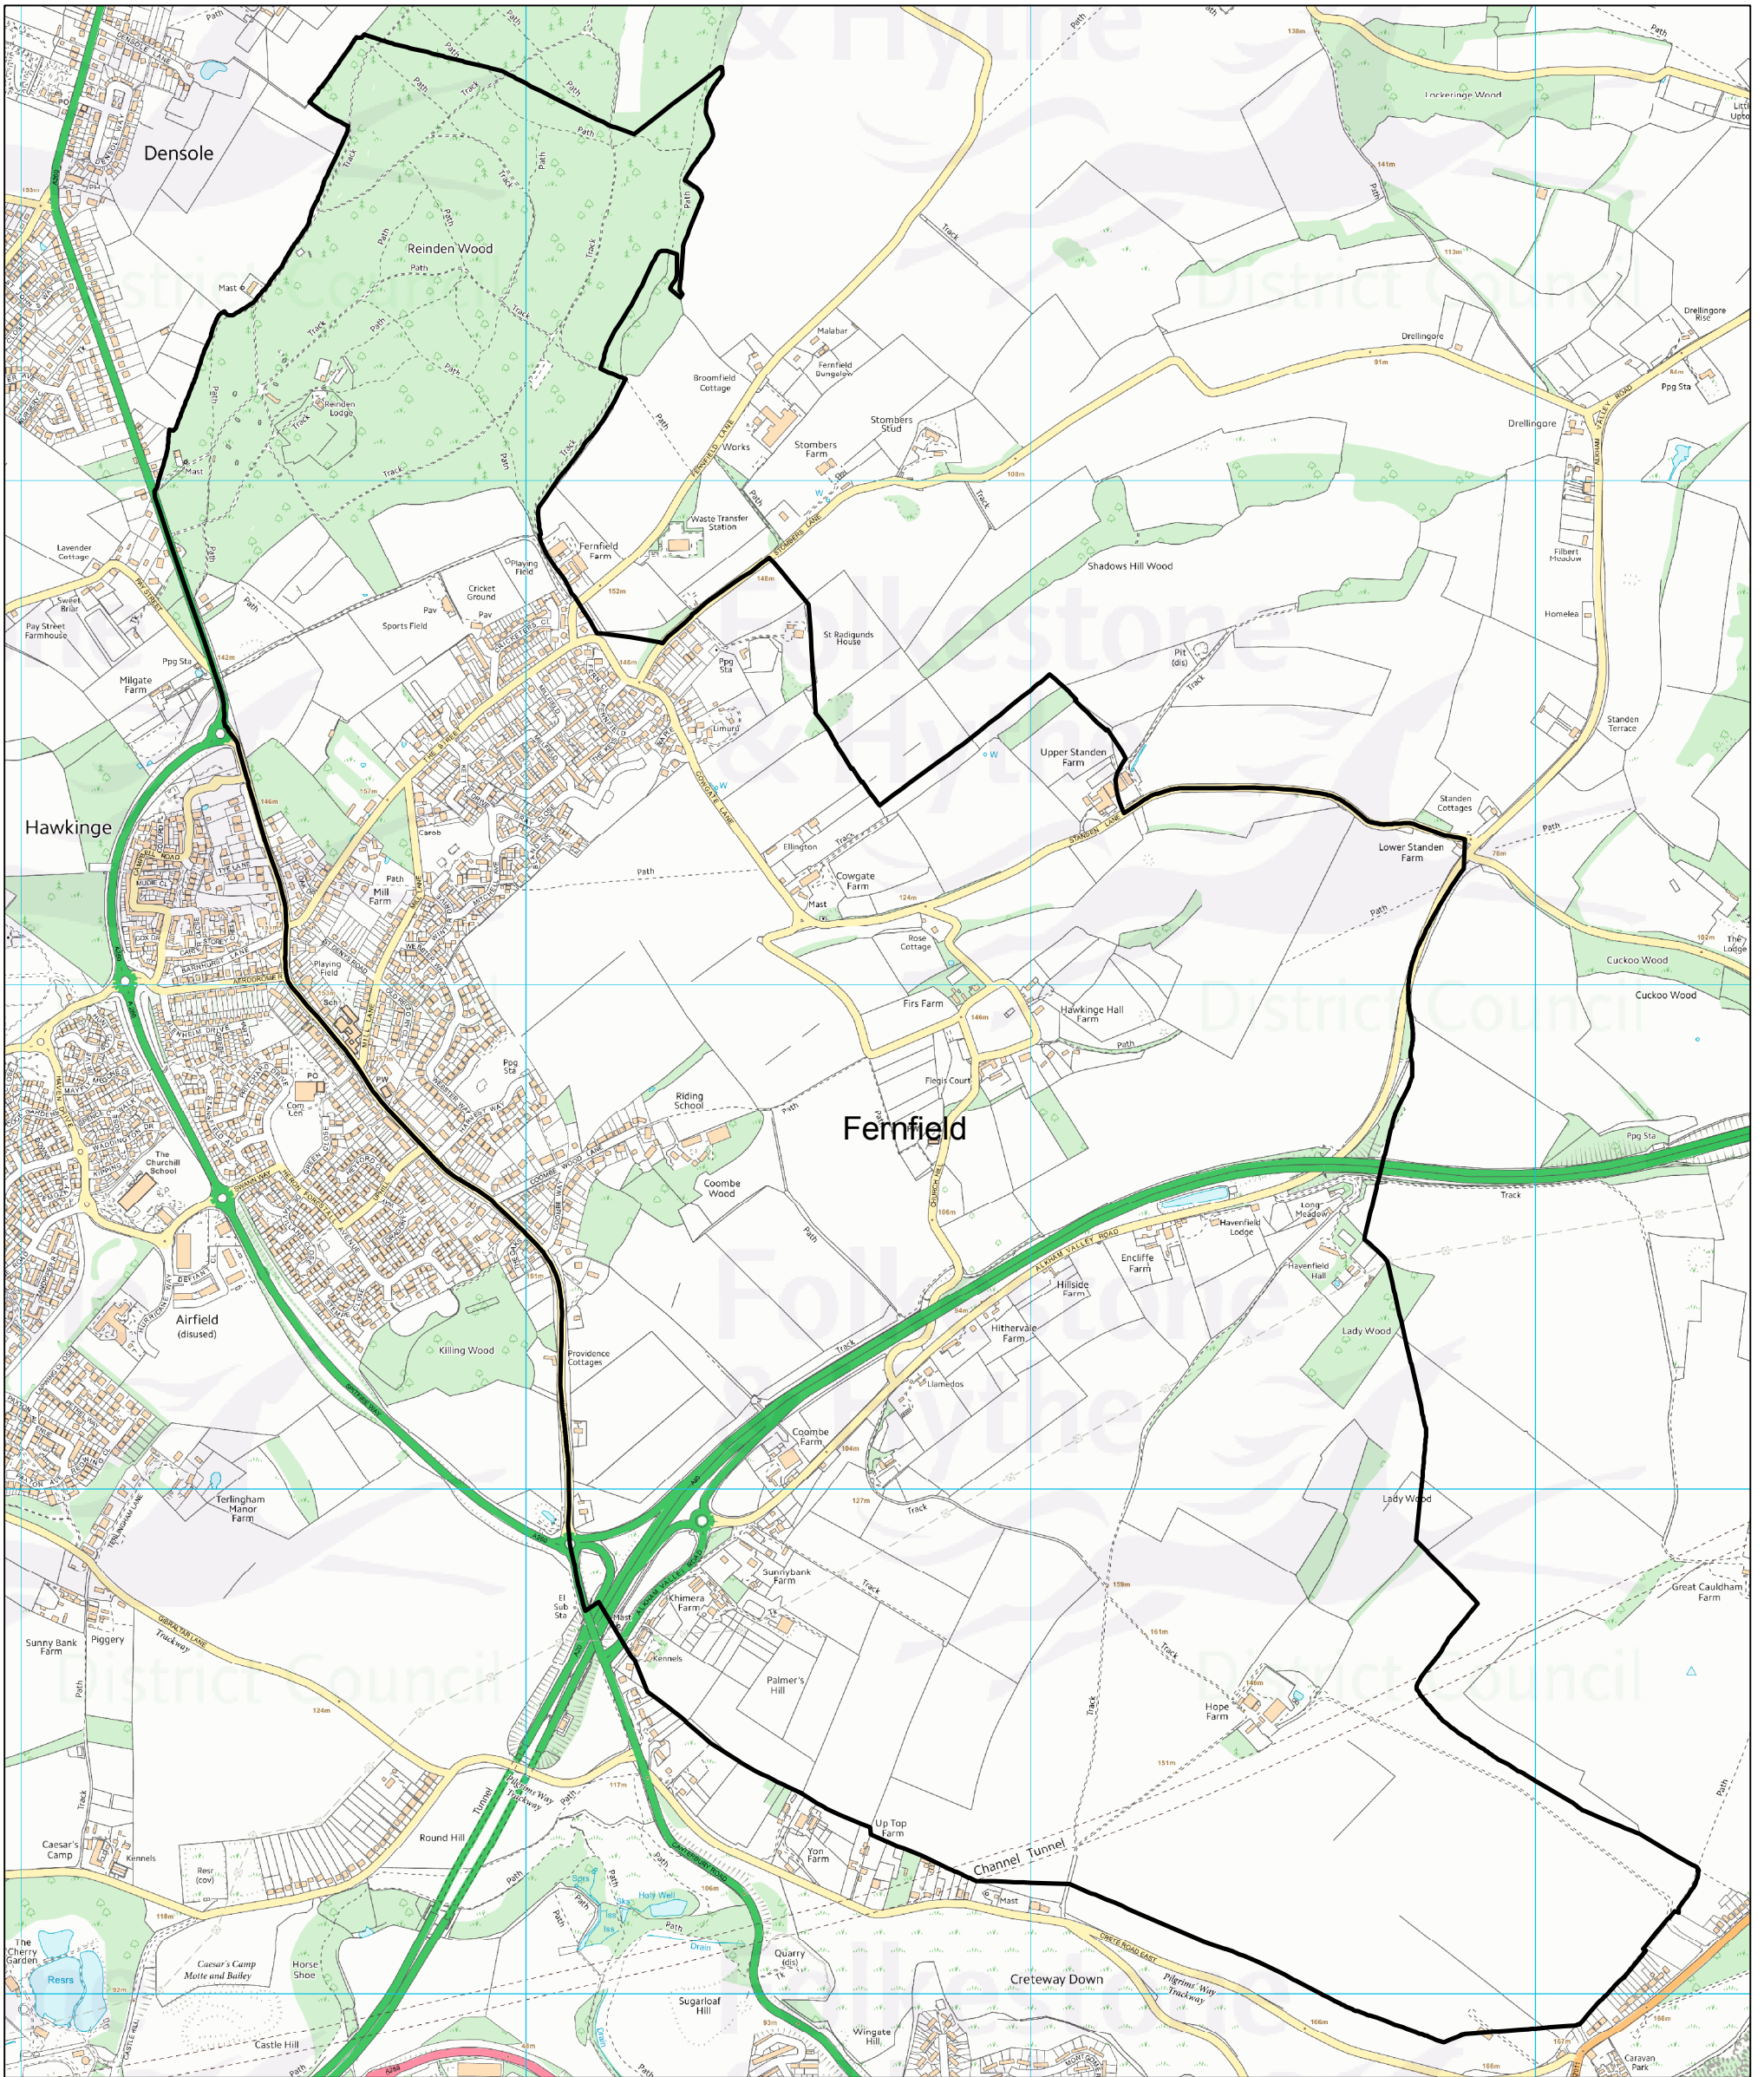

Parish Ward - Hawkinge Fernfield

Drawn date:
12 Feb 2019

Drawn by:
Brian Harper

Drawing ref:
2139/DSM/PB

Contains Ordnance Survey data
© Crown copyright and database right
Folkestone & Hythe Council 100019677 - 2019

Drawn at 1:13,000 on A3