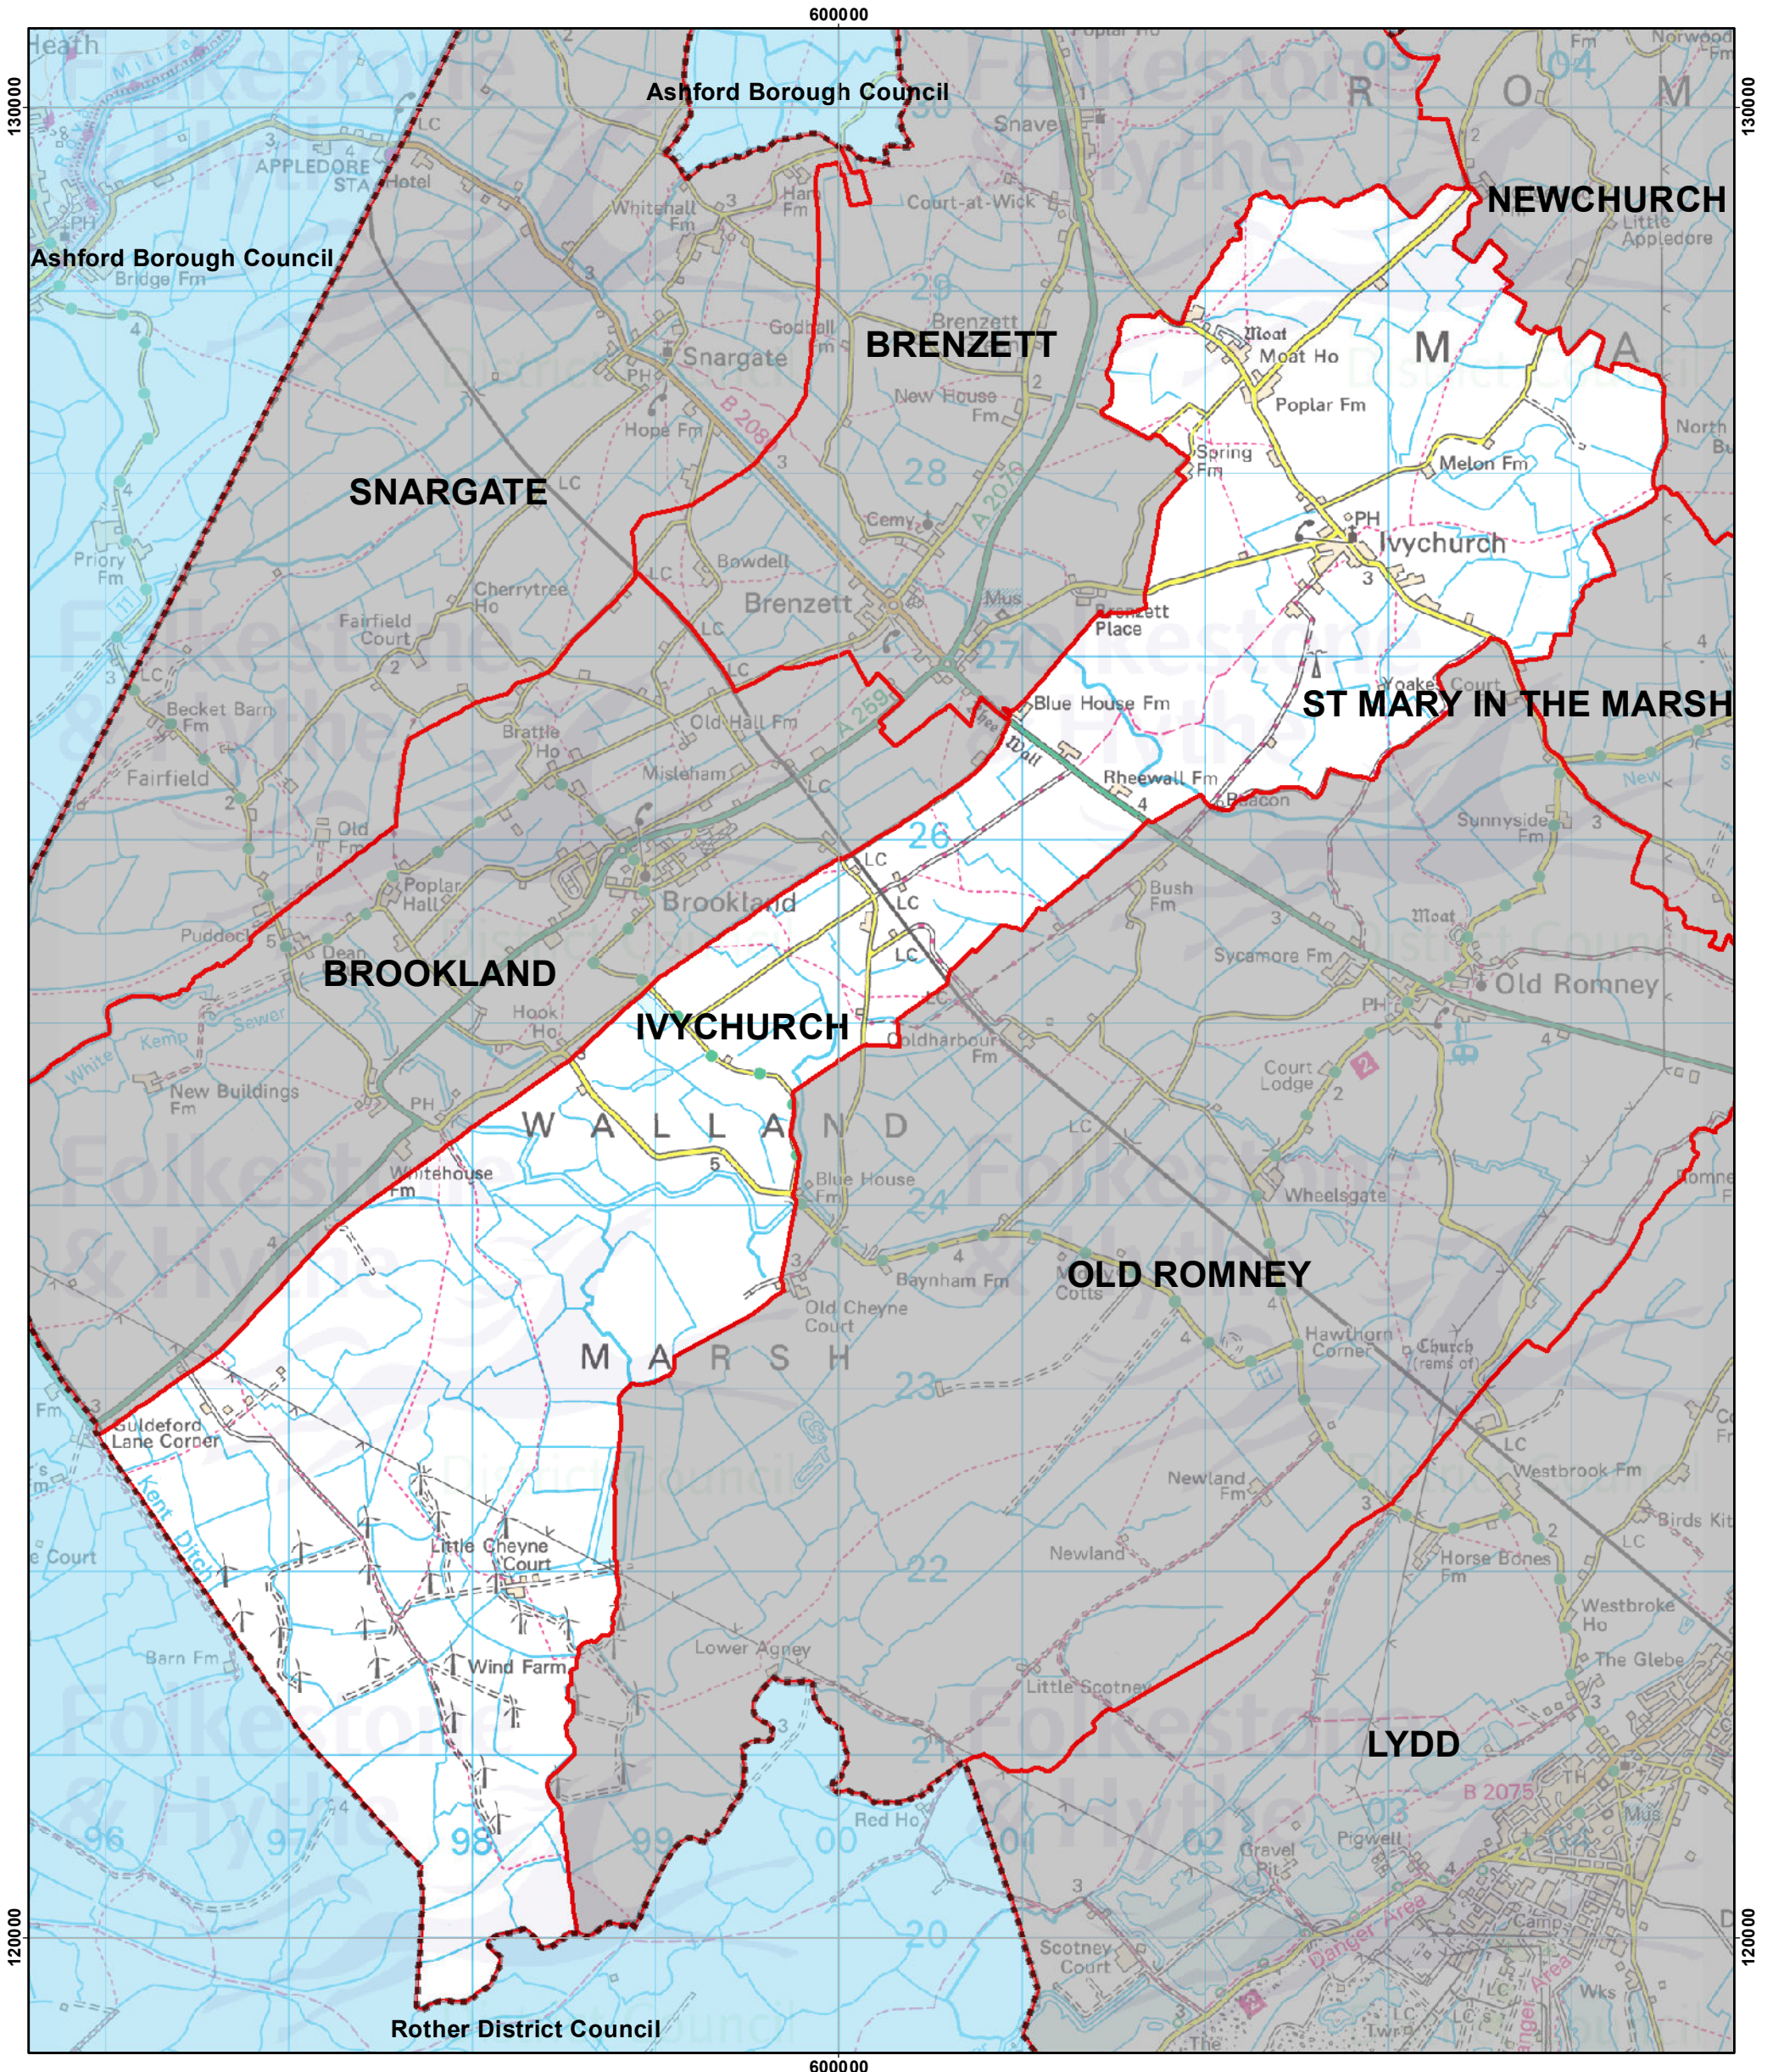

Ivychurch Parish

Drawn date:
15 Nov 2022

Drawn by:
A. Gheorghita

Drawing ref:
IC/PARISH

Contains Ordnance Survey data
© Crown copyright and database right
Folkestone & Hythe Council 100019677 - 2022

Drawn at 1:35,000 on A3