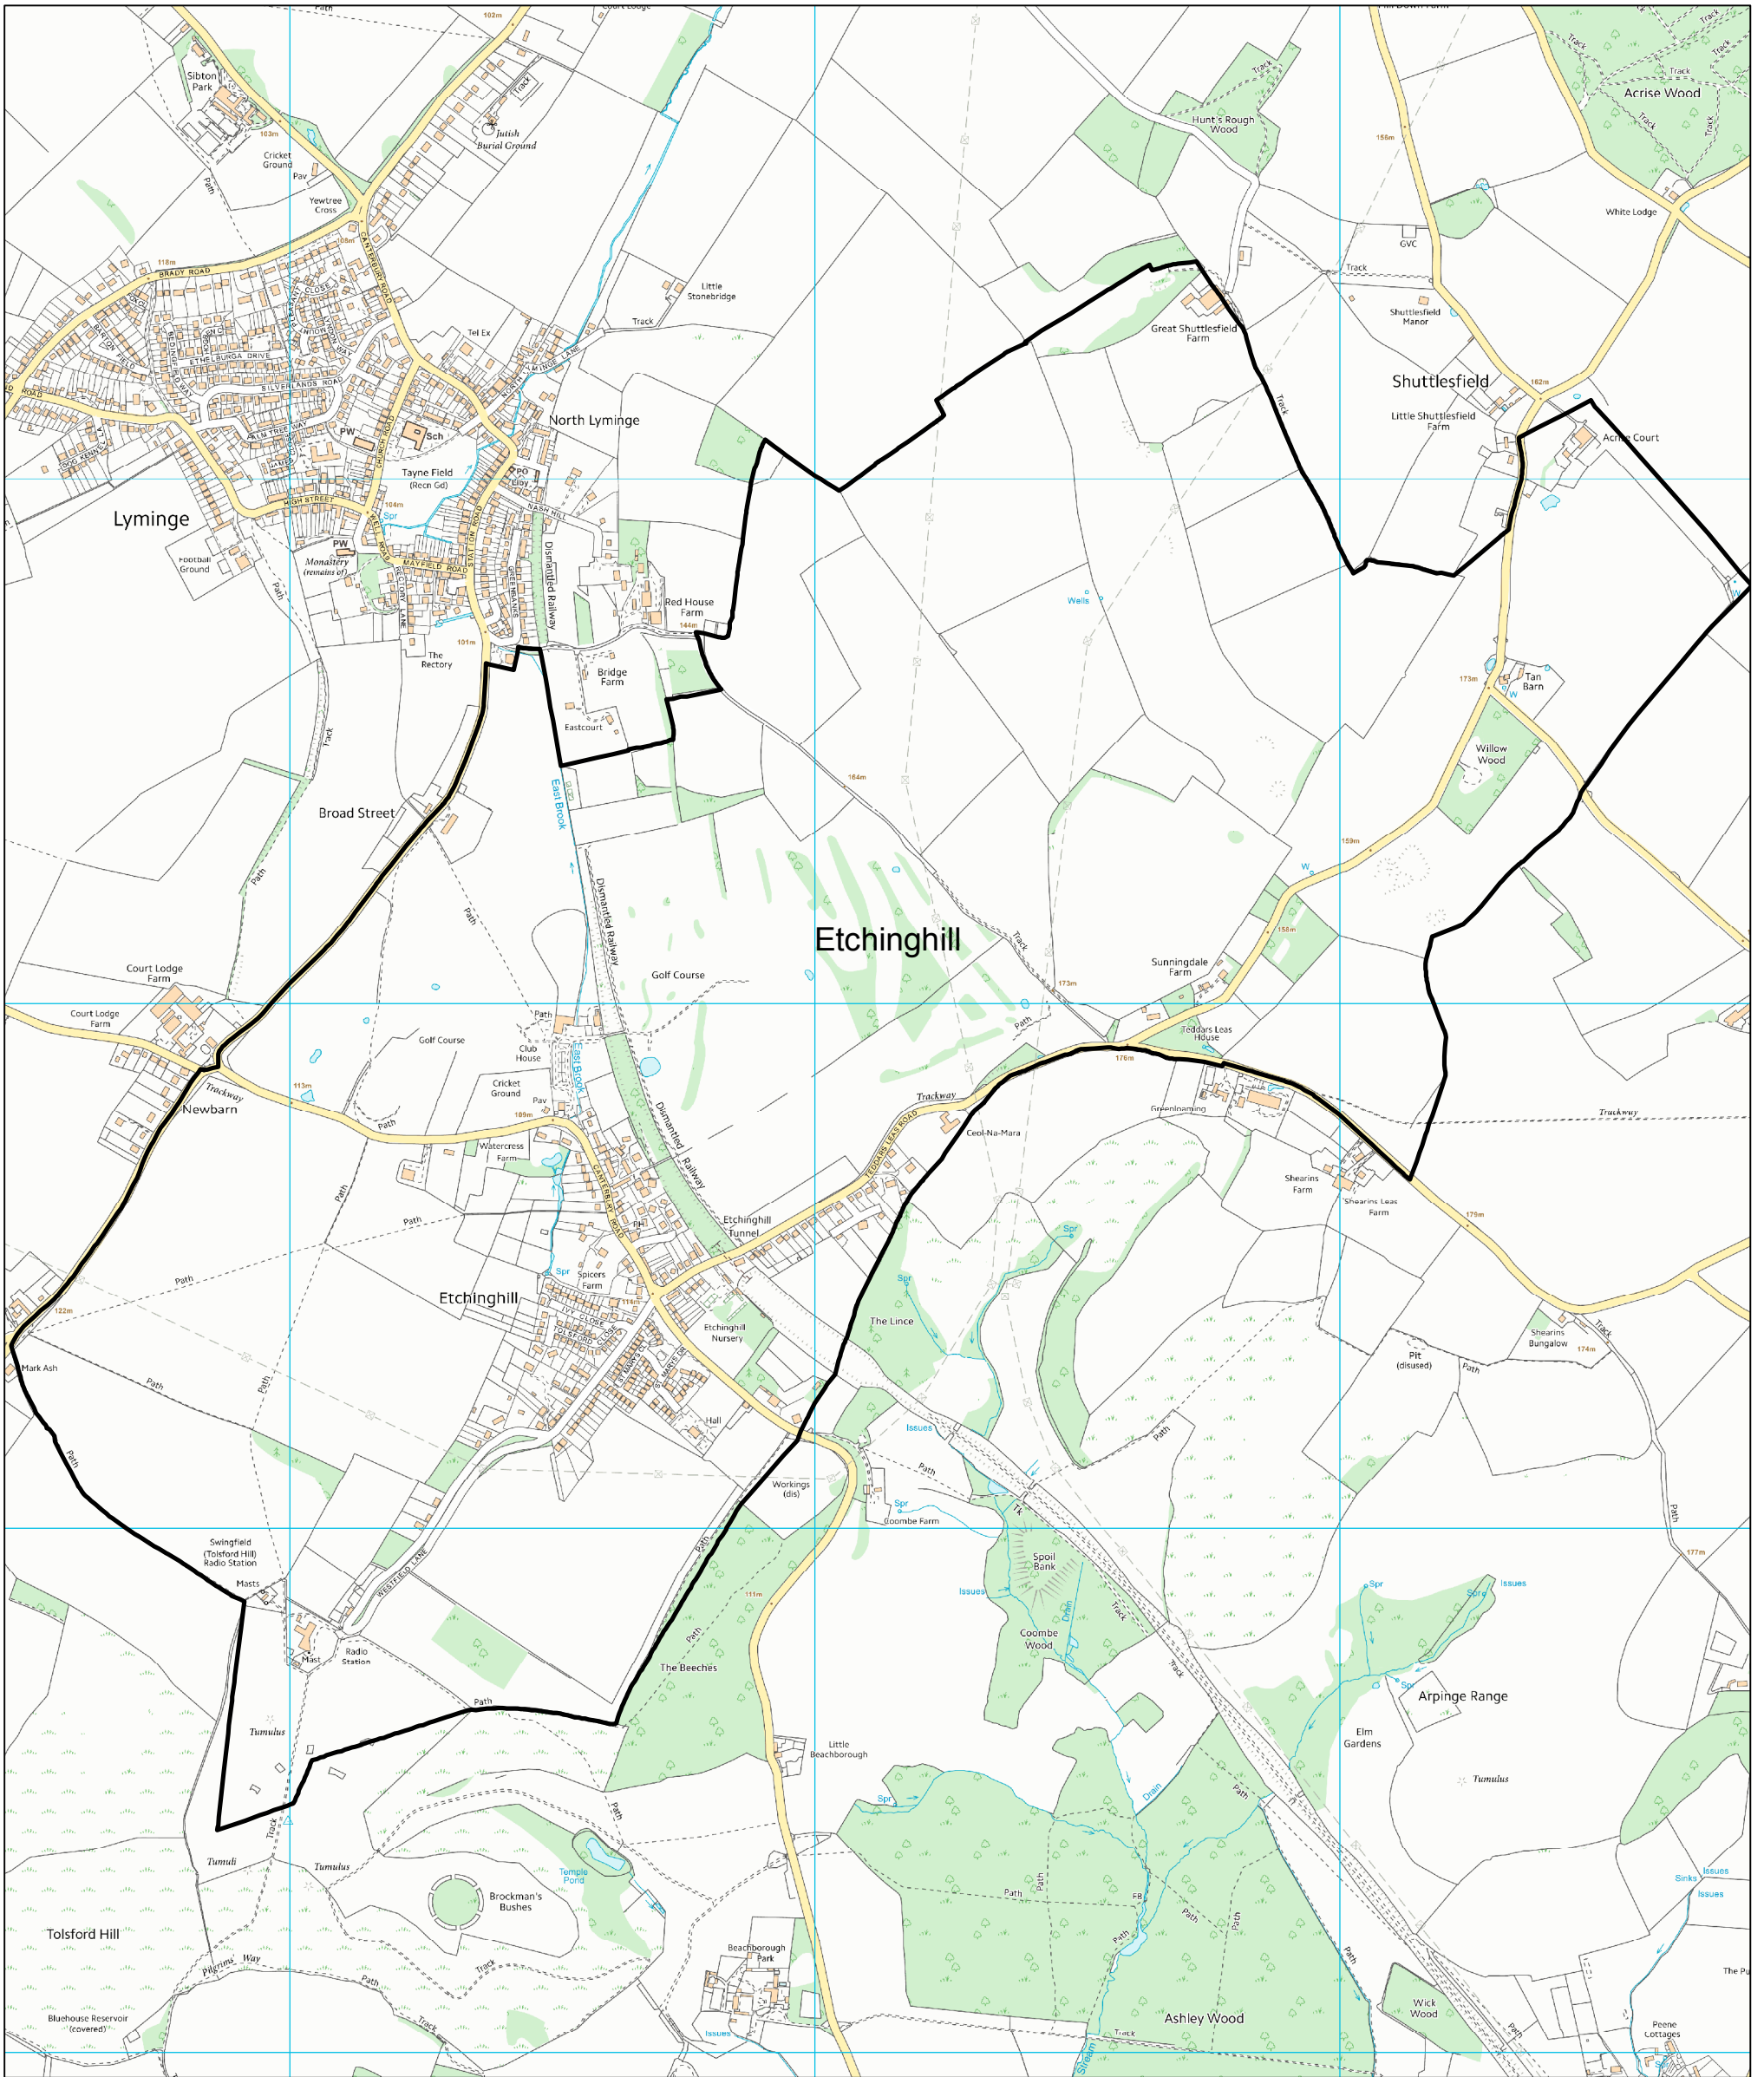

Parish Ward - Etchinghill

Drawn date:
12 Feb 2019

Drawn by:
Brian Harper

Drawing ref:
1740/DSM/PB

Contains Ordnance Survey data
© Crown copyright and database right
Folkestone & Hythe Council 100019677 - 2019

Drawn at 1:12,500 on A3