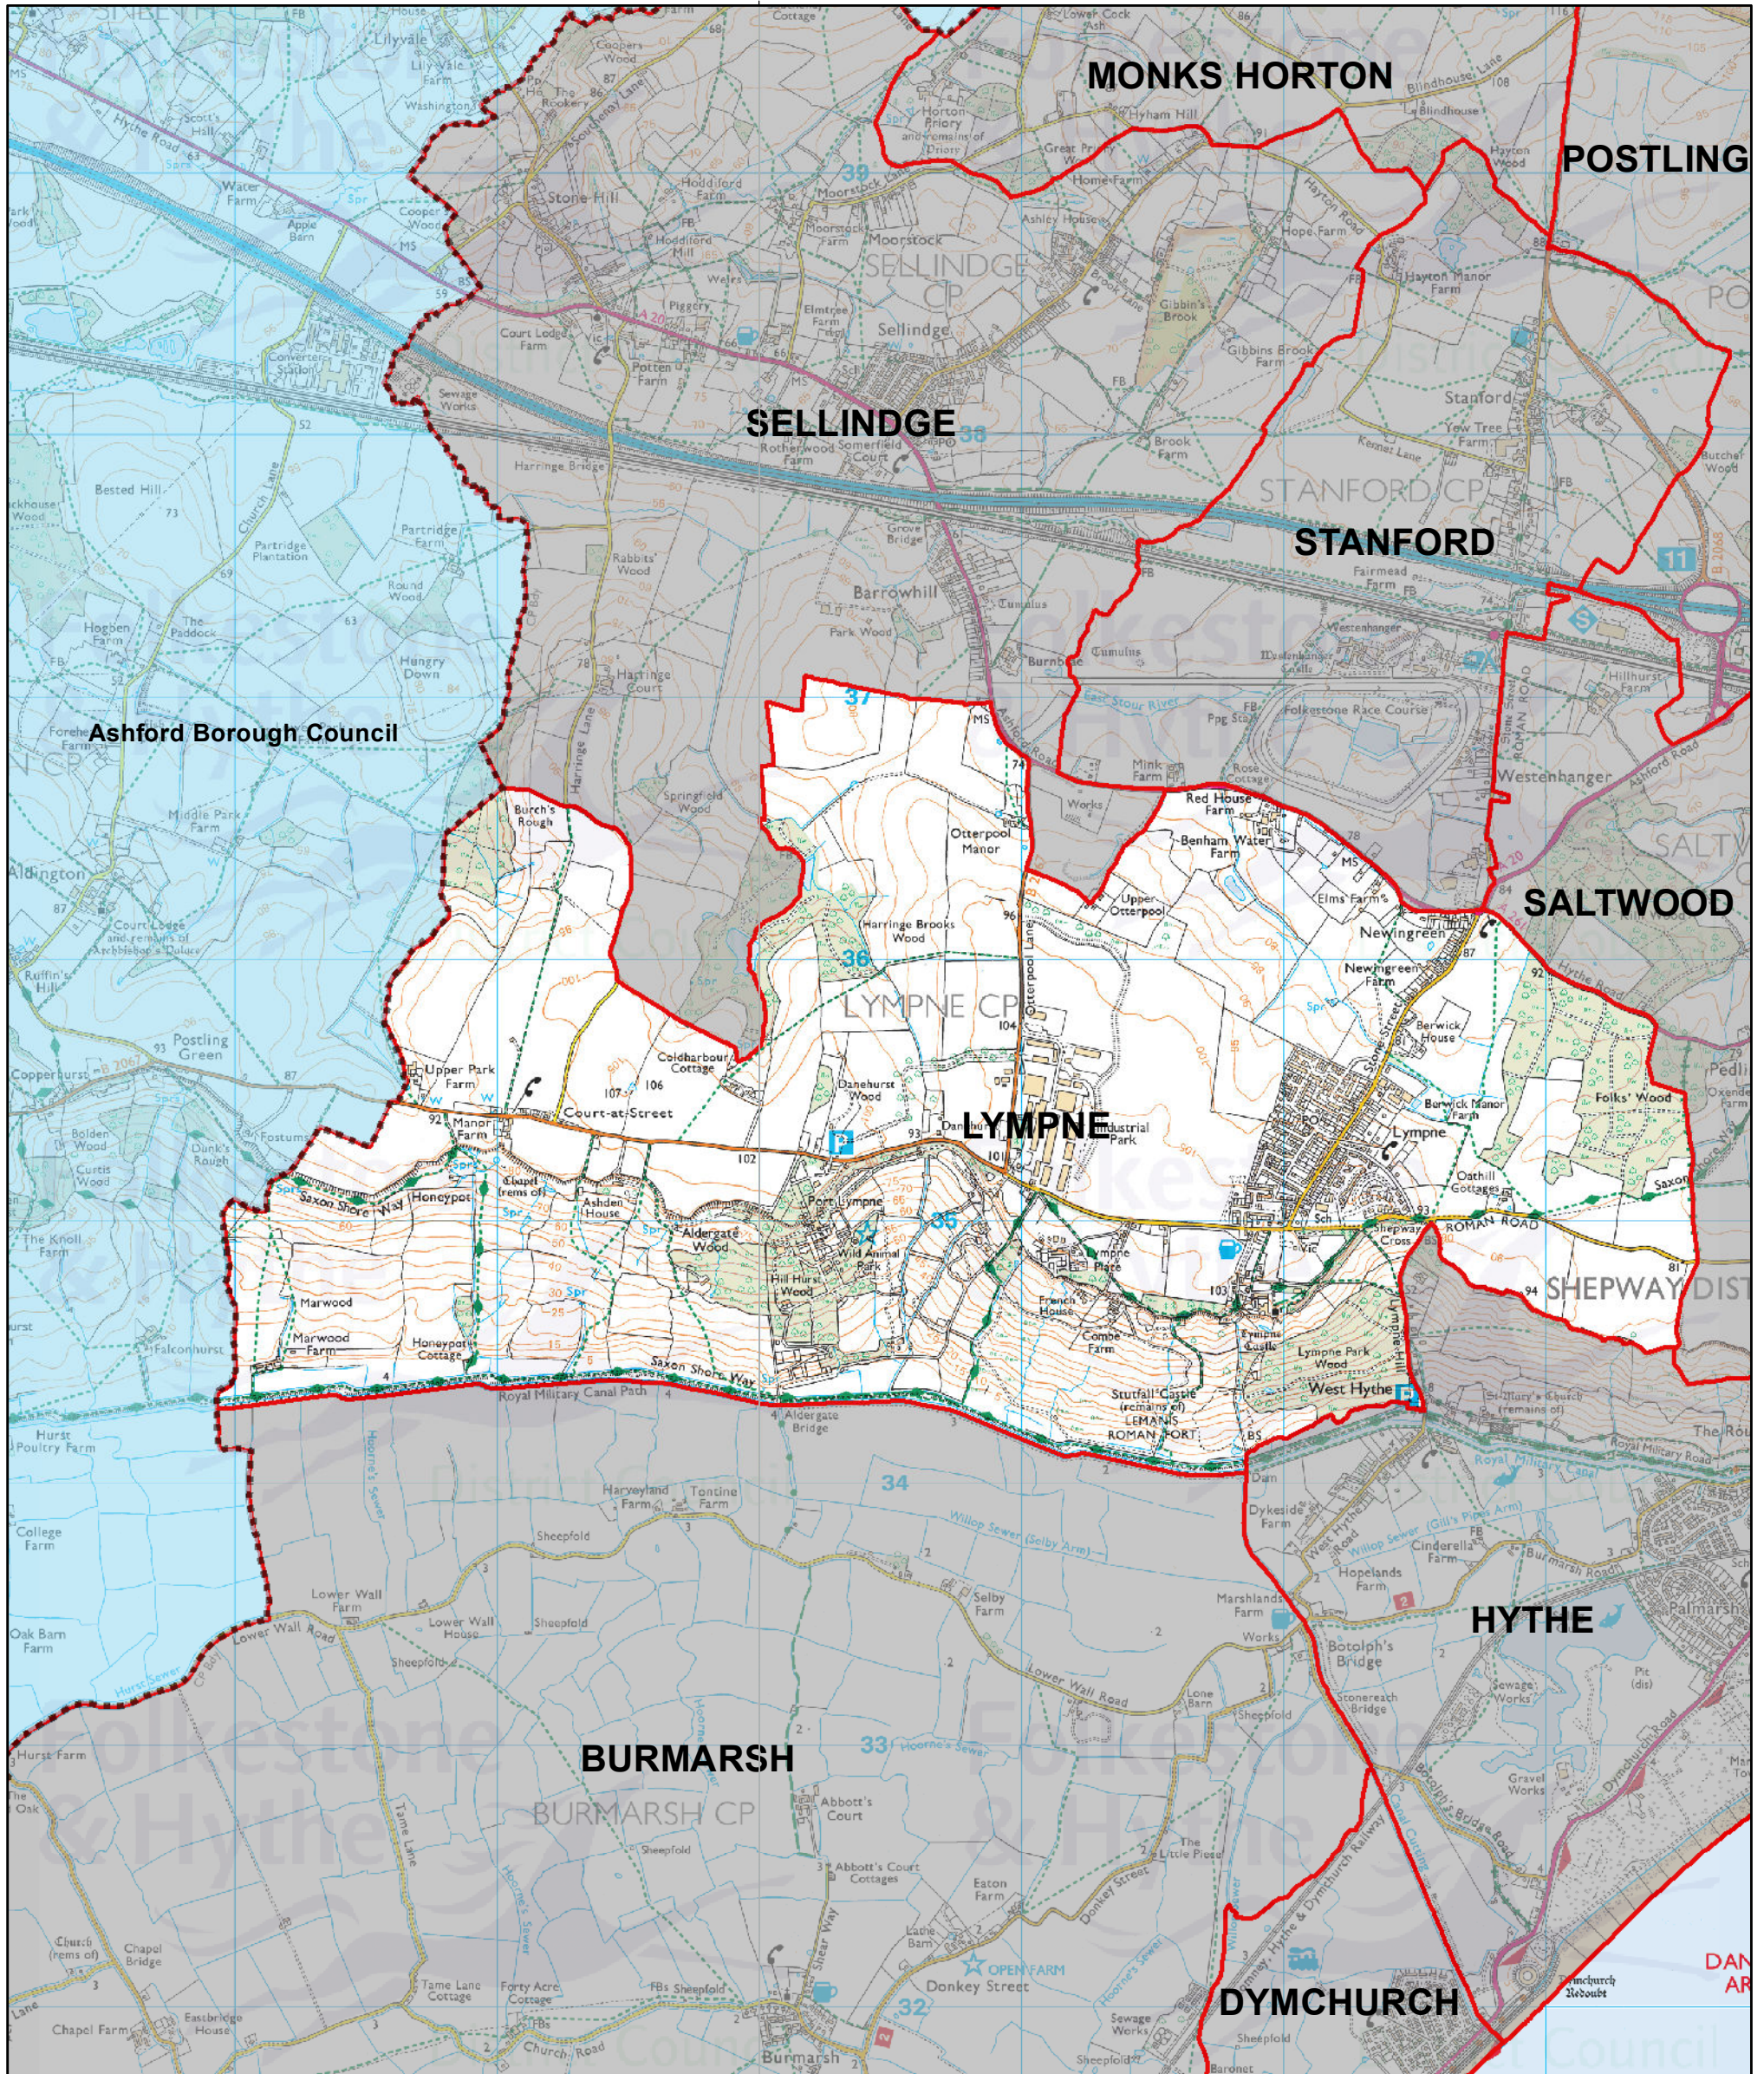

Lympne Parish

610000

610000

Drawn date:
15 Nov 2022

Drawn by:
A. Gheorghita

Drawing ref:
LY/PARISH

Contains Ordnance Survey data
© Crown copyright and database right
Folkestone & Hythe Council 100019677 - 2022

Drawn at 1:25,000 on A3