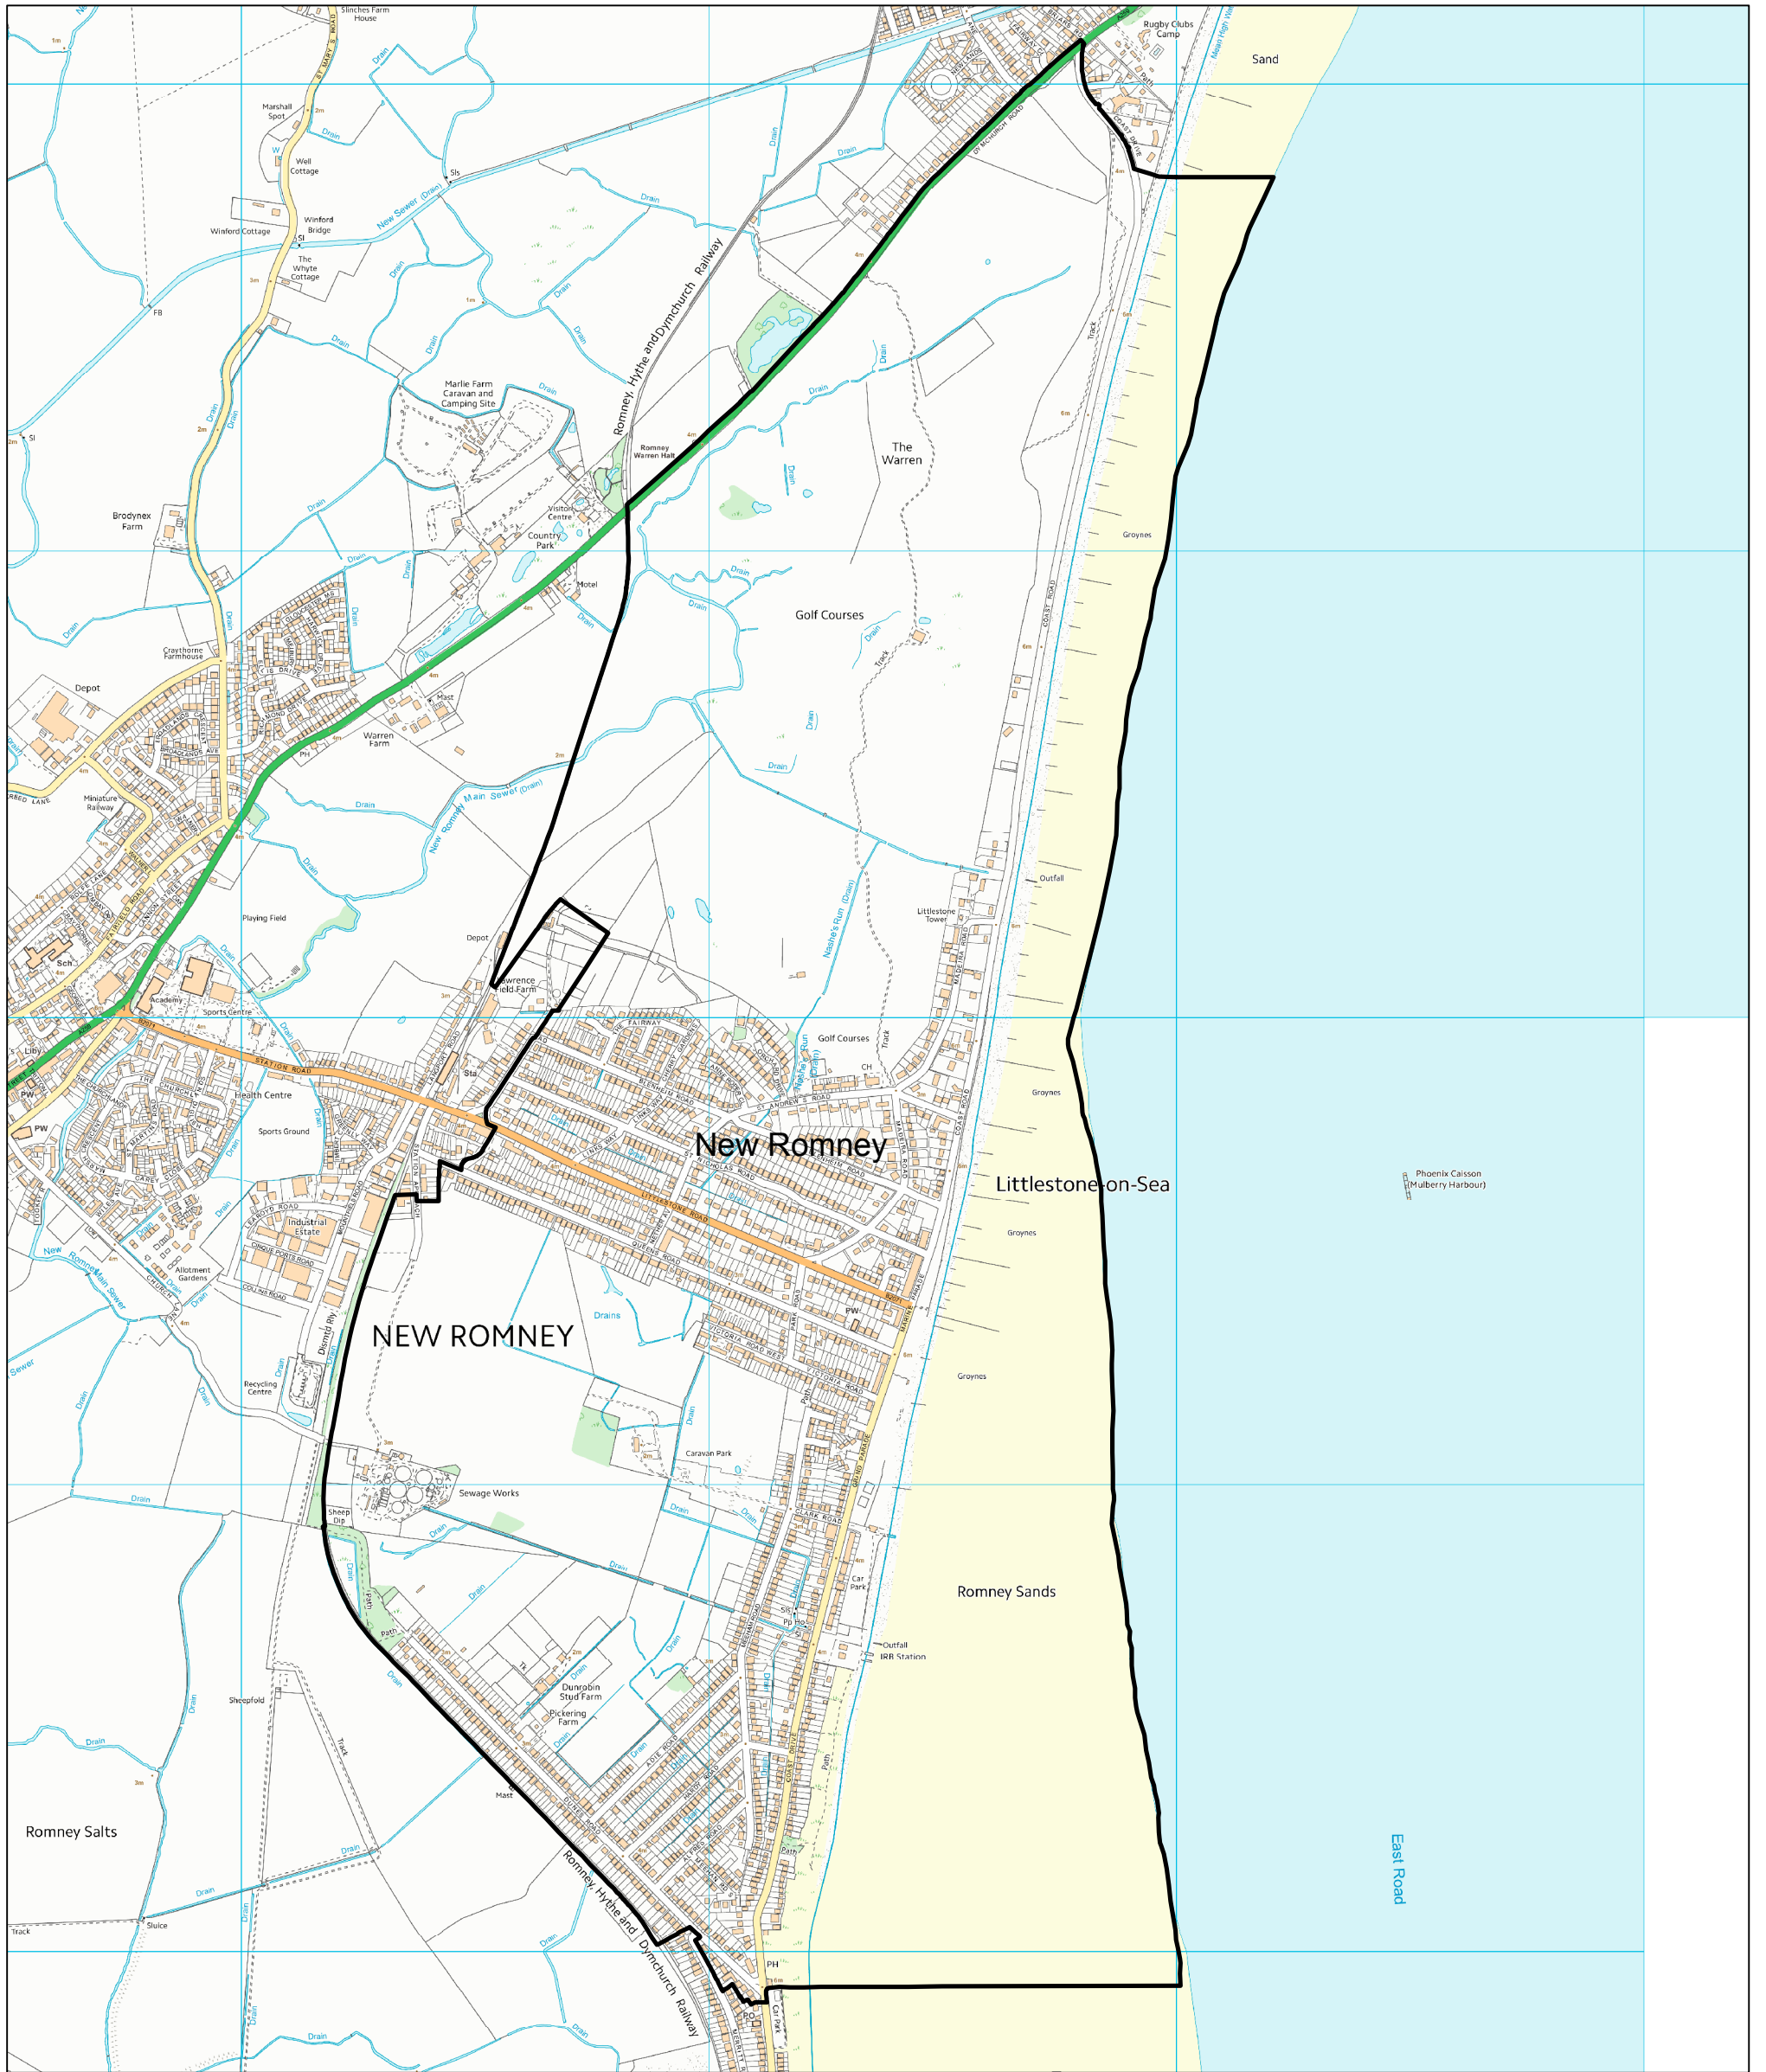

# Parish Ward - New Romney Coast

Drawn date:  
12 Feb 2019

Drawn by:  
Brian Harper

Drawing ref:  
0824/DSM/PB

Contains Ordnance Survey data  
© Crown copyright and database right  
Folkestone & Hythe Council 100019677 - 2019

Drawn at 1:14,000 on A3