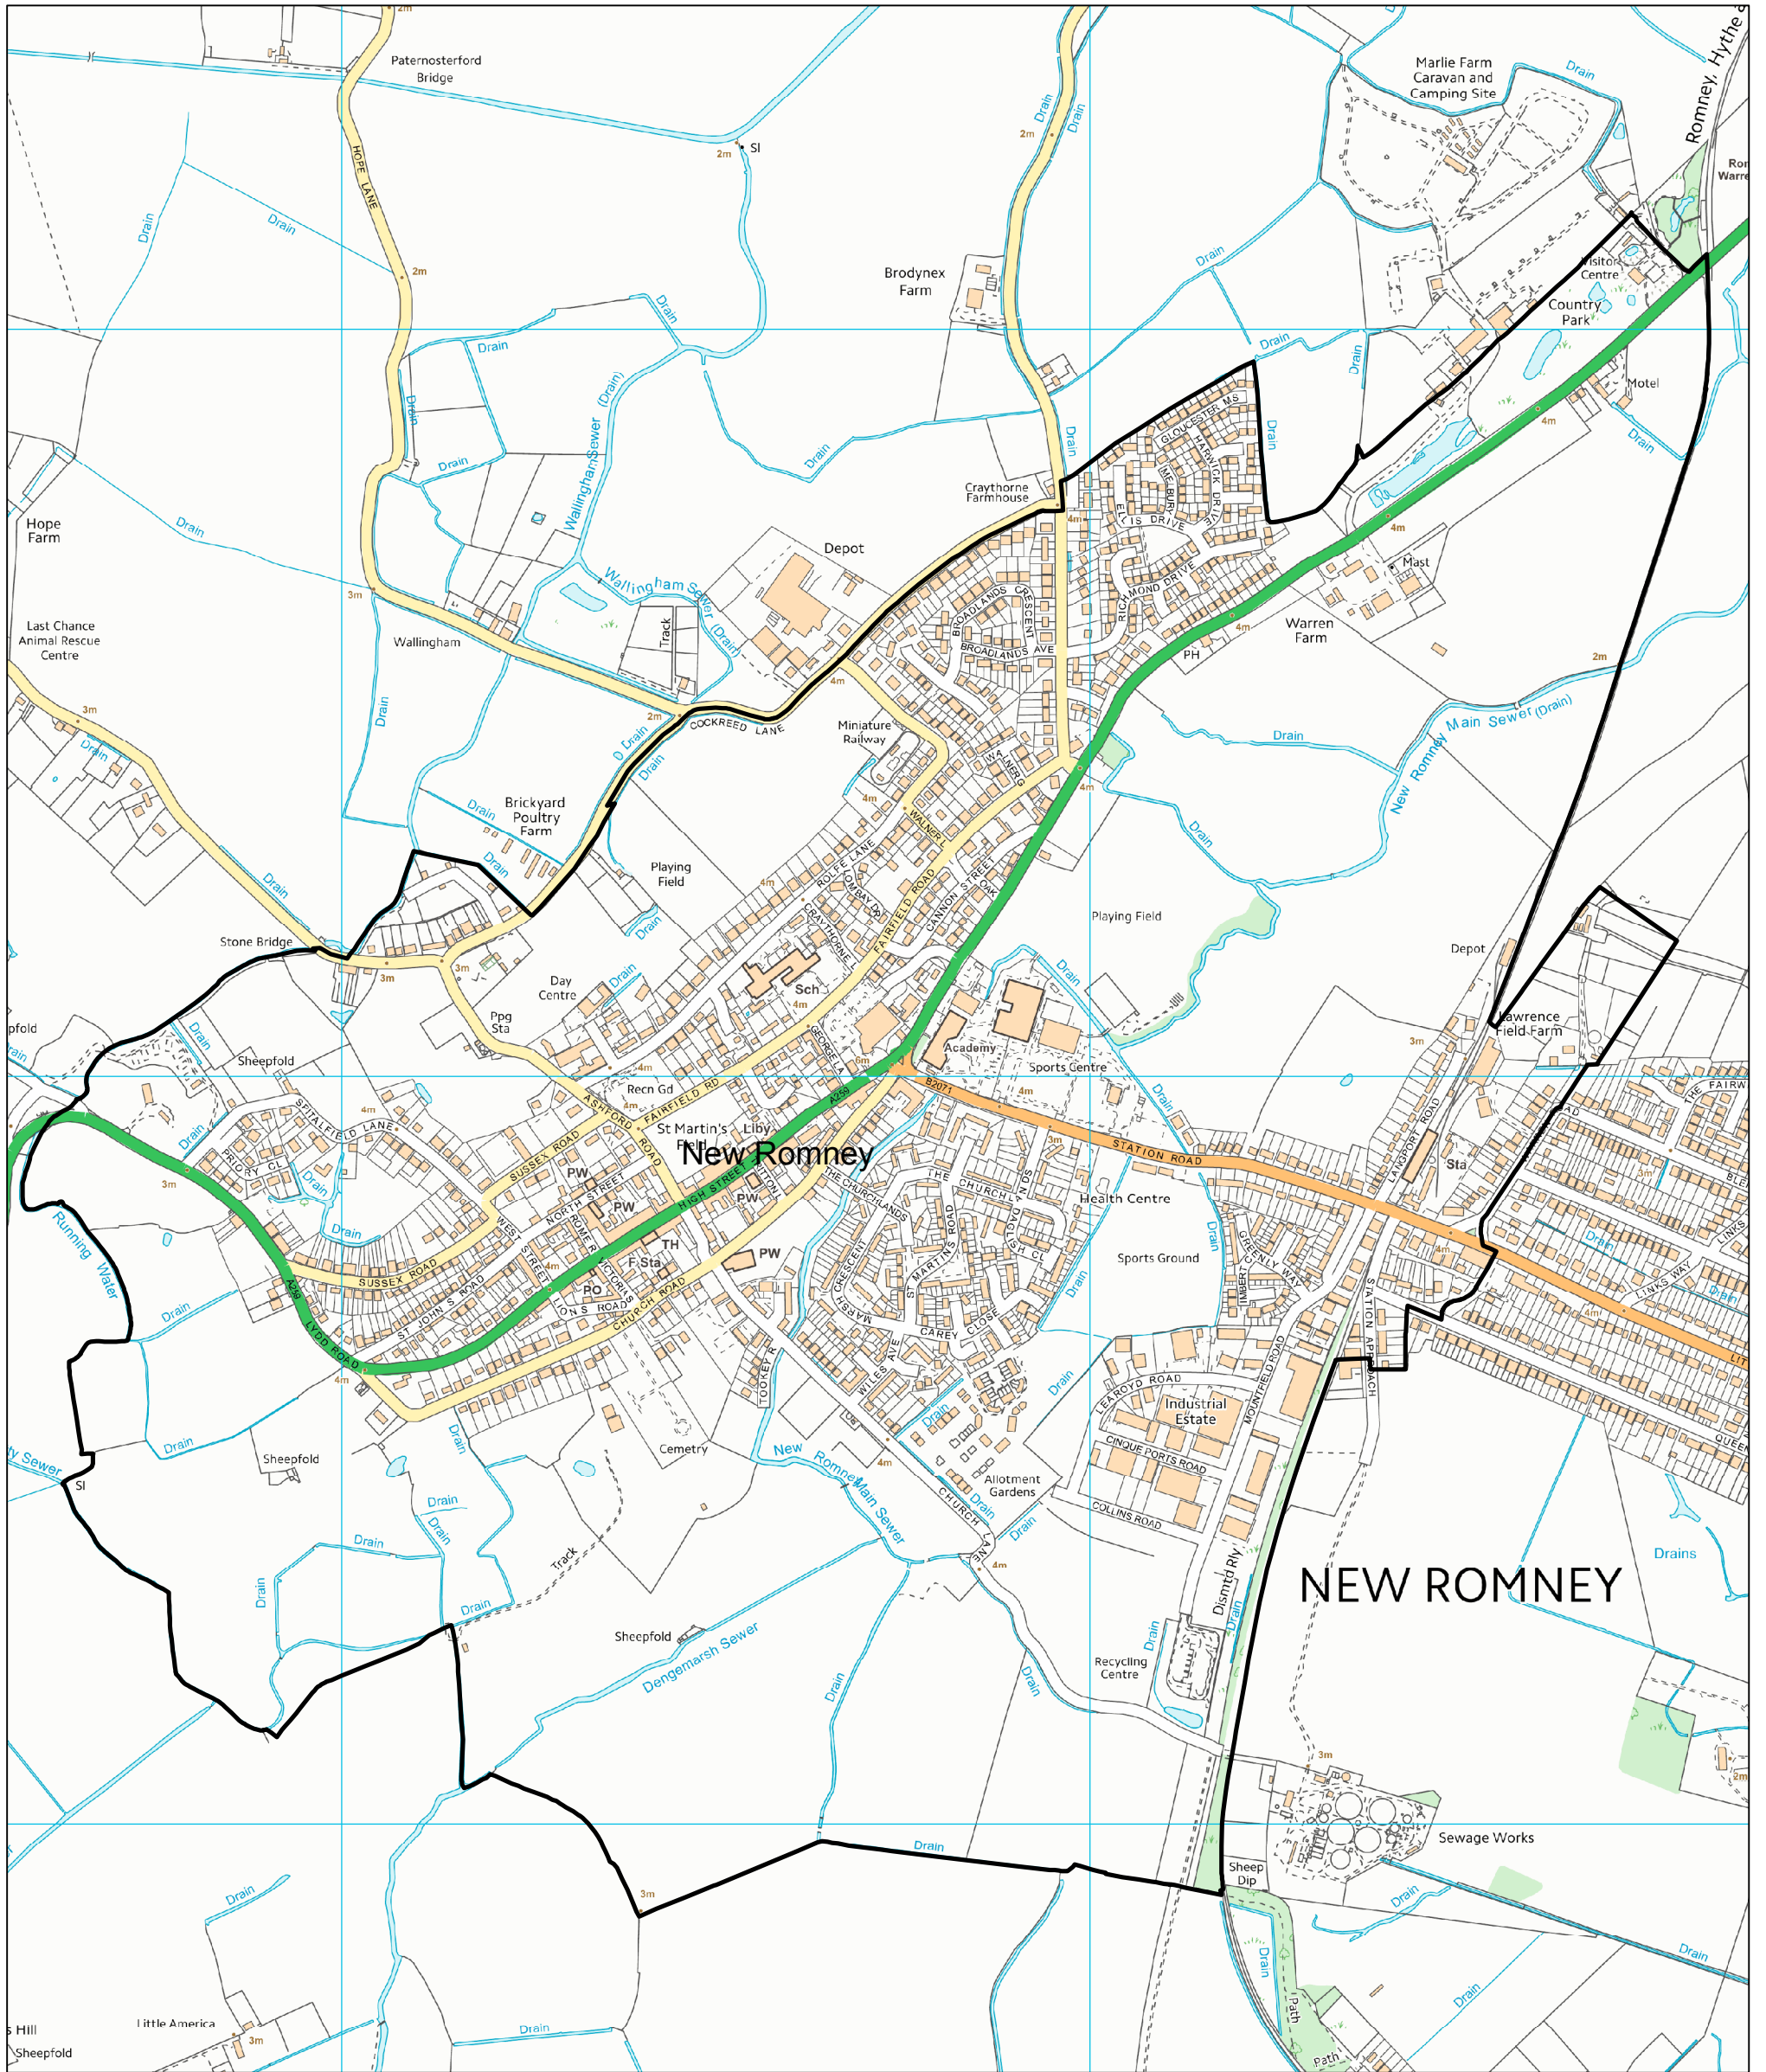

Parish Ward - New Romney Town

Drawn date:
12 Feb 2019

Drawn by:
Brian Harper

Drawing ref:
0625/DSM/PB

Contains Ordnance Survey data
© Crown copyright and database right
Folkestone & Hythe Council 100019677 - 2019

Drawn at 1:8,750 on A3