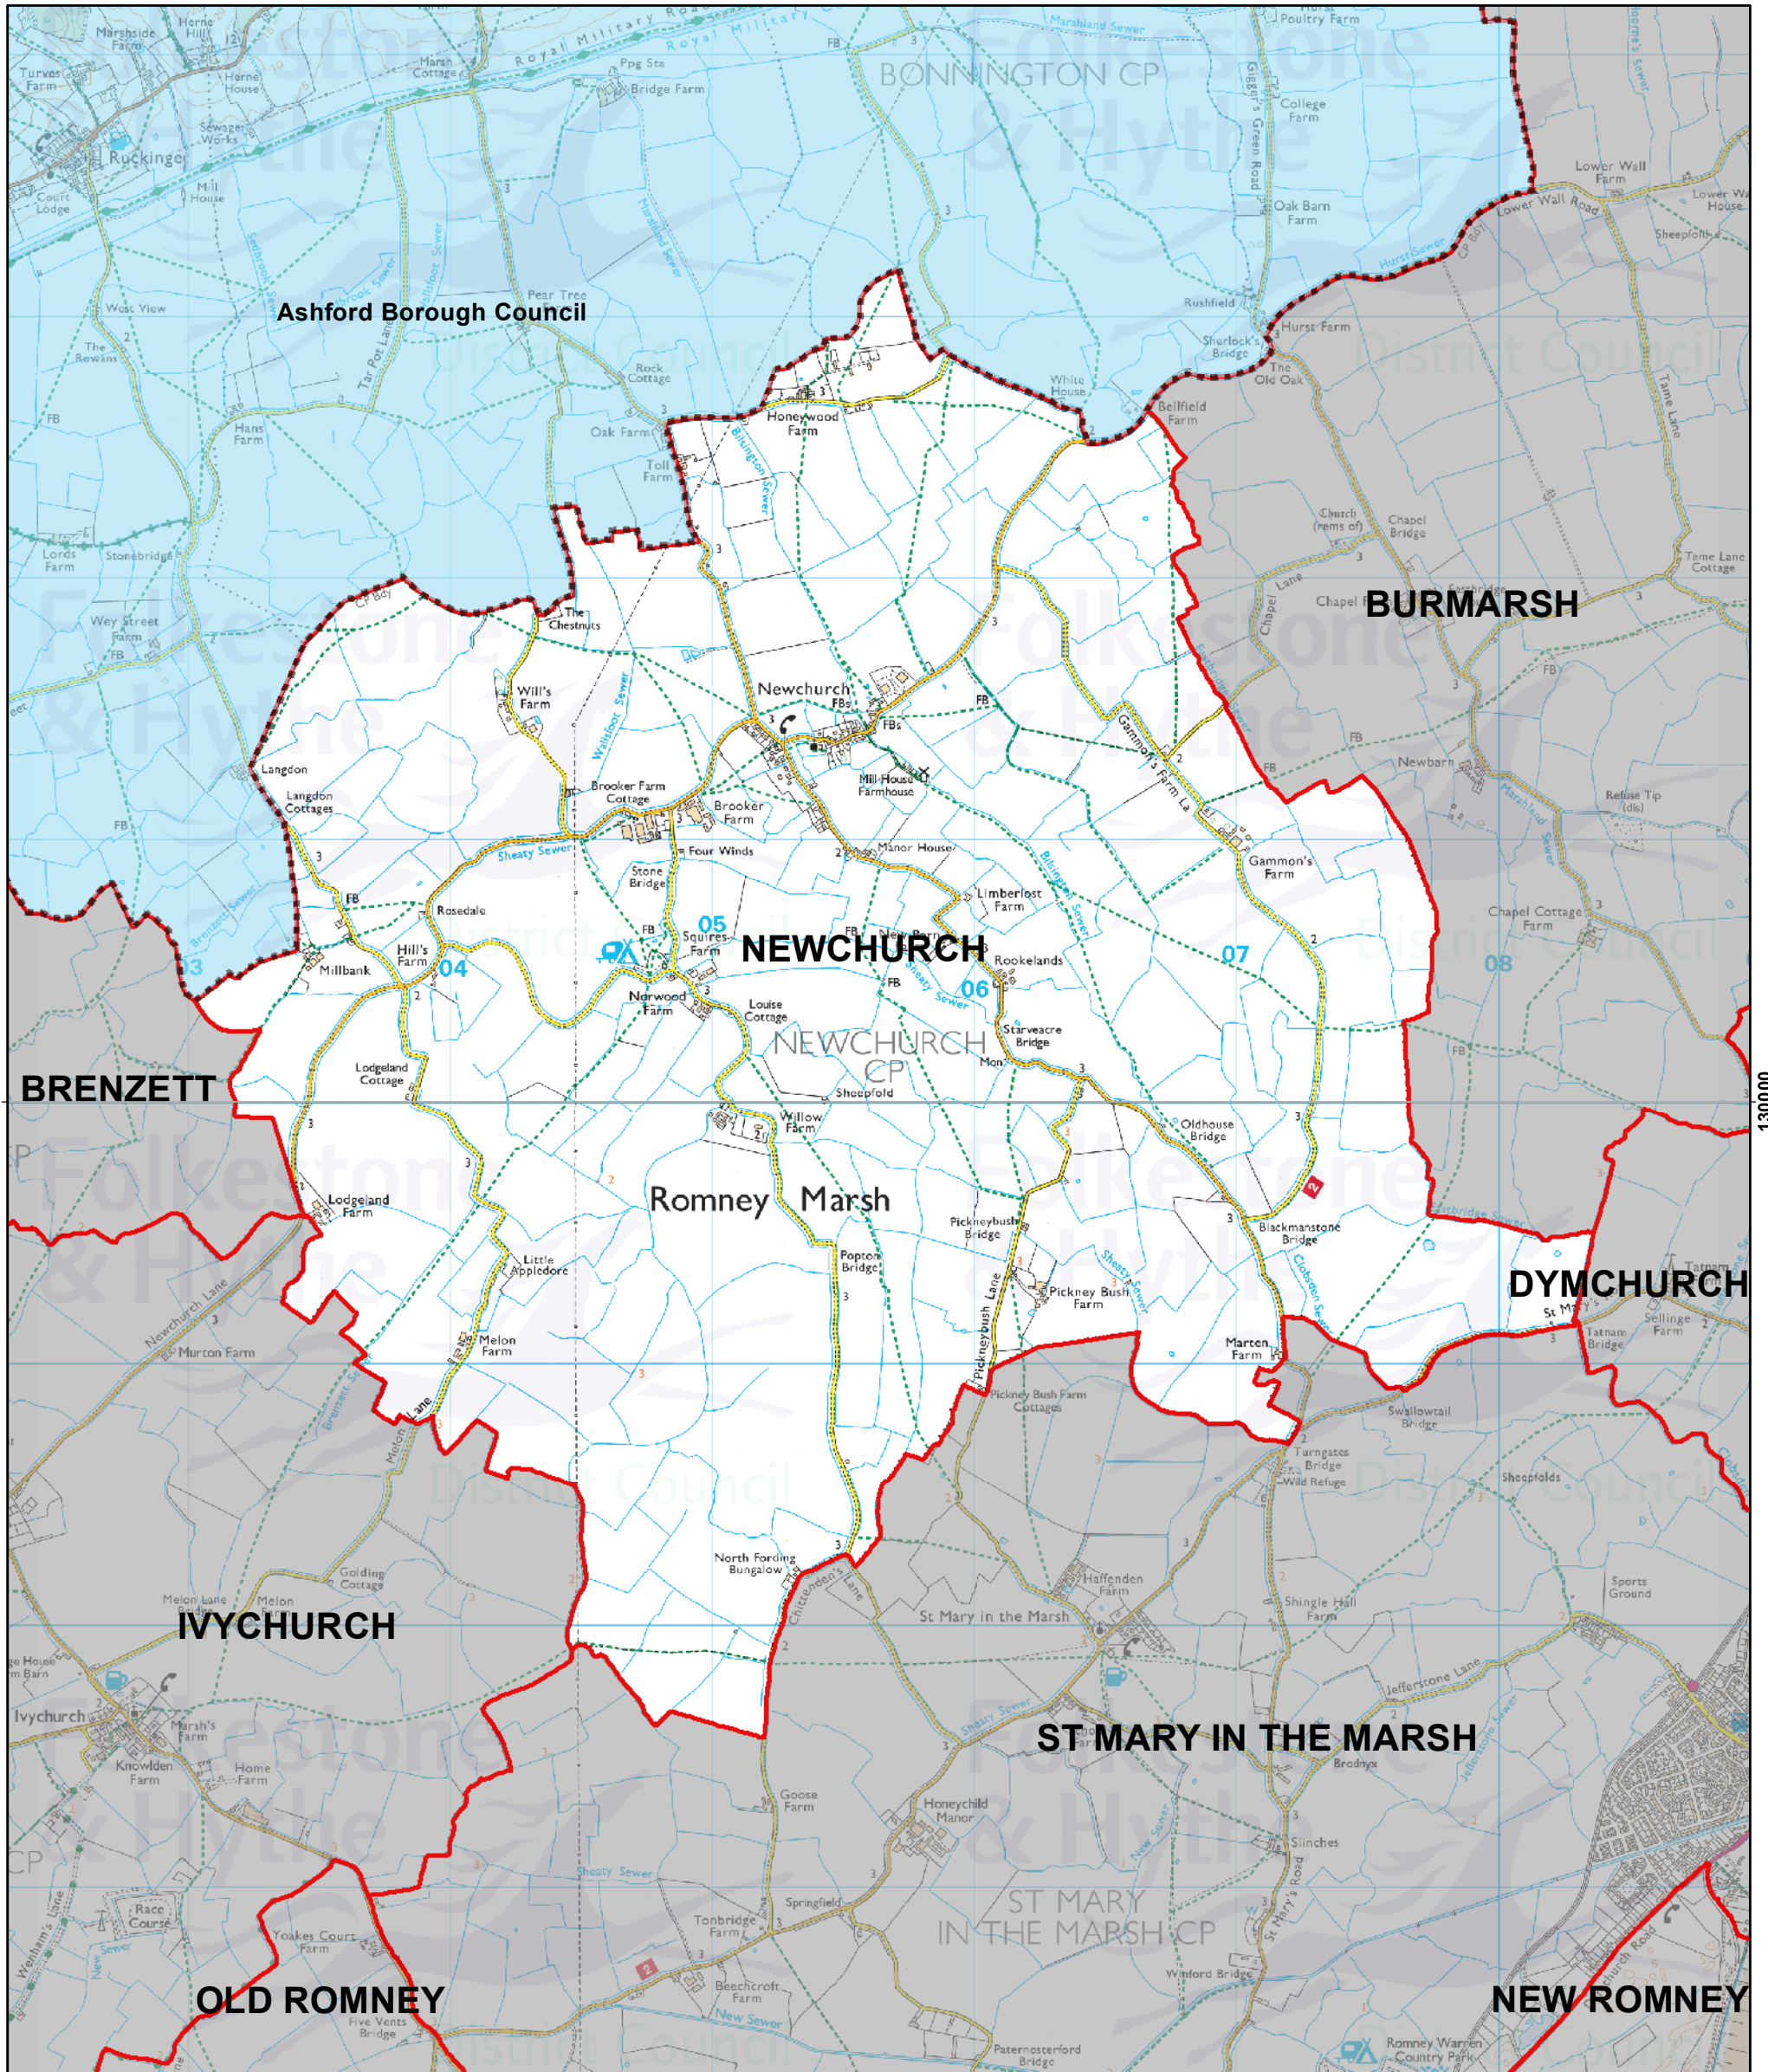

Newchurch Parish

Drawn date:
15 Nov 2022

Drawn by:
A. Gheorghita

Drawing ref:
NC/PARISH

Contains Ordnance Survey data
© Crown copyright and database right
Folkestone & Hythe Council 100019677 - 2022

Drawn at 1:25,000 on A3