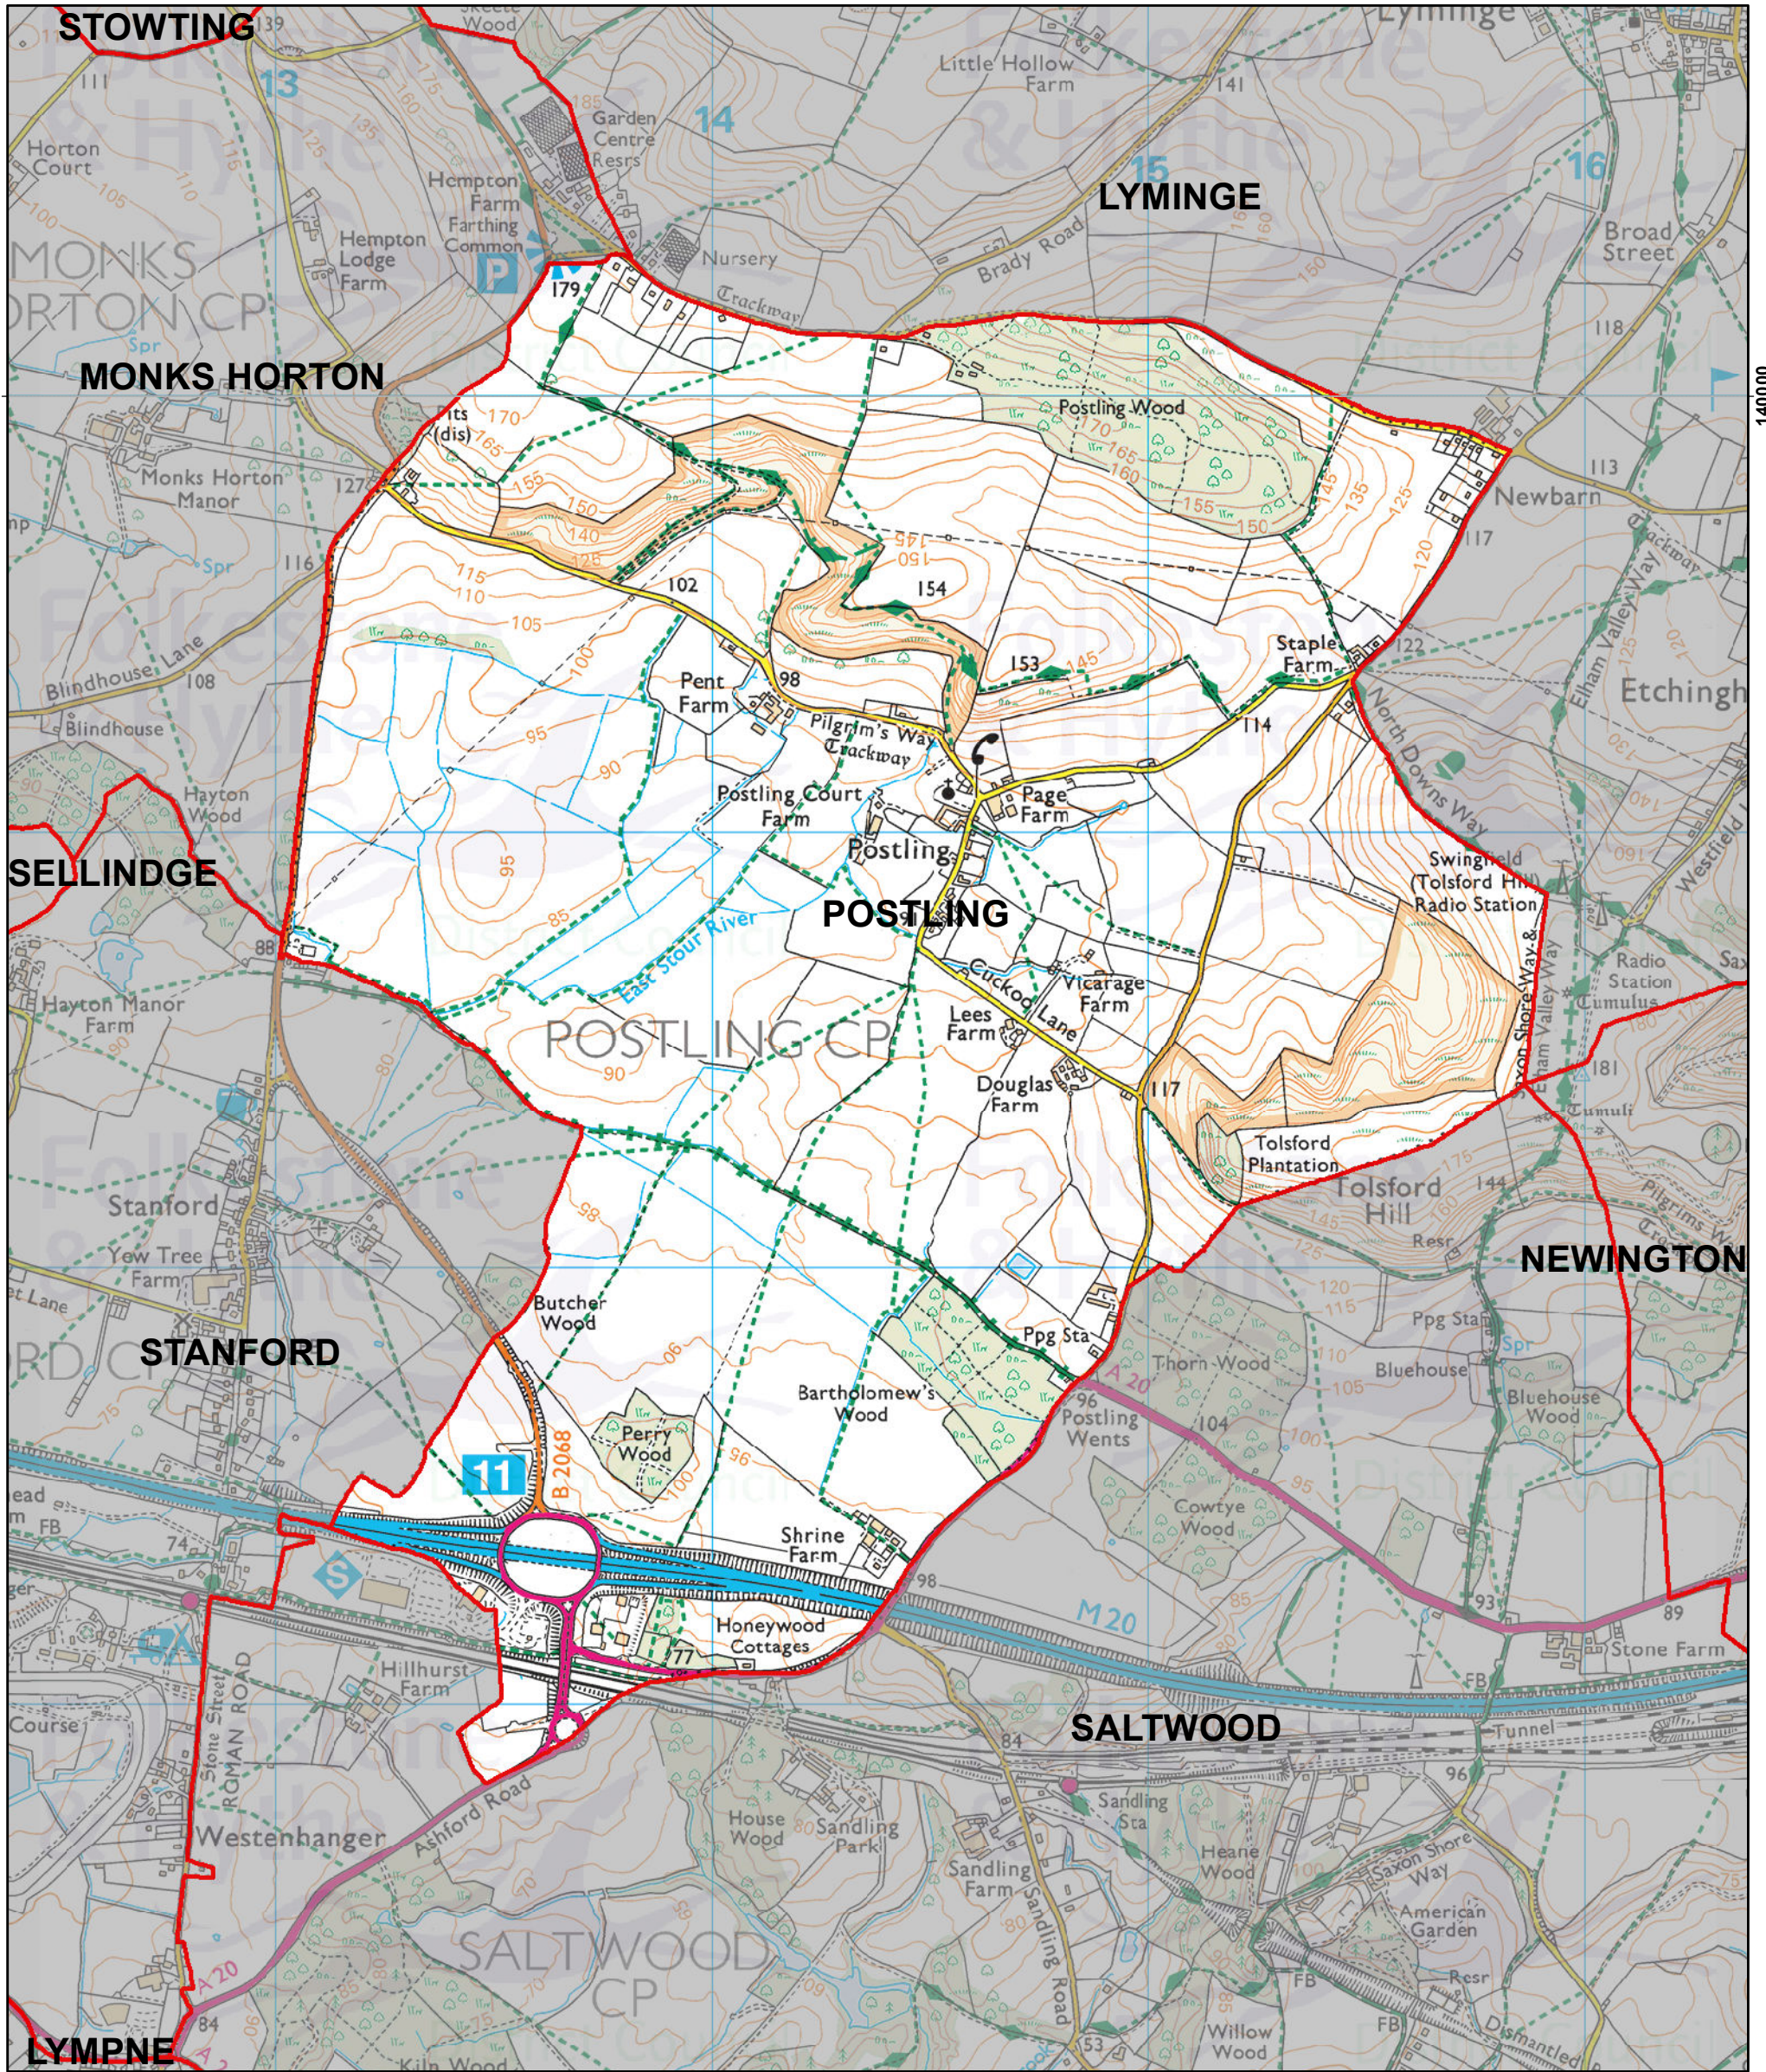

Postling Parish

Drawn date:
15 Nov 2022

Drawn by:
A. Gheorghita

Drawing ref:
PT/PARISH

Contains Ordnance Survey data
© Crown copyright and database right
Folkestone & Hythe Council 100019677 - 2022

Drawn at 1:15,000 on A3